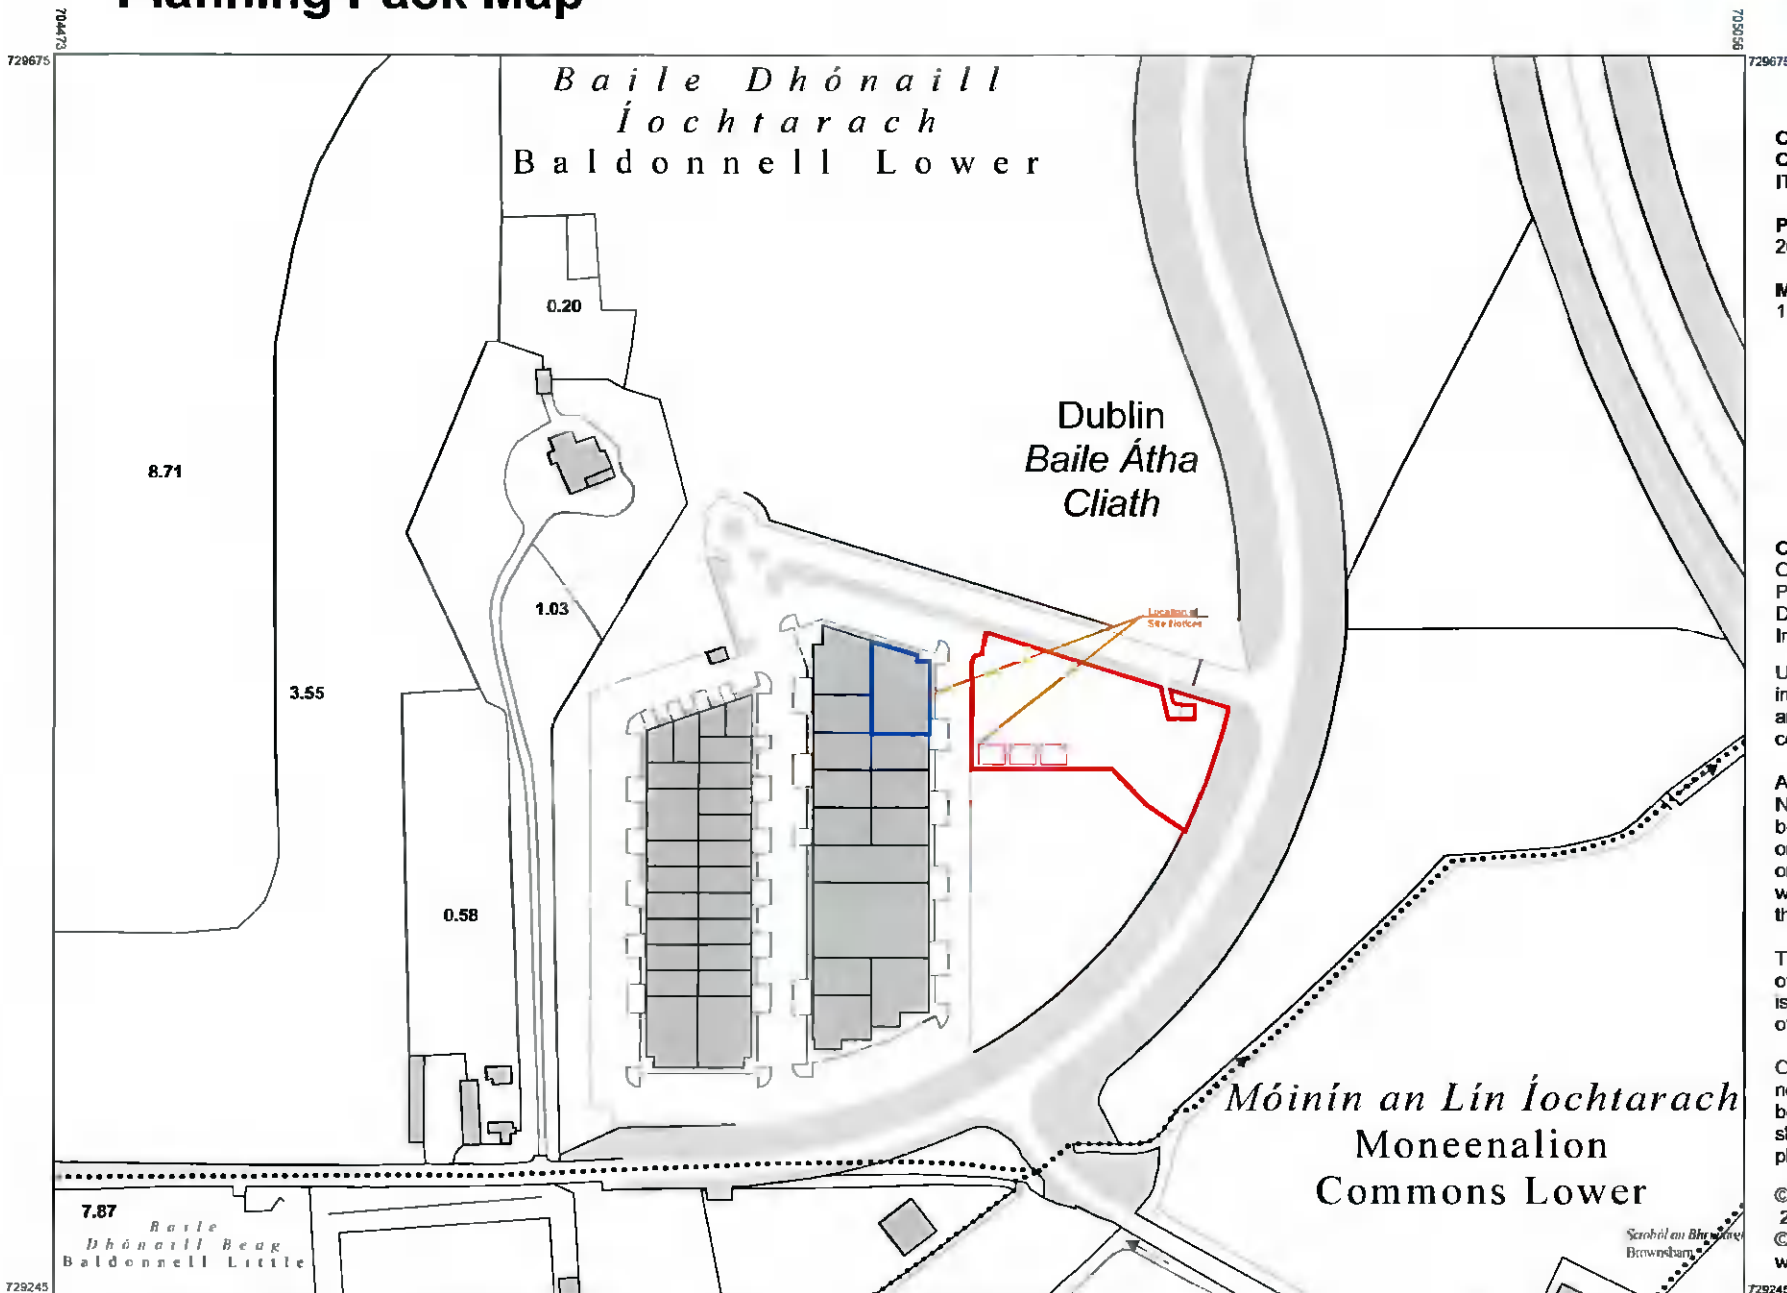

Planning Pack Map

CENTRE COORDINATES:
ITM 704765,729460

PUBLISHED: 20/01/2022
ORDER NO.: 50244651_2

MAP SERIES: 1:2,500
MAP SHEETS: 3326-C

COMPILED AND PUBLISHED BY:
Ordnance Survey Ireland,
Phoenix Park,
Dublin 8,
Ireland.

The representation on this map
of a road, track or footpath
is not evidence of the existence
of a right of way.

Ordnance Survey maps
never show legal property
boundaries, nor do they
show ownership of
physical features.