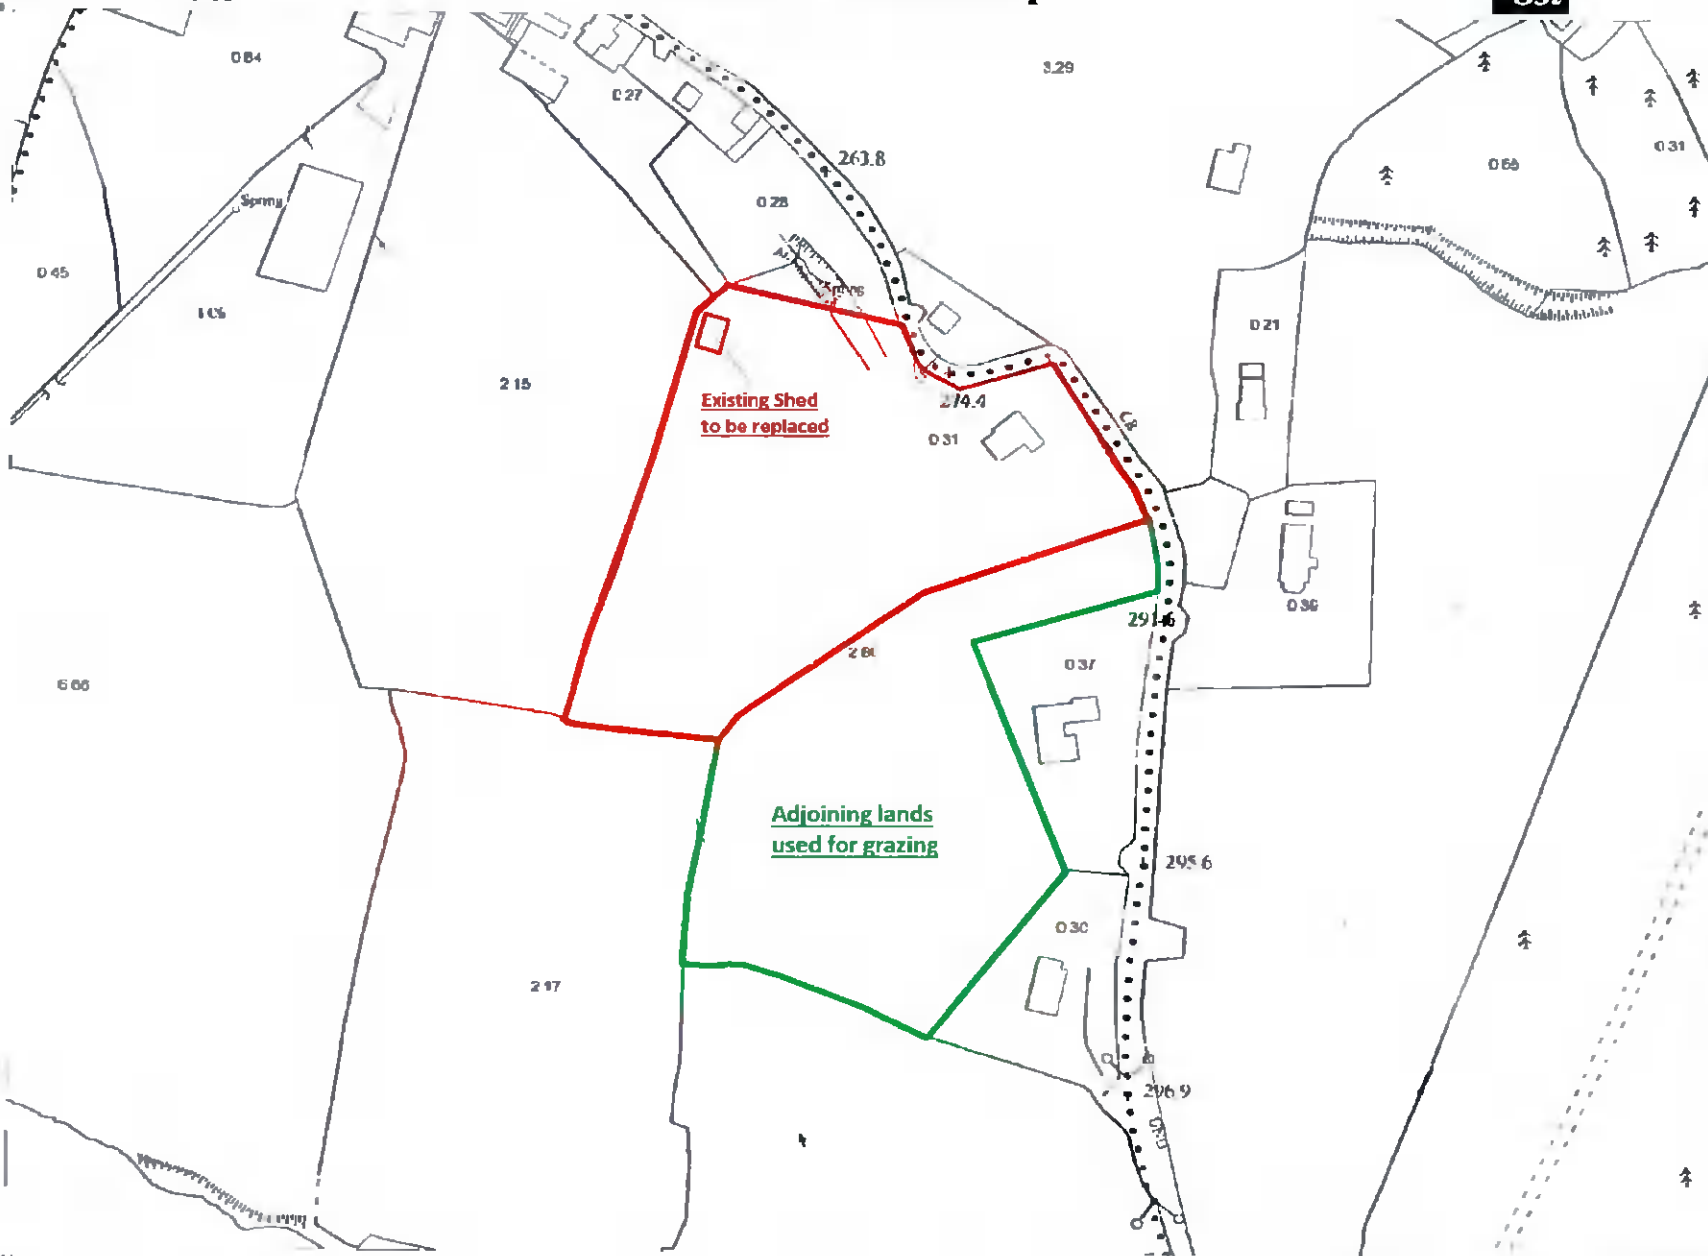

Scale:- 1:2,500
Scála:- 1:2,500

0 50 100 150 200 250 Metres
0 100 200 300 400 500 Feet

Plot Ref. No. 25194469_1_1
Plot Date 15-MAY-2014

223170
223170