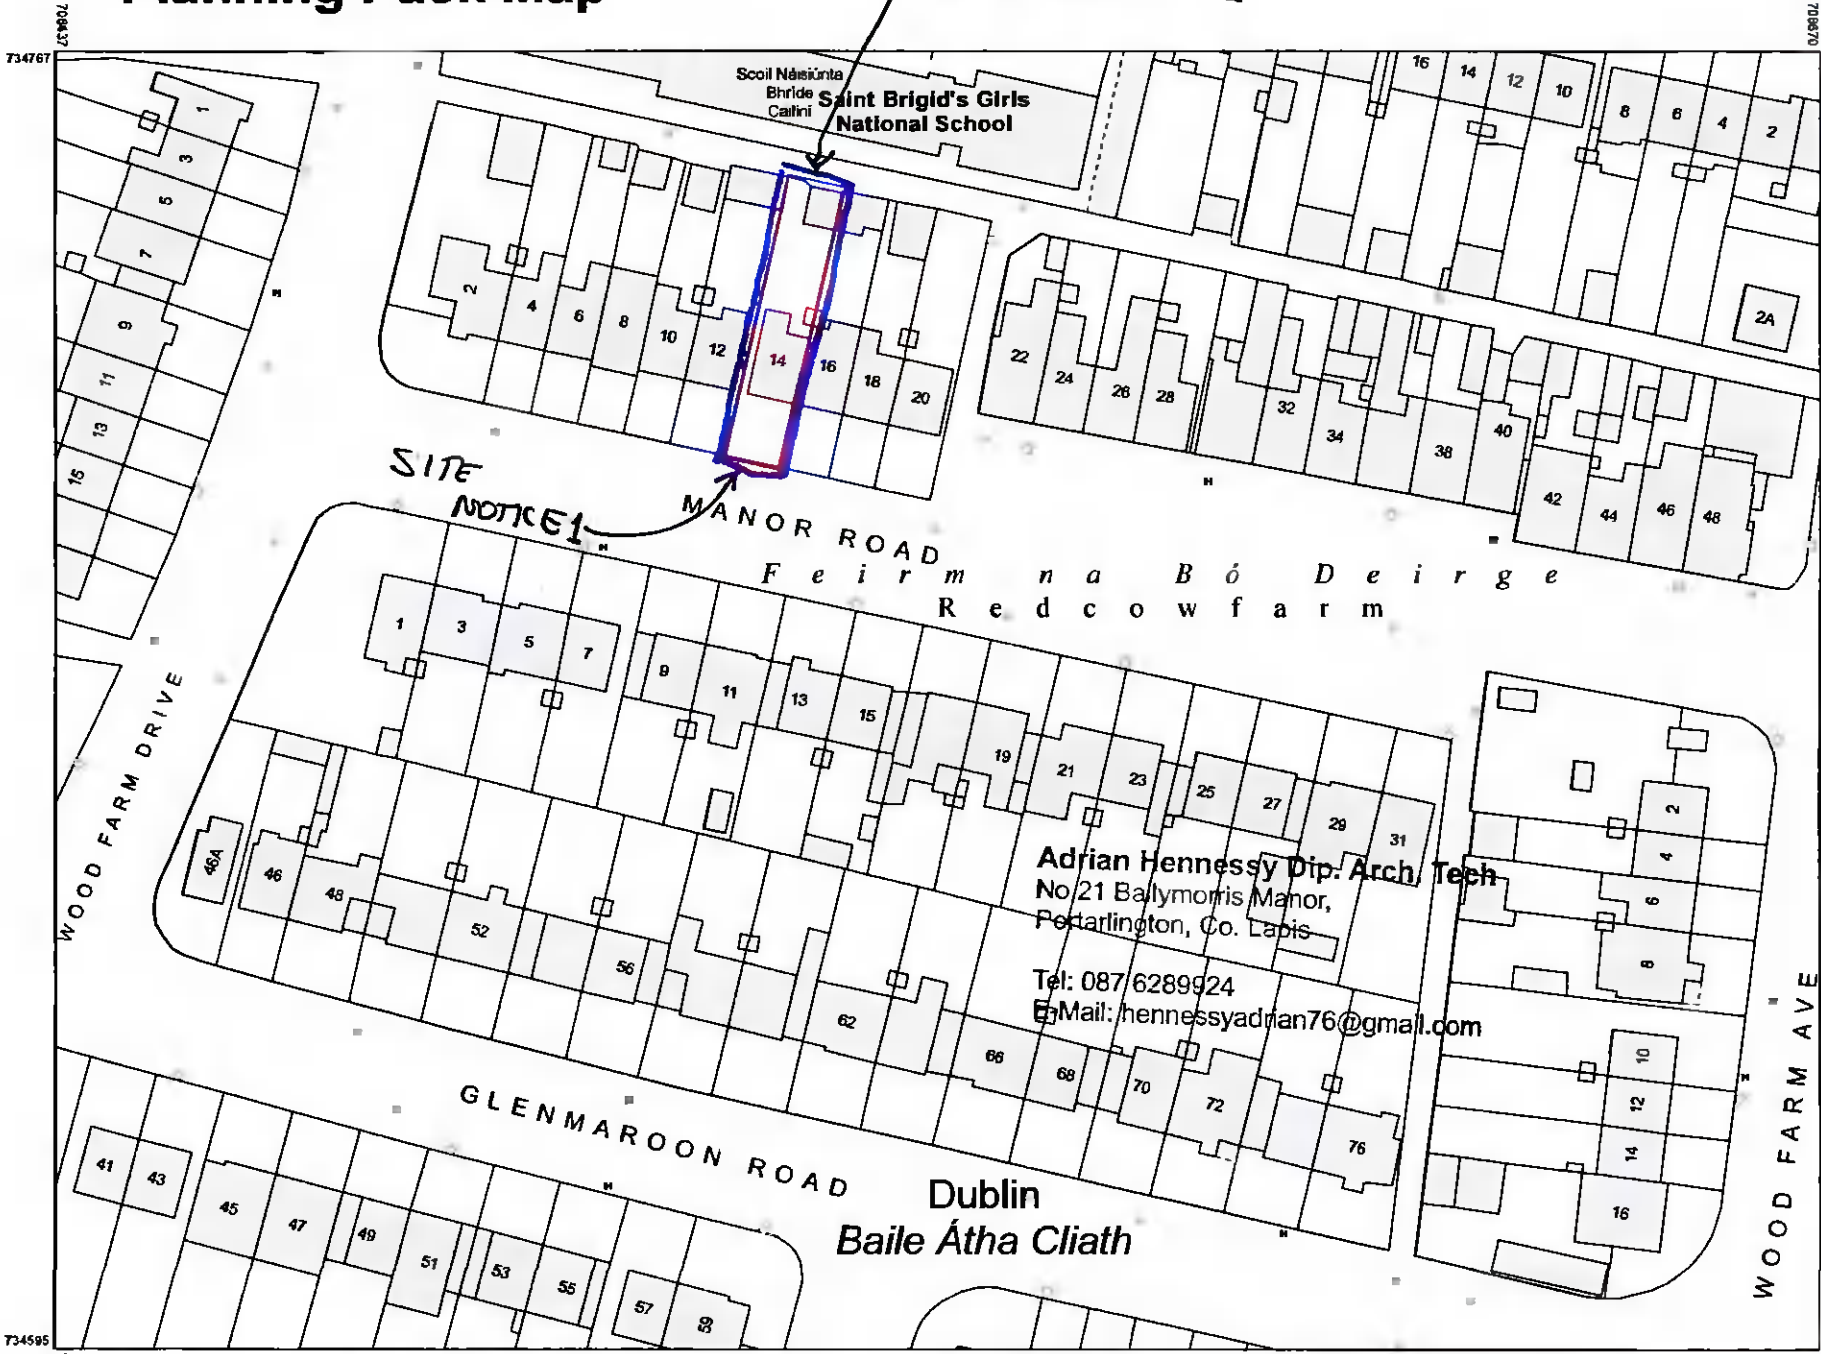

# Planning Pack Map

**CENTRE COORDINATES:**  
ITM 708554,734681

**PUBLISHED:** 10/02/2022  
**ORDER NO.:** 50249741\_1

**MAP SERIES:** 1:1,000  
**MAP SHEETS:** 3262-01

**COMPILED AND PUBLISHED BY:**  
Ordnance Survey Ireland,  
Phoenix Park,  
Dublin 8,  
Ireland.

The representation on this map  
of a road, track or footpath  
is not evidence of the existence  
of a right of way.

Ordnance Survey maps  
never show legal property  
boundaries, nor do they  
show ownership of  
physical features.