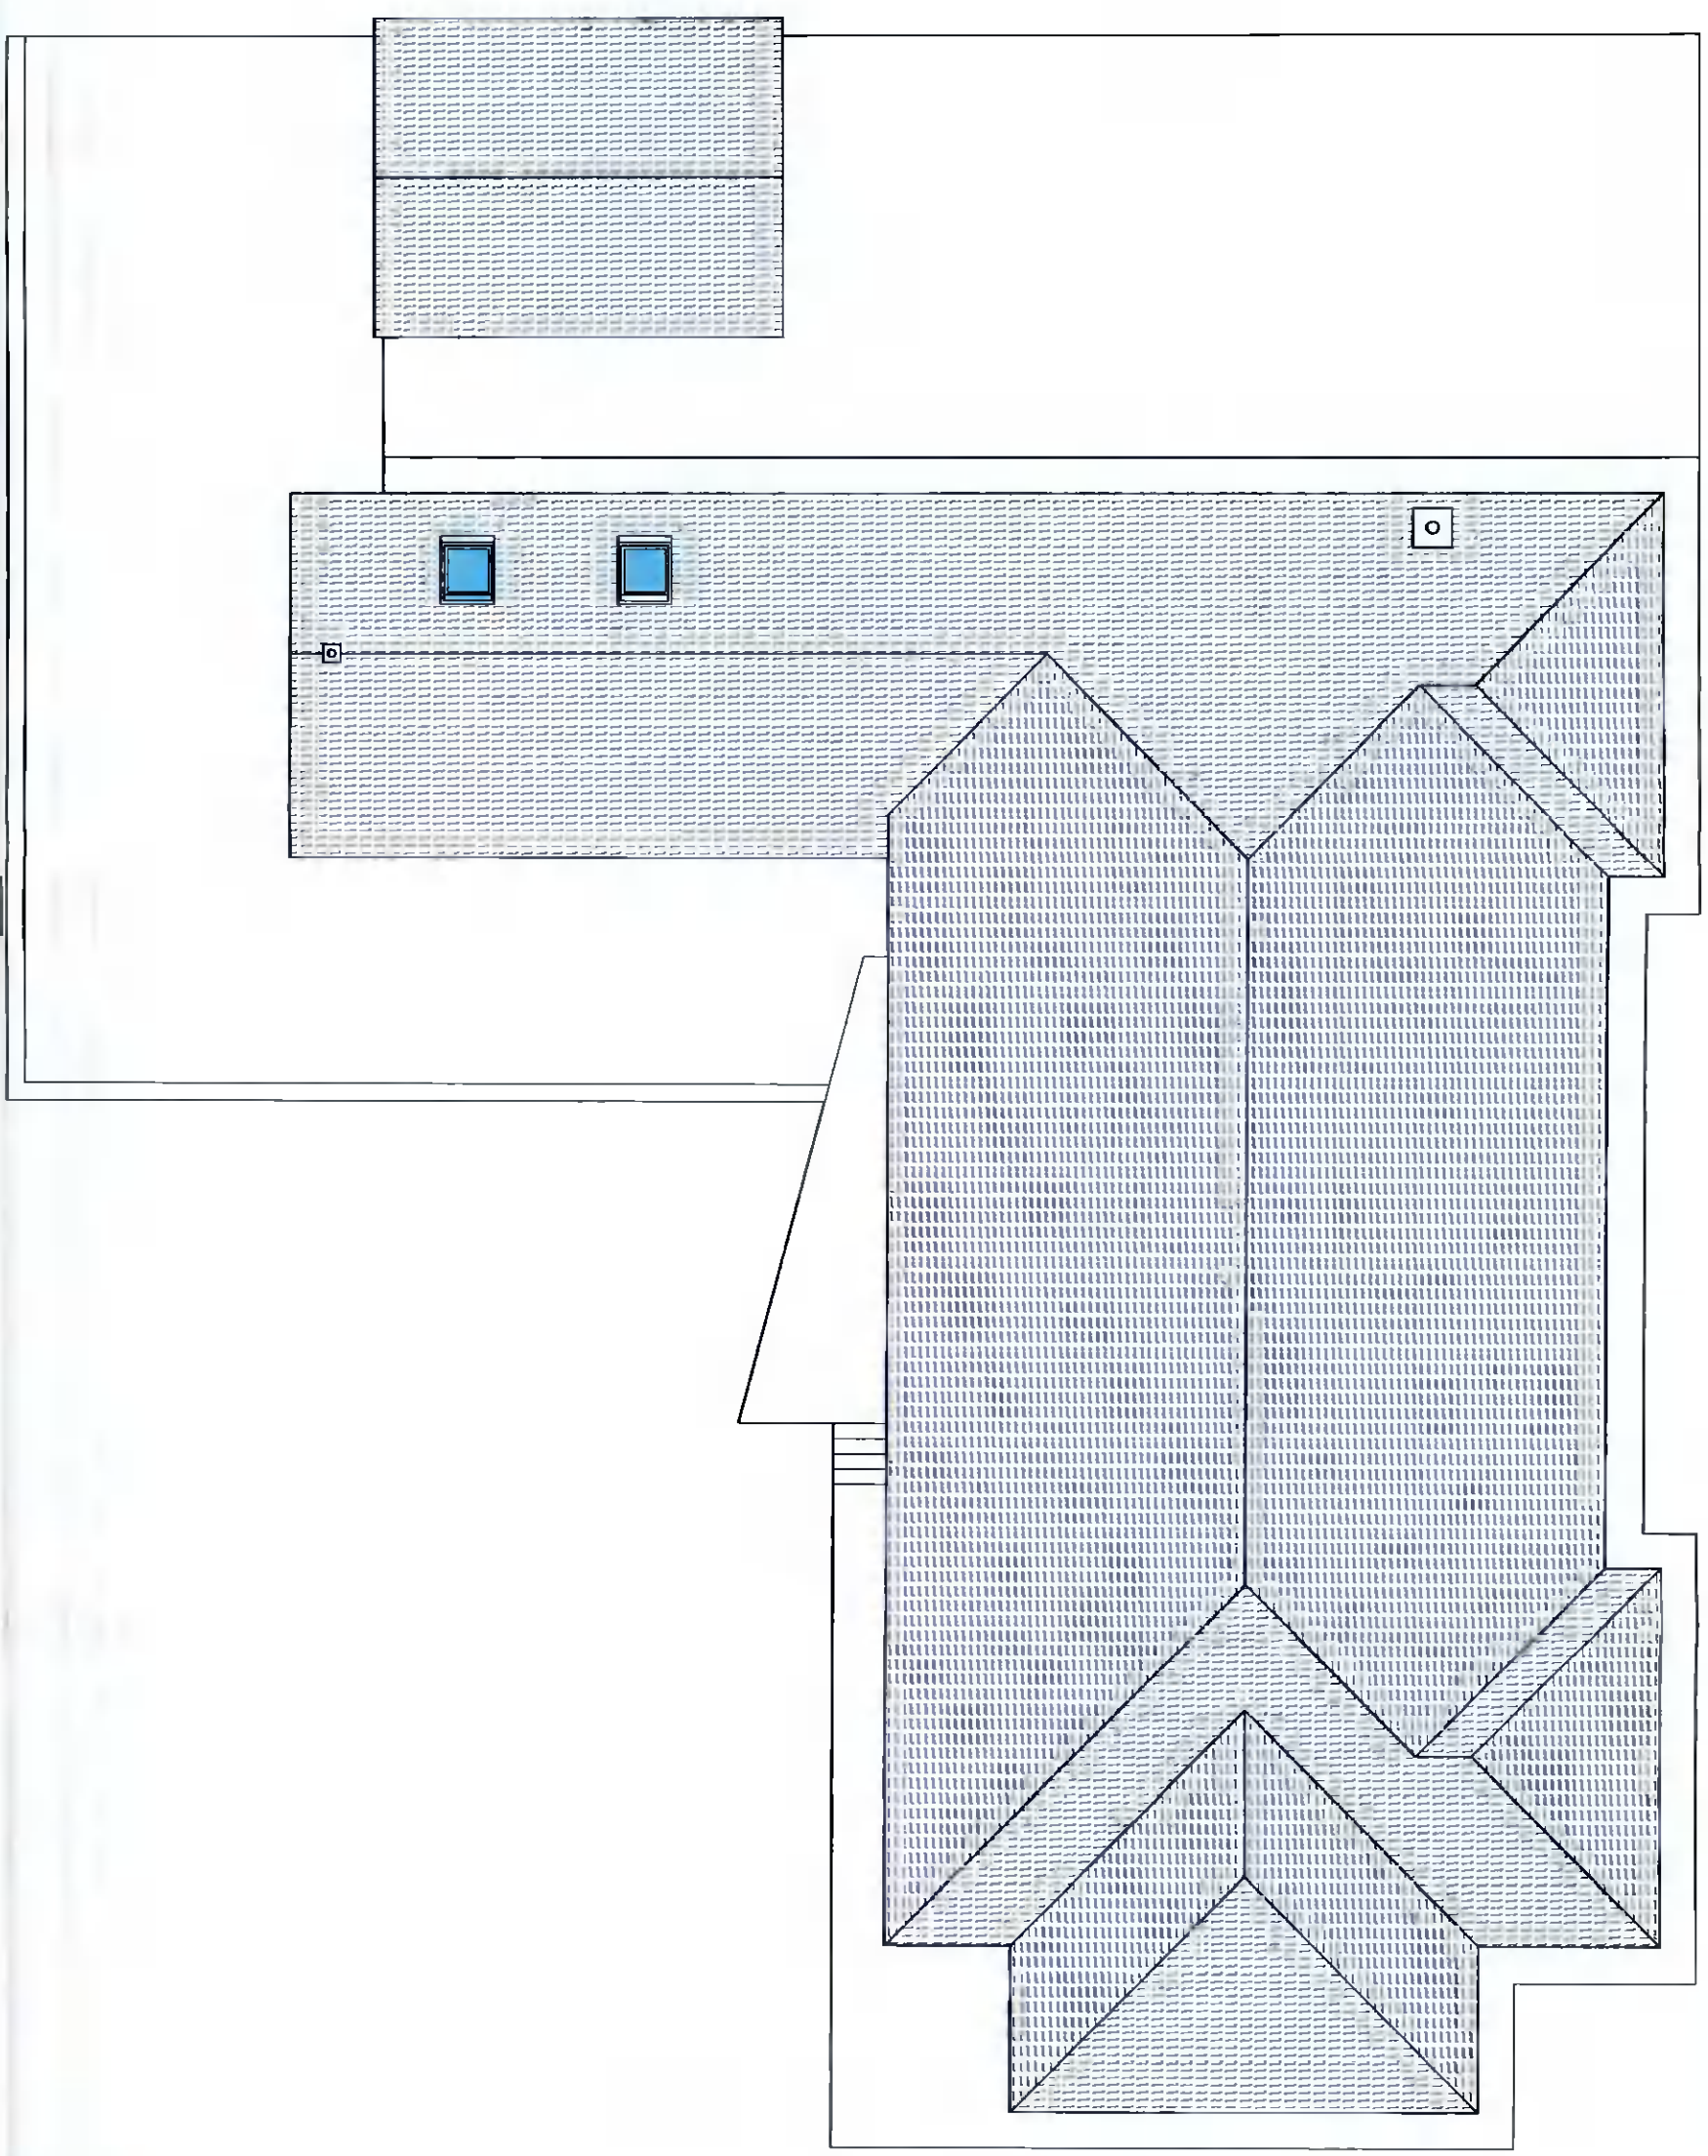

**Roof Plan --  
Existing**  
Scale: 1/125

—JA

NOTE: THIS DRAWING IS THE COPYRIGHT OF DONAL MCNALLY ARCHITECTS  
ALL DIMENSIONS TO BE CHECKED ON SITE  
ANY DISCREPANCIES TO BE REFERRED BACK TO THE ARCHITECTS

Revision	Date	Description

Planning Application Drawing

Job Title:	Formviale, Kill, Co. Dublin	Drawn:	DMN	<b>DONAL MCNALLY</b> ARCHITECTS <small>5 White Swan Business Centre,          50-52 White Swan Road,          Dublin 8          T: 01 454 4444          F: 01 454 4445          www.donalmcnally.com</small>
Drawing Title:	Existing Roof Plan	Scale:	1:125	
Drawing No:	22.11 / Pl / 003	Rev:	---	