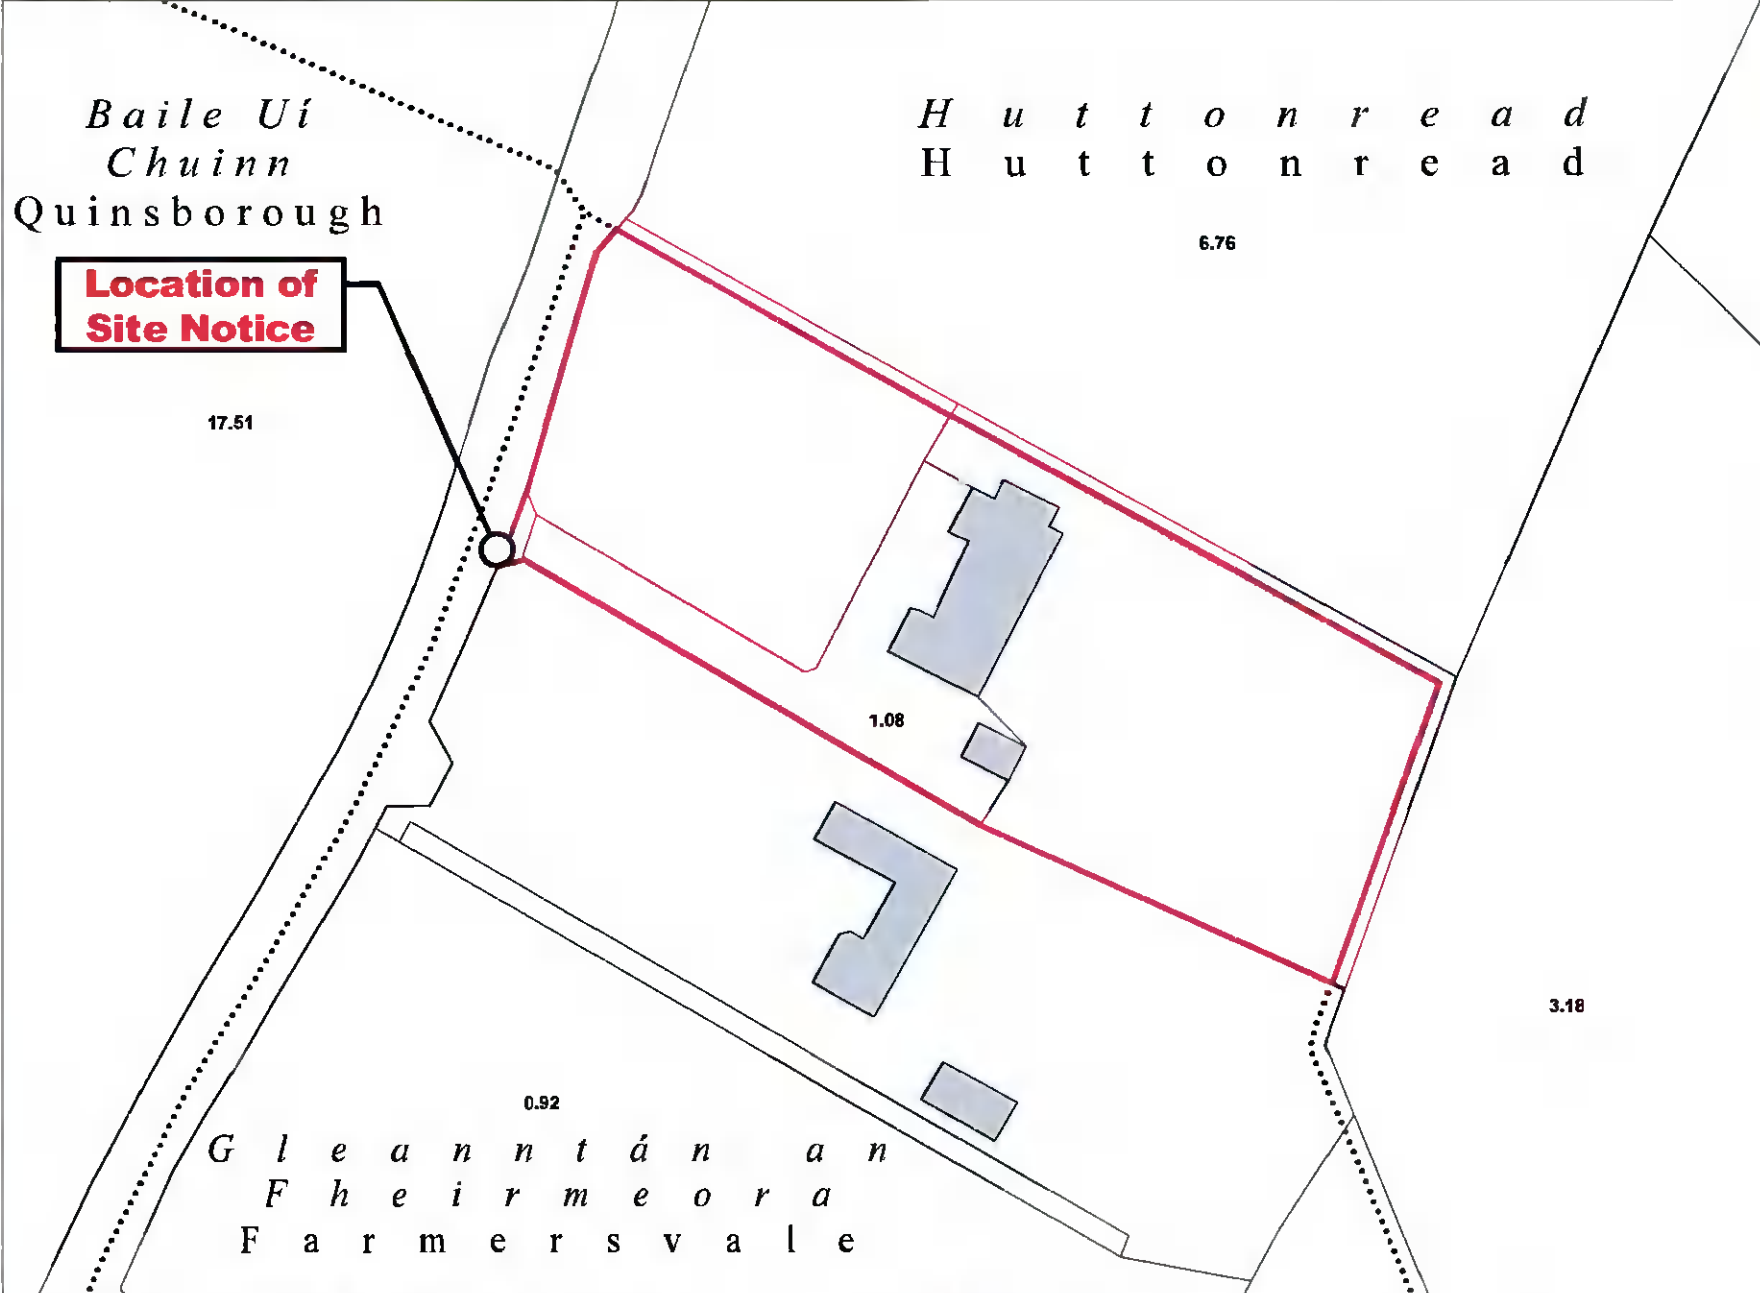

Planning Pack Map

698202

724202

CENTRE COORDINATES:
ITM 698319,724206

PUBLISHED: 03/05/2022
ORDER NO.: 50265600_1
MAP SERIES: 1:2,500
MAP SHEETS: 3450-D

COMPILED AND PUBLISHED BY:
Ordnance Survey Ireland,
Phoenix Park,
Dublin 8,
Ireland.

The representation on this map of a road, track or footpath is not evidence of the existence of a right of way.

Ordnance Survey maps never show legal property boundaries, nor do they show ownership of physical features.