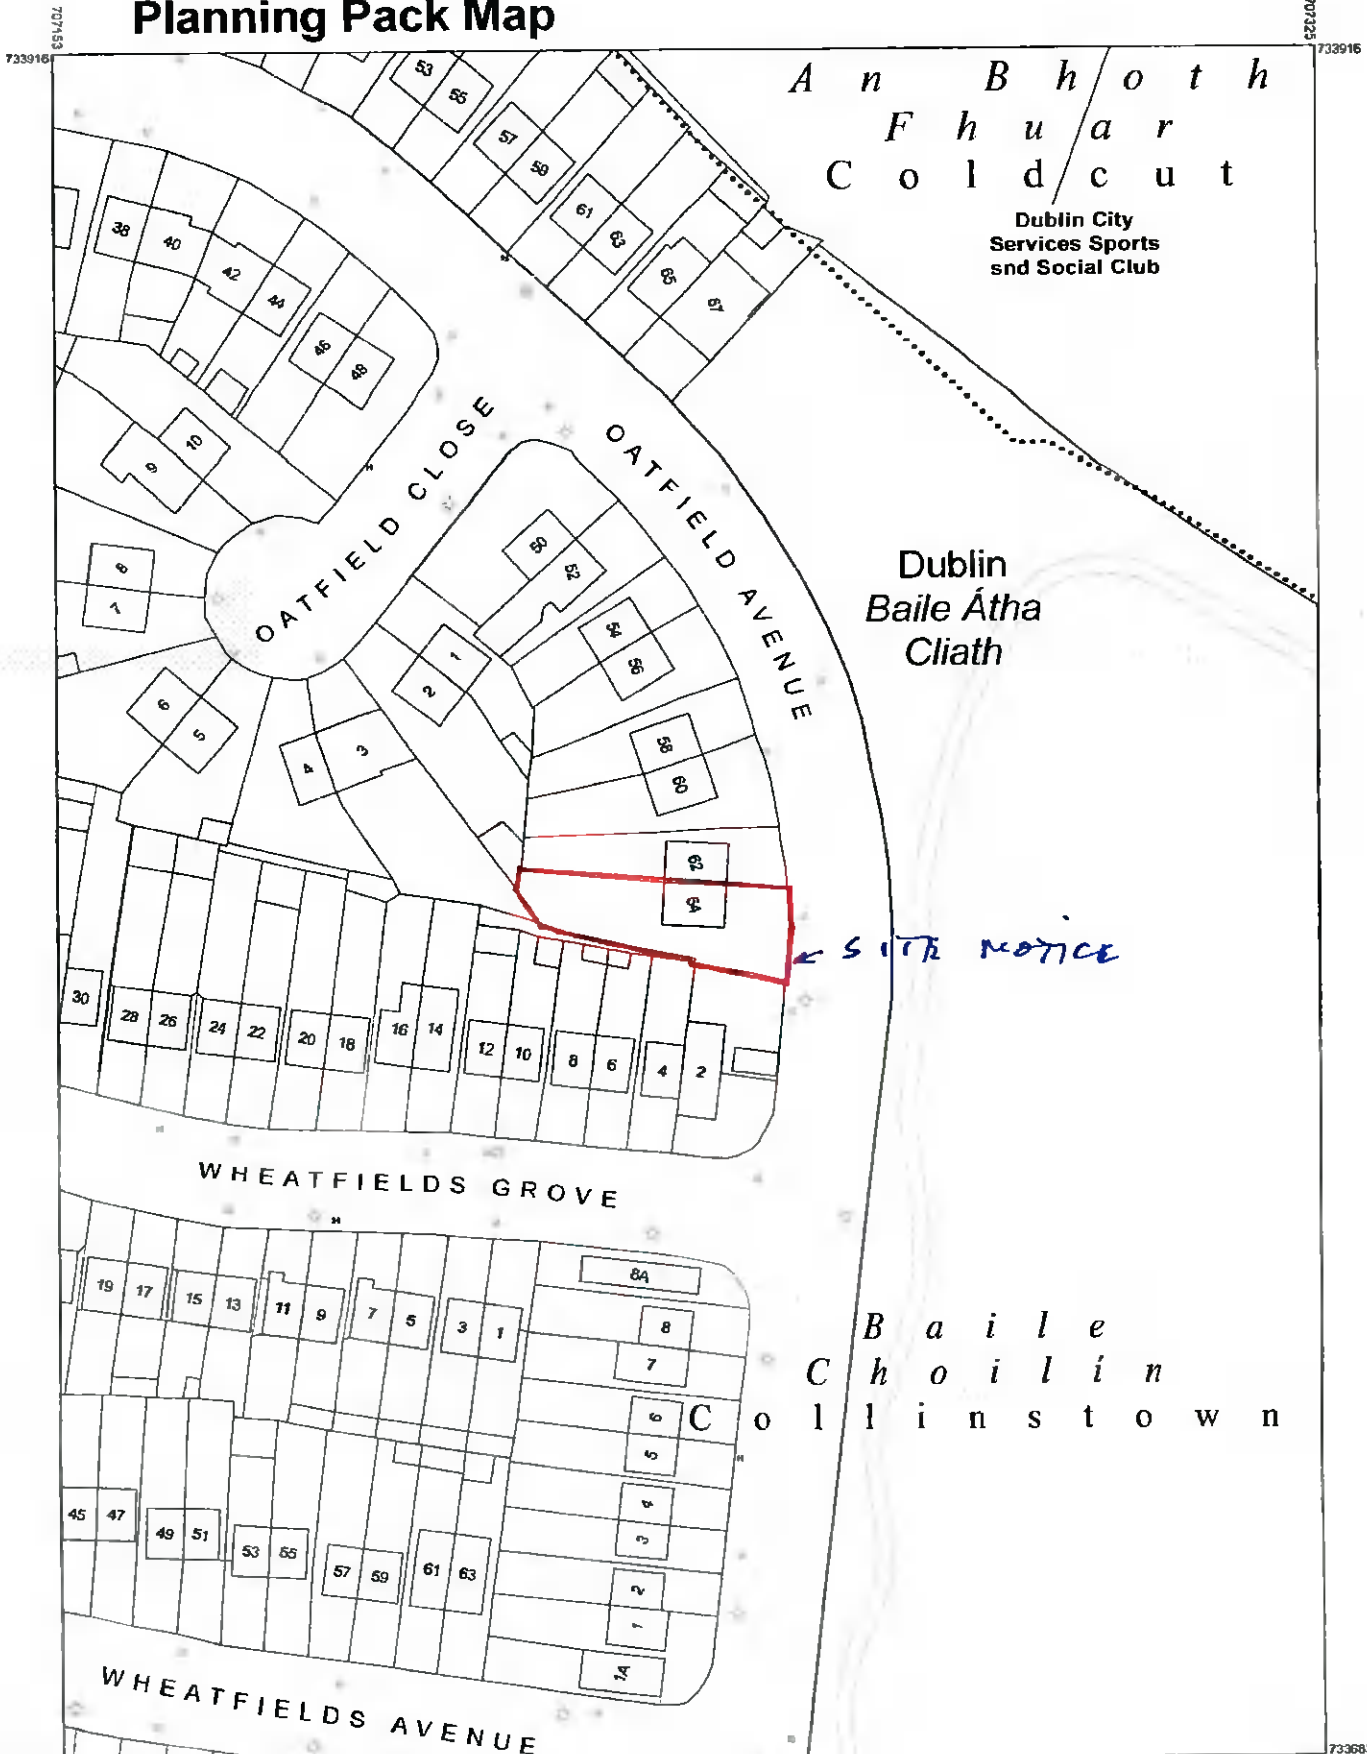

Planning Pack Map

A n B h o t h
F h u a r
C o l d c u t

Dublin City
Services Sports
and Social Club

Dublin
Baile Átha
Cliath

← SITE NOTICE

B a i l e
C h o i l i n
C o l l i n s t o w n

OUTPUT SCALE: 1:1,000

Ordnance Survey maps
never show legal property
boundaries, nor do they
show ownership of physical
features.

© Suirbhéireacht Ordánais Éireann,
2022
© Ordnance Survey Ireland, 2022
www.osi.ie/copyright

**CENTRE
COORDINATES:**
ITM: 707239.733800

PUBLISHED: 21/02/2022
MAP SERIES: 1:1,000
ORDER NO.: 50251651_1
MAP SHEETS: 3261-10
3261-15

CAPTURE RESOLUTION:
The map objects are only accurate to the
resolution at which they were captured.
Output scale is not indicative of data capture
scale.
Further information is available at:
<http://www.osi.ie>; search 'Capture Resolution'
LEGEND:
<http://www.osi.ie>; search 'Large Scale Legend'

Unauthorised reproduction
infringes Ordnance Survey Ireland
and Government of Ireland
copyright.

The representation on this map
of a road, track or footpath
is not evidence of the existence
of a right of way.