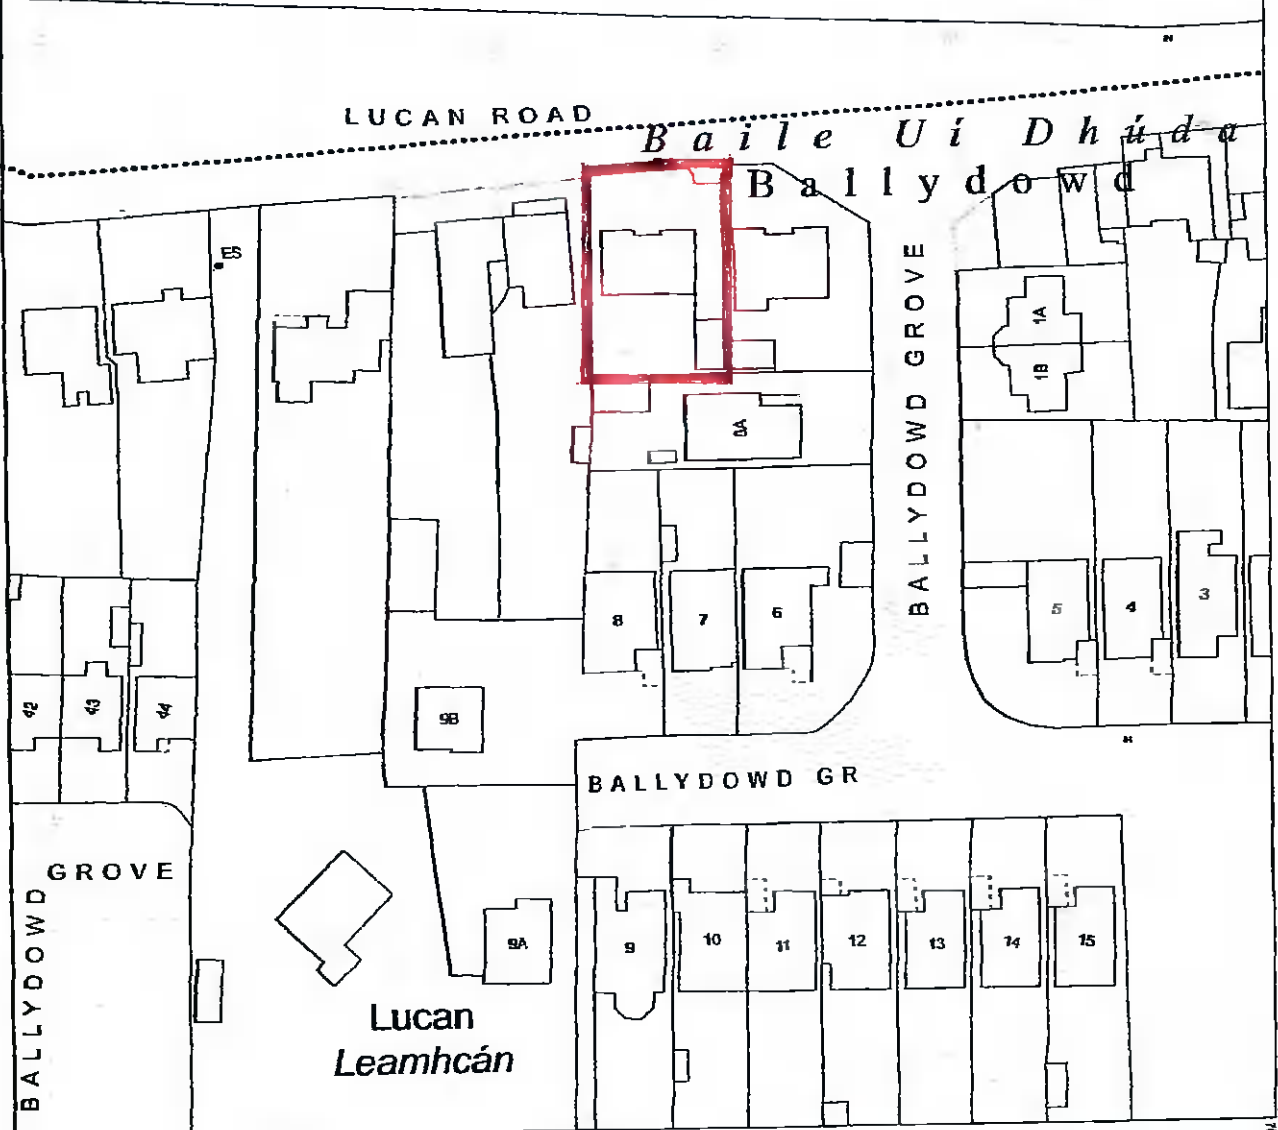

Planning Pack Map

Site Location Map

Drq. No. P-SA-1

Rev. 1 31-12-21

Mary & Saieb Al-Safi

Extension at Rose Lodge, Lucan Rd. (K78 PC96)

S t . E d m o n d s b u r y
S t . E d m o n d s b u r y

St. Patrick's
Mental Health
Services

Dublin
Baile Átha
Cliath

Scale 1:1000

O.S. Ref. 3195-21

Site outlined red.

OUTPUT SCALE: 1:1,000

CENTRE
COORDINATES:
ITM 704436,735507

PUBLISHED: 09/08/2021
MAP SERIES: 1:1,000
ORDER NO.: 50212004_1
MAP SHEETS: 3195-21

The representation on this map of a road, track or footpath is not evidence of the existence of a right of way.