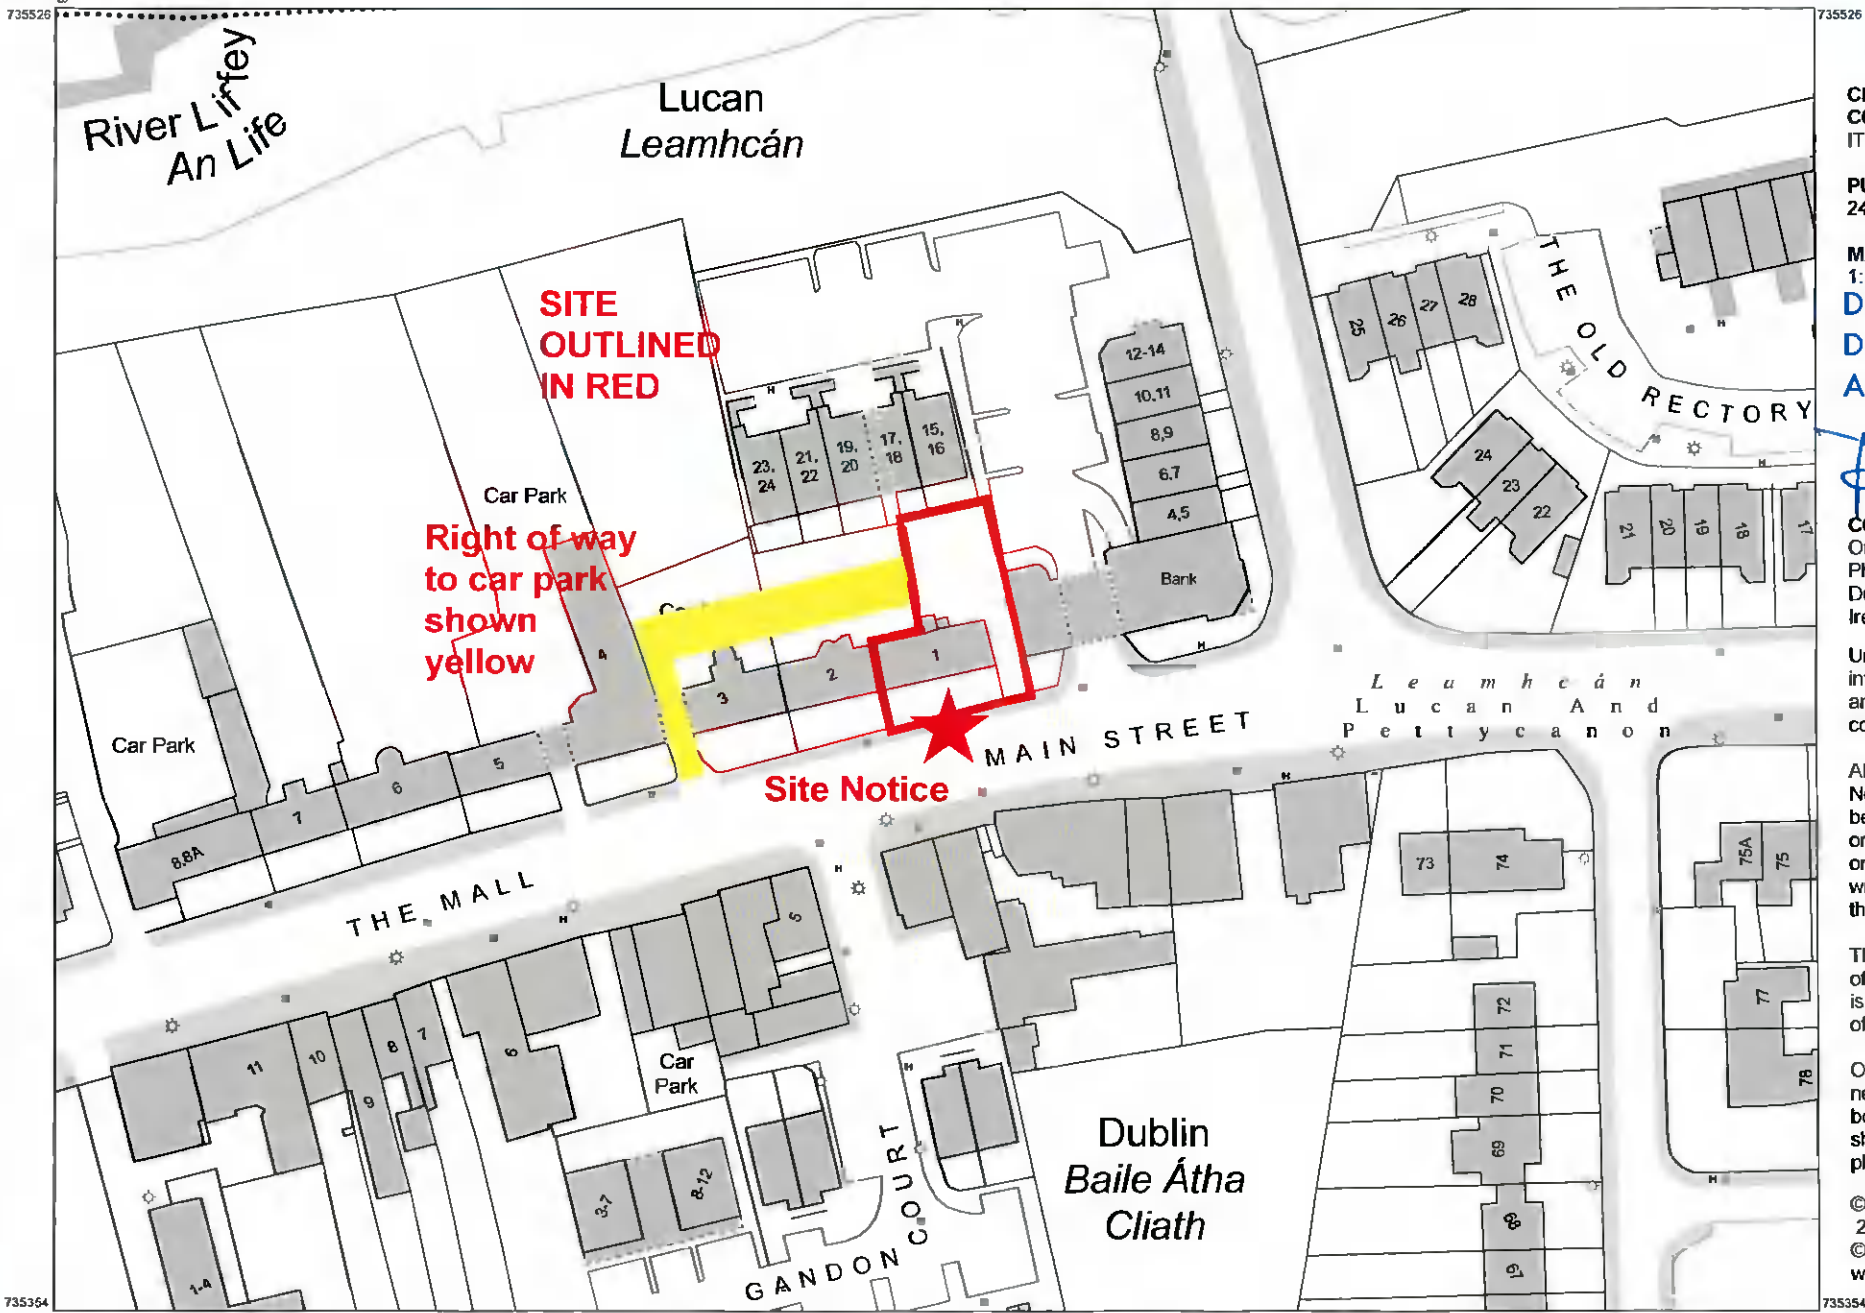

Planning Pack Map

CENTRE COORDINATES:
ITM 703395,735440

PUBLISHED: 24/04/2022
ORDER NO.: 50263903_1

MAP SERIES: 1:1,000
MAP SHEETS: 3194-25

Drawing No. PL 00
Drawn by P.Kerr FRIAI
April 2022

COMPILED AND PUBLISHED BY:
Ordnance Survey Ireland,
Phoenix Park,
Dublin 8,
Ireland.

The representation on this map of a road, track or footpath is not evidence of the existence of a right of way.

Ordnance Survey maps never show legal property boundaries, nor do they show ownership of physical features.

© Suirbhéireacht Ordanáis Éireann, 2022
© Ordnance Survey Ireland, 2022
www.osi.ie/copyright

LEGEND:
<http://www.osi.ie>;
search 'Large Scale Legend'

OUTPUT SCALE: 1:1,000

CAPTURE RESOLUTION:
The map objects are only accurate to the resolution at which they were captured. Output scale is not indicative of data capture scale. Further information is available at: <http://www.osi.ie>, search 'Capture Resolution'