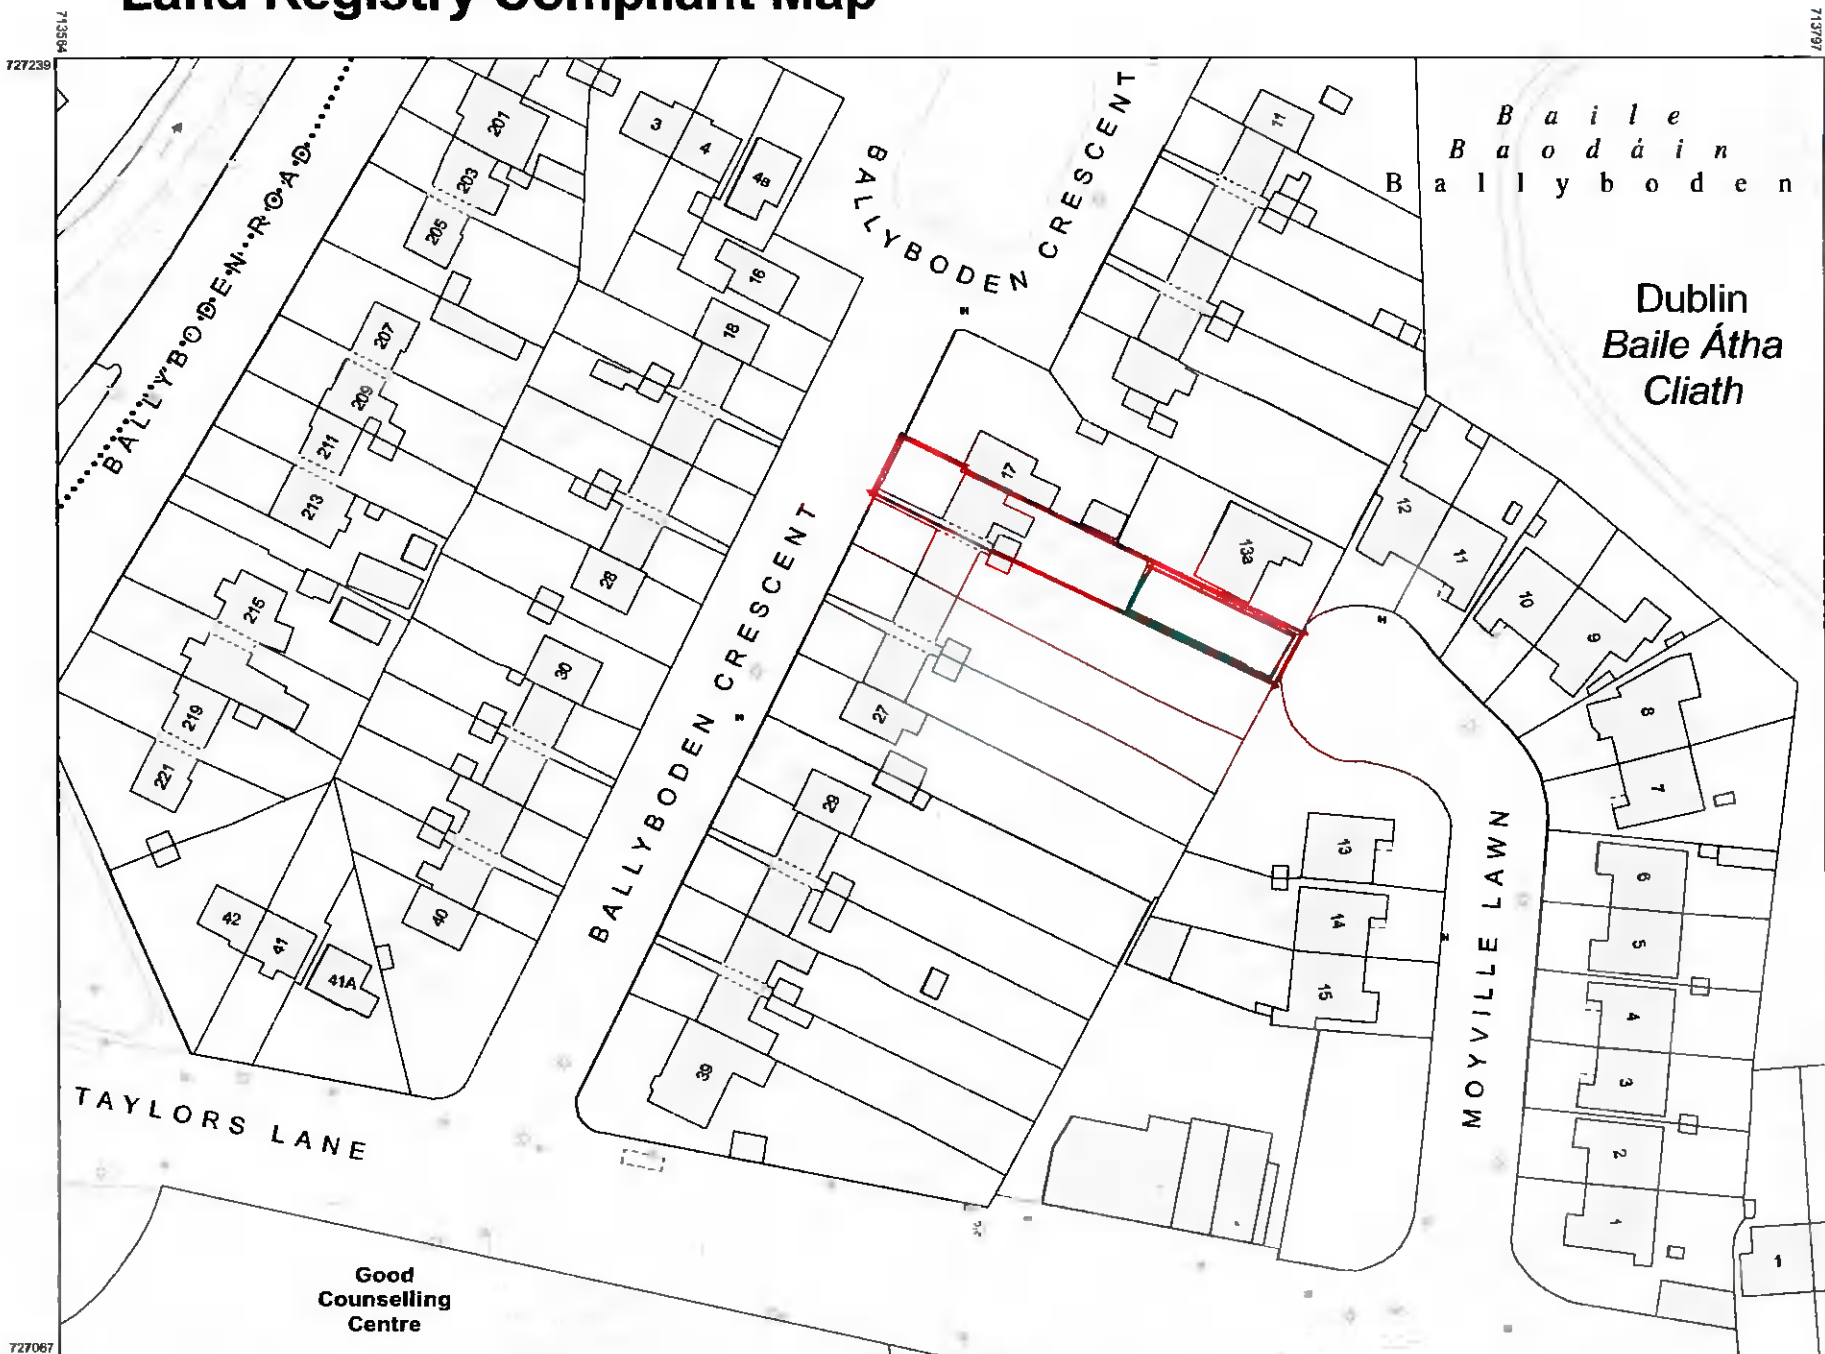

Land Registry Compliant Map

CENTRE COORDINATES:
ITM 713681,727153

PUBLISHED: 09/07/2021
ORDER NO.: 50205872_1

MAP SERIES: 1:1,000
MAP SHEETS: 3391-13, 3391-18

Dublin
Baile Átha Cliath

COMPILED AND PUBLISHED BY:
Ordnance Survey Ireland,
Phoenix Park,
Dublin 8,
Ireland.

The representation on this map of a road, track or footpath is not evidence of the existence of a right of way.

Ordnance Survey maps never show legal property boundaries, nor do they show ownership of physical features.

© Suirbhéireacht Ordanáis Éireann, 2021
© Ordnance Survey Ireland, 2021
www.osi.ie/copyright

LEGEND:
<http://www.osi.ie>;
search 'Large Scale Legend'

OUTPUT SCALE: 1:1,000

CAPTURE RESOLUTION:
The map objects are only accurate to the resolution at which they were captured. Output scale is not indicative of data capture scale. Further information is available at: <http://www.osi.ie>; search 'Capture Resolution'