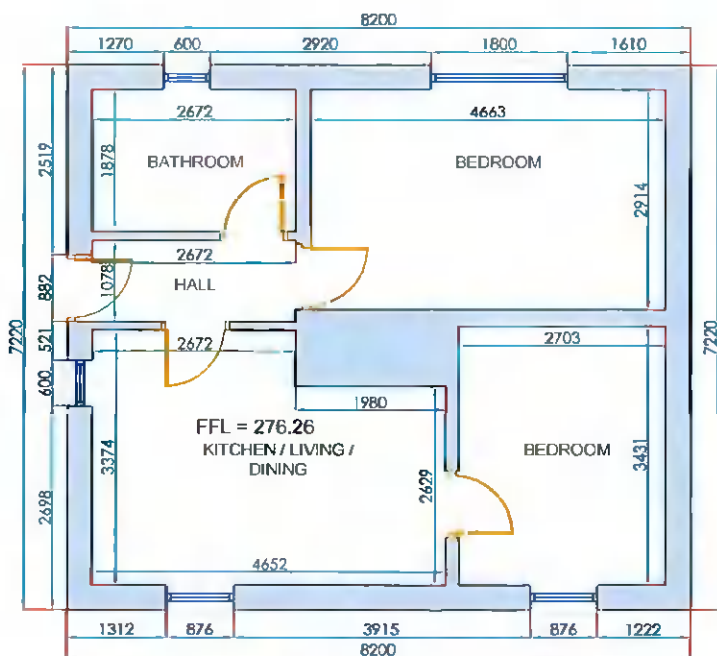

### Planning Issue

<b>WILLIAM DONOGHUE &amp; ASSOCIATES</b> Consulting Engineers & Architectural Services Woodlands, Rathangan, Co. Kildare Tel. (087) 9252448		
Client: Jame Goldrick	Scale: 1:100 @ A3	
Address: Blackthorn Hill, Coolmine Saggart, Co. Dublin	Date: 07/03/2022	Cad Ref: <b>WD-238-76-02</b> Site Area: 0.00 Acres Drawn by: P. O'Connell
Title: PROPOSED LAYOUT FOR PLANNING PURPOSES ONLY		