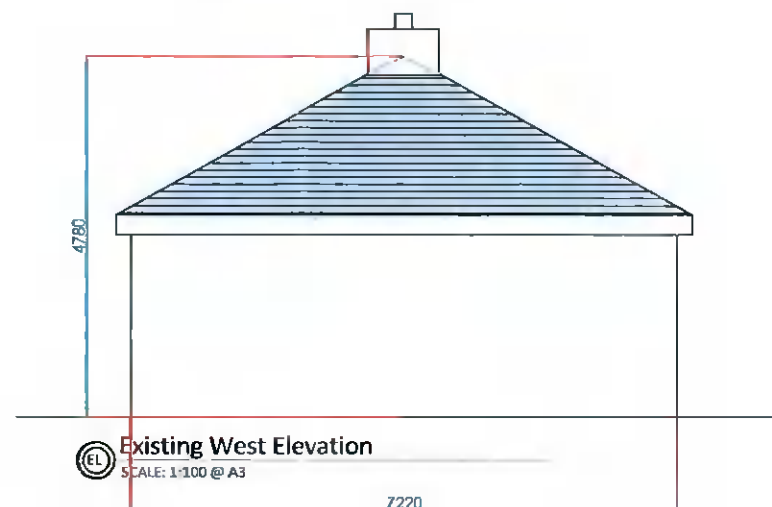

### Planning Issue

<b>WILLIAM DONOGHUE &amp; ASSOCIATES</b> Consulting Engineers & Architectural Services Woodlands, Rathangan, Co. Kildare Tel. (087) 9252448		
Client: Jame Goldrick	Scale: 1:100 @ A3	
Address: Blackthorn Hill, Coolmine Saggart, Co. Dublin	Date: 07/03/2022	Cad Ref: <b>WD-238-76-02</b> Site Area: 0.00 Acres Drawn by: P. O'Connell
Title: PROPOSED LAYOUT FOR PLANNING PURPOSES ONLY		