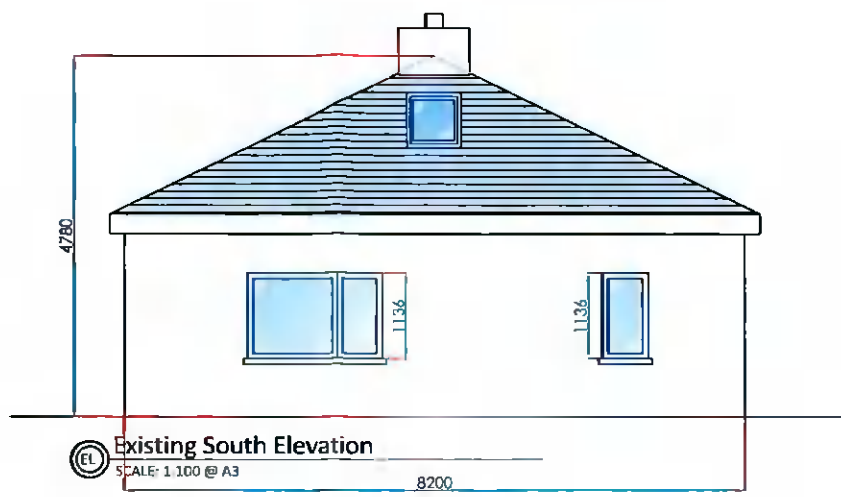

### Planning Issue

<b>WILLIAM DONOGHUE &amp; ASSOCIATES</b> Consulting Engineers & Architectural Services Woodlands, Rathangan, Co. Kildare Tel. (087) 9252448		
Client: Jame Goldrick	Scale: 1:100 @ A3	
Address: Blackthorn Hill, Coolmine Saggart, Co. Dublin	Date: 07/03/2022	Cad Ref: <b>WD-238-76-02</b> Site Area: 0.00 Acres Drawn by: P. O'Connell
Title: PROPOSED LAYOUT FOR PLANNING PURPOSES ONLY		