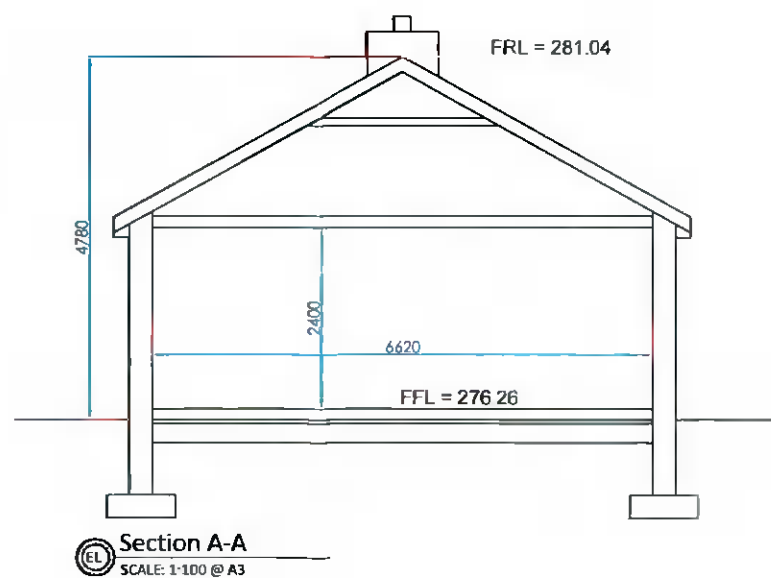

### Planning Issue

<b>WILLIAM DONOGHUE &amp; ASSOCIATES</b> Consulting Engineers & Architectural Services Woodlands, Rathangan, Co. Kildare Tel. (087) 9252448		
Client: Jame Goldrick	Scale: 1:100 @ A3	
Address: Blackthorn Hill, Coolmine Saggart, Co. Dublin	Date: 07/03/2022	Cad Ref: <b>WD-238-76-02</b> Site Area: 0.00 Acres Drawn by: P. O'Connell
Title: PROPOSED LAYOUT FOR PLANNING PURPOSES ONLY		