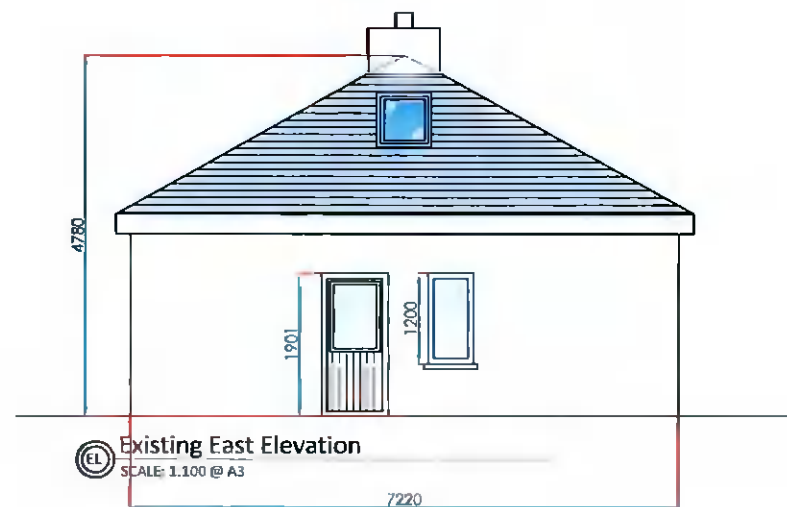

### Planning Issue

<b>WILLIAM DONOGHUE &amp; ASSOCIATES</b> Consulting Engineers & Architectural Services Woodlands, Rathangan, Co. Kildare Tel. (087) 9252448		
Client: Jame Goldrick	Scale: 1:100 @ A3	
Address: Blackthorn Hill, Coolmine Saggart, Co. Dublin	Date: 07/03/2022	Cad Ref: <b>WD-238-76-02</b> Site Area: 0.00 Acres Drawn by: P. O'Connell
Title: PROPOSED LAYOUT FOR PLANNING PURPOSES ONLY		