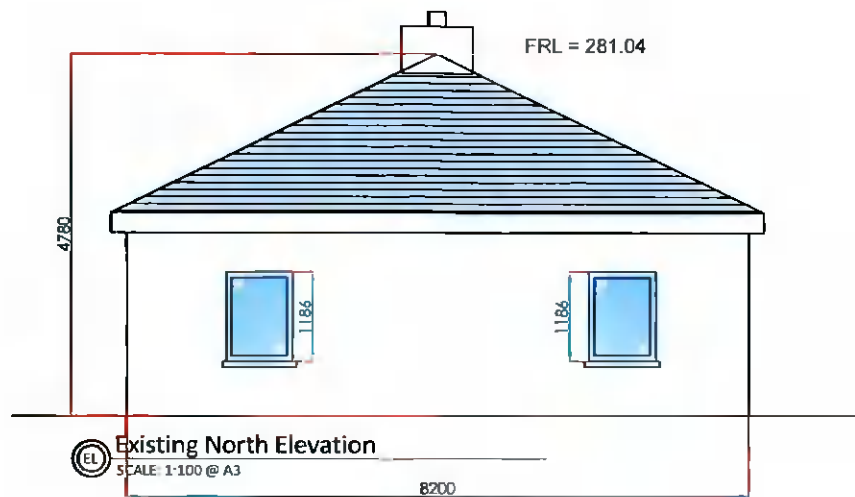

### Planning Issue

<b>WILLIAM DONOGHUE &amp; ASSOCIATES</b> Consulting Engineers & Architectural Services Woodlands, Rathangan, Co. Kildare Tel. (087) 9252448		
Client: Jame Goldrick	Scale: 1:100 @ A3	
Address: Blackthorn Hill, Coolmine Saggart, Co. Dublin	Date: 07/03/2022	Cad Ref: <b>WD-238-76-02</b> Site Area: 0.00 Acres Drawn by: P. O'Connell
Title: PROPOSED LAYOUT FOR PLANNING PURPOSES ONLY		