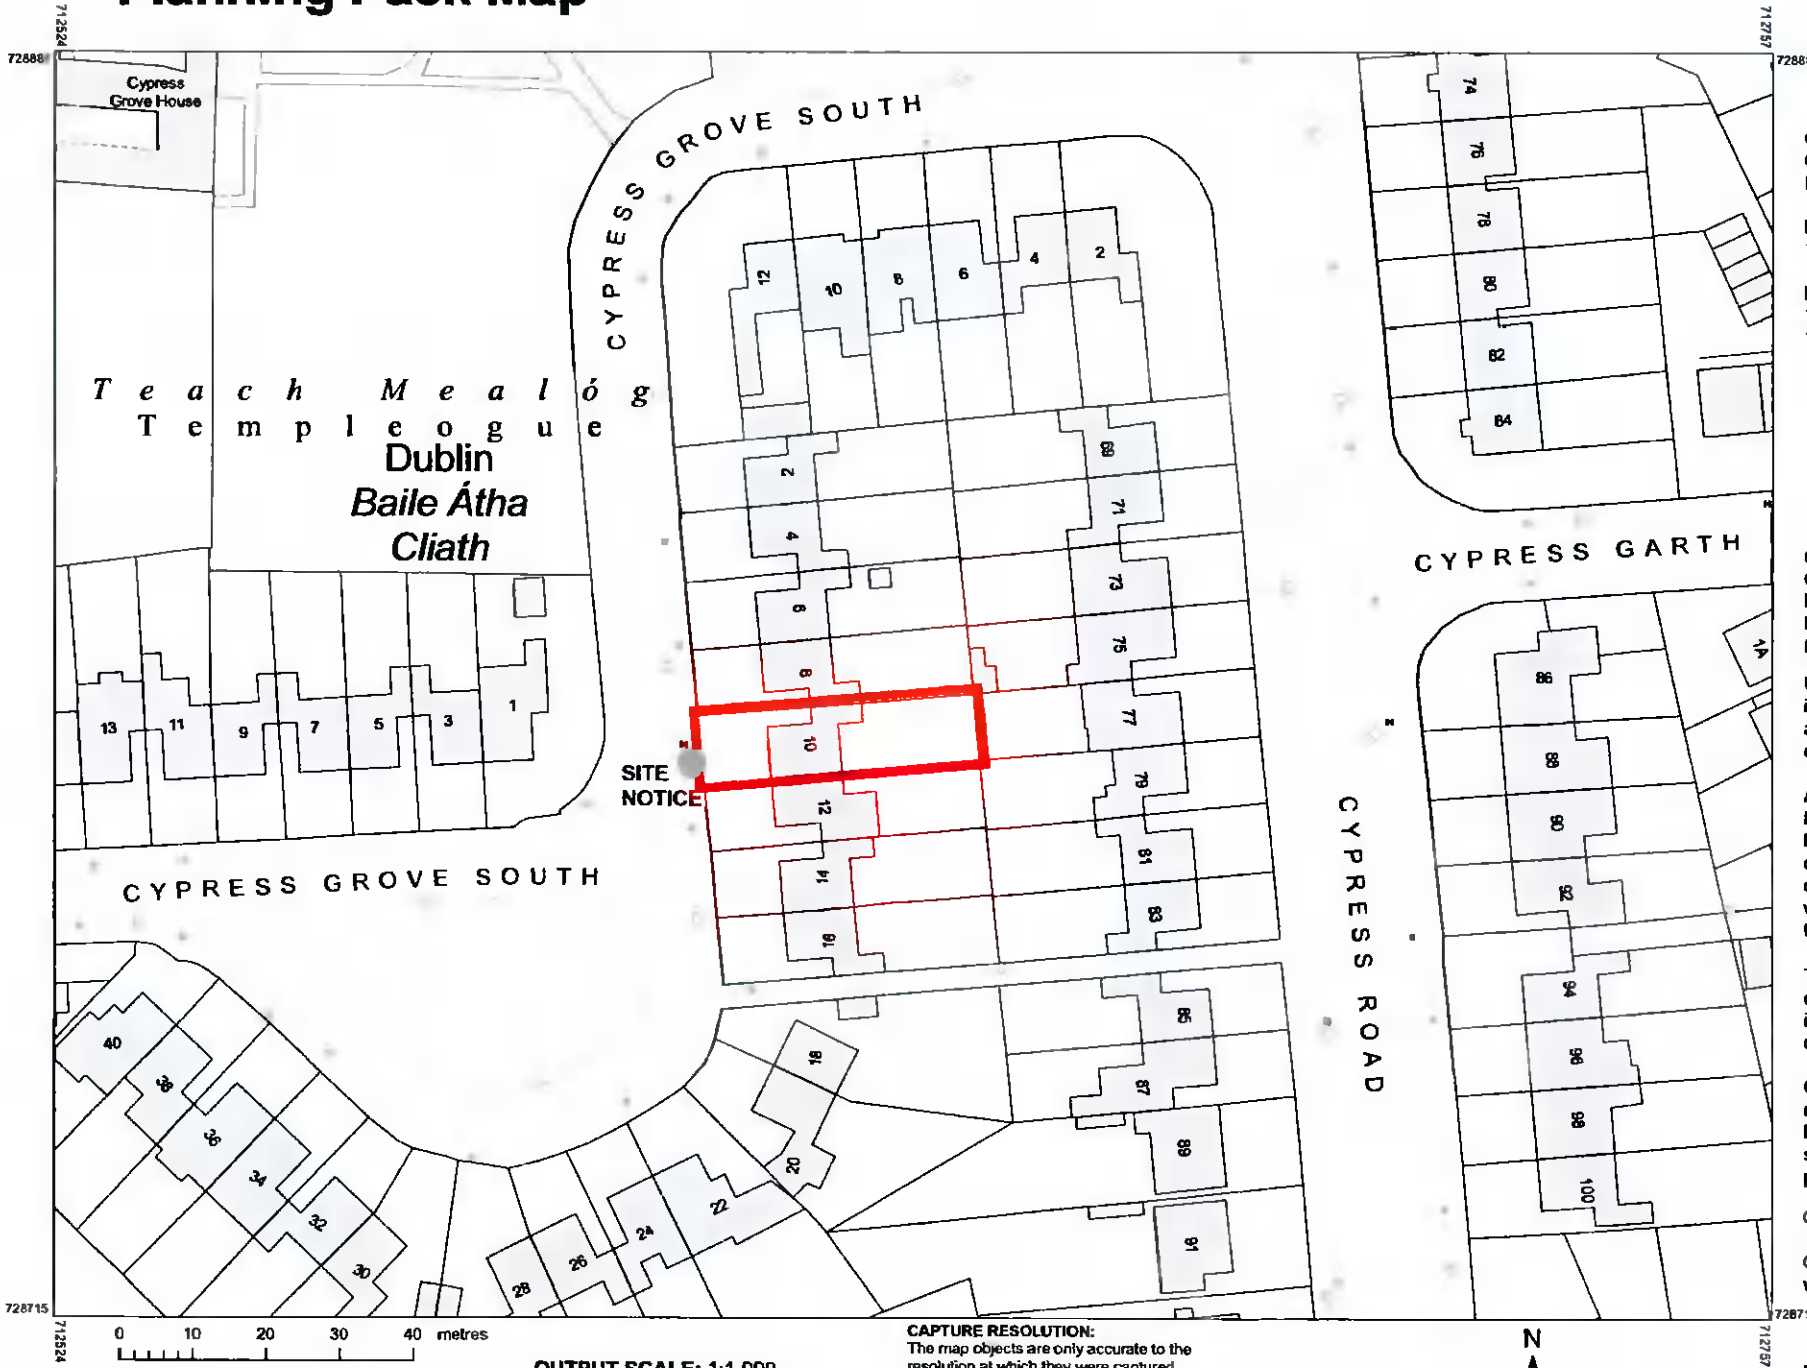

Planning Pack Map

CENTRE COORDINATES:
ITM 712641,728801

PUBLISHED: 11/01/2022
ORDER NO.: 50242691_1

MAP SERIES: 1:1,000
MAP SHEETS: 3391-01, 3391-02

COMPILED AND PUBLISHED BY:
Ordnance Survey Ireland,
Phoenix Park,
Dublin 8,
Ireland.

The representation on this map
of a road, track or footpath
is not evidence of the existence
of a right of way.

Ordnance Survey maps
never show legal property
boundaries, nor do they
show ownership of
physical features.

© Suirbhéireacht Ordanáis Éireann,
2022
© Ordnance Survey Ireland, 2022
www.osi.ie/copyright

OUTPUT SCALE: 1:1,000

CAPTURE RESOLUTION:
The map objects are only accurate to the
resolution at which they were captured.
Output scale is not indicative of data capture scale.
Further information is available at
<http://www.osi.ie>, search 'Capture Resolution'