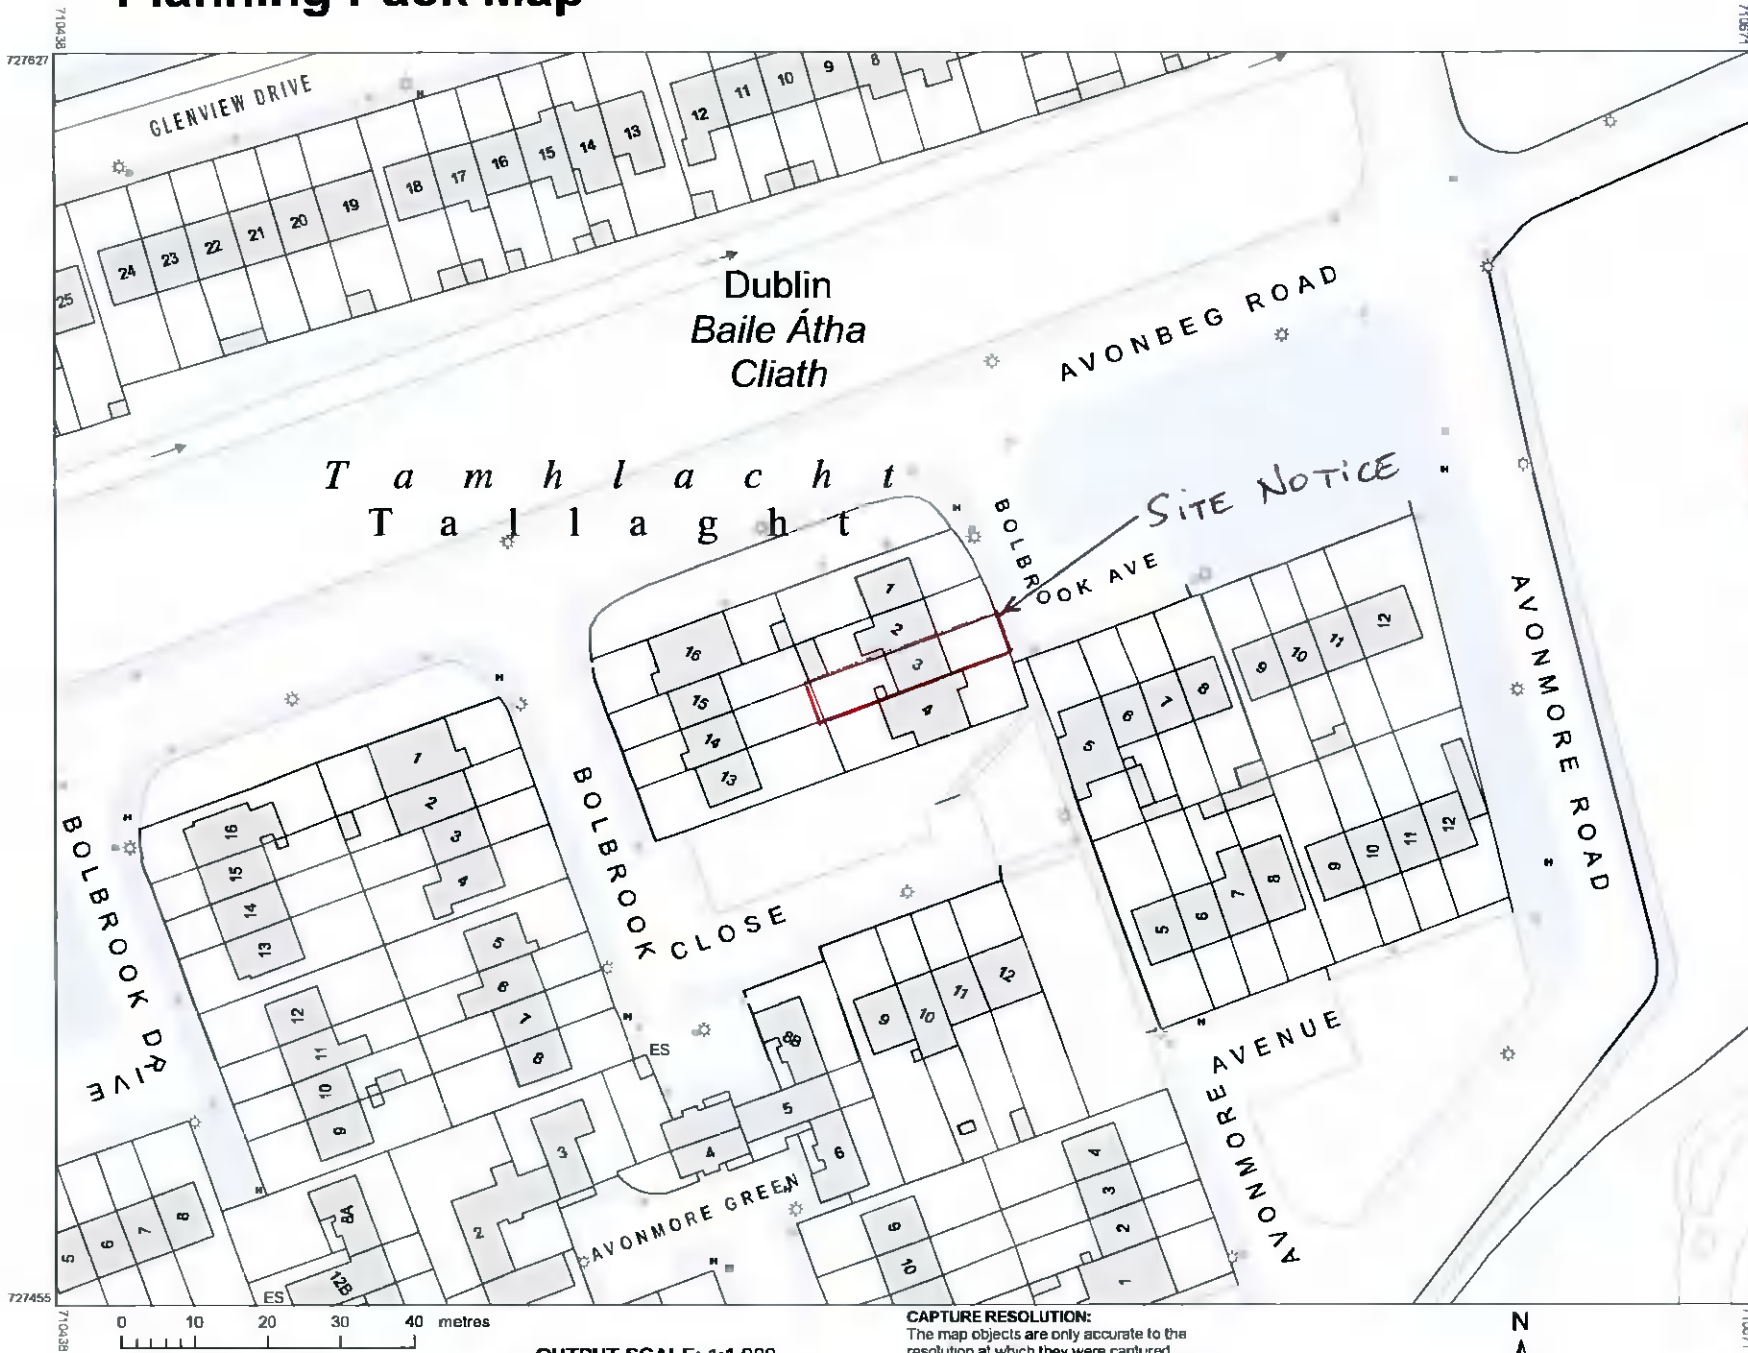

Planning Pack Map

CENTRE COORDINATES:
ITM 710555,727541

PUBLISHED: 30/03/2022 **ORDER NO.:** 50259271_1

MAP SERIES: 1:1,000 **MAP SHEETS:** 3390-14

COMPILED AND PUBLISHED BY:
Ordnance Survey Ireland,
Phoenix Park,
Dublin 8,
Ireland

The representation on this map
of a road, track or footpath
is not evidence of the existence
of a right of way

Ordnance Survey maps
never show legal property
boundaries, nor do they
show ownership of
physical features.

© Suirbhéireacht Ordanáis Éireann,
2022
© Ordnance Survey Ireland, 2022
www.osi.ie/copyright

LEGEND:
<http://www.osi.ie>;
search 'Large Scale Legend'

OUTPUT SCALE: 1:1,000

CAPTURE RESOLUTION:
The map objects are only accurate to the
resolution at which they were captured
Output scale is not indicative of data capture scale
Further information is available at
<http://www.osi.ie>, search 'Capture Resolution'