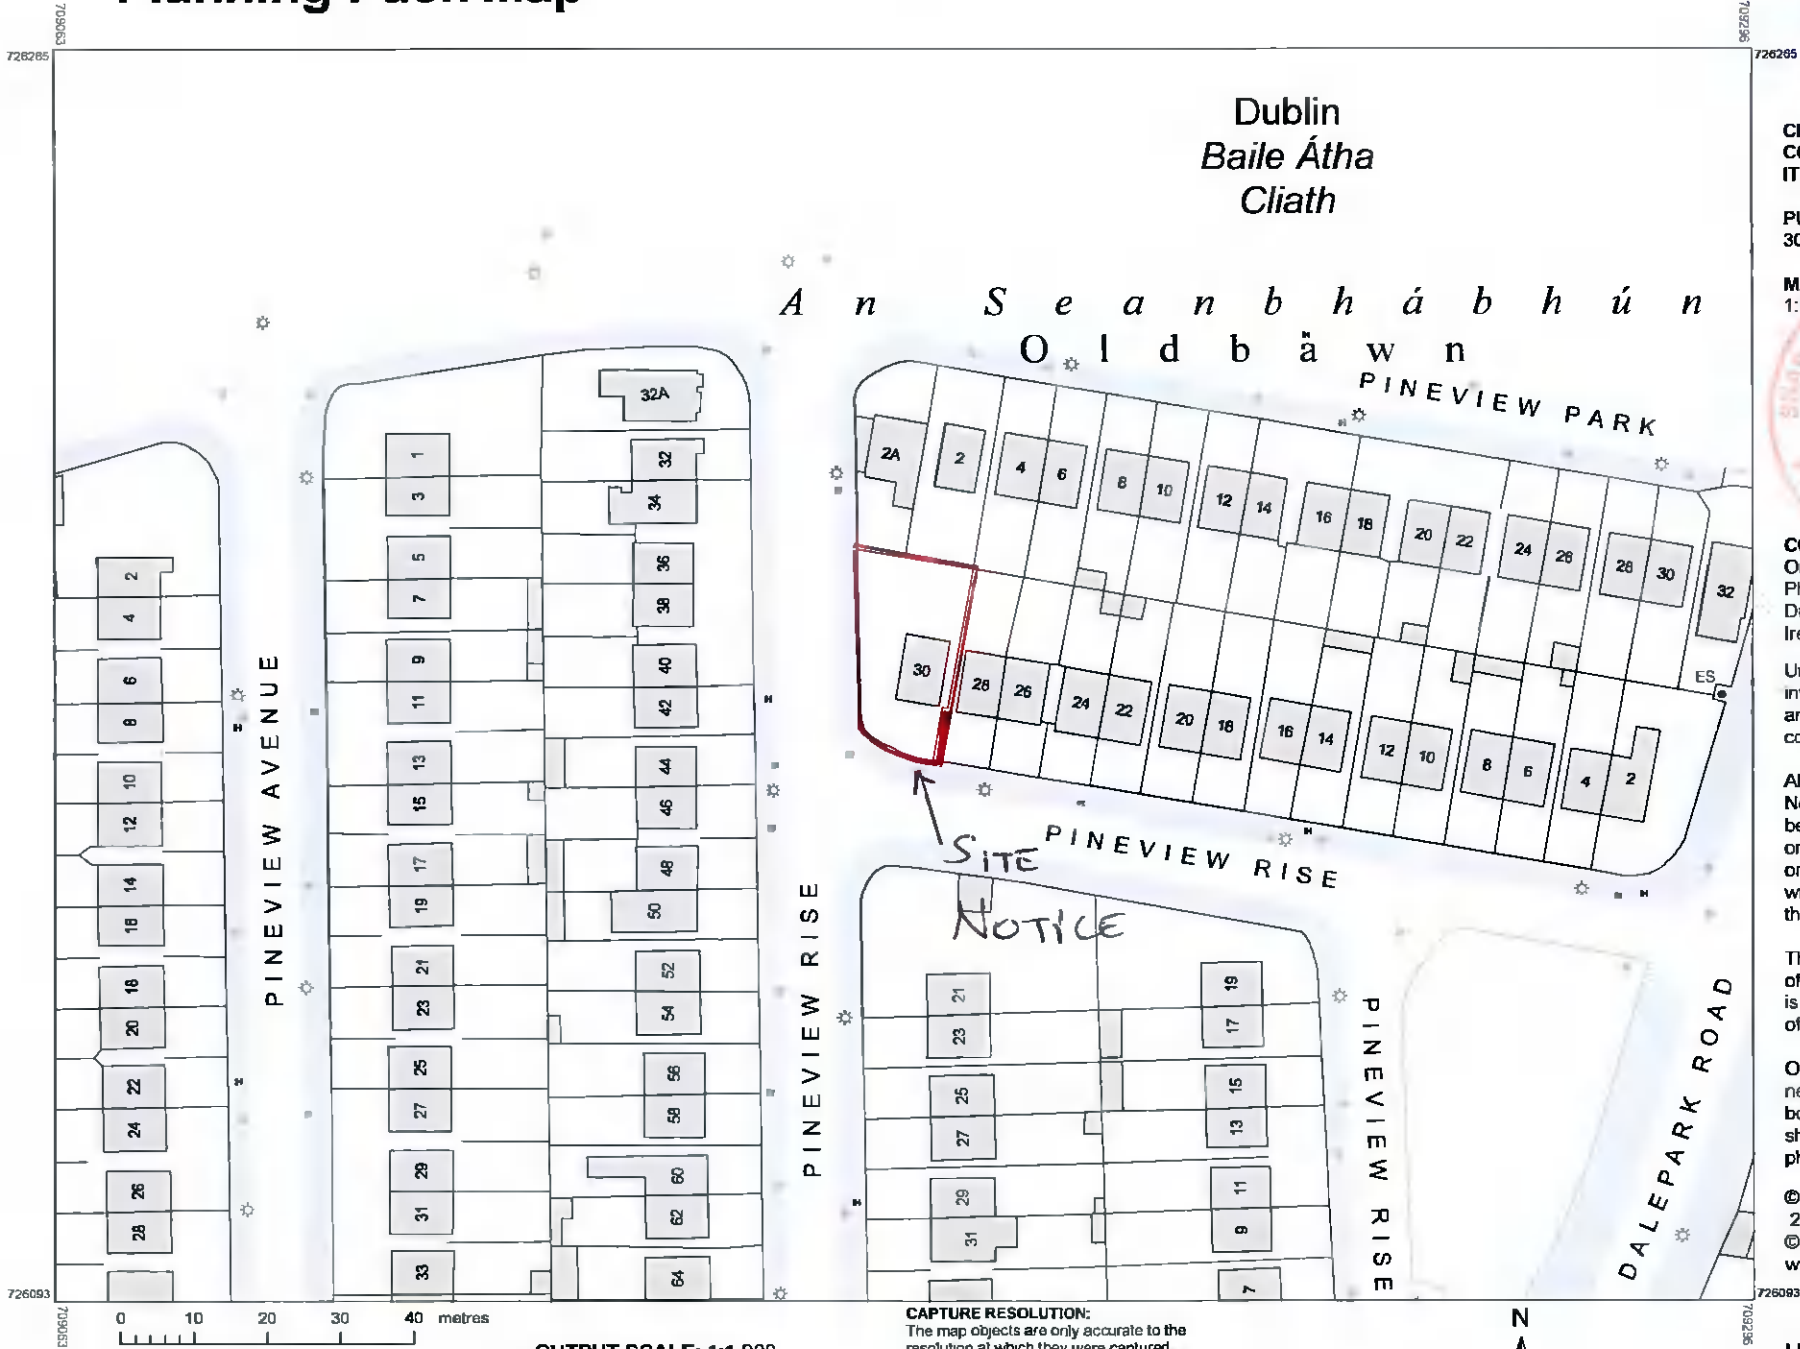

# Planning Pack Map

**CENTRE COORDINATES:**  
ITM 709180,726179

**PUBLISHED:** 30/03/2022  
**ORDER NO.:** 50259276\_1

**MAP SERIES:** 1:1,000  
**MAP SHEETS:** 3390-22

**COMPILED AND PUBLISHED BY:**  
Ordnance Survey Ireland,  
Phoenix Park,  
Dublin 8,  
Ireland.

The representation on this map  
of a road, track or footpath  
is not evidence of the existence  
of a right of way

Ordnance Survey maps  
never show legal property  
boundaries, nor do they  
show ownership of  
physical features.