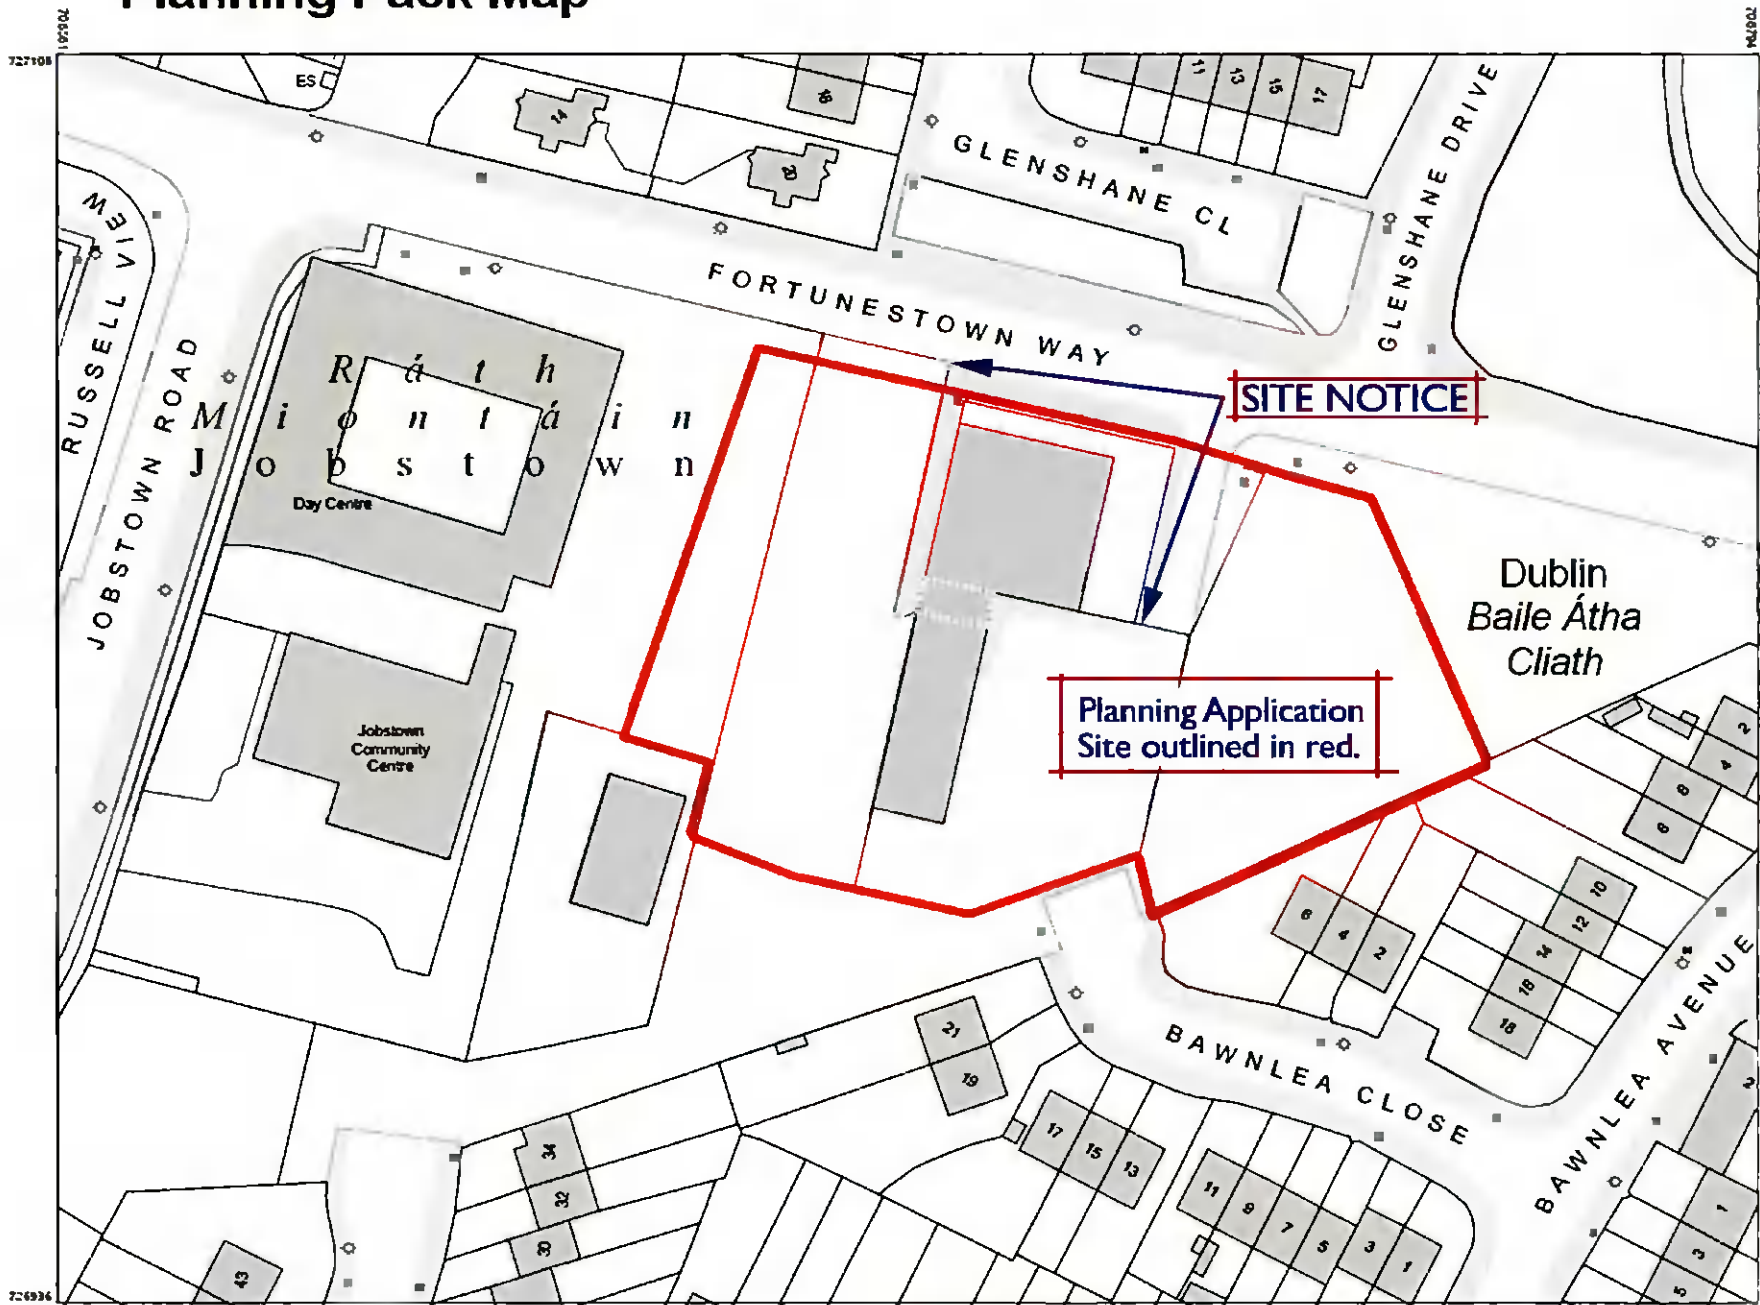

Planning Pack Map

CENTRE COORDINATES:
ITM 706678,727022

PUBLISHED: 09/04/2021
ORDER NO.: 50184019_1

MAP SERIES: 1:1,000
MAP SHEETS: 3389-19

COMPILED AND PUBLISHED BY:
Ordnance Survey Ireland,
Phoenix Park,
Dublin 8,
Ireland.

The representation on this map
of a road, track or footpath
is not evidence of the existence
of a right of way.

Ordnance Survey maps
never show legal property
boundaries, nor do they
show ownership of
physical features

© Suirbhéireacht Ordánais Éireann,
2021
© Ordnance Survey Ireland, 2021
www.osi.ie/copyright

LEGEND:
<http://www.osi.ie>,
search 'Large Scale Legend'

OUTPUT SCALE: 1:1,000

CAPTURE RESOLUTION:
The map objects are only accurate to the
resolution at which they were captured.
Output scale is not indicative of data capture scale.
Further information is available at:
<http://www.osi.ie>; search 'Capture Resolution'