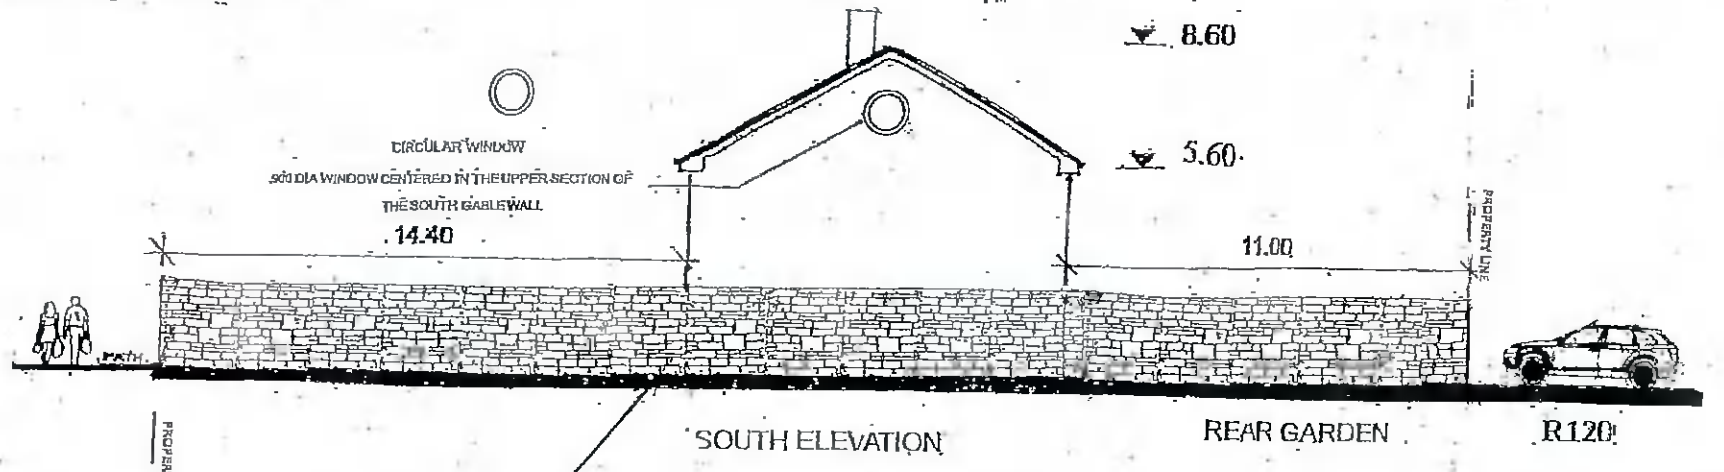

D M G Planning Consulting
 8 The Falls, Lo Dodder Road
 Rathfarnham, Dublin, 14
 089 4181066 01 4446600

6 April 2022

13 Tullyhall Mews Hall Esker South Lucan Co Dublin-K78e596

SCALE 1:200	PLANNING APPLICATION	drawing title
Draw By DJ Mc GUINNESS	ISSUED FOR	project
	A.N. J.B.	SECTIONS ELEVATIONS