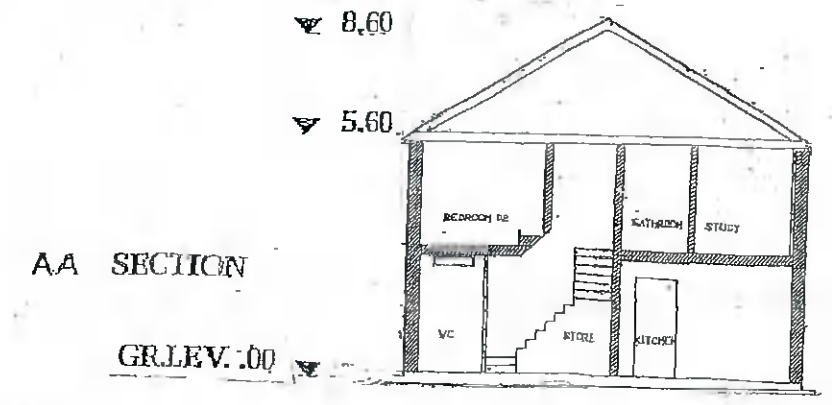

D M G Planning Consulting
 8 The Falls, Lo Dodder Road
 Rathfarnham, Dublin, 14
 089 4181066 01 4446600

6 April 2022

13 Tullyhall Mews Hall Esker South Lucan Co Dublin-K78e596

SCALE 1:200	PLANNING APPLICATION	drawing title
Draw By DJ Mc GUINNESS	ISSUED FOR	project
	A.N. J.B.	SECTIONS ELEVATIONS