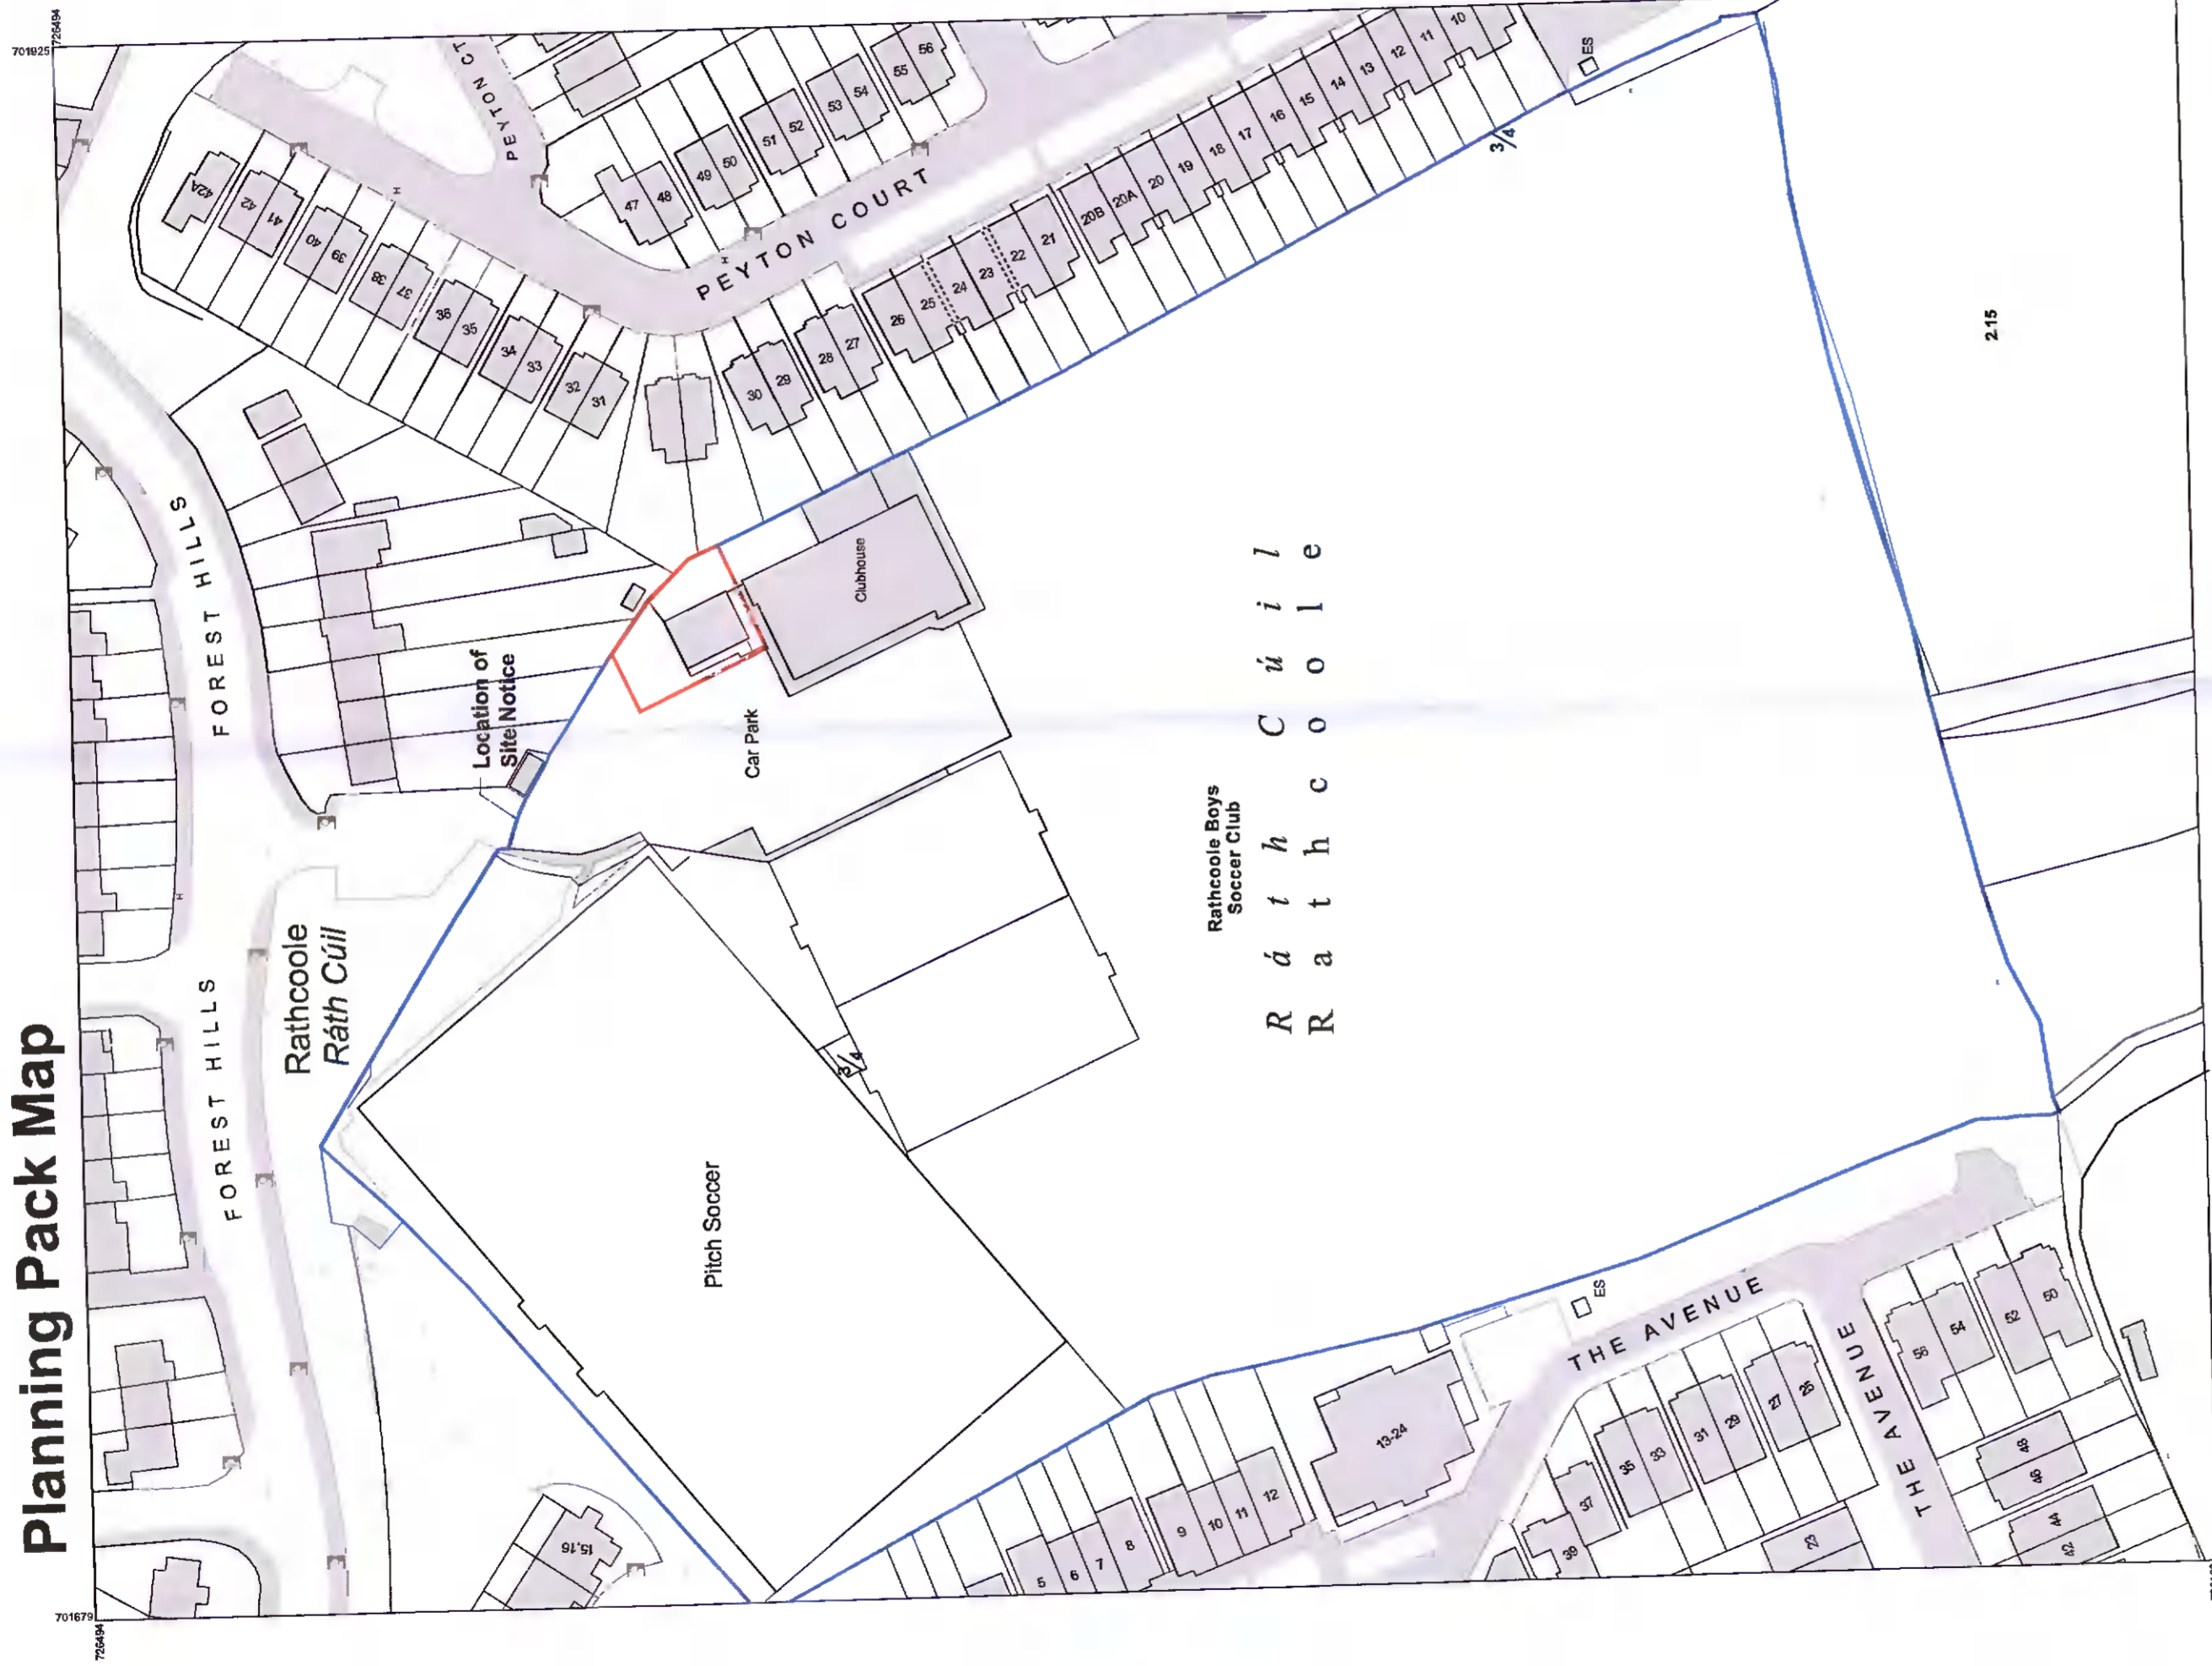

Planning Pack Map

Rathcoole Soccer Club
R á t h C ú i l
R á t h c o o l e

OUTPUT SCALE: 1:1,000

CENTRE COORDINATES:
ITM 701802.726328

ORDER NO.: 50262636_1
PUBLISHED: 14/04/2022

COMPILED AND PUBLISHED BY:
Ordnance Survey Ireland,
Phoenix Park,
Dublin 8,
Ireland.

Ordnance Survey maps never show legal property boundaries, nor do they show ownership of physical features.

MAP SERIES:
1:1,000
1:2,500

MAP SHEETS:
3388-18
3388-C

LEGEND:
<http://www.osi.ie>; search 'Large Scale Legend'

Unauthorised reproduction infringes Ordnance Survey Ireland and Government of Ireland copyright.

©Suirbhéireacht Ordnálaí Éireann, 2022
©Ordnance Survey Ireland, 2022
www.osi.ie/copyright

OS MAP
SCALE: 1:1000

NOTES:

For Planning Only. Do not Use for Construction
Copyright Reserved.
Do Not Scale drawing. Use Figured Dimensions Only.
All Discrepancies to be Reported to AKM Consultants Immediately.

AKM Design
Architecture - Planning - Engineering
Unit 6, Kingswood Business Centre, 4075 Kingswood Business Centre,
Citywest Business Campus D24 A068
T: 353 1 4796234 E: info@akmdesign.ie
Architecture | Planning | Engineering | Building Surveying | Development Consultants

DOCUMENT NO:
21064-AKM-NA-XX-XX-DR-A-000001

PROJECT TITLE:
RATHCOOLE BOYS FC

DRAWING TITLE:
OS MAP

CLIENT:
RATHCOOLE BOYS FOOTBALL CLUB

STAGE:
S4 PLANNING

DRAWN BY:
JK

SCALE:
1:1000@A2

DATE:
APRIL '22

PROJECT CODE:
21064

ORGANISATION CODE:
AKM

DEPARTMENT CODE:
NA

LEVELS & LOCATION CODE:
XX-XX

DOCUMENT CODE:
DR

ROLES CODE:
A

SEQUENCE NUMBER:
000001

REVISION:

AKM JOB NO.:
21064