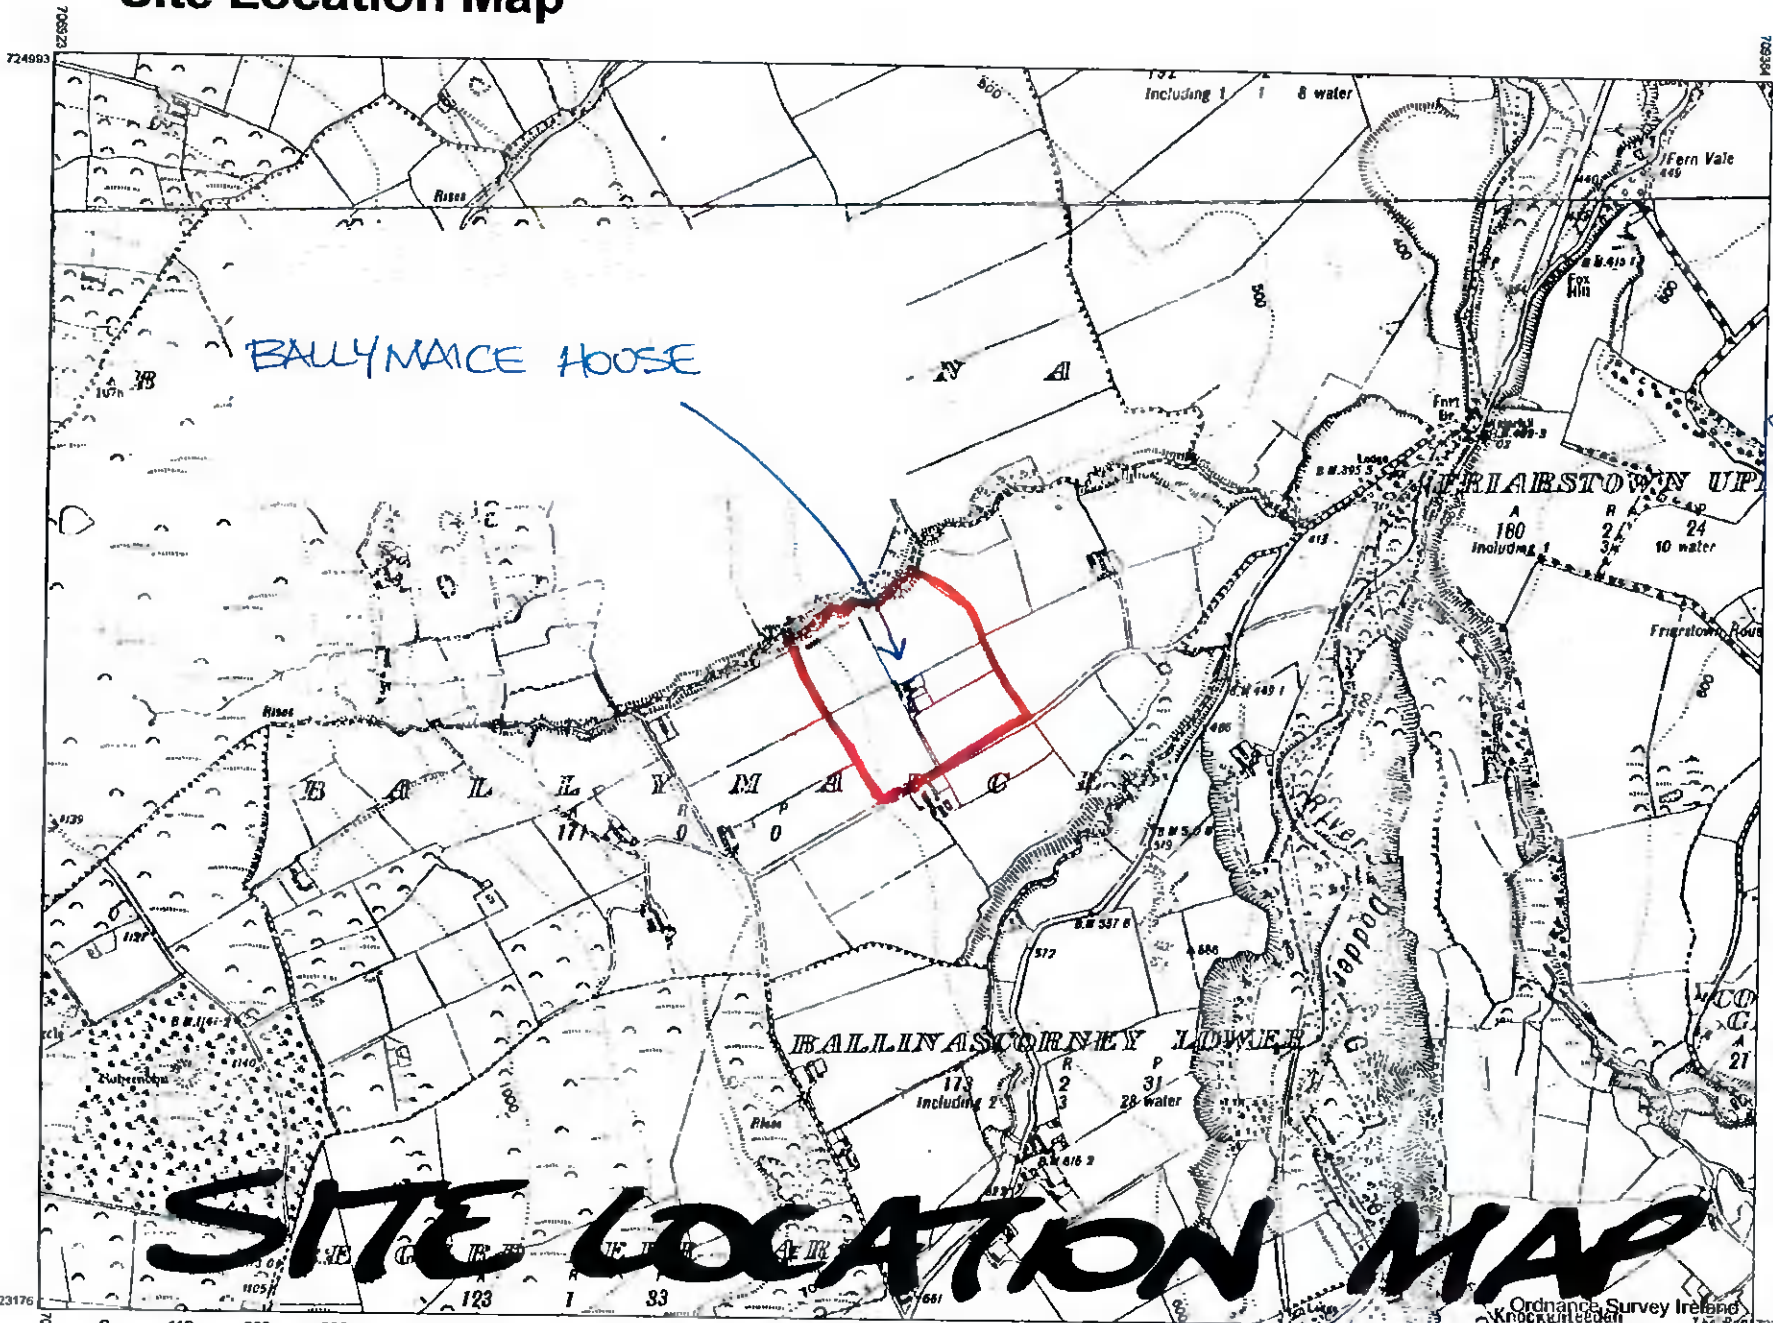

# Site Location Map

**CENTRE COORDINATES:**  
ITM 708154,724085

**PUBLISHED:** 25/02/2022  
**ORDER NO.:** 50252788\_1

**MAP SERIES:** 6 Inch Raster  
**MAP SHEETS:** DN021, DN024+024A, WW002

**PLAN-IT SERVICES**  
087-604815

The representation on this map  
of a road, track or footpath  
is not evidence of the existence  
of a right of way.

Ordnance Survey maps  
never show legal property  
boundaries, nor do they  
show ownership of  
physical features.

© Suirbhéireacht Ordanáis Éireann, 2022  
© Ordnance Survey Ireland, 2022  
[www.osi.ie/copynght](http://www.osi.ie/copynght)

OUTPUT SCALE: 1:10,560

**CAPTURE RESOLUTION:**  
The map objects are only accurate to the  
resolution at which they were captured.  
Output scale is not indicative of data capture scale.  
Further information is available at  
<http://www.osi.ie; search 'Capture Resolution'>