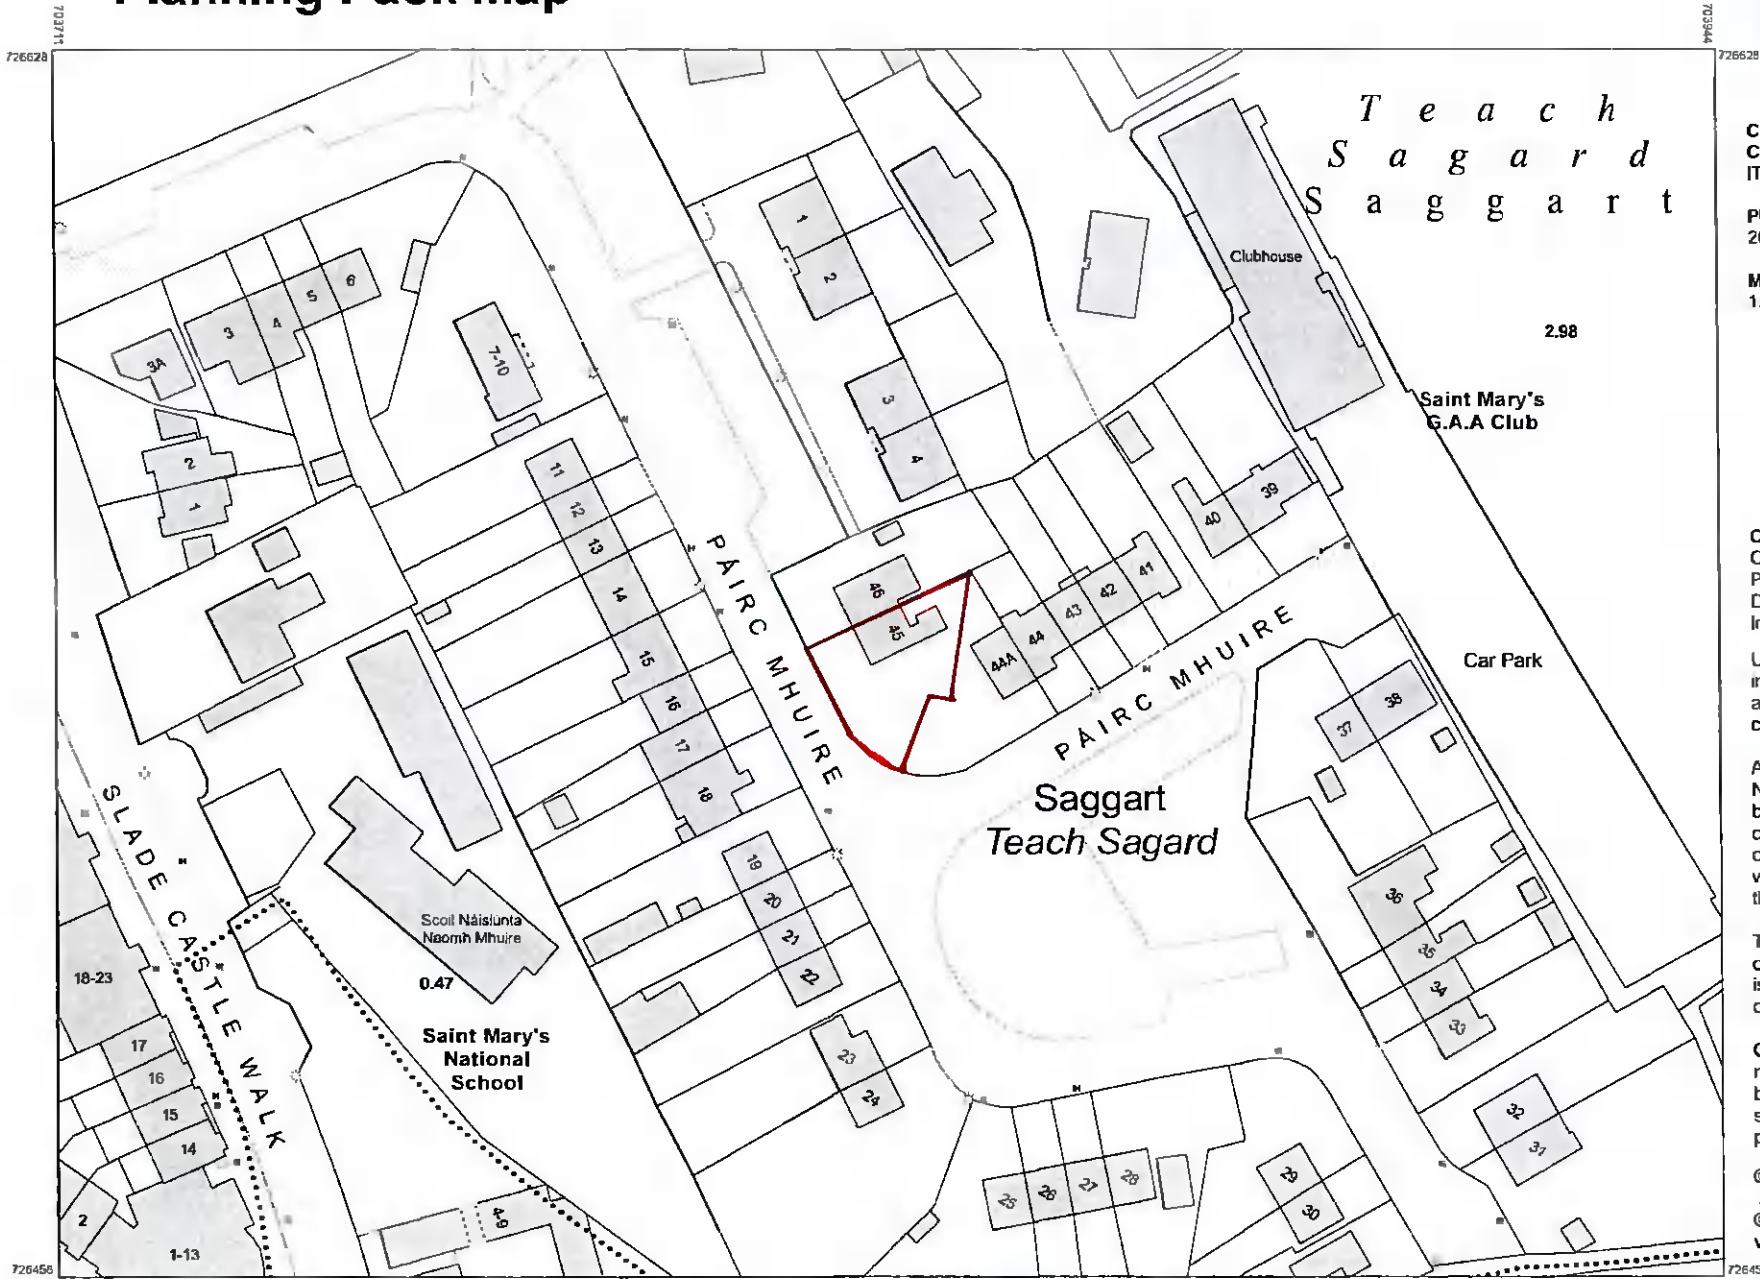

Planning Pack Map

T e a c h
S a g g a r d
S a g g a r t

CENTRE COORDINATES:
ITM 703826,726542

PUBLISHED: 20/04/2021
ORDER NO.: 50186505_1

MAP SERIES: 1:1,000
MAP SHEETS: 3388-25

COMPILED AND PUBLISHED BY:
Ordnance Survey Ireland,
Phoenix Park,
Dublin 8,
Ireland.

The representation on this map
of a road, track or footpath
is not evidence of the existence
of a right of way.

Ordnance Survey maps
never show legal property
boundaries, nor do they
show ownership of
physical features.

© Surbhéireacht Ordánais Éireann,
2021
© Ordnance Survey Ireland, 2021
www.osi.ie/copyright

LEGEND:
<http://www.osi.ie>,
search 'Large Scale Legend'

CAPTURE RESOLUTION:
The map objects are only accurate to the
resolution at which they were captured.
Output scale is not indicative of data capture scale.
Further information is available at
<http://www.osi.ie>, search 'Capture Resolution'