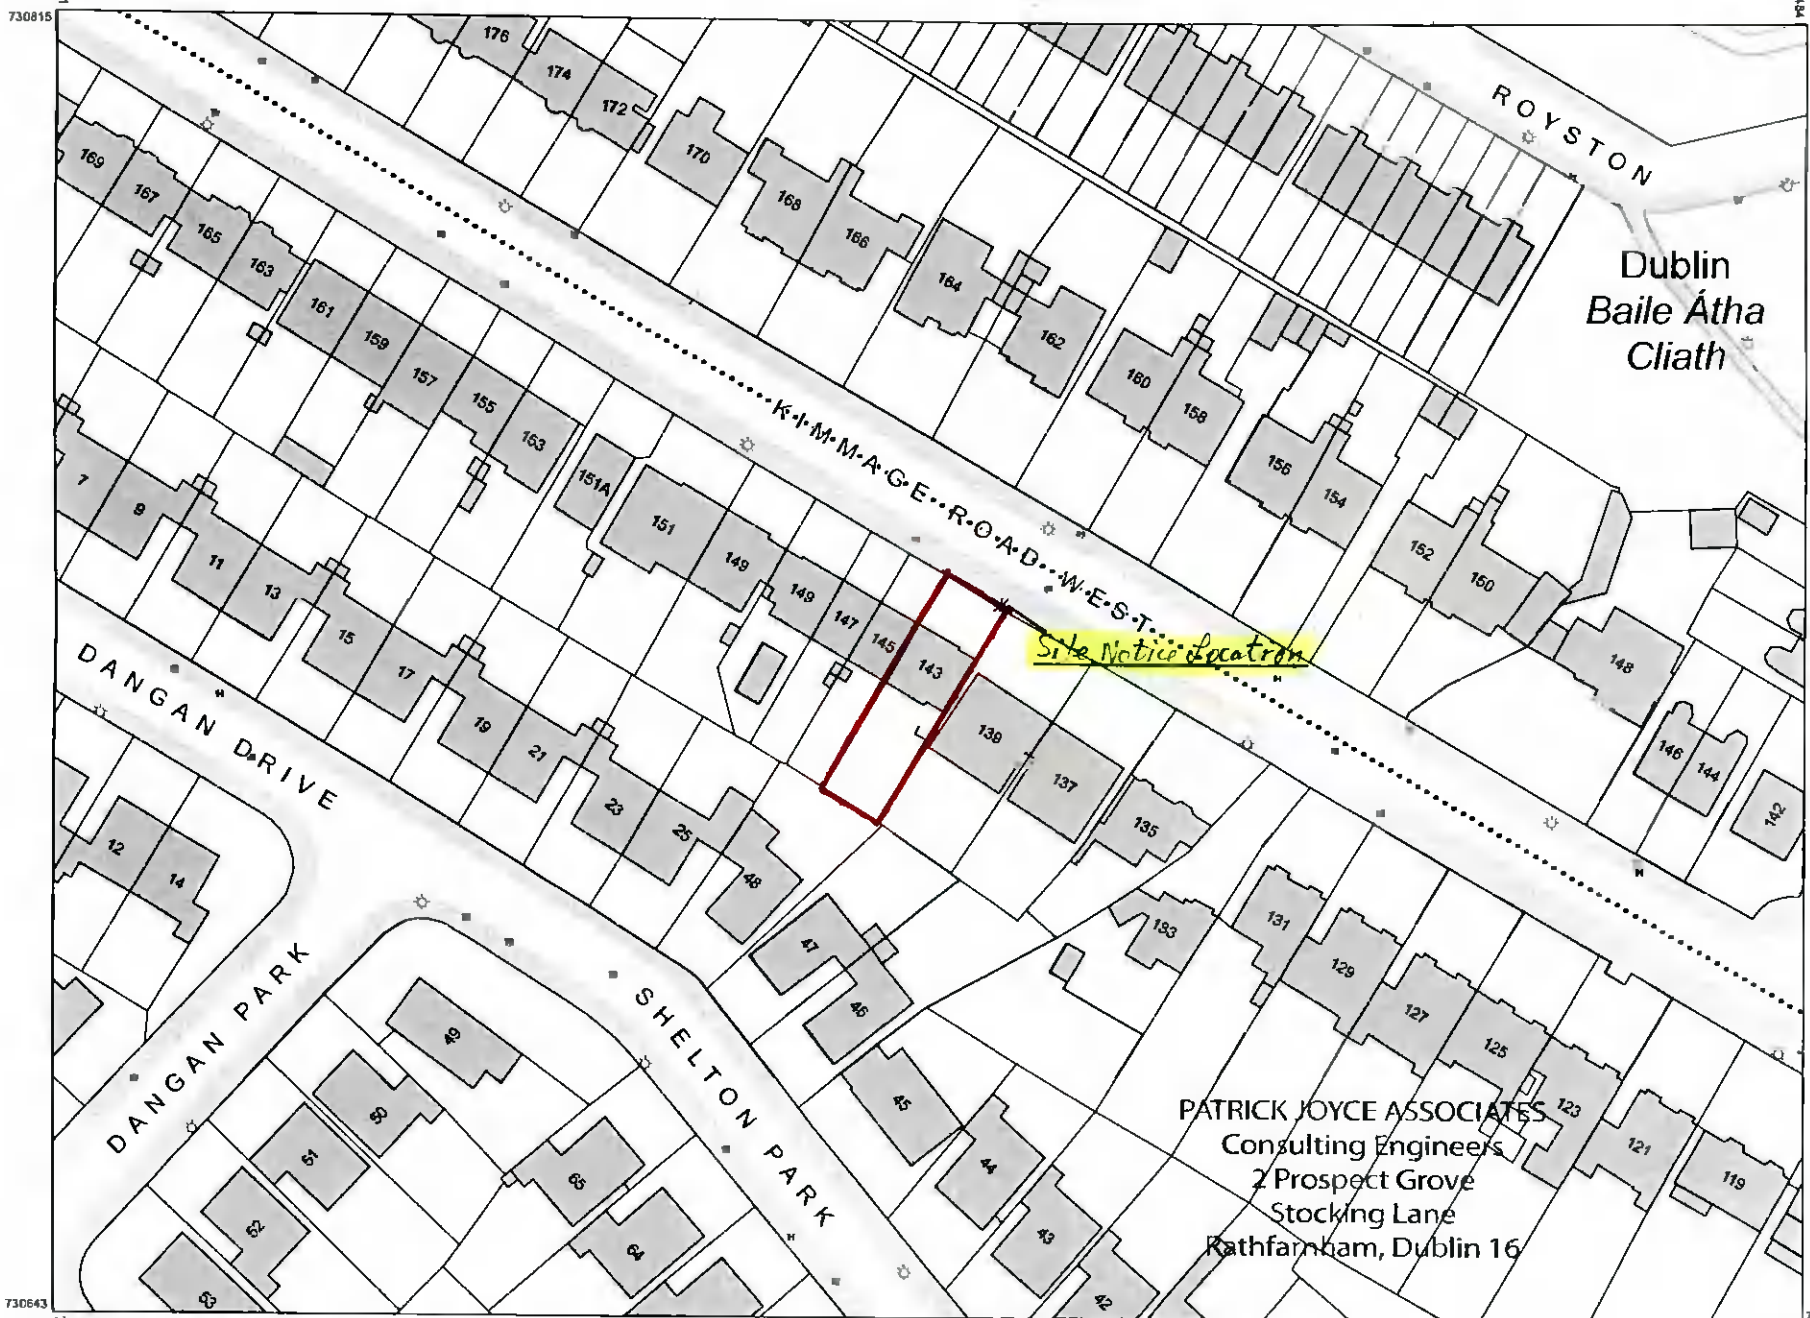

OSi PLACE Map

SITE LOCATION MAP

CENTRE COORDINATES:
 ITM 712368,730729

PUBLISHED: 06/04/2022
ORDER NO.: 50260850_1

MAP SERIES: 1:1,000
MAP SHEETS: 3328-11

APPLICANTS:
DERMOT & MAIREAD DONEGAN
143 KIMMAGE ROAD WEST
DUBLIN 12

The representation on this map of a road, track or footpath is not evidence of the existence of a right of way.

Ordnance Survey maps never show legal property boundaries, nor do they show ownership of physical features.

© Suirbhéireacht Ordánais Éireann, 2022
 © Ordnance Survey Ireland, 2022
 www.osi.ie/copyright

DATE: APRIL 2022

LEGEND:
<http://www.osi.ie>
 search 'Large Scale Legend'

OUTPUT SCALE: 1:1,000

CAPTURE RESOLUTION:
 The map objects are only accurate to the resolution at which they were captured. Output scale is not indicative of data capture scale. Further information is available at <http://www.osi.ie>, search 'Capture Resolution'