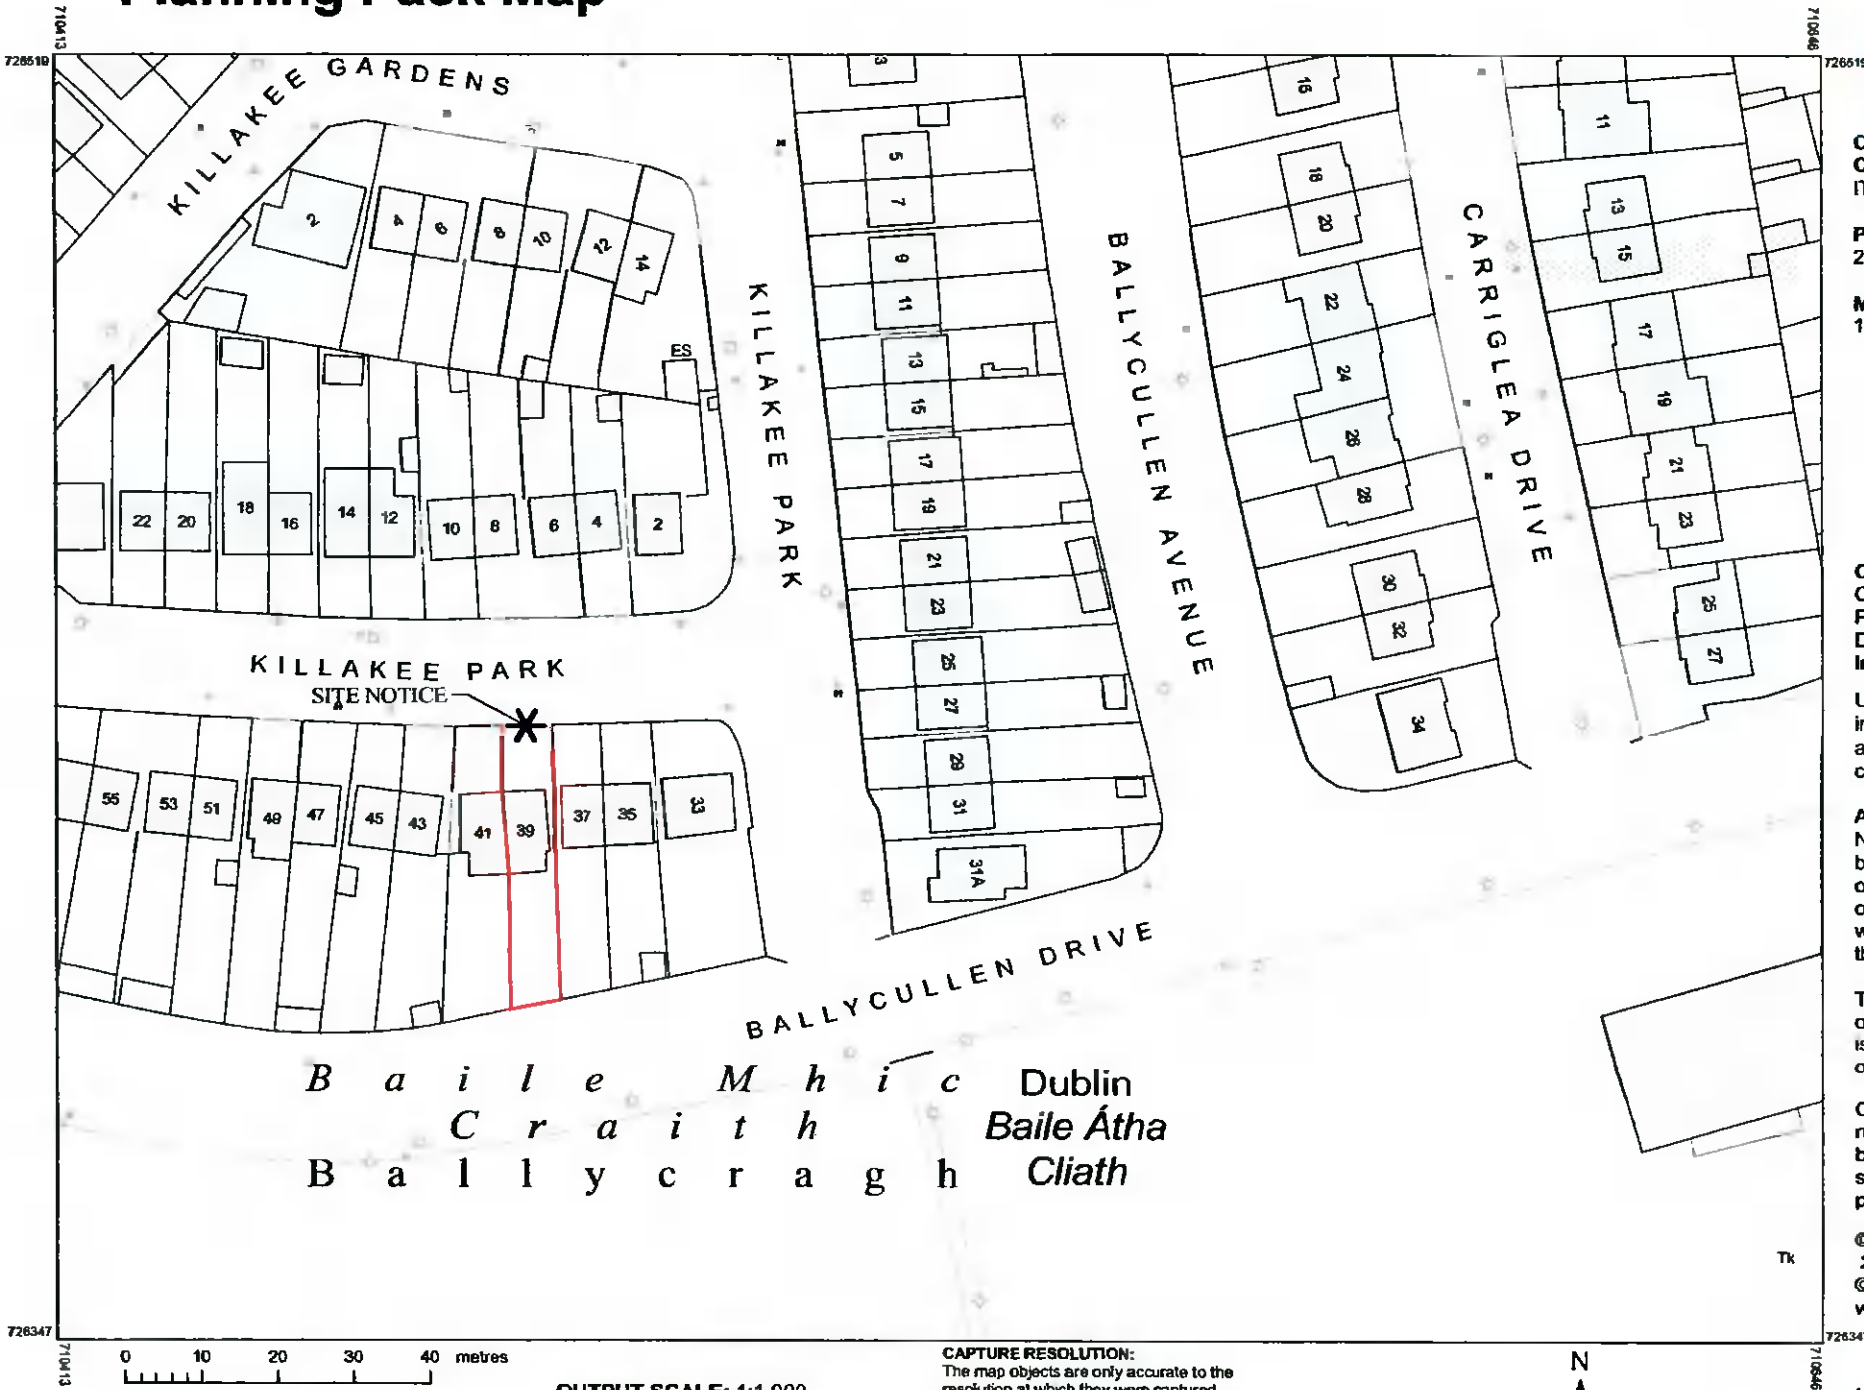

Planning Pack Map

CENTRE COORDINATES:
ITM 710530,726433

PUBLISHED: 23/02/2022 **ORDER NO.:** 50252333_1

MAP SERIES: 1:1,000 **MAP SHEETS:** 3390-24

COMPILED AND PUBLISHED BY:
Ordnance Survey Ireland,
Phoenix Park,
Dublin 8,
Ireland.

The representation on this map
of a road, track or footpath
is not evidence of the existence
of a right of way.

Ordnance Survey maps
never show legal property
boundaries, nor do they
show ownership of
physical features.

© Suirbhéireacht Ordanáis Éireann,
2022
© Ordnance Survey Ireland, 2022
www.osi.ie/copyright

LEGEND:
<http://www.osi.ie>;
search 'Large Scale Legend'

OUTPUT SCALE: 1:1,000

CAPTURE RESOLUTION:
The map objects are only accurate to the
resolution at which they were captured.
Output scale is not indicative of data capture scale.
Further information is available at
<http://www.osi.ie>; search 'Capture Resolution'