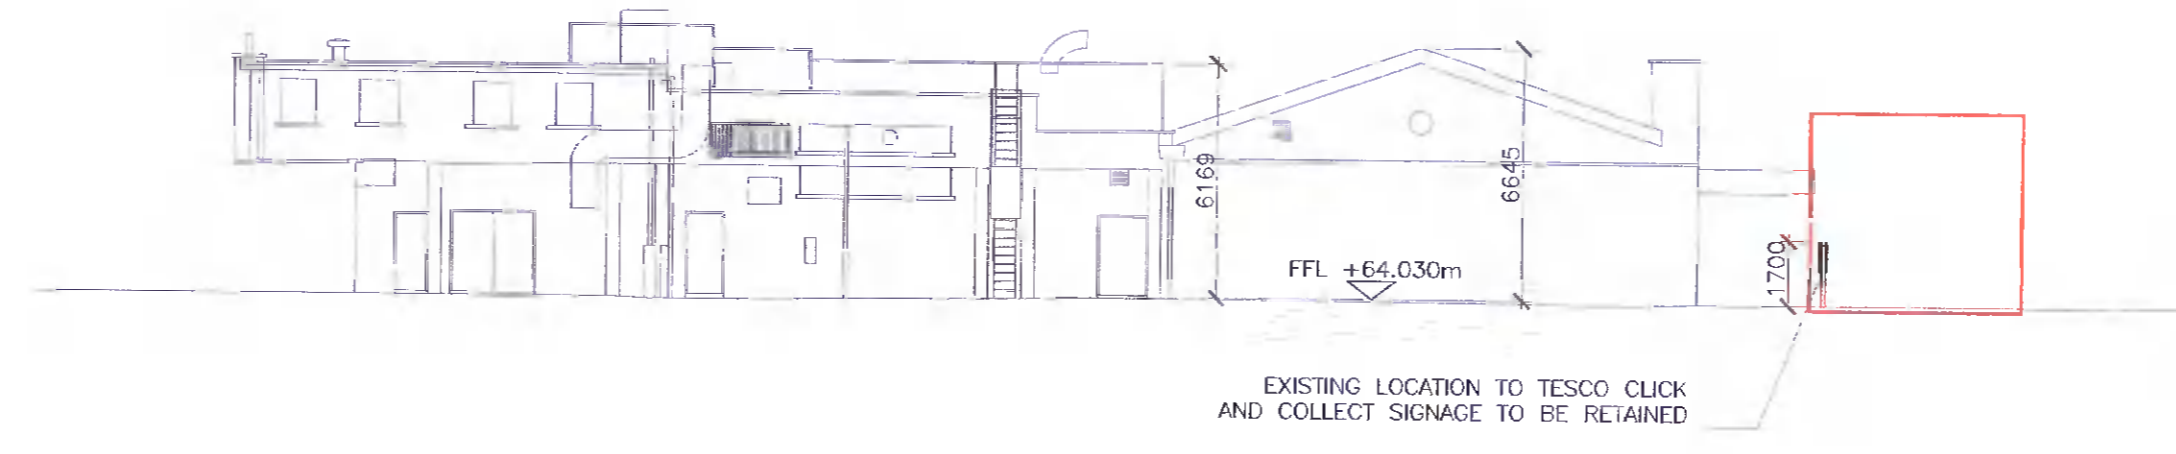

LEGEND
 AREA SUBJECT TO DEVELOPMENT

EXISTING CONTIGUOUS NORTHERN ELEVATION
 SCALE 1:200

PROPOSED CONTIGUOUS NORTHERN ELEVATION
 SCALE 1:200

KEY PLAN
 NTS

S2 PLANNING

© CRS
 This drawing and any design hereon is the copyright of the Consultants and must not be reproduced without their written consent. All drawings remain the property of the Consultants.

CLIENT:	TESCO IRELAND LTD.		
PROJECT:	TESCO CLICK AND COLLECT AT CLONDALKIN, CO. DUBLIN		
TITLE:	CLICK AND COLLECT EXISTING AND PROPOSED ELEVATIONS SHEET 2		
DRAWN:	CHECKED:	APPROVED:	JOB NO:
AH	ED	DH	210699_046
DATE:	SCALE:	DRAWING NO:	REV:
21/02/2022	1:200	210699_046-ORS-Z1-00-DR-A-20	P01