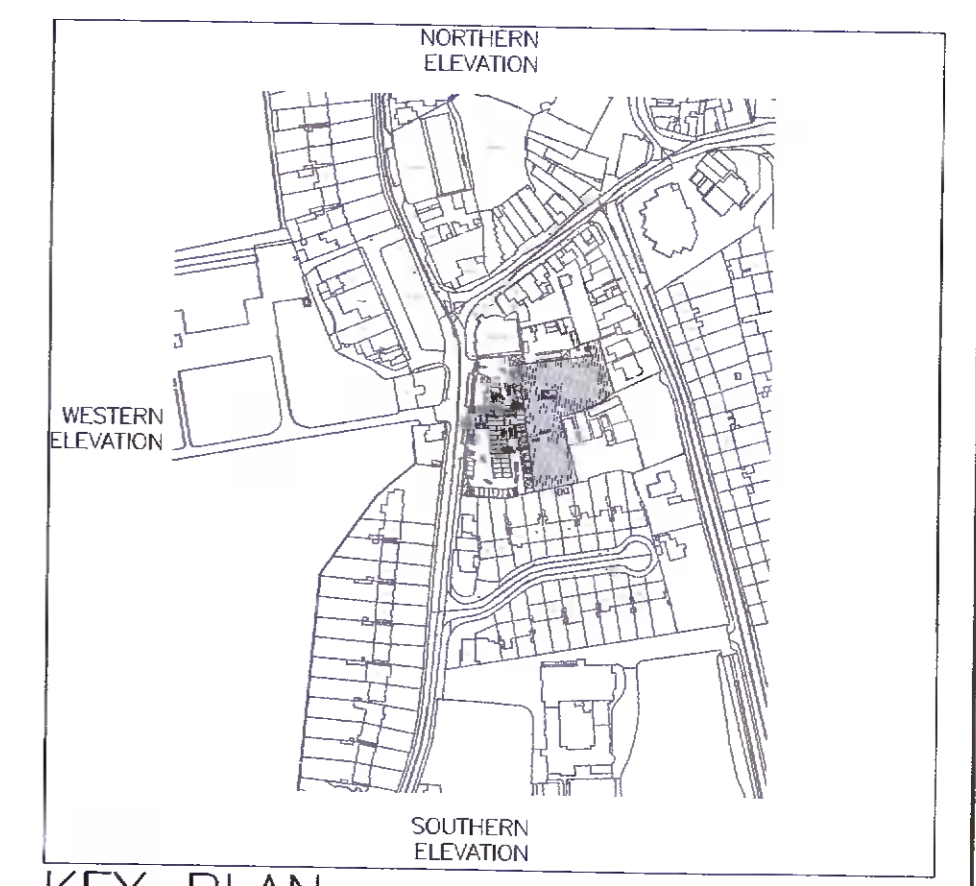

LEGEND
 AREA SUBJECT TO DEVELOPMENT

EXISTING CONTIGUOUS NORTHERN ELEVATION
 SCALE 1:200

PROPOSED CONTIGUOUS NORTHERN ELEVATION
 SCALE 1:200

KEY PLAN
 NTS

S2 PLANNING

© CRS
 This drawing and any design hereon is the copyright of the Consultants and must not be reproduced without their written consent. All drawings remain the property of the Consultants.