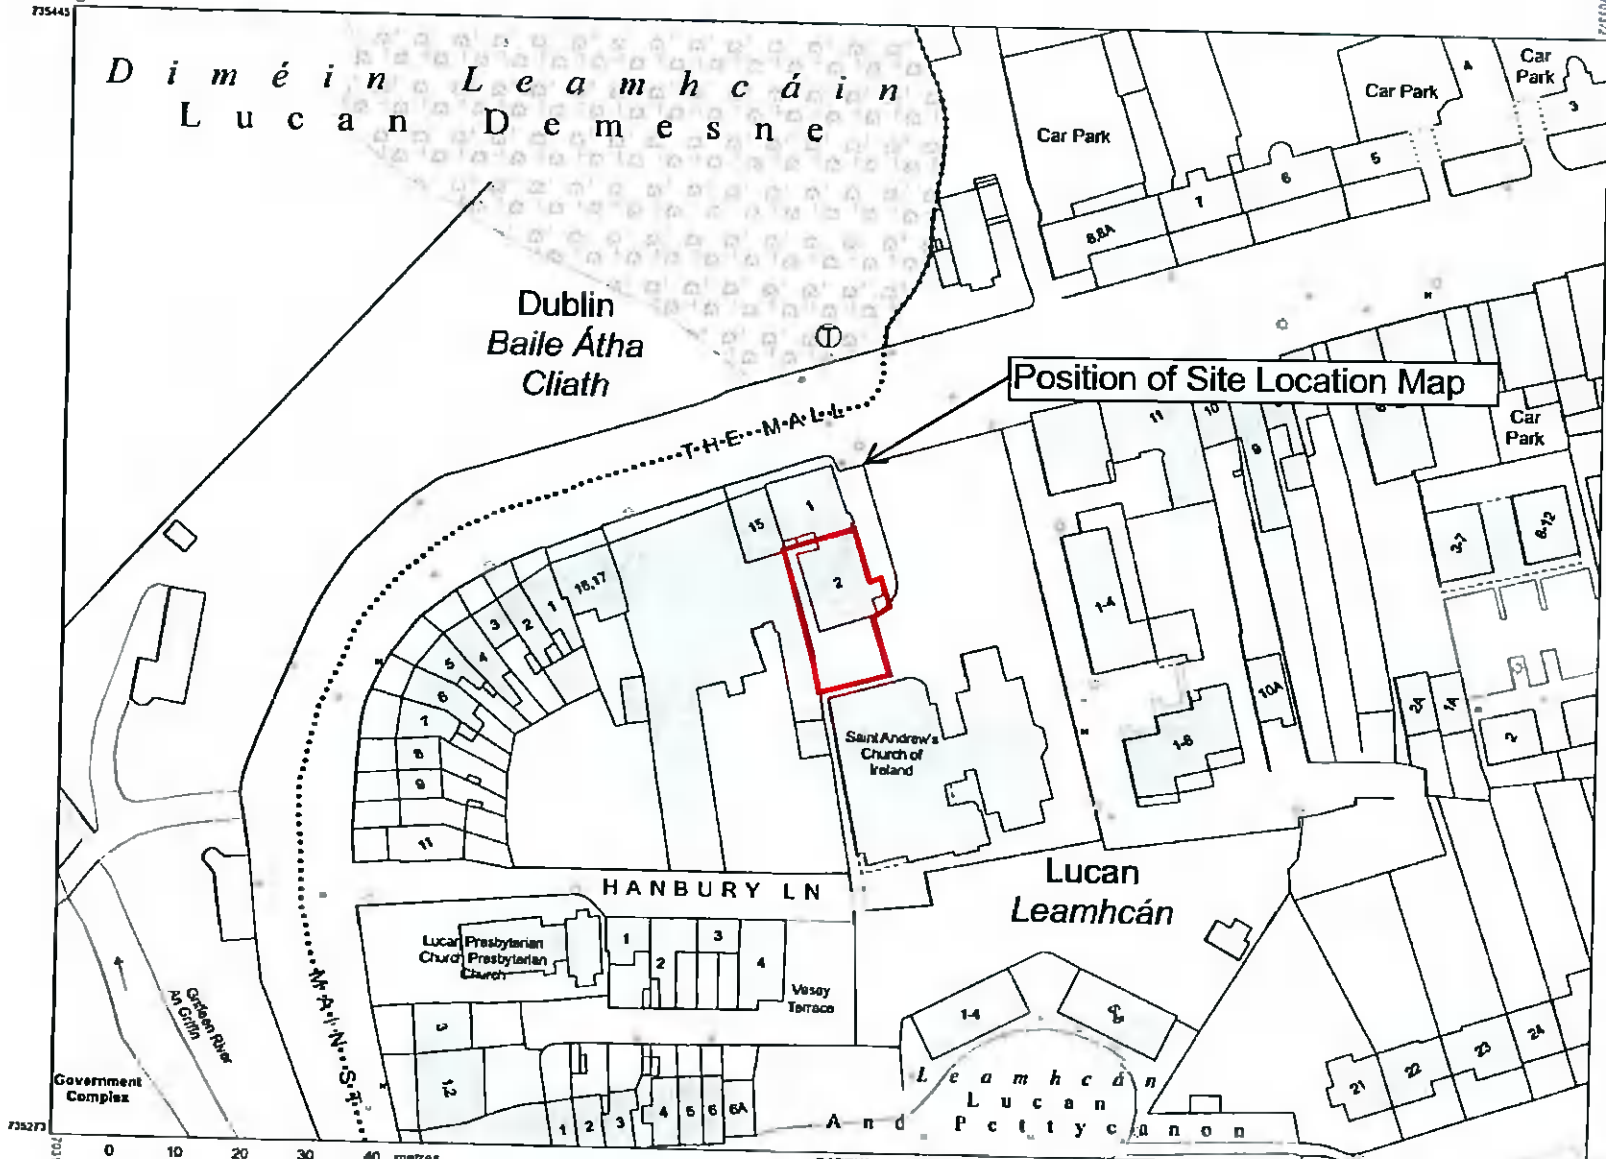

Planning Pack Map

CENTRE COORDINATES:
ITM 703258,735359

PUBLISHED: 05/04/2022 **ORDER NO.:** 50260513_1

MAP SERIES: 1:1,000 **MAP SHEETS:** 3194-25

COMPILED AND PUBLISHED BY:
Ordnance Survey Ireland,
Phoenix Park,
Dublin 8,
Ireland.

The representation on this map
of a road, track or footpath
is not evidence of the existence
of a right of way.

Ordnance Survey maps
never show legal property
boundaries, nor do they
show ownership of
physical features.

© Suirbhéireacht Ordnáis Éireann,
2022
© Ordnance Survey Ireland, 2022
www.osi.ie/copyright

LEGEND:
<http://www.osi.ie>
search Large Scale Legend

OUTPUT SCALE: 1:1,000

CAPTURE RESOLUTION:
The map objects are only accurate to the
resolution at which they were captured.
Output scale is not indicative of data capture scale.
Further information is available at
<http://www.osi.ie>, search 'Capture Resolution'