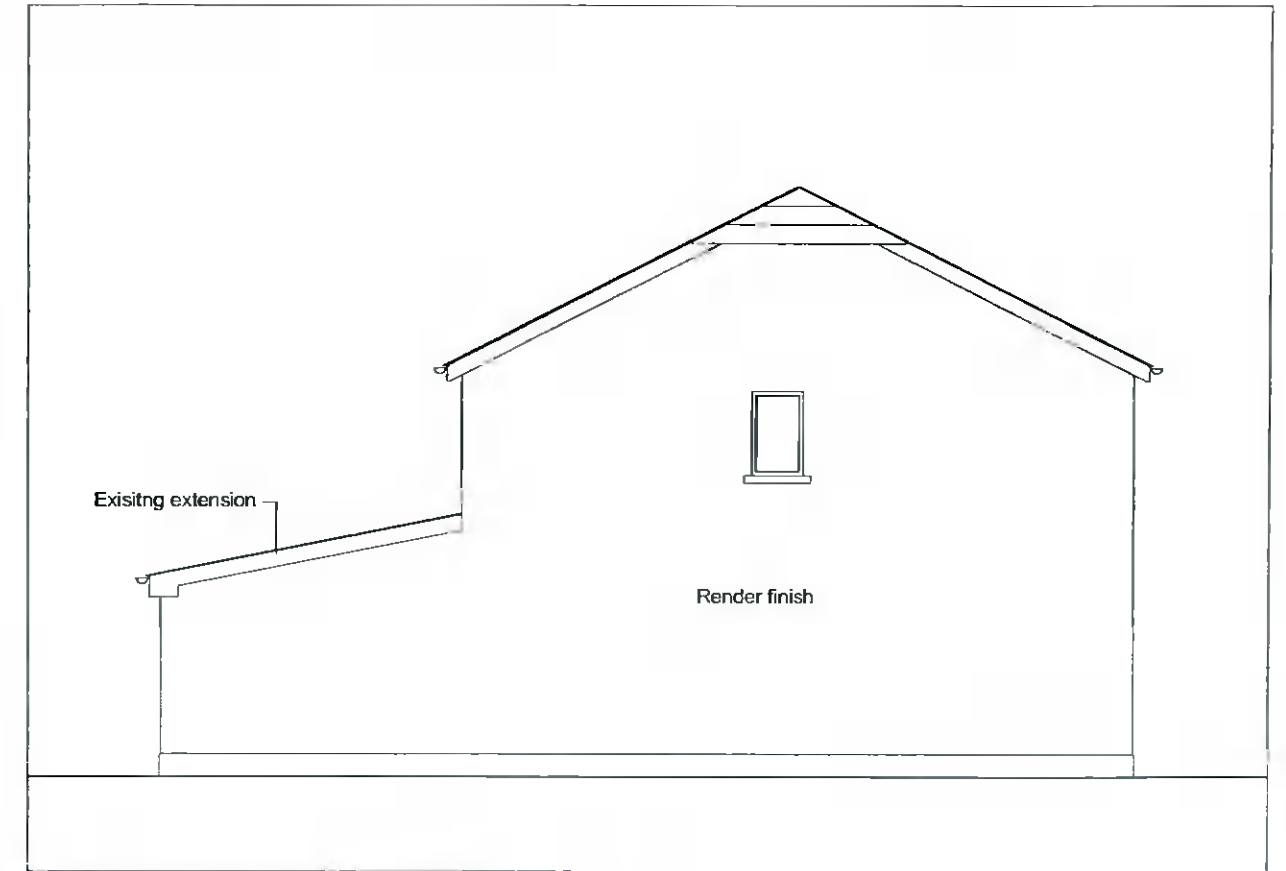

EXISTING SOUTH ELEVATION

EXISTING WEST ELEVATION

EXISTING NORTH ELEVATION

Rev		TITLE	
COLIN CARROLL Architectural and Energy Design 96, Wheatfield, Bray, Co. Wicklow Tel: 086 8116806		EXISTING ELEVATIONS	
Client	ELDHOSE VARGHESE	Scale	Rev No
Location	32, LIFFEY PARK LIFFEY VALLEY PARK LUCAN, CO. DUBLIN	1:100	
		Date	Drg No
		11/04/2022	22-06-02