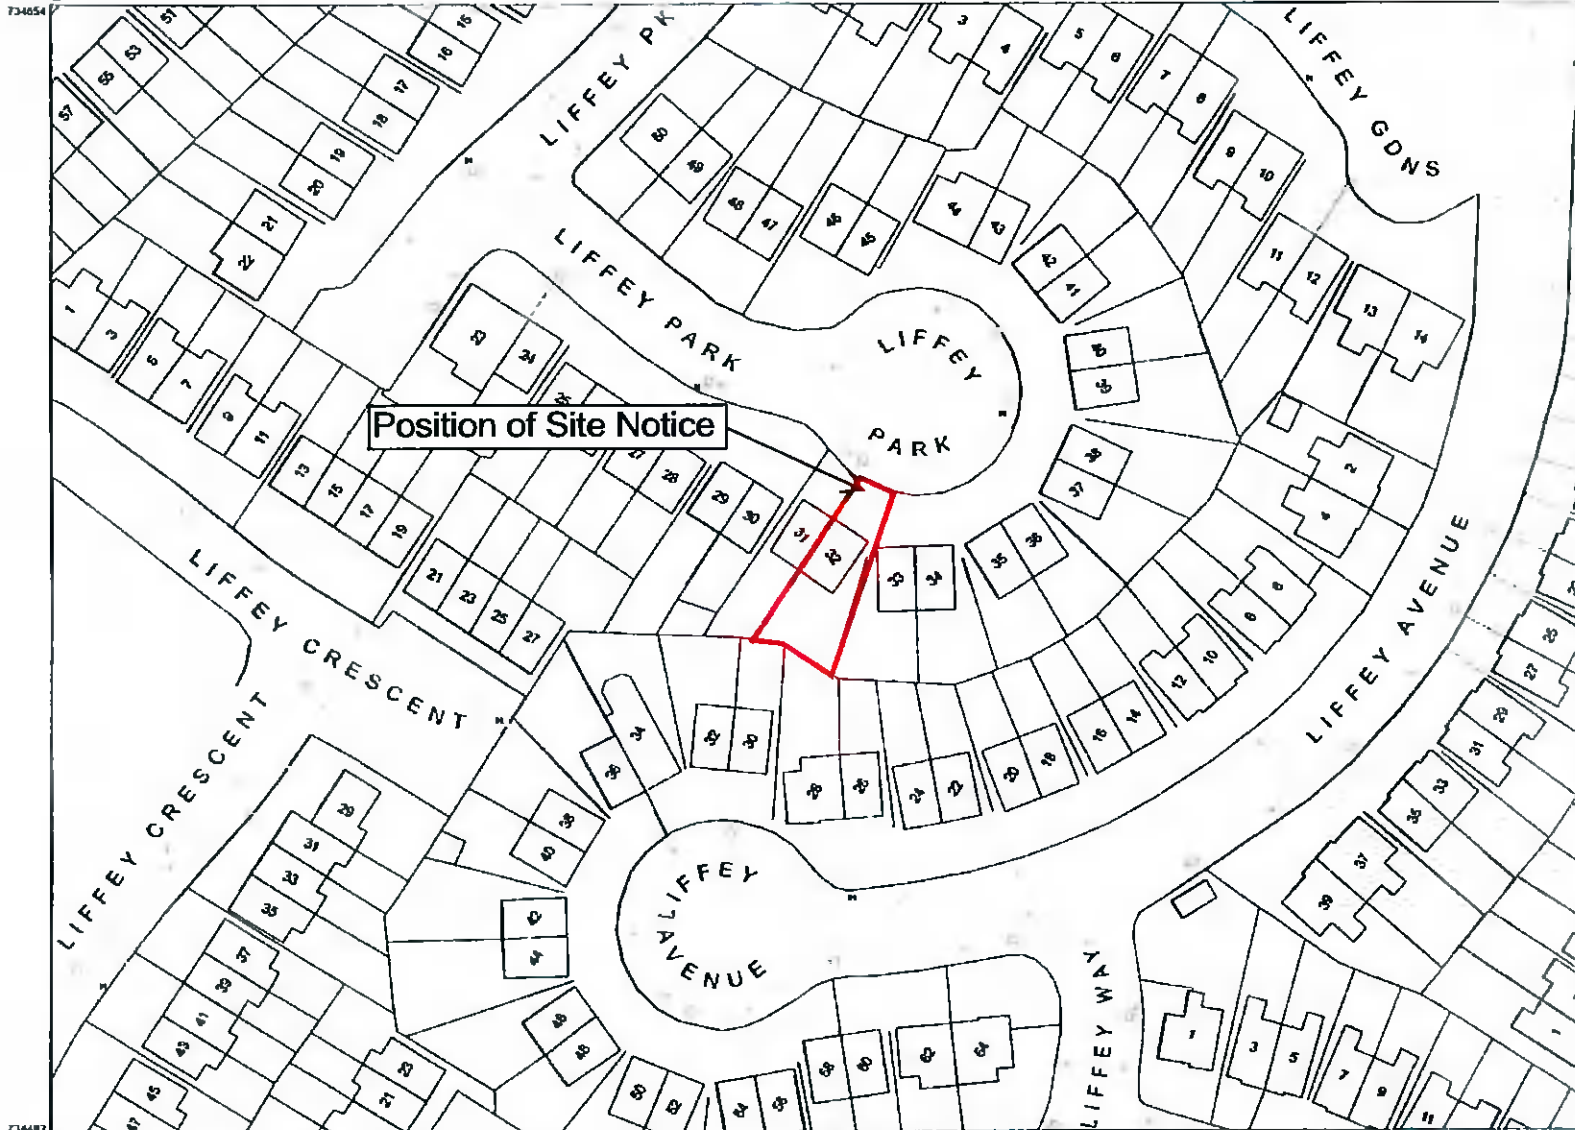

# Planning Pack Map

**CENTRE COORDINATES:**  
ITM 705435,734566

**PUBLISHED:** 11/04/2022     **ORDER NO.:** 50261722\_1

**MAP SERIES:** 1:1,000     **MAP SHEETS:** 3261-02, 3261-03

**COMPILED AND PUBLISHED BY:**  
Ordnance Survey Ireland,  
Phoenix Park,  
Dublin 8,  
Ireland.

The representation on this map  
of a road, track or footpath  
is not evidence of the existence  
of a right of way.

Ordnance Survey maps  
never show legal property  
boundaries, nor do they  
show ownership of  
physical features.