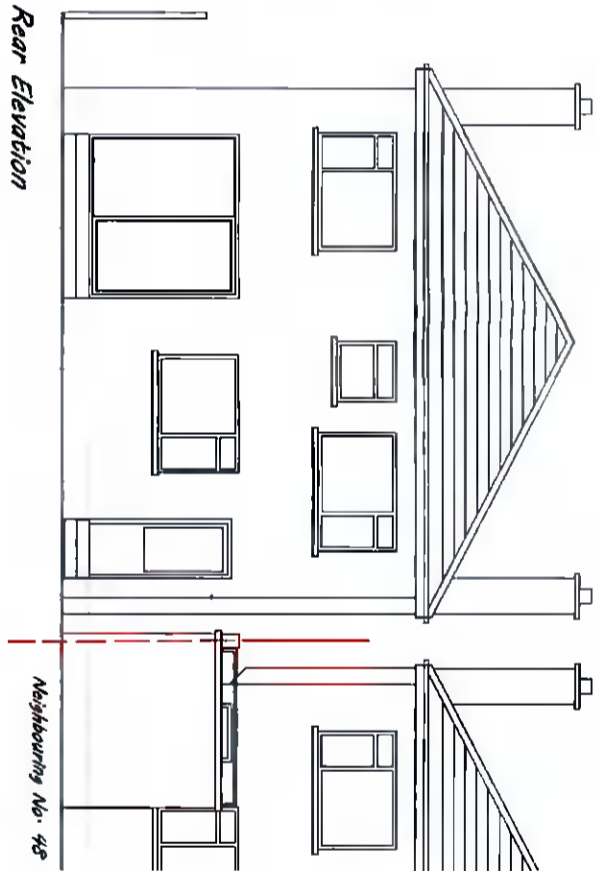

Ground floor plan  
(proposed)

Rear Elevation

Side Elevation

Side Elevation (from No. 48)

49 Beech Grove  
Lucan  
Co. Dublin

Plans and Elevations (proposed)

004

1:110