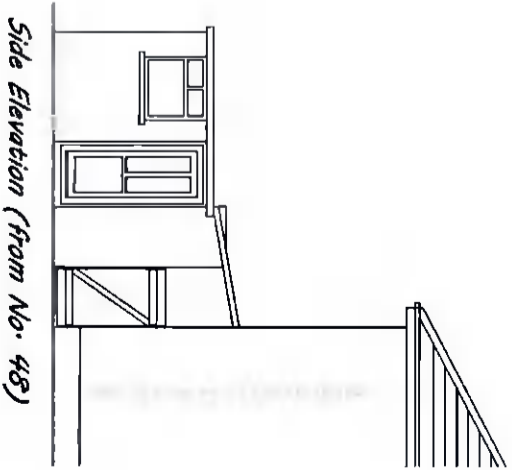

Ground floor plan  
(proposed)

Rear Elevation

Side Elevation

Side Elevation (from No. 48)

49 Beech Grove  
Lucan  
Co. Dublin

Plans and Elevations (proposed)

004

1:110