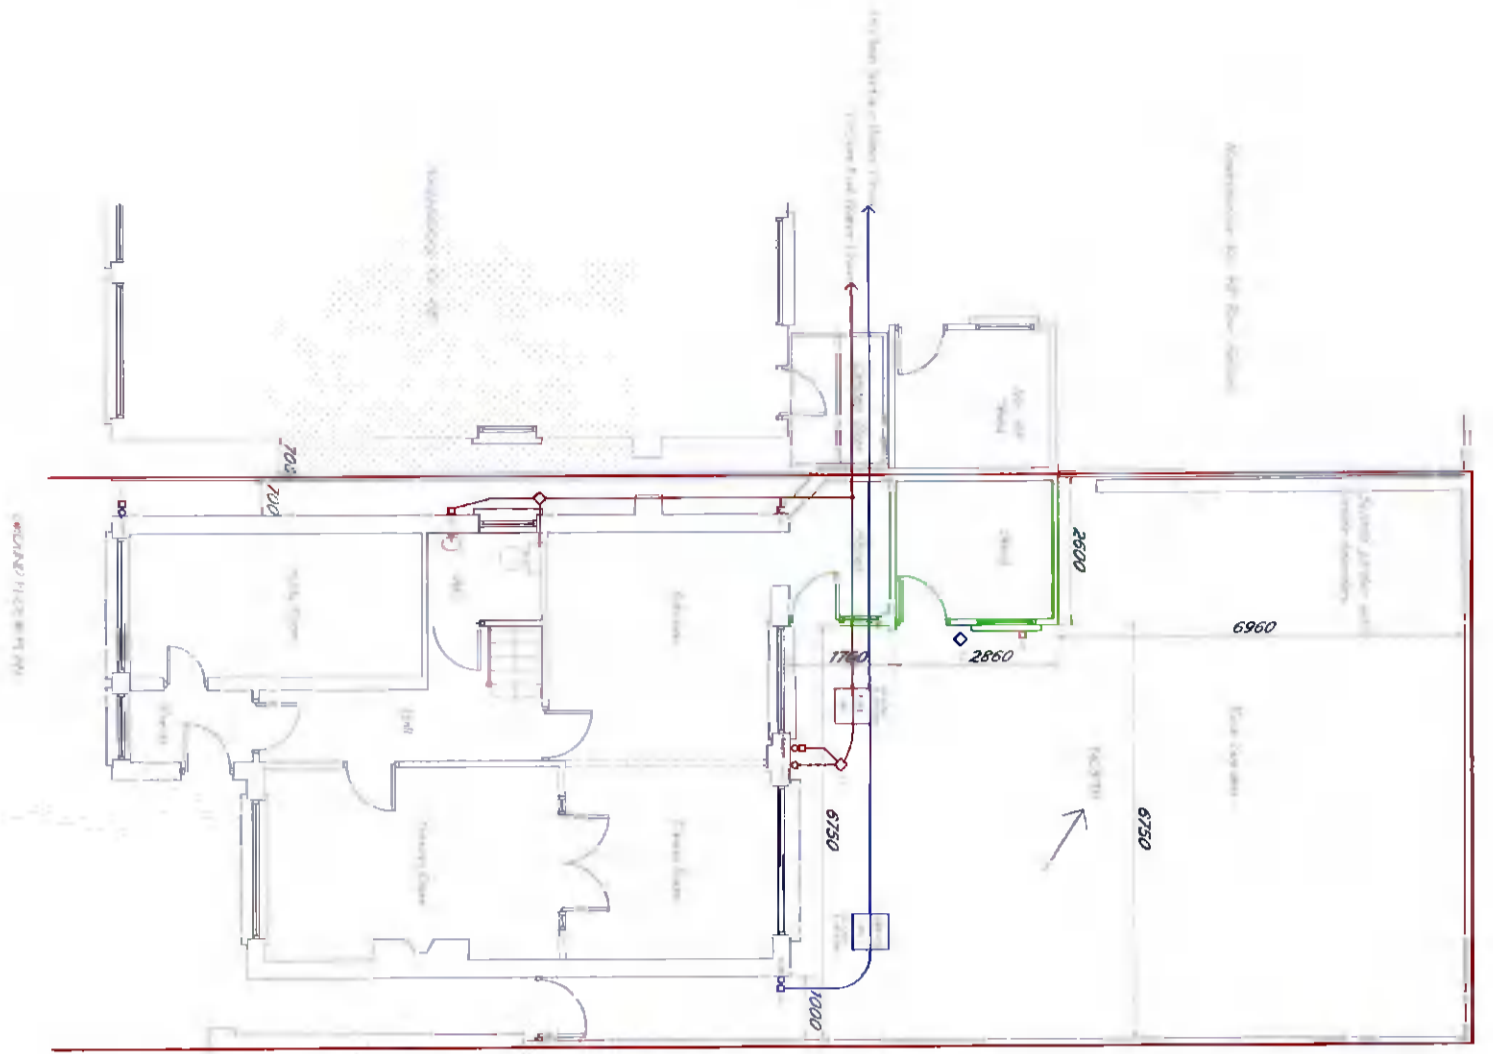

Do not scale - Use figured dimensions only.

Existing to be removed
(shown in red)

PROJECT 49 Beach Grove Liscan Co. Dublin		TITLE Plans and Elevations (Existing)	
DRAWING NO. 003	SCALE 1:100	SHEET NO. 2	