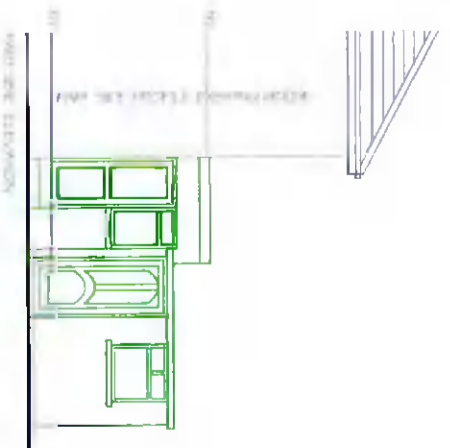

Do not scale - Use figured dimensions only.

Existing to be removed
(shown in red)

PROJECT 49 Beach Grove Liscan Co. Dublin		TITLE Plans and Elevations (Existing)	
DRAWING NO. 003	SCALE 1:100	SHEET NO. 2	