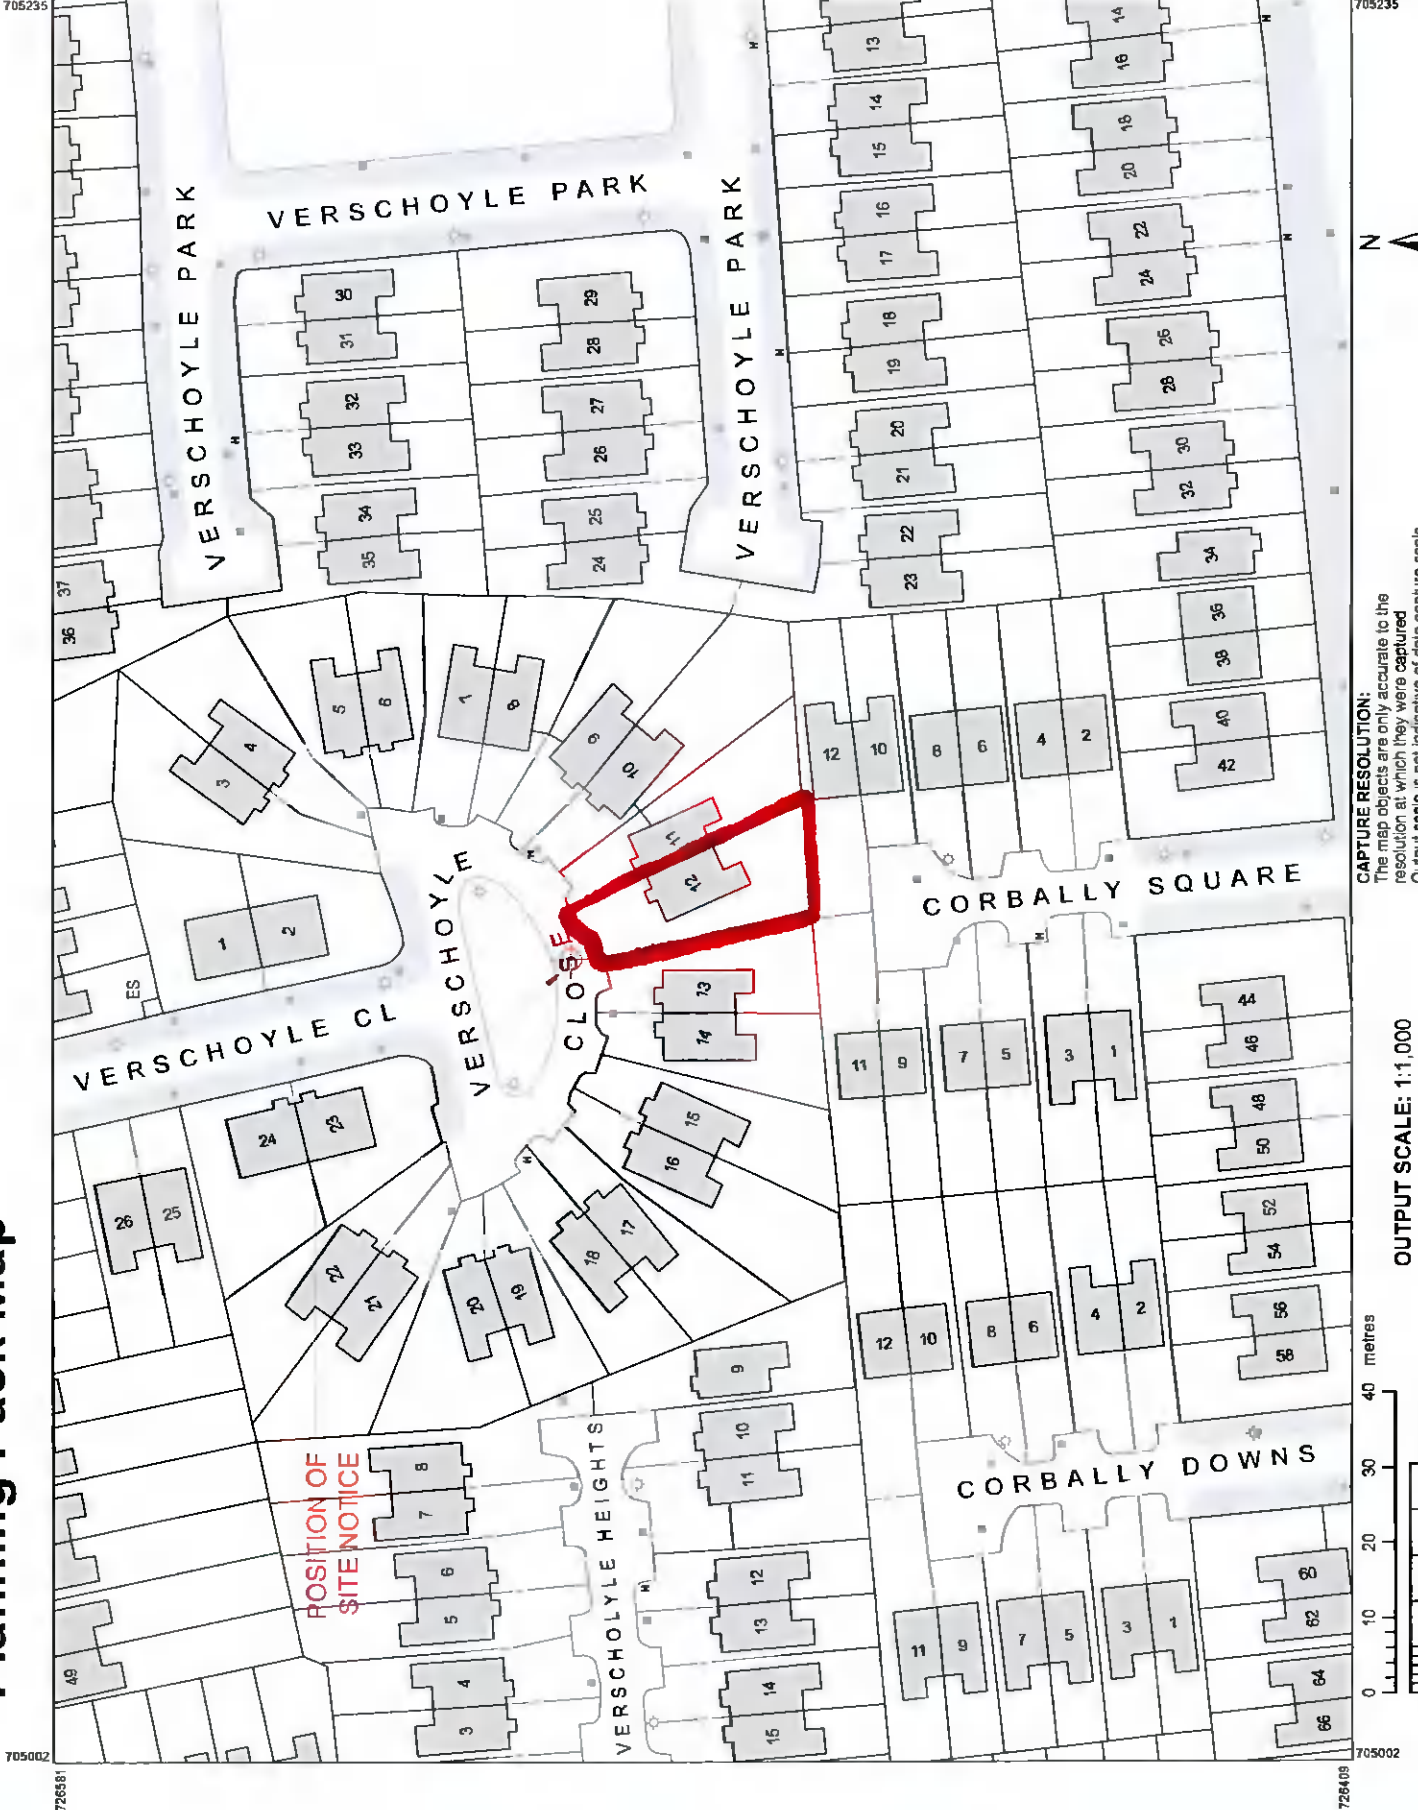

Planning Pack Map

CENTRE COORDINATES:
ITM 705119,726495

ORDER NO.:
50260764_1

PUBLISHED:
06/04/2022

MAP SERIES:
1:1,000

MAP SHEETS:
3389-22

COMPILED AND PUBLISHED BY:
Ordnance Survey Ireland,
Phoenix Park,
Dublin 8,
Ireland.

Unauthorised reproduction
infringes Ordnance Survey Ireland
and Government of Ireland
copyright.

All rights reserved.
No part of this publication may
be copied, reproduced
or transmitted in any form
or by any means without the prior
written permission of
the copyright owners.

The representation on this map
of a road, track or footpath
is not evidence of the existence
of a right of way.

Ordnance Survey maps
never show legal property
boundaries, nor do they
show ownership of
physical features.

© Suirbhéireacht Ordánáis Éireann,
2022
© Ordnance Survey Ireland, 2022
www.osi.ie/copyright

LEGEND:
<http://www.osi.ie>,
search 'Large Scale Legend'

CAPTURE RESOLUTION:
The map objects are only accurate to the
resolution at which they were captured.
Output scale is not indicative of data capture scale.
Further information is available at
<http://www.osi.ie> search 'Capture Resolution'

OUTPUT SCALE: 1:1,000