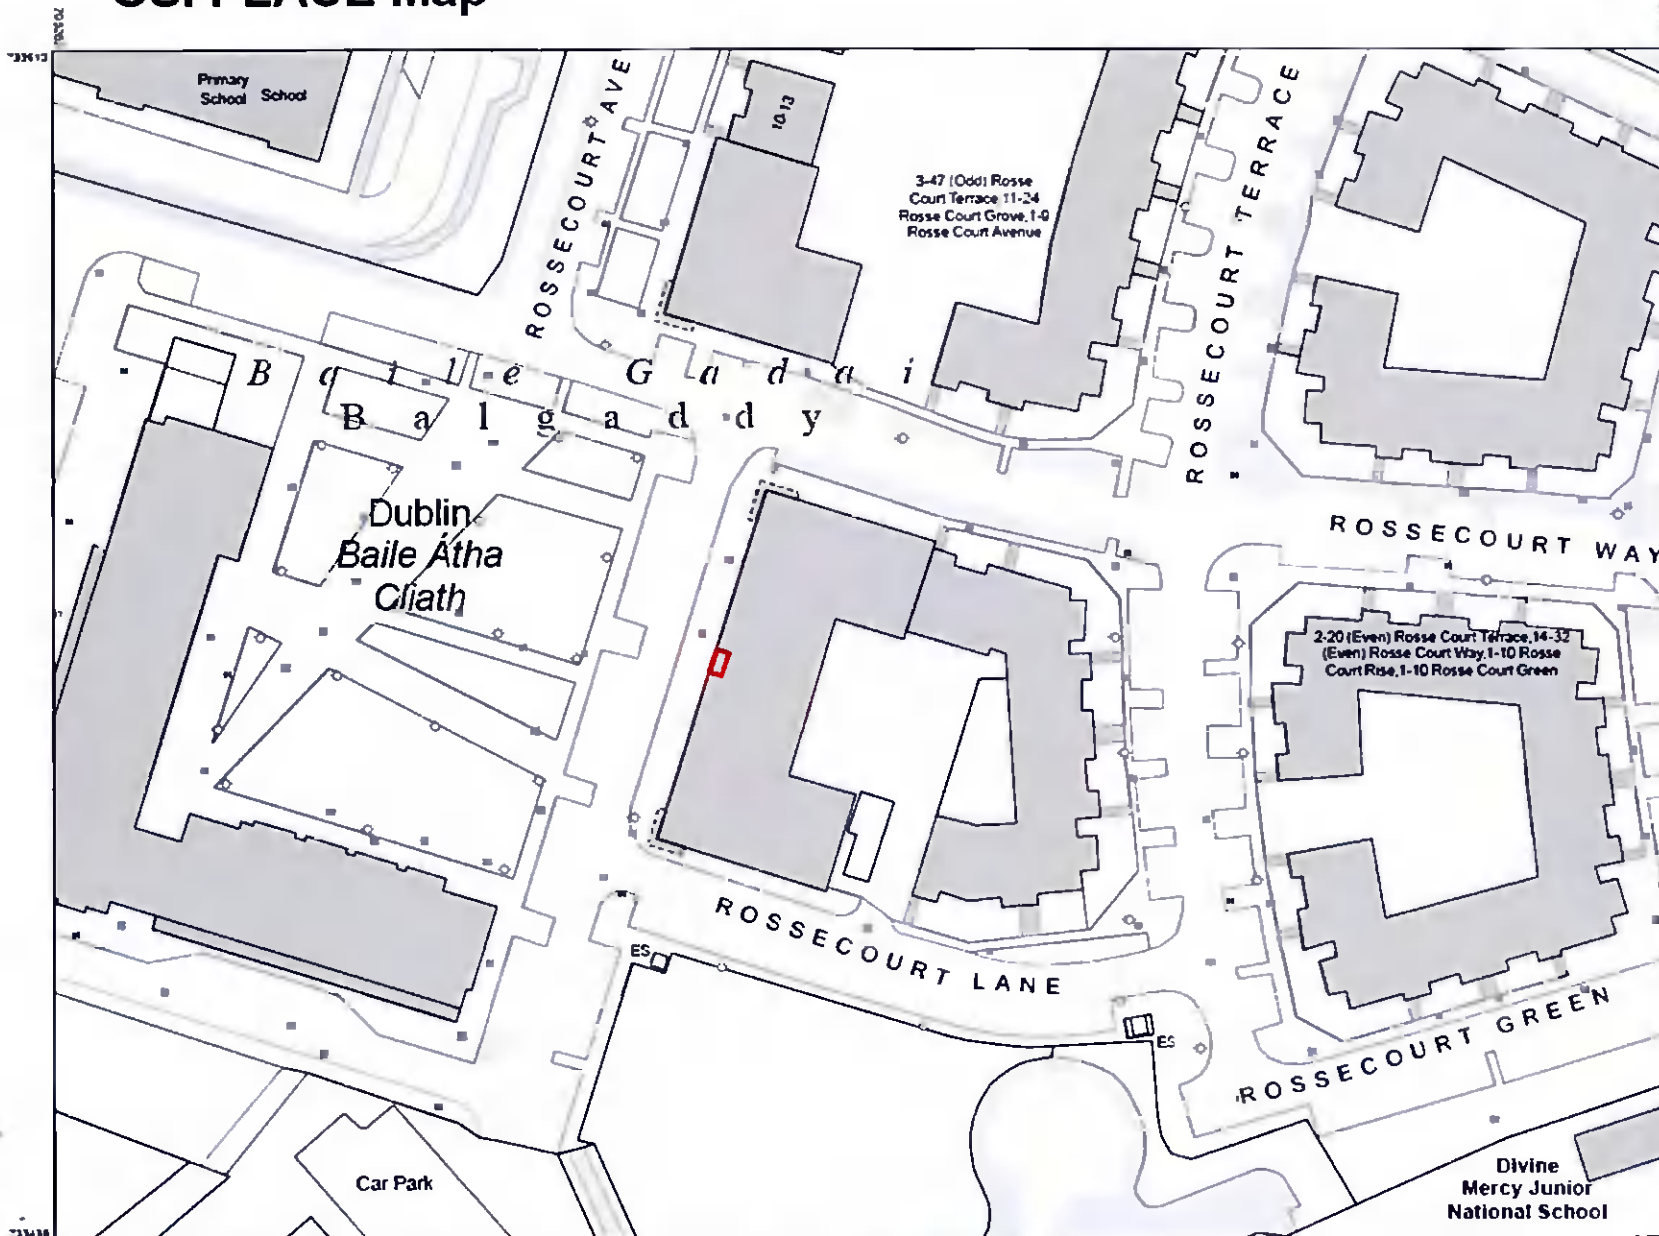

# OSi PLACE Map

**CENTRE COORDINATES:**  
 ITM 705379,733524

**PUBLISHED:** 04/05/2022  
**ORDER NO.:** 50265887\_1

**MAP SERIES:** 1:1,000  
**MAP SHEETS:** 3261-12

**COMPILED AND PUBLISHED BY:**  
 Ordnance Survey Ireland,  
 Phoenix Park,  
 Dublin 8,  
 Ireland

The representation on this map  
 of a road, track or footpath  
 is not evidence of the existence  
 of a right of way

Ordnance Survey maps  
 never show legal property  
 boundaries, nor do they  
 show ownership of  
 physical features

The representation on this map of a road, track or footpath is not evidence of the existence of a right of way

Ordnance Survey maps never show legal property boundaries, nor do they show ownership of physical features.