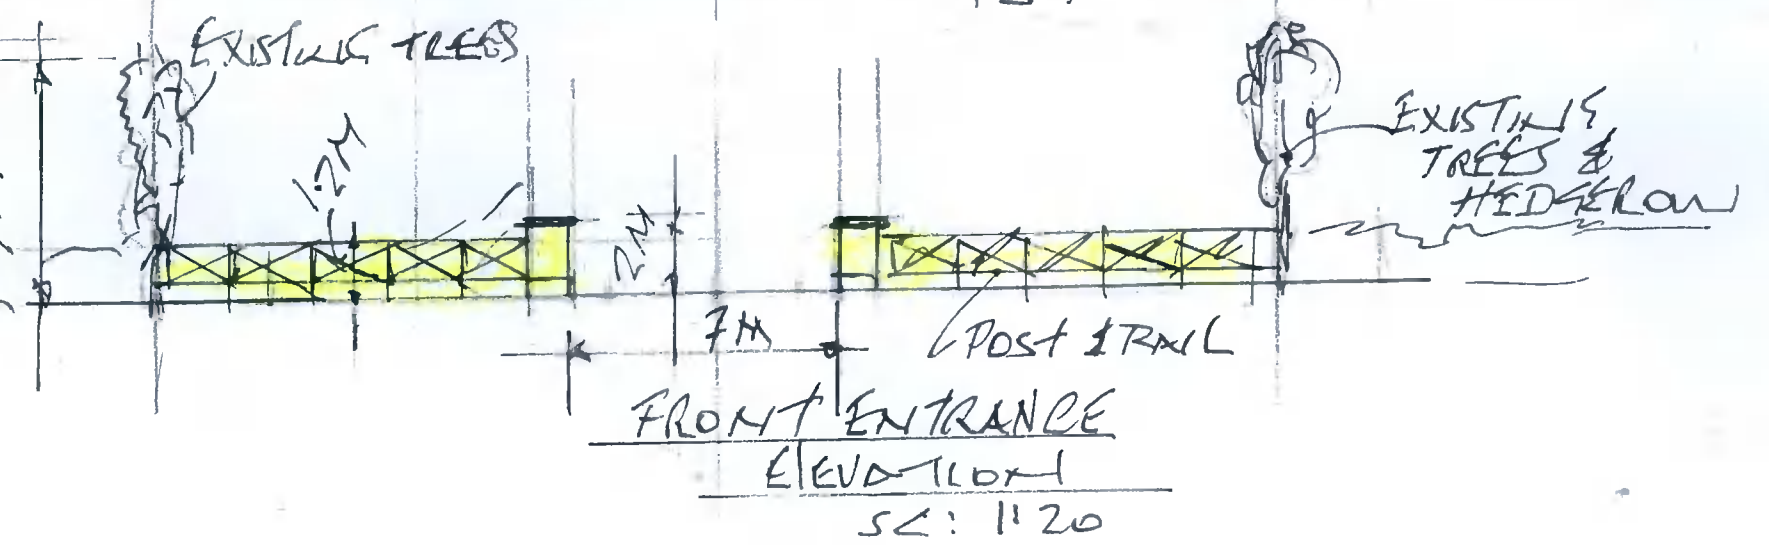

DAVE O'SULLIVAN
CROCKAUN A DREENASH
RATHCOLE
CO DUBLIN

NORTH
▽

John Dushan
Architect

To HOUSE

GATES

WINDS WALLS
POST & RAIL
POST & RAIL

Planning Pack Map

СНОСАН НА АДРІГІШНЕГАЧ
CPOCKAУНАДРЕЕНАВ

SC: 1:1000

DRIVE DISULUVA

A
N

STYLOUSKHA
ARCHITECT
21 DODSBULO
ROAD
WELSH
0862677344