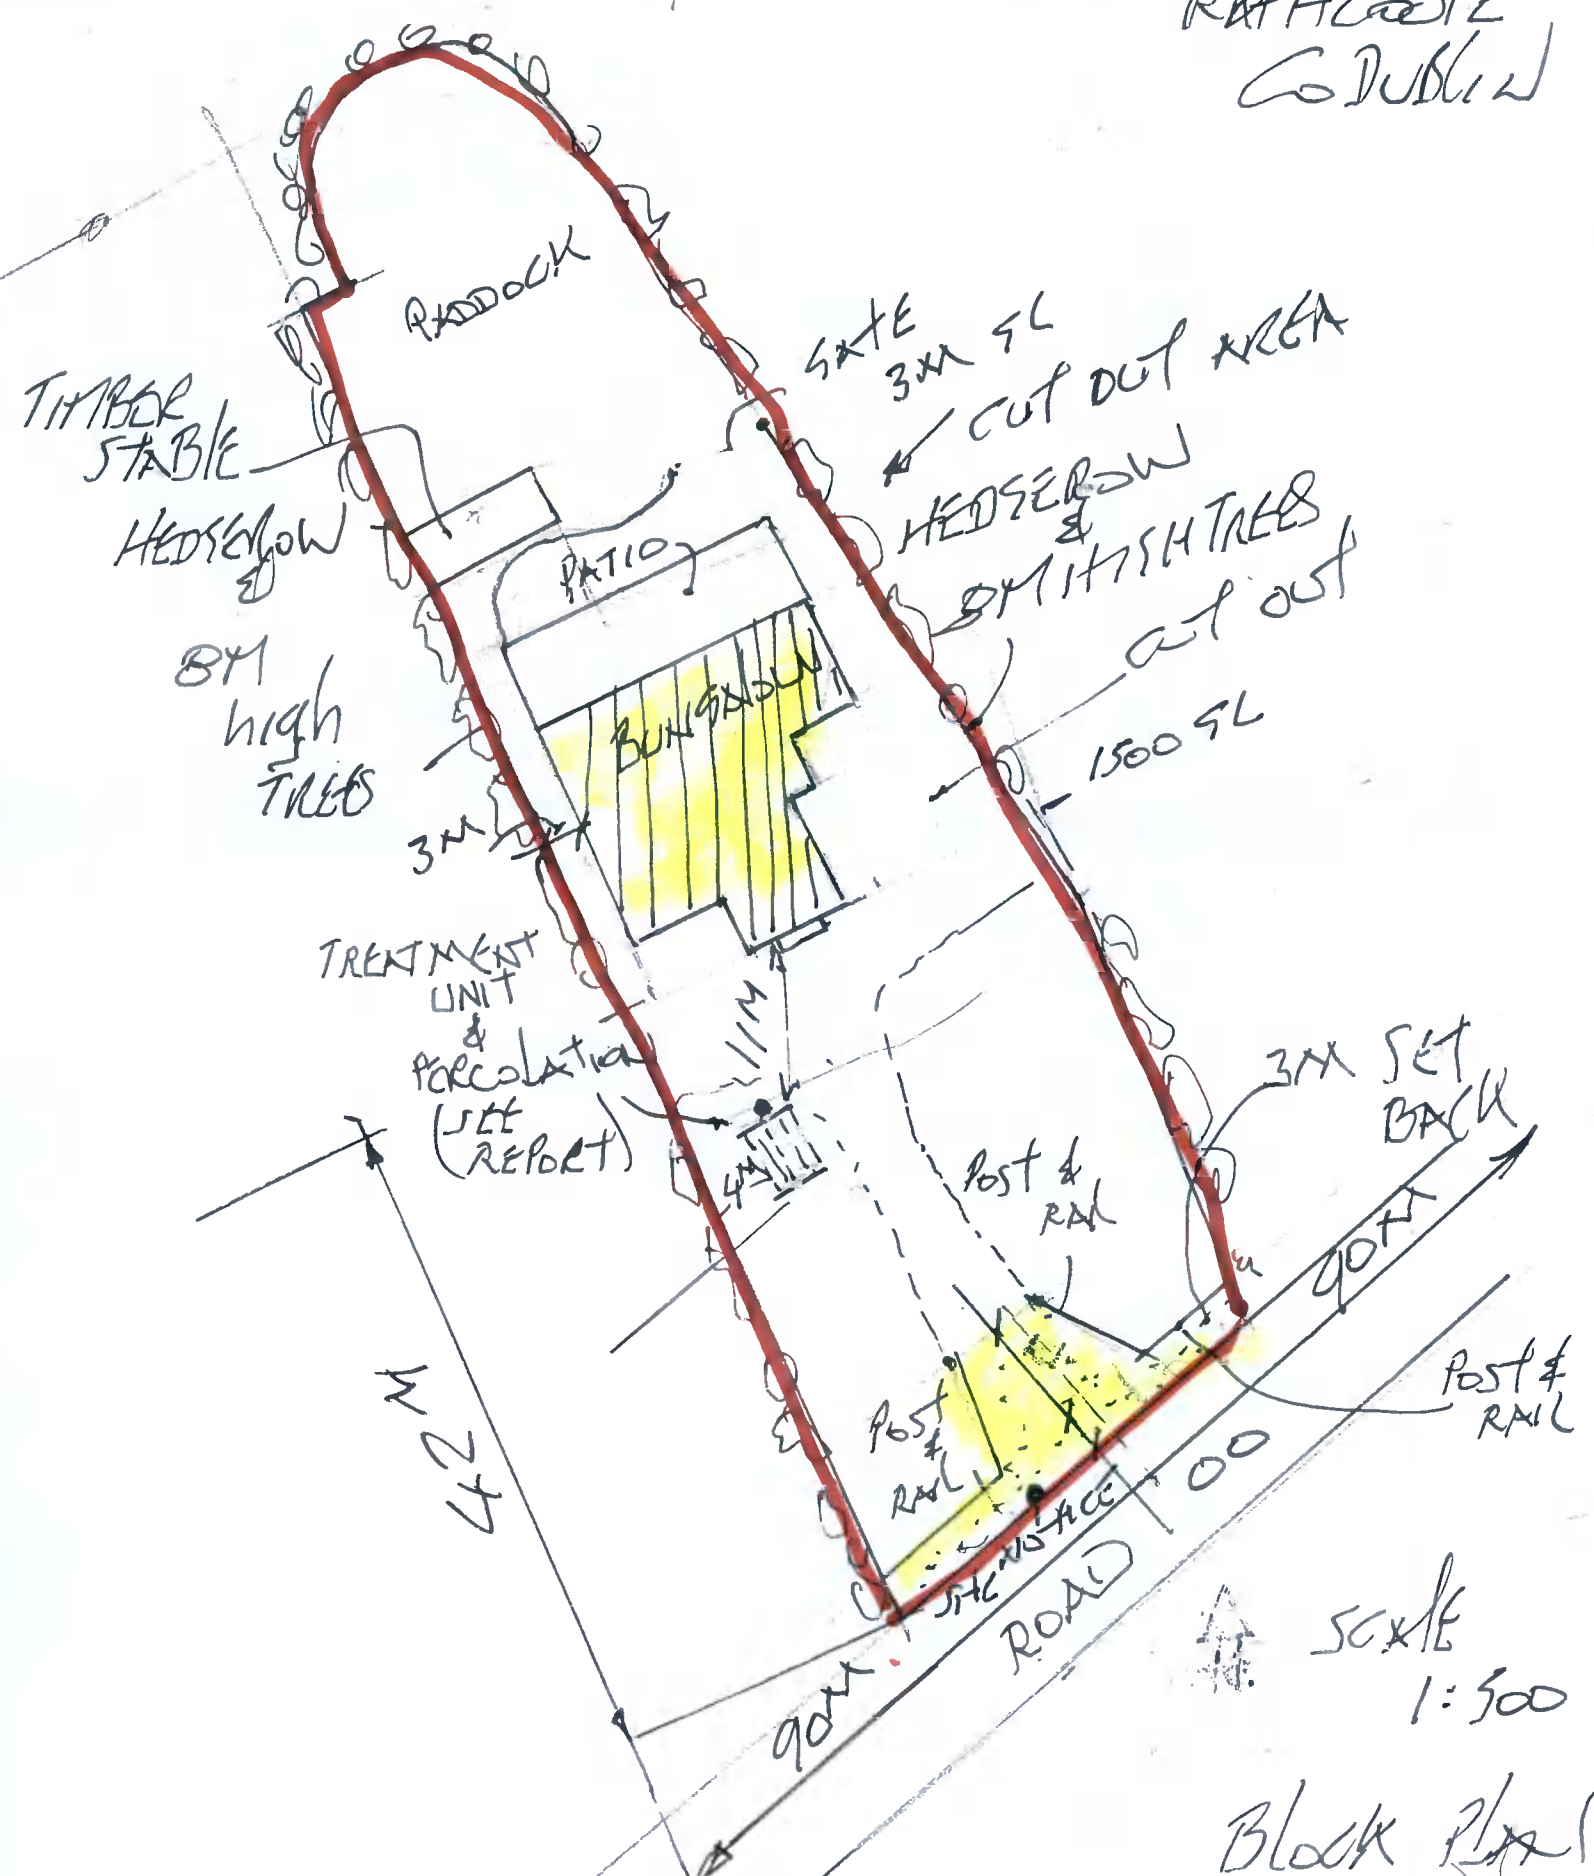

DAVE O'SULLIVAN
CROCKAUN A DREENASH
RATHCOLE
CO DUBLIN

NORTH
▽

John Dushan
Architect

To HOUSE

GATES

WINDS WALLS
POST & RAIL
POST & RAIL

Planning Pack Map

СНОСАН НА АДРІГІШНЕГАЧ
CPOCKAУНАДРЕЕНАВ

SC: 1:1000

DRIVE DISULUVA

A
N

STYLOUSKHA
ARCHITECT
21 DODSBULO
ROAD
WELSH
0862677344