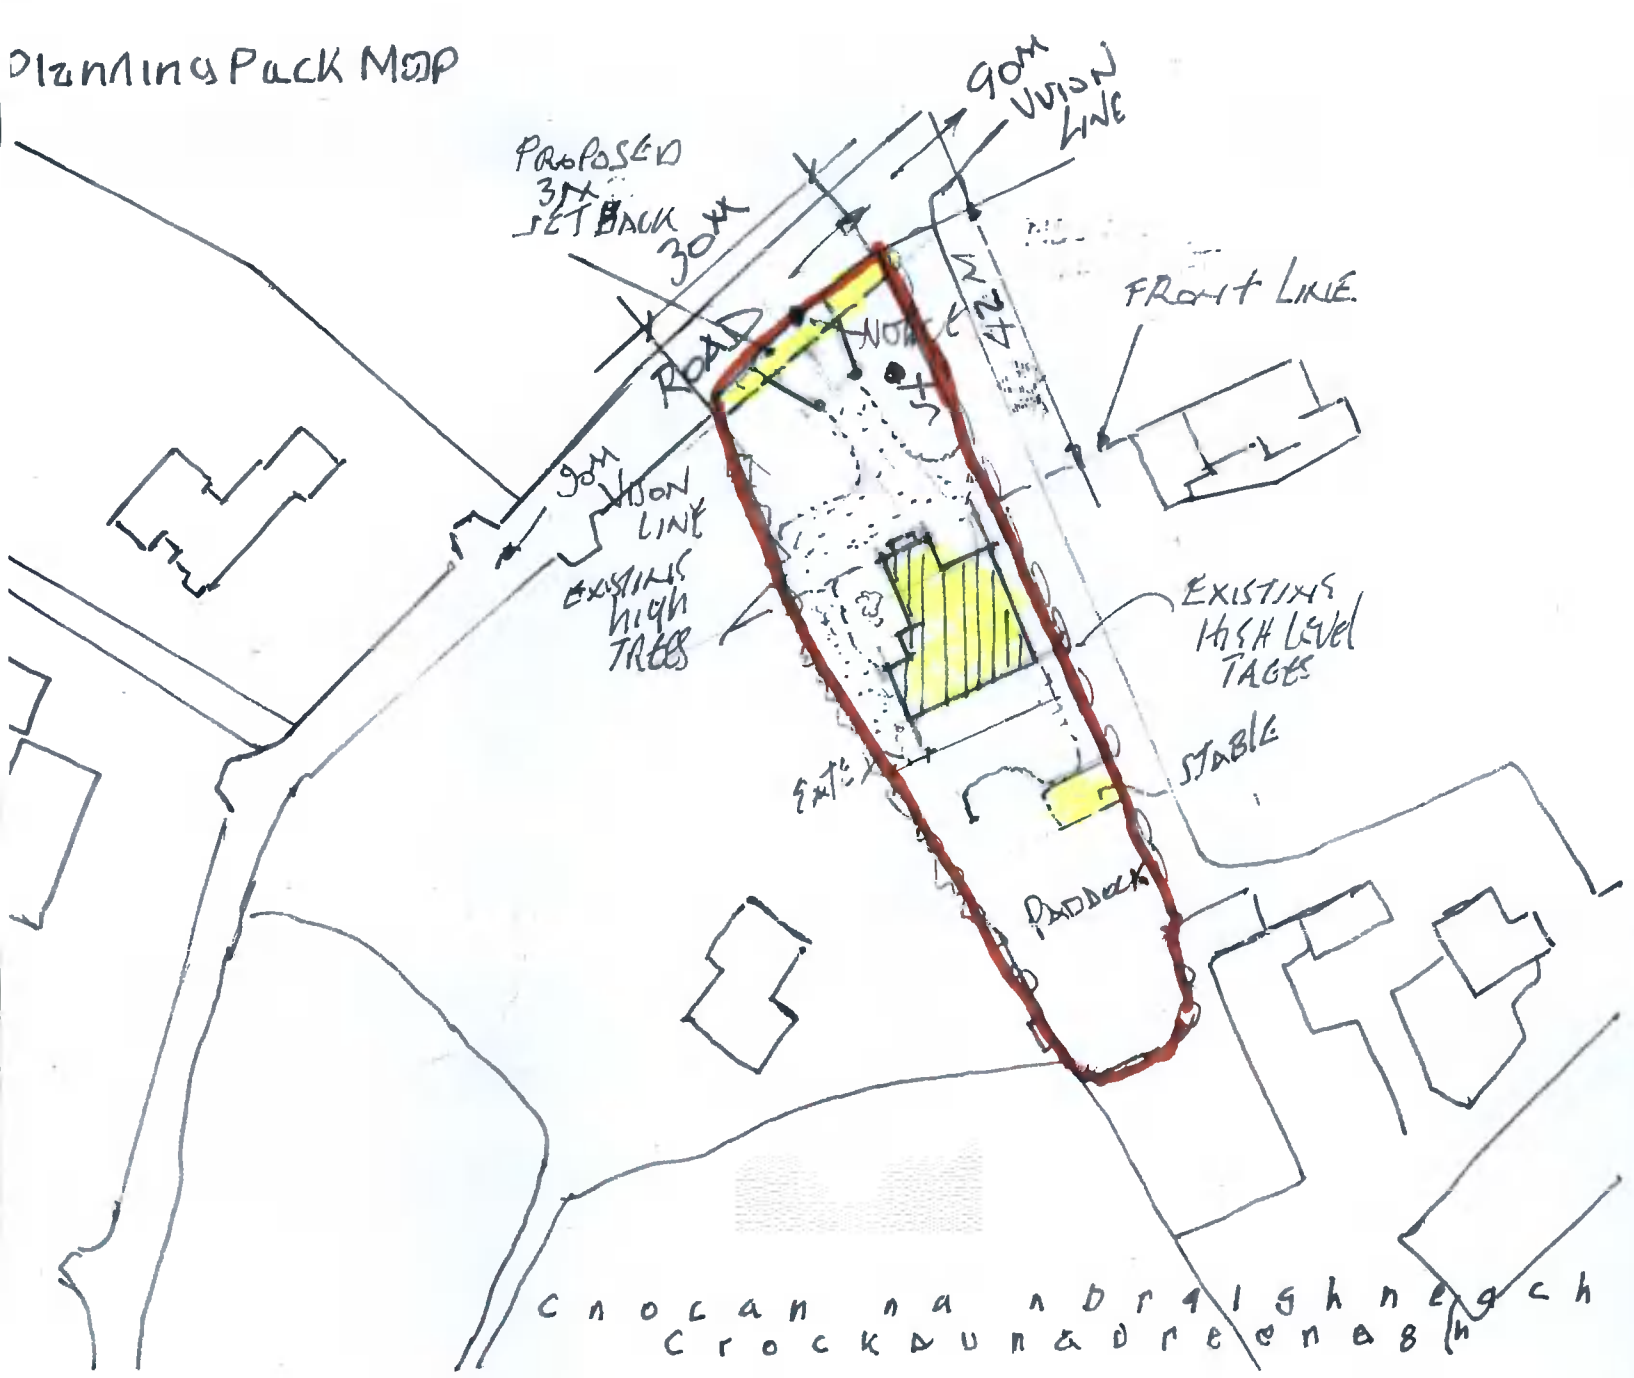

DAVE O'SULLIVAN
CROCKAUN A DREENASH
RATHCOLE
CO DUBLIN

NORTH
▽

John Dushan
Architect

To HOUSE

GATES

WINDS WALLS
POST & RAIL
POST & RAIL

Planning Pack Map

СНОСАН НА АДРІГІШНЕГАЧ
CPOCKAУНАДРЕЕНАВ

SC: 1:1000

DRIVE DISULUVA

A
N

STYLOUSKHA
ARCHITECT
21 DODSBULO
ROAD
WELSH
0862677344