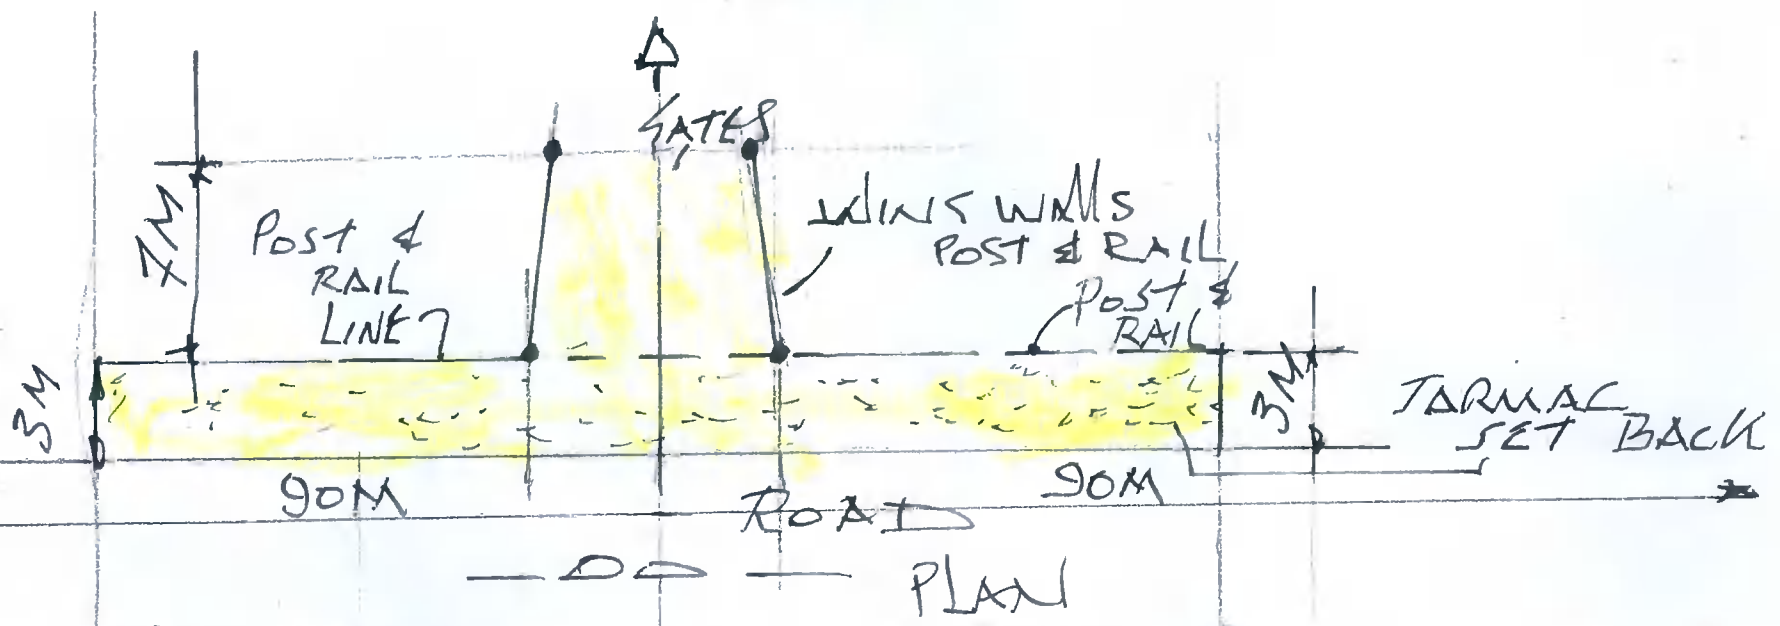

DAVE O'SULLIVAN
CROCKAUN A DREENASH
RATHCOLE
CO DUBLIN

NORTH
▽

John Dushan
Architect

To HOUSE

GATES

WINDS WALLS
POST & RAIL
POST & RAIL

Planning Pack Map

СНОСАН НА АДРІГІШНЕГАЧ
CPOCKAУНАДРЕЕНАВ

SC: 1:1000

DRIVE DISULUVA

A
N

STYLOUSKHA
ARCHITECT
21 DODSBULO
ROAD
WELSH
0862677344