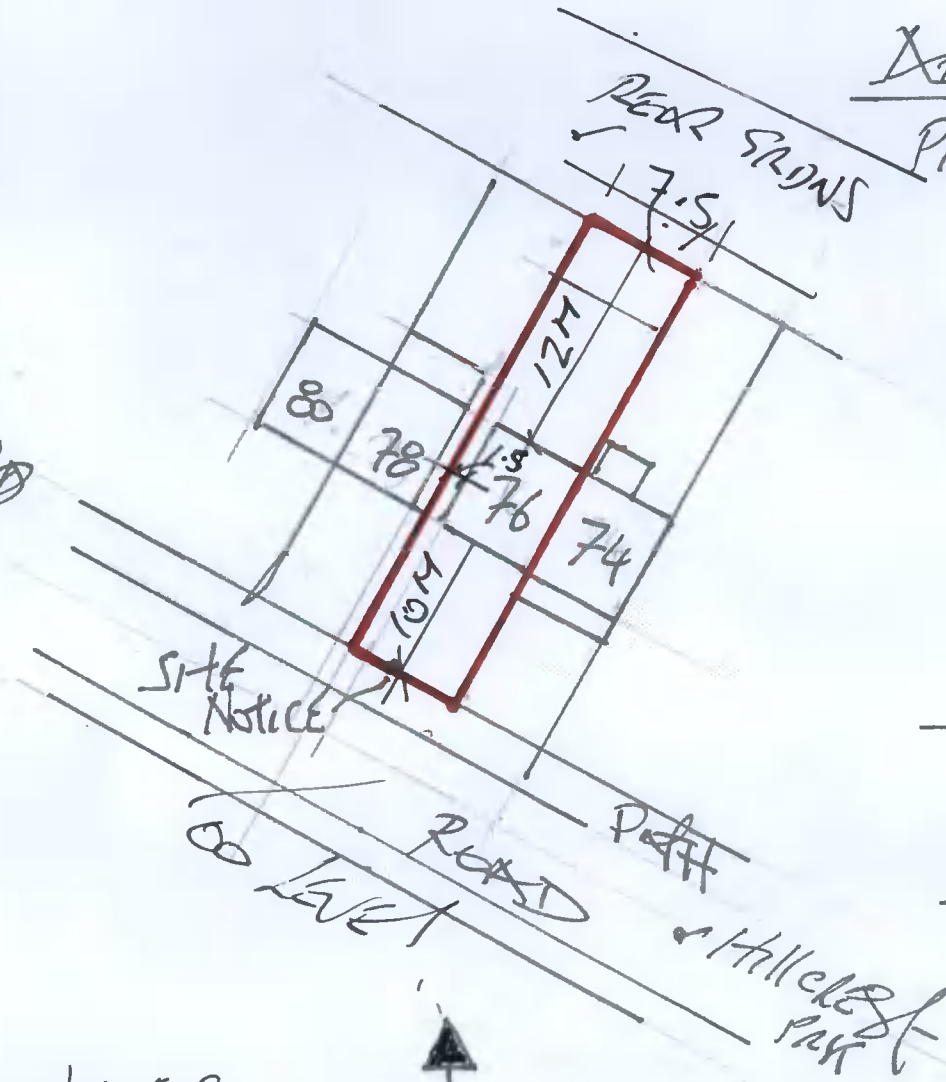

COLM McLOUGHLIN, ARCHITECT
 1 Rear Unit, Ground Floor,
 Library Square, Rathcoole, Co. Dublin.
 Tel/Fax: 4589 695 Mobile: 086.2617 344

ADIFE KELLY
 PROPOSED
 ATTIC CONVERSION
 AND H/P
 ALTERATIONS

21 DODS BORO RD
 LUCAN
 CO DUBLIN
 HOTEL
 ADDRESS.
 C/DOUGHER

Block PLAN
 SC: 1:500

BLN McLOUGHLIN
 ARCHITECT

CENTRE COORDINATES
 17M 702899.734517

11076 HILLCREST PARK
 LUCAN
 CO DUBLIN