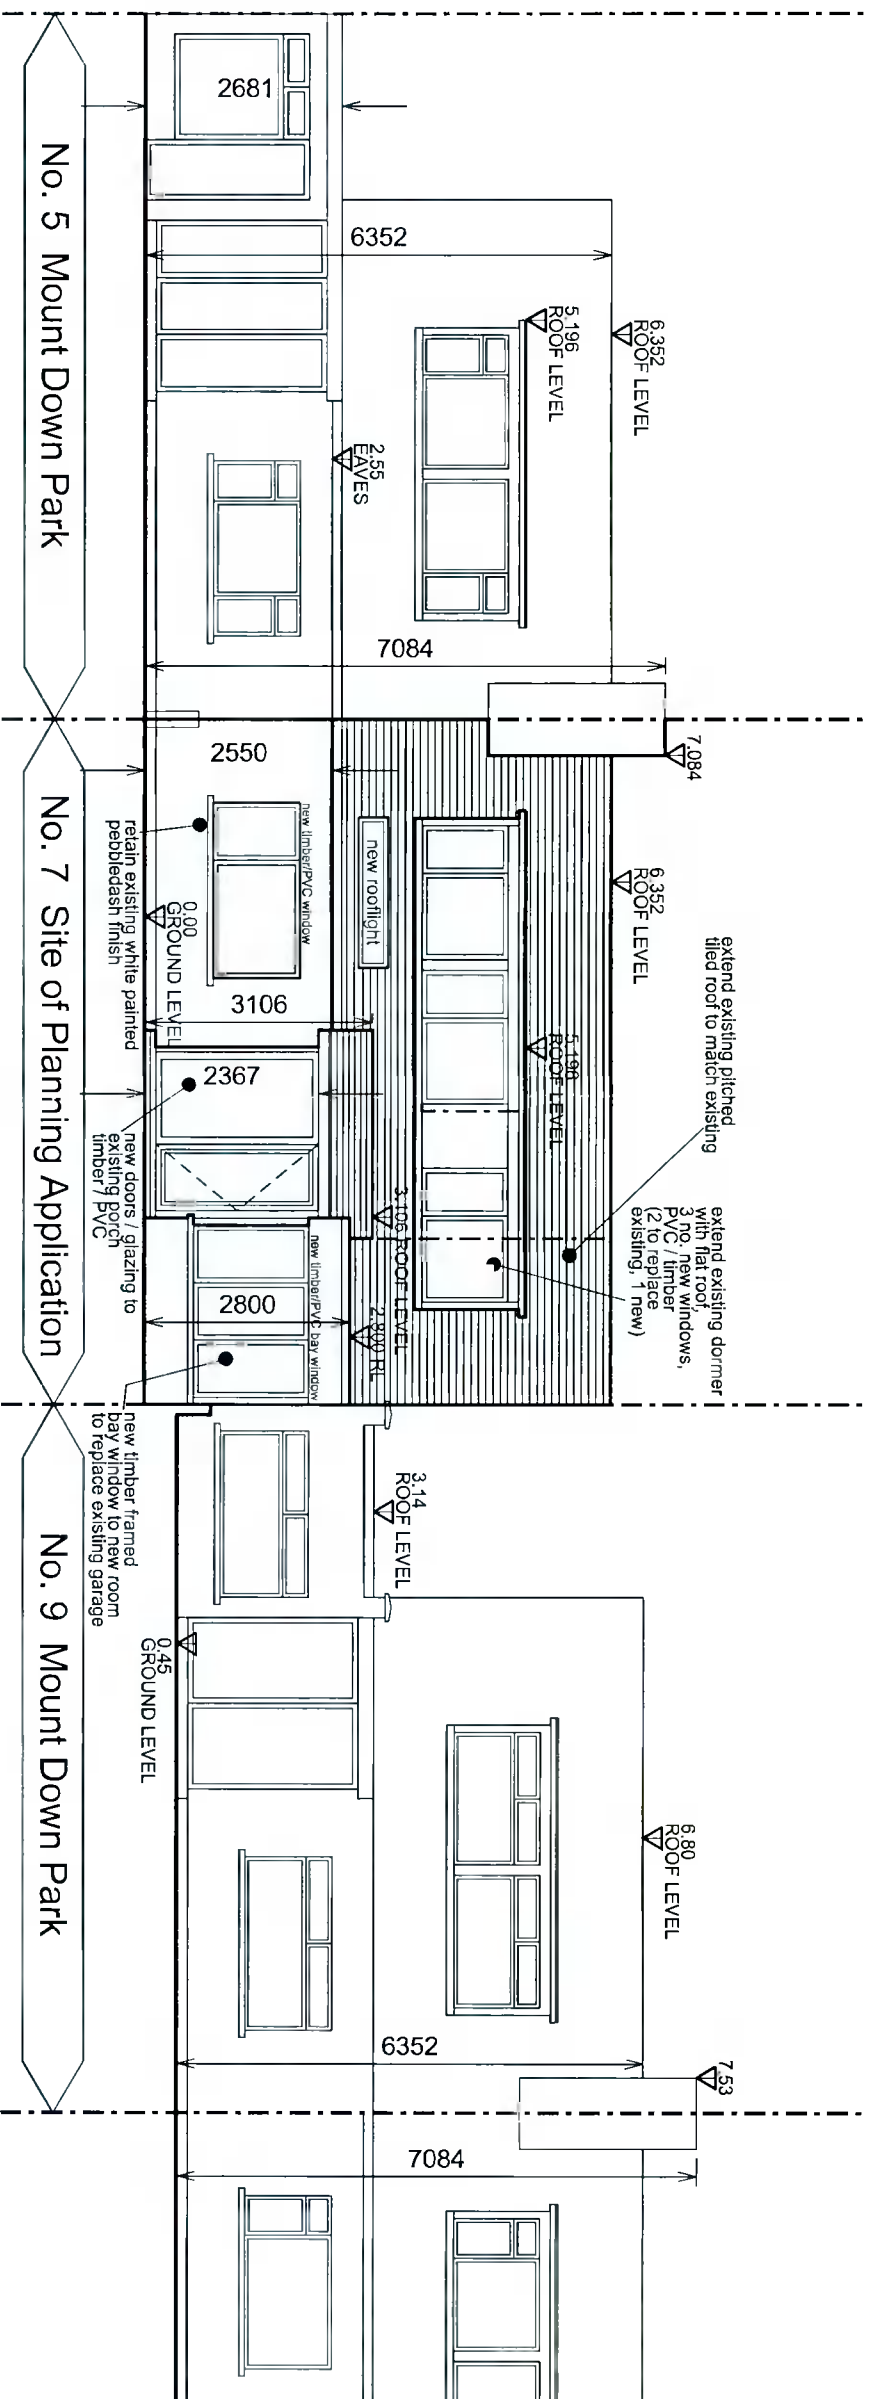

CONTEXTUAL REAR ELEVATION TO GARDEN - PROPOSED

FOR PLANNING

PROJECT:
EXTENSION & ALTERATIONS TO
7 MOUNT DOWN PARK, MANOR ESTATE, DUBLIN 12

DRAWING TITLE:
CONTEXTUAL REAR ELEVATION - PROPOSED

DRAWING NO.: PL - 04 - 03

SCALE: 1:100

DATE: JUNE 2016

CLIENT: MARIE CROWE

SP16B/0230

ARCHITECT

Drawings prepared by: Paul Quilm
B Arch, B Sc Arch Sc, MRIAI
23 Killiney Towers
Killiney, Co. Dublin
ph 086 083 3046
email: paulquilm_arch@yahoo.ie

CONTEXTUAL FRONT ELEVATION TO MOUNT DOWN PARK - PROPOSED

FOR PLANNING

PROJECT:
EXTENSION & ALTERATIONS TO
7 MOUNT DOWN PARK, MANOR ESTATE, DUBLIN 12

DRAWING TITLE:
CONTEXTUAL FRONT ELEVATION - PROPOSED

DRAWING NO.: