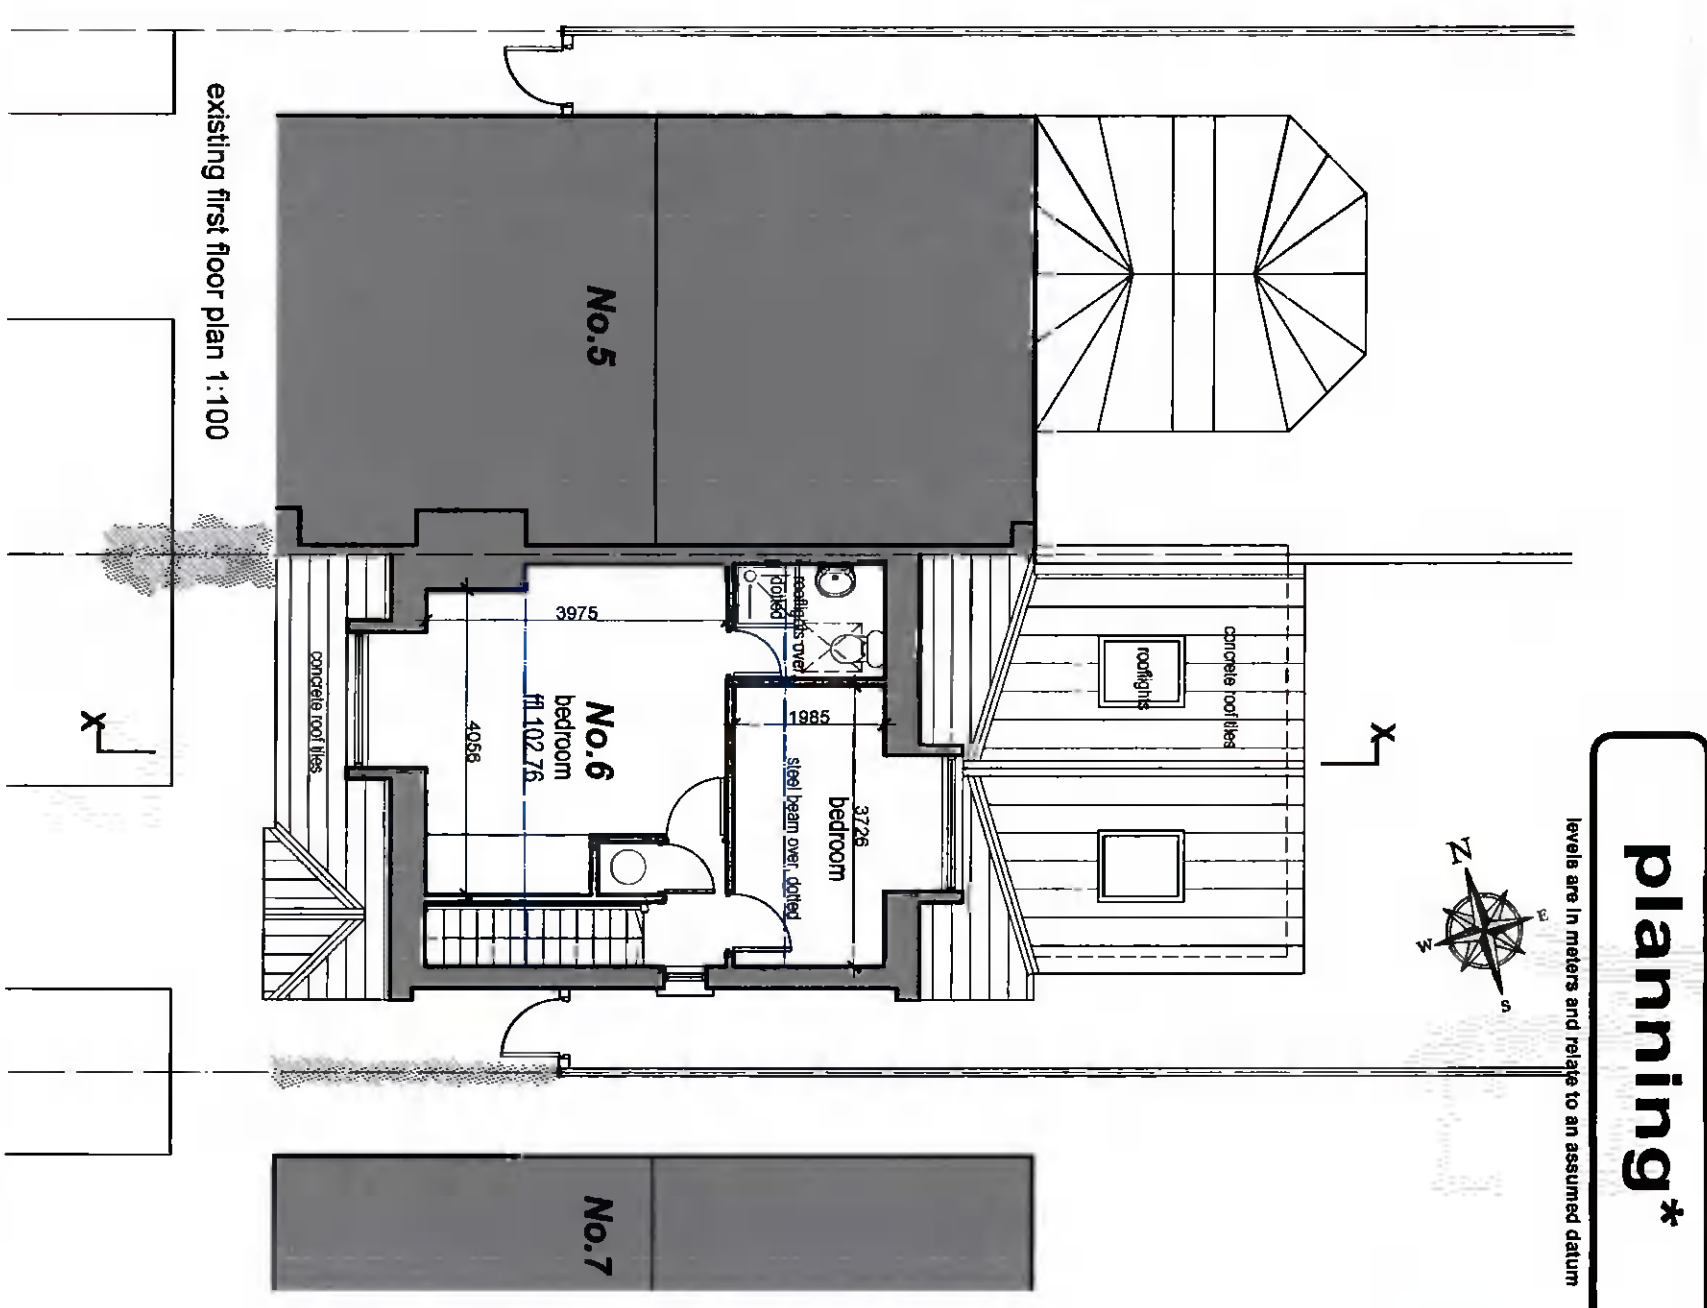

planning*

levels are in meters and relate to an assumed datum

ALL DIMENSIONS SUBJECT TO CONFLICT CHECK ON SITE

ROGERS - BRASSILL
 - Design - Project Management - Planning -
 - Certification - Legal - Energy -
 LEINSTER OFFICE
 72 Albert Road Lower, Sandycove, Co. Dublin
 MUNSTER OFFICE
 Bar Na Gaoithe, Rockmount, Milltown Malbay, Co. Clare
 Tel / Fax : 01 2303 488
 Mob : 087 2385 436

Project Name and Address
6 Templeroan Lodge, Scholarstown Road,
Dublin 16, D16H2W5
 Client
Ray & Lorna Malone

Project
Proposed Extension,
Returbishment & Modification
 Title
existing floor plans
 Date **31.03.2022**
 Scale **1:100 @A3**
 Sheet **6TL-P2***
 © This drawing is copyright