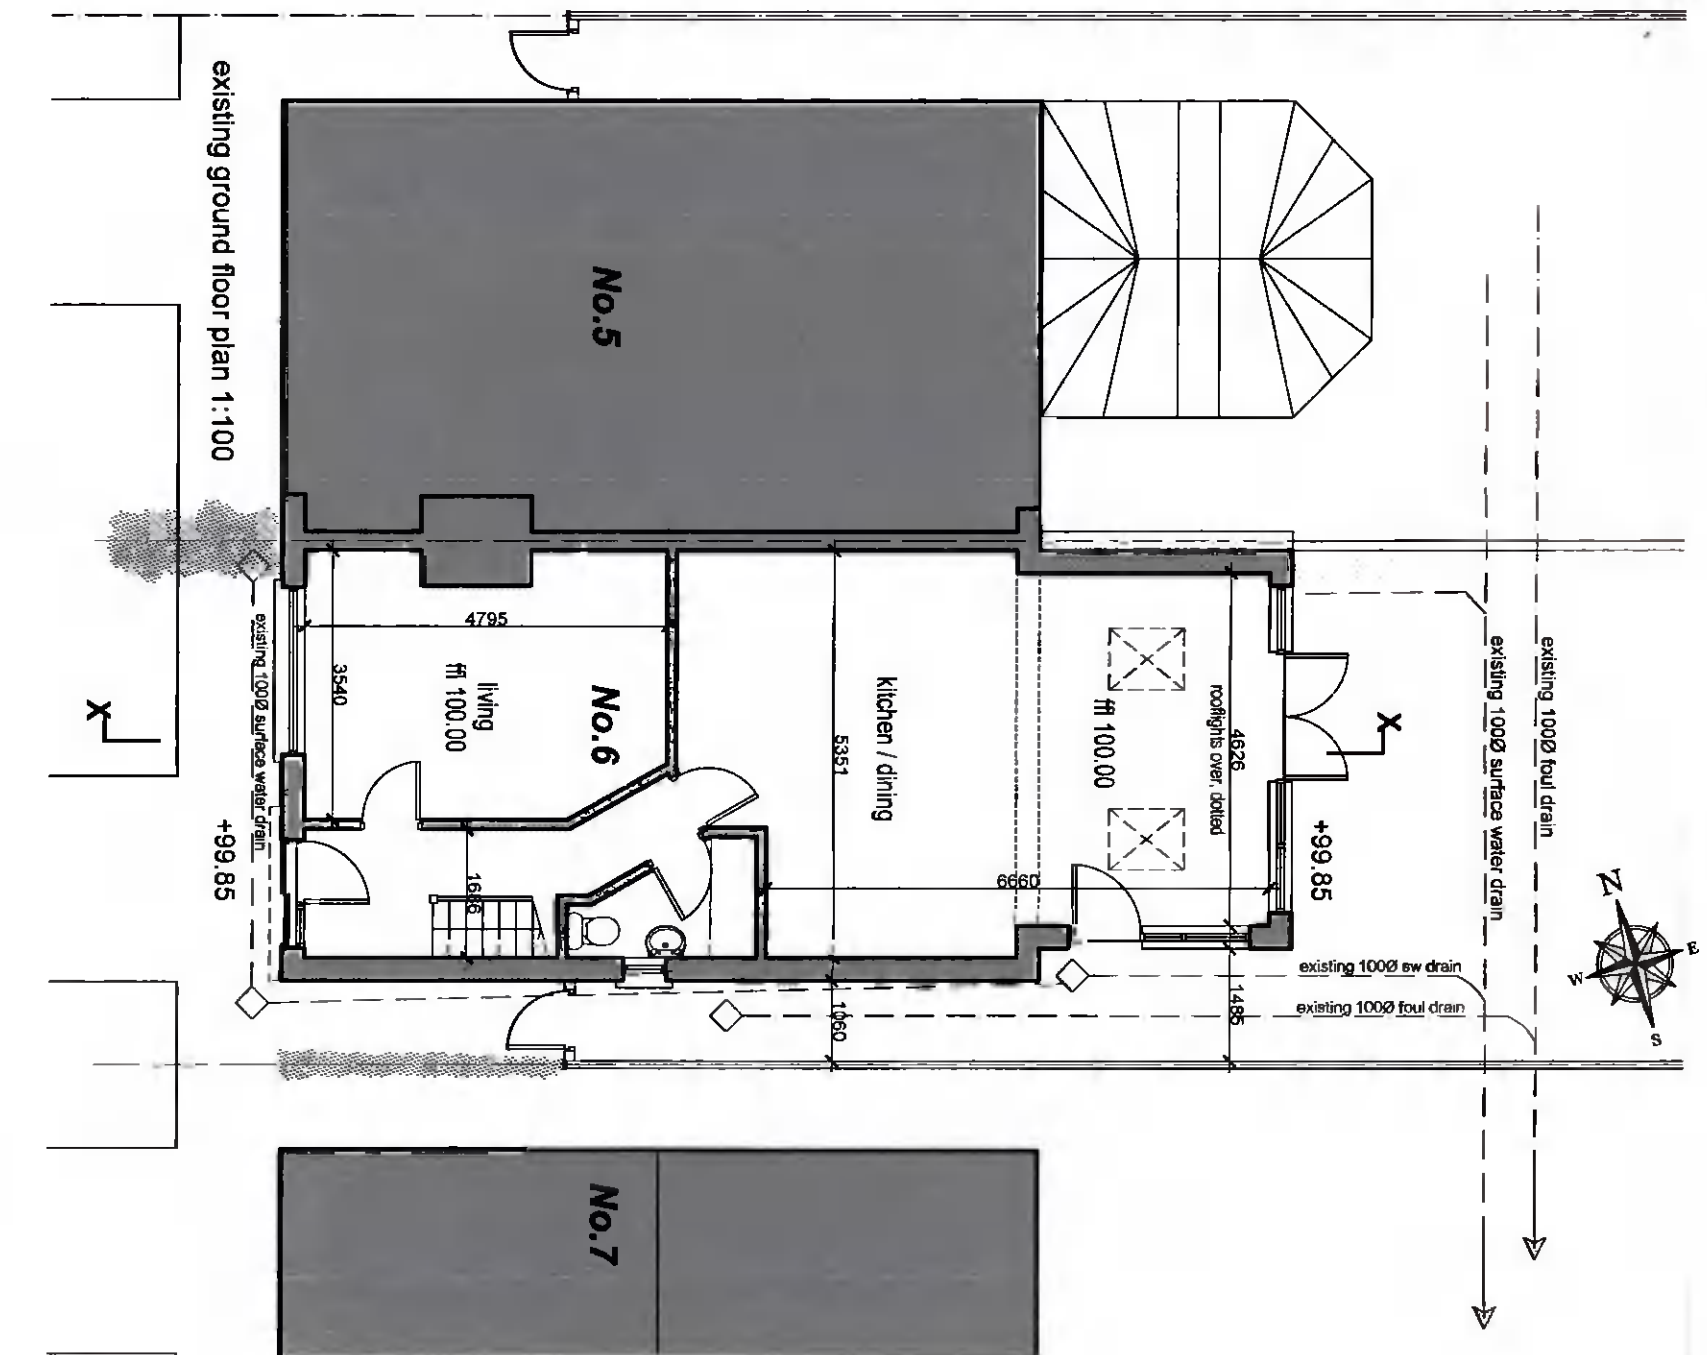

planning*

levels are in meters and relate to an assumed datum

ALL DIMENSIONS SUBJECT TO CONFLICT CHECK ON SITE

ROGERS - BRASSILL
 - Design - Project Management - Planning -
 - Certification - Legal - Energy -
 LEINSTER OFFICE
 72 Albert Road Lower, Sandycove, Co. Dublin
 MUNSTER OFFICE
 Bar Na Gaoithe, Rockmount, Milltown Malbay, Co. Clare
 Tel / Fax : 01 2303 488
 Mob : 087 2385 436

Project Name and Address
6 Templeroan Lodge, Scholarstown Road,
Dublin 16, D16H2W5
 Client
Ray & Lorna Malone

Project
Proposed Extension,
Returbishment & Modification
 Title
existing floor plans
 Date **31.03.2022**
 Scale **1:100 @A3**
 Sheet **6TL-P2***
 © This drawing is copyright