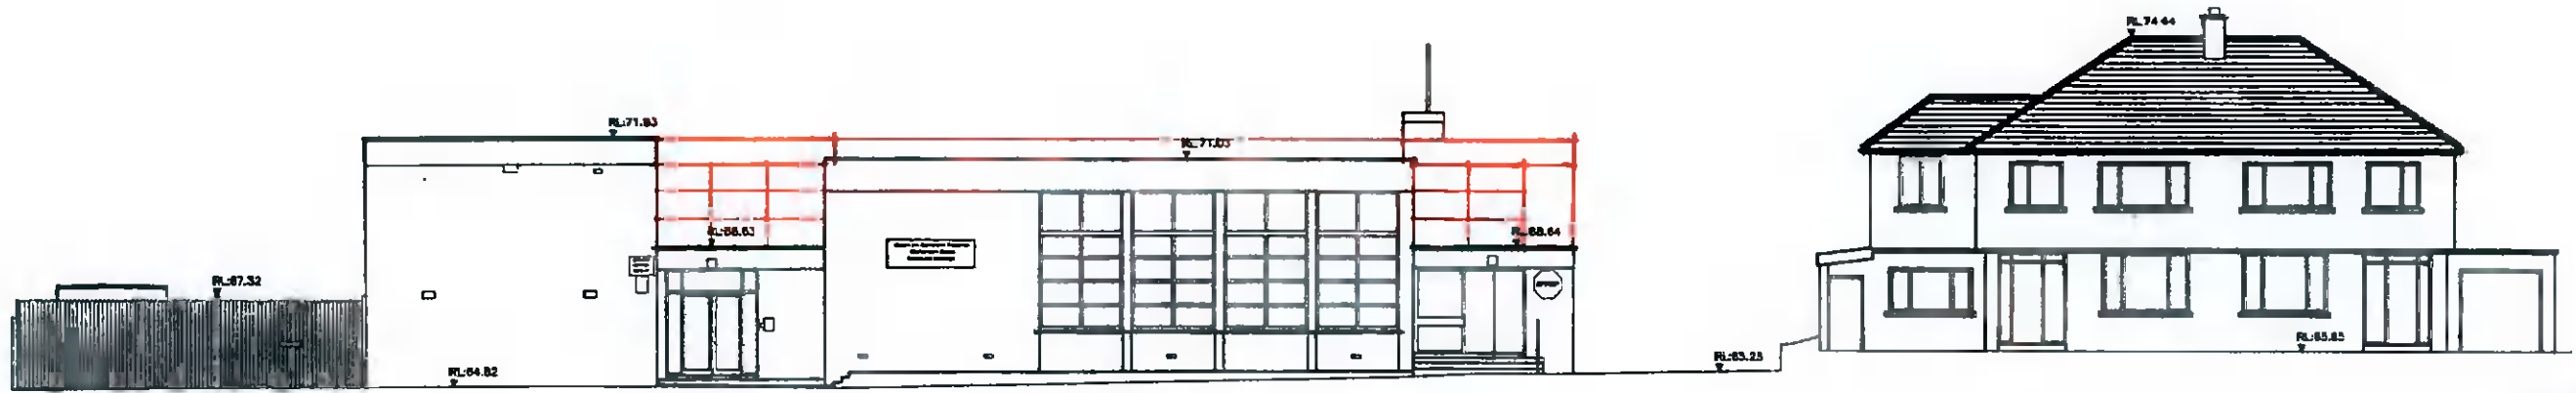

DATUM 60.00m (O.D. MALIN HEAD)

BALLYROAN NATIONAL SCHOOL - NORTH FACING (FRONT) ELEVATION AA - EXISTING