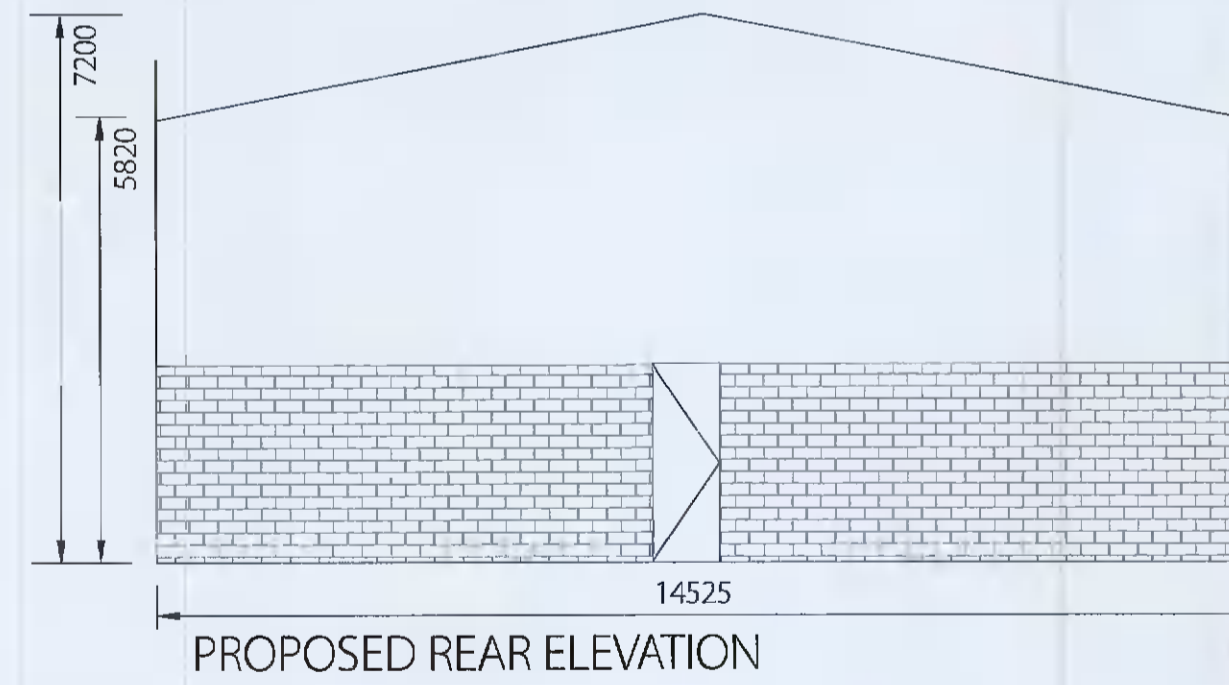

	Old Bawn Gymnastics Gymnastics Facility Unit 70, Cookstown Estate Road	Drawing No.: OBG U70-C.E.Rd 003a
	Existing Elevations	Scale: 1:100
		Drawn by: D. Ó Dubhshláine
		Date: March 2022

	Old Bawn Gymnastics Gymnastics Facility Unit 70, Cookstown Estate Road	Drawing No.: OBG U70-C.E.Rd 003b
	Proposed Elevations	Scale: 1:100
		Drawn by: D. Ó Dubhshláine
		Date: March 2022