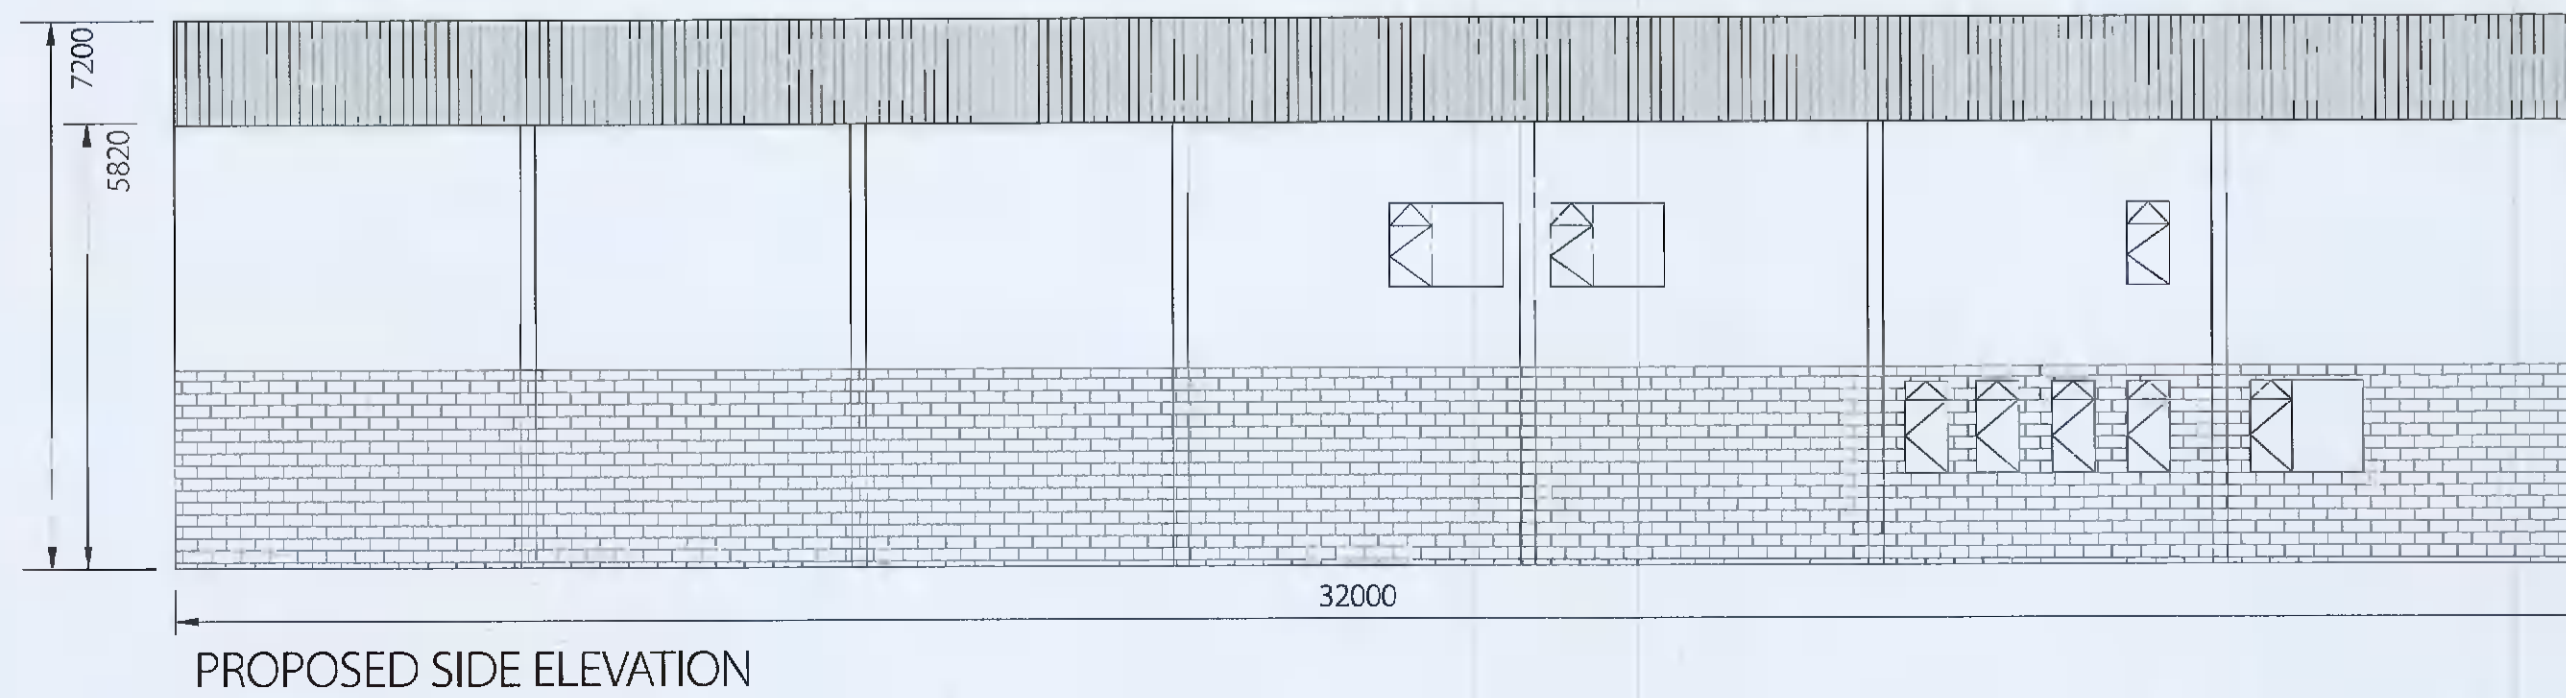

	Old Bawn Gymnastics Gymnastics Facility Unit 70, Cookstown Estate Road	Drawing No.: OBG U70-C.E.Rd 003a
	Existing Elevations	Scale: 1:100
		Drawn by: D. Ó Dubhshláine
		Date: March 2022

	Old Bawn Gymnastics Gymnastics Facility Unit 70, Cookstown Estate Road	Drawing No.: OBG U70-C.E.Rd 003b
	Proposed Elevations	Scale: 1:100
		Drawn by: D. Ó Dubhshláine
		Date: March 2022