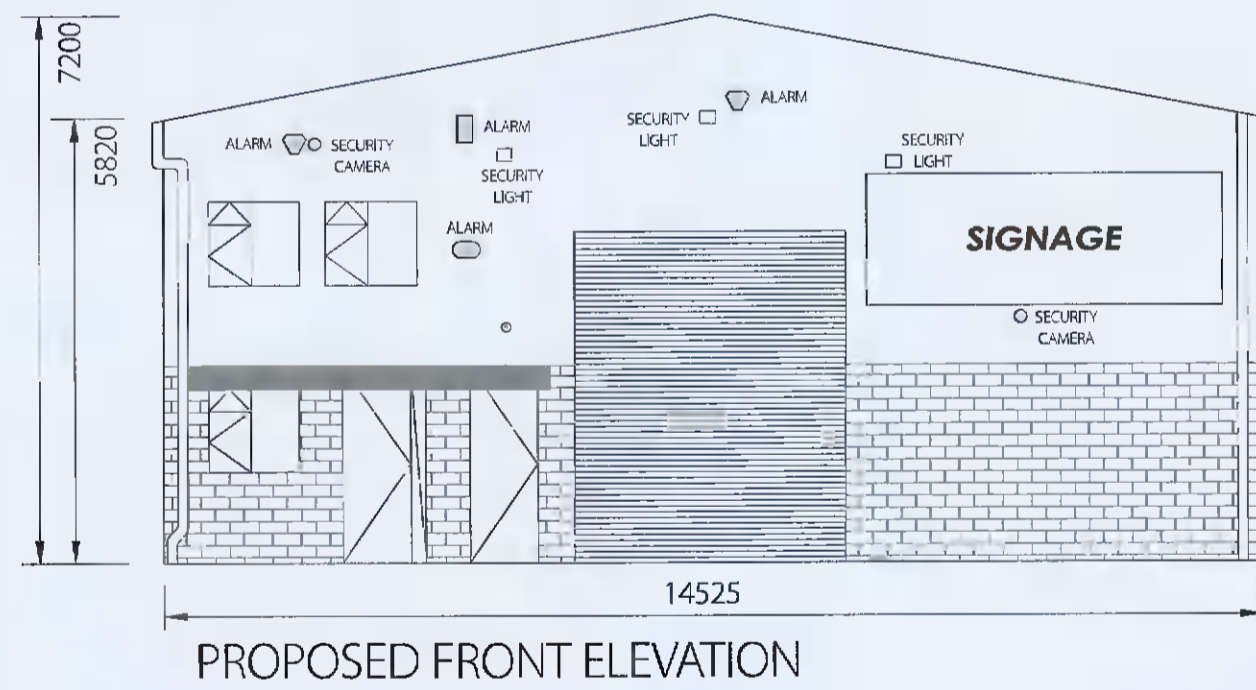

	Old Bawn Gymnastics Gymnastics Facility Unit 70, Cookstown Estate Road	Drawing No.: OBG U70-C.E.Rd 003a
	Existing Elevations	Scale: 1:100
		Drawn by: D. Ó Dubhshláine
		Date: March 2022

	Old Bawn Gymnastics Gymnastics Facility Unit 70, Cookstown Estate Road	Drawing No.: OBG U70-C.E.Rd 003b
	Proposed Elevations	Scale: 1:100
		Drawn by: D. Ó Dubhshláine
		Date: March 2022