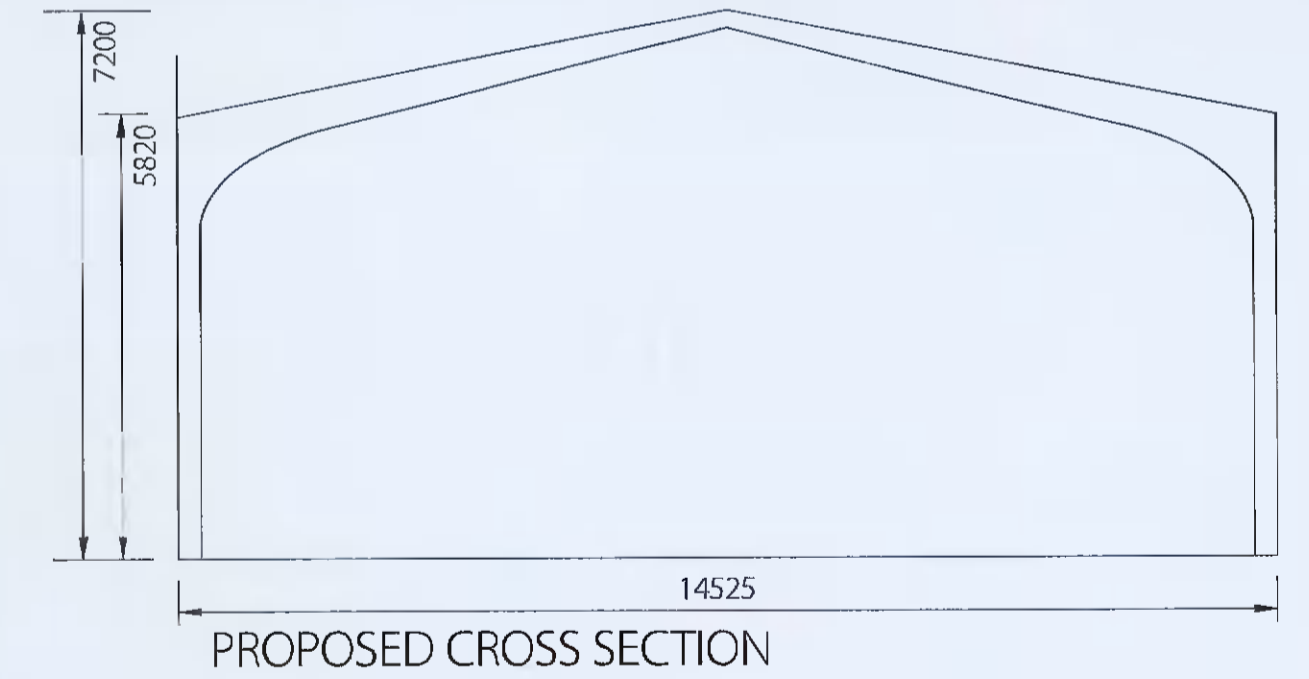

	Old Bawn Gymnastics Gymnastics Facility Unit 70, Cookstown Estate Road	Drawing No.: OBG U70-C.E.Rd 003a
	Existing Elevations	Scale: 1:100
		Drawn by: D. Ó Dubhshláine
		Date: March 2022

	Old Bawn Gymnastics Gymnastics Facility Unit 70, Cookstown Estate Road	Drawing No.: OBG U70-C.E.Rd 003b
	Proposed Elevations	Scale: 1:100
		Drawn by: D. Ó Dubhshláine
		Date: March 2022