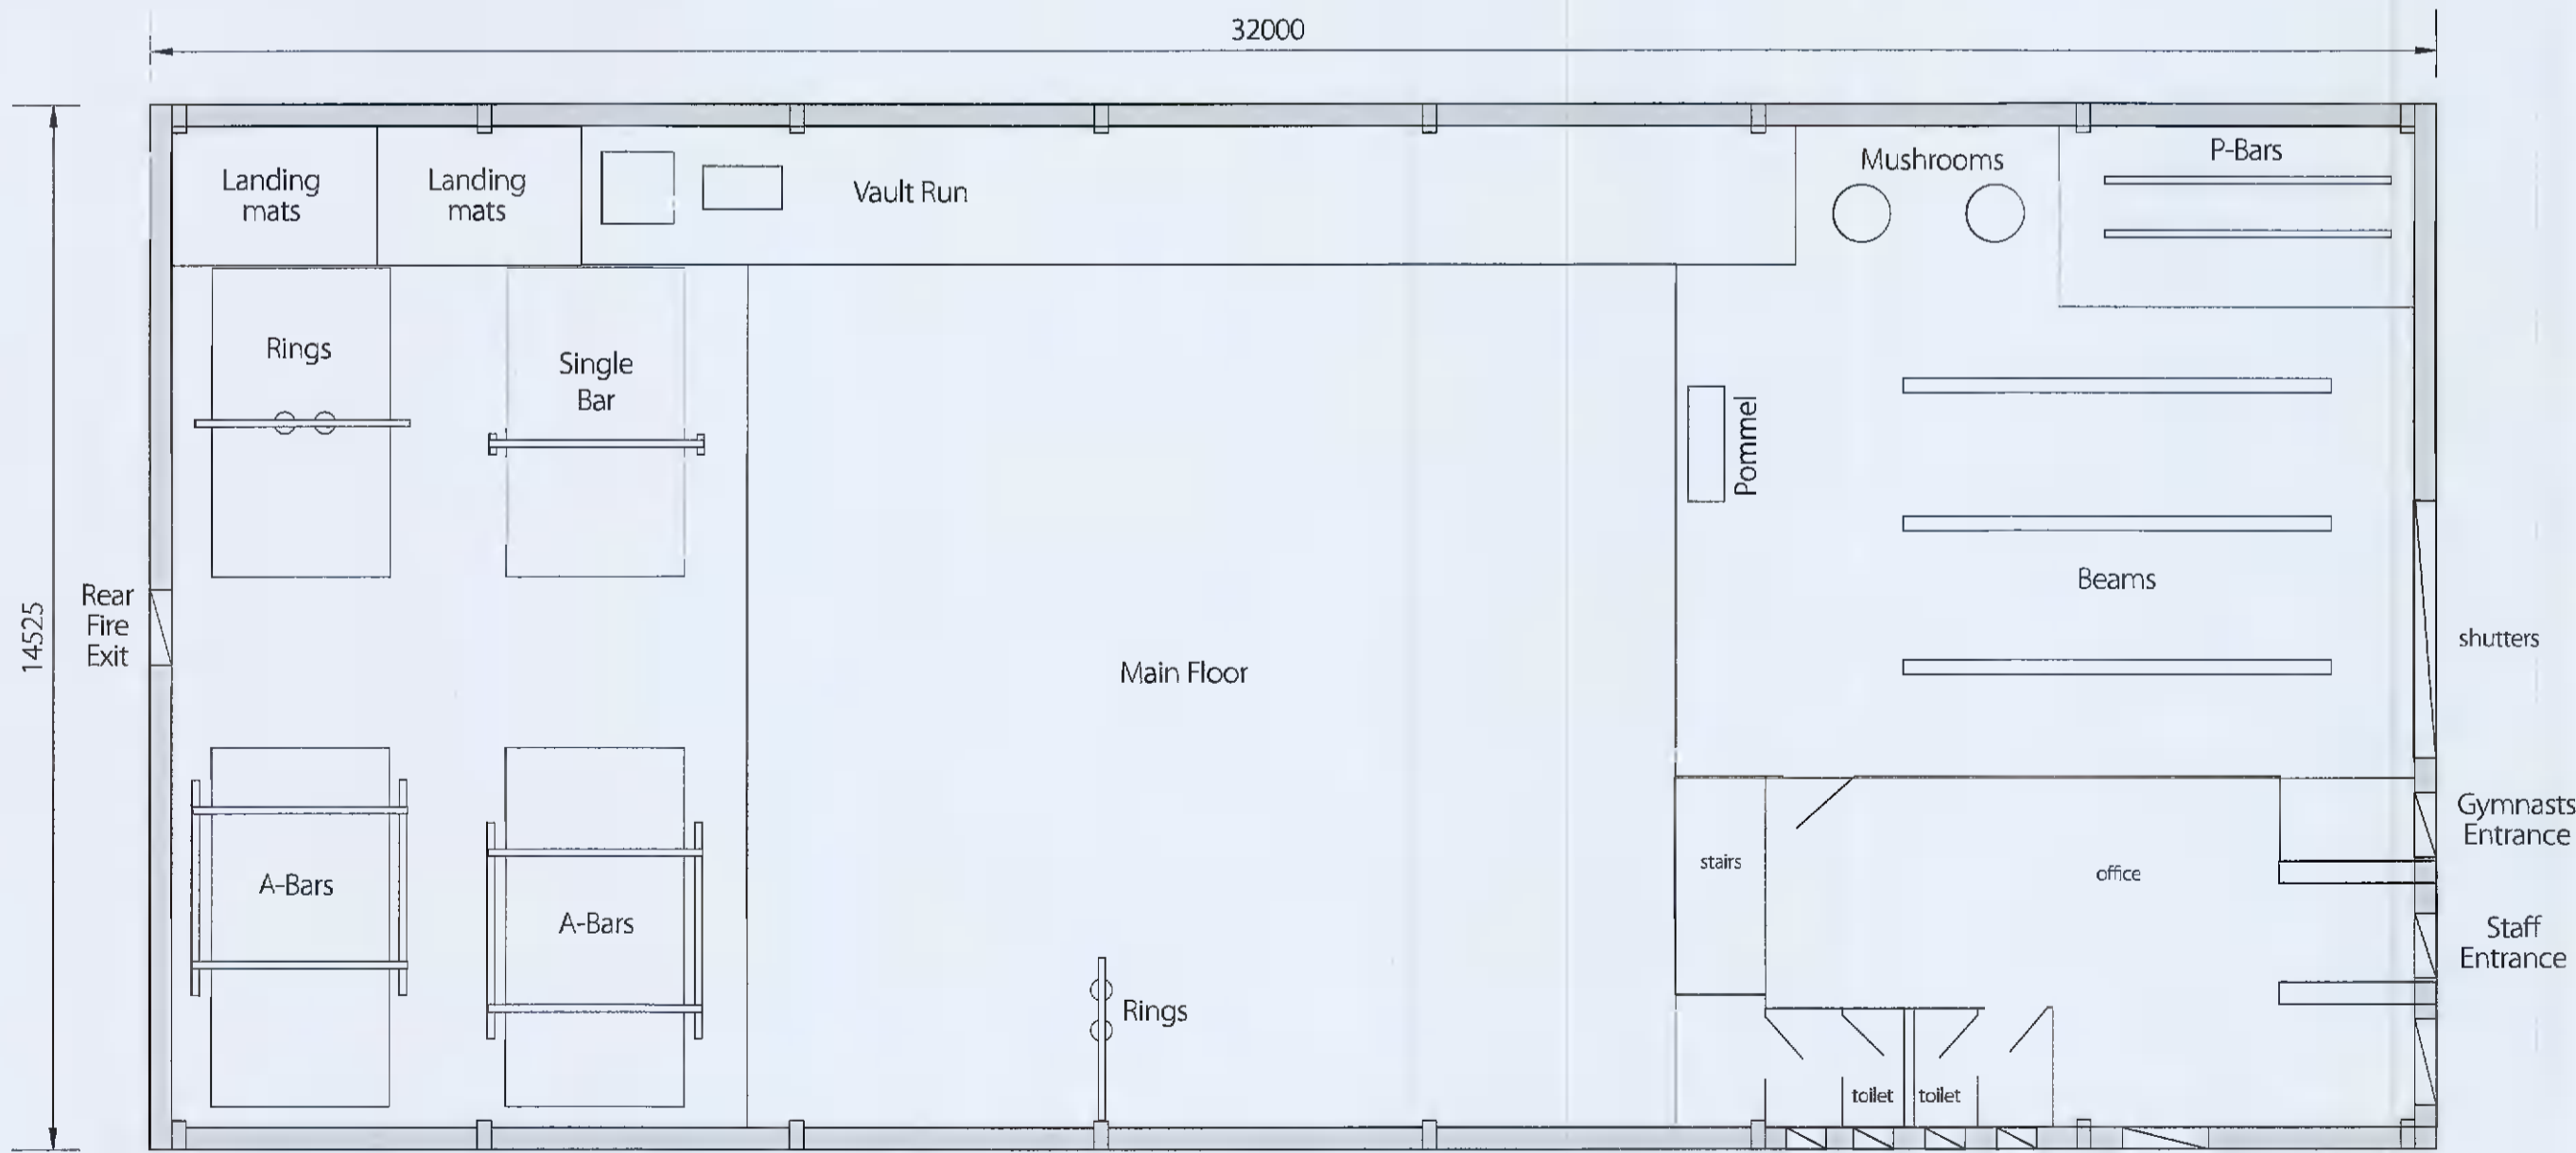

**Old Bawn Gymnastics
Gymnastics Facility
Unit 70, Cookstown Estate Road**

Drawing No.:	OBG U70-C.E.Rd 001a
Scale:	1:100
Drawn by:	D. Ó Dubhshláine
Date:	March 2022

**Old Bawn Gymnastics
Gymnastics Facility
Unit 70, Cookstown Estate Road**

Drawing No.:	OBG U70-C.E.Rd 001b
Scale:	1:100
Drawn by:	D. Ó Dubhshláine
Date:	March 2022