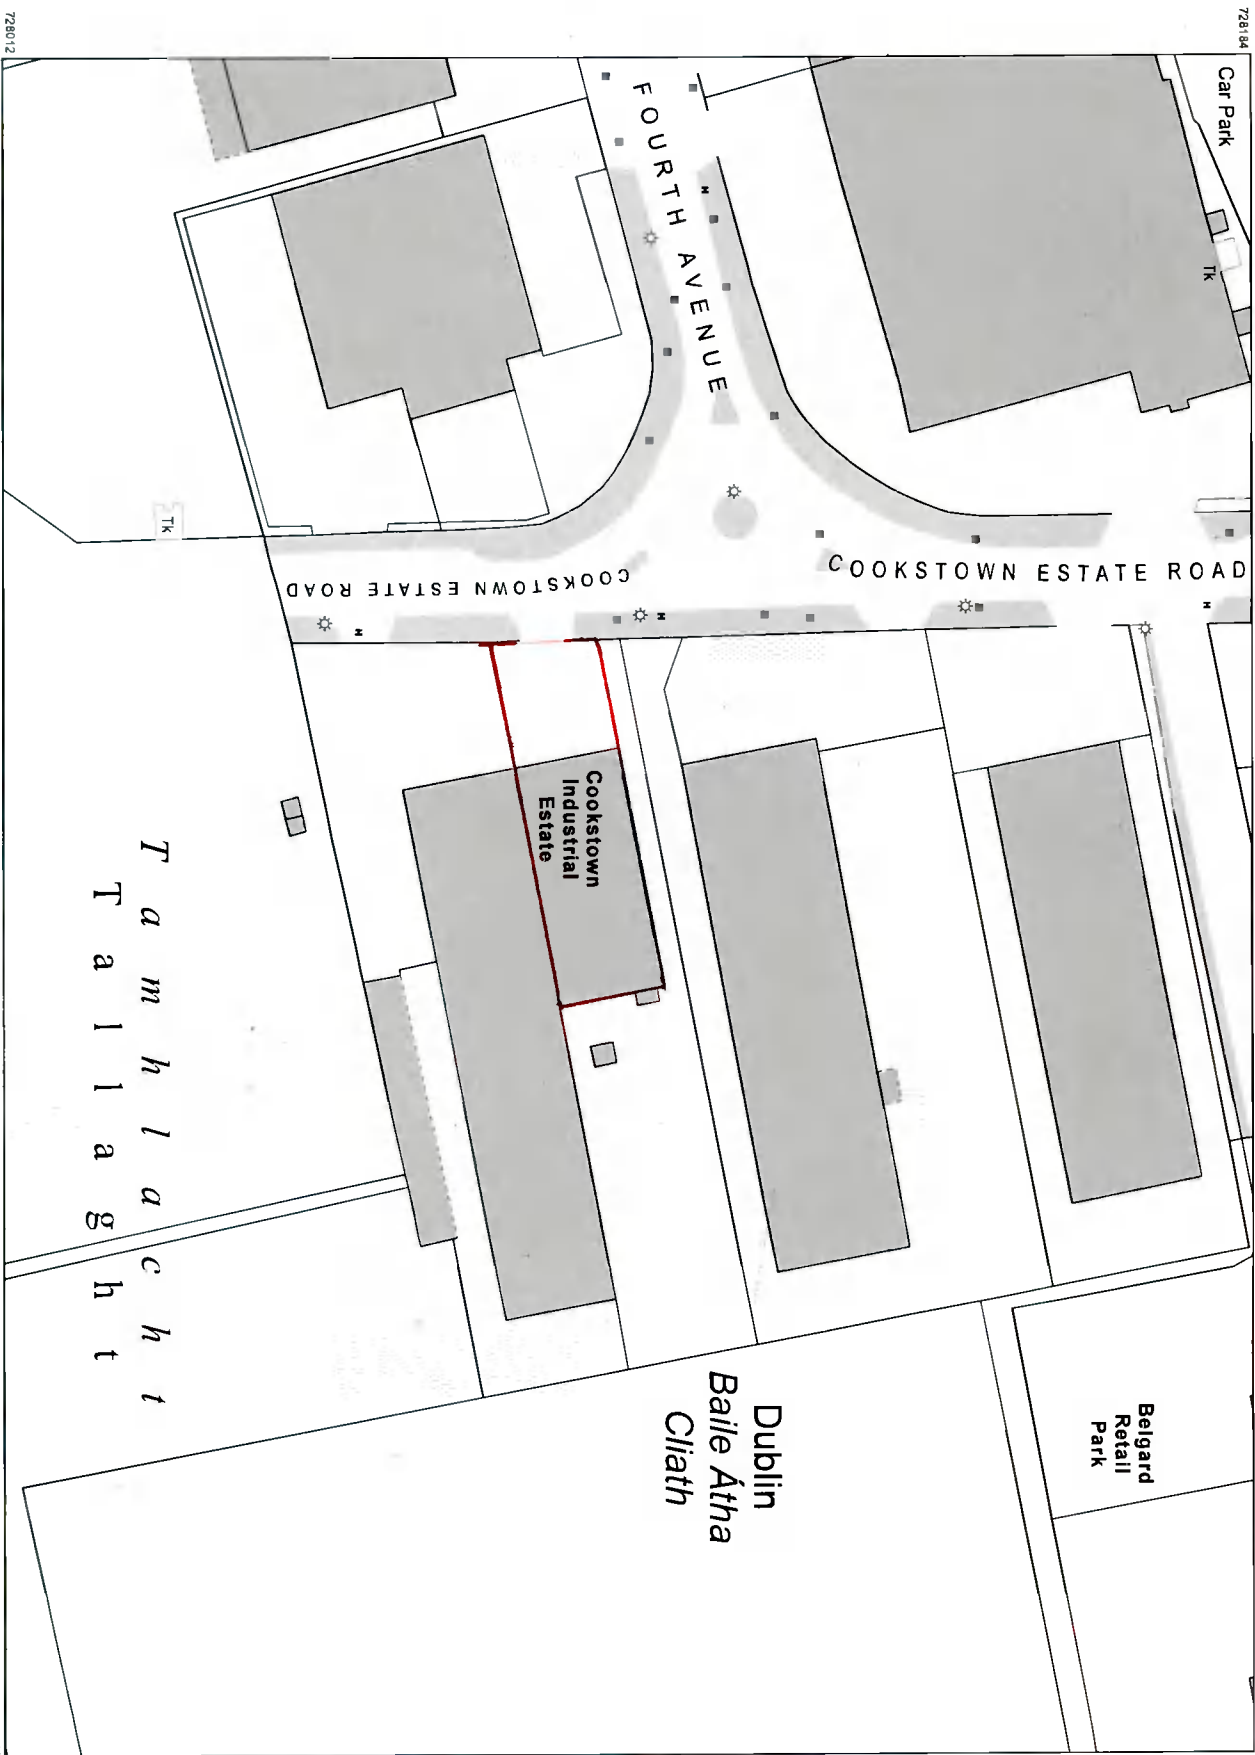

Planning Pack Map

CENTRE COORDINATES:
ITM 708447,728098

PUBLISHED: 04/02/2022
ORDER NO.: 50248095_1

MAP SERIES: 1:1,000
MAP SHEETS: 3390-06

COMPILED AND PUBLISHED BY:
Ordnance Survey Ireland,
Phoenix Park,
Dublin 8,
Ireland.

The representation on this map of a road, track or footpath is not evidence of the existence of a right of way.

Ordnance Survey maps never show legal property boundaries, nor do they show ownership of physical features.