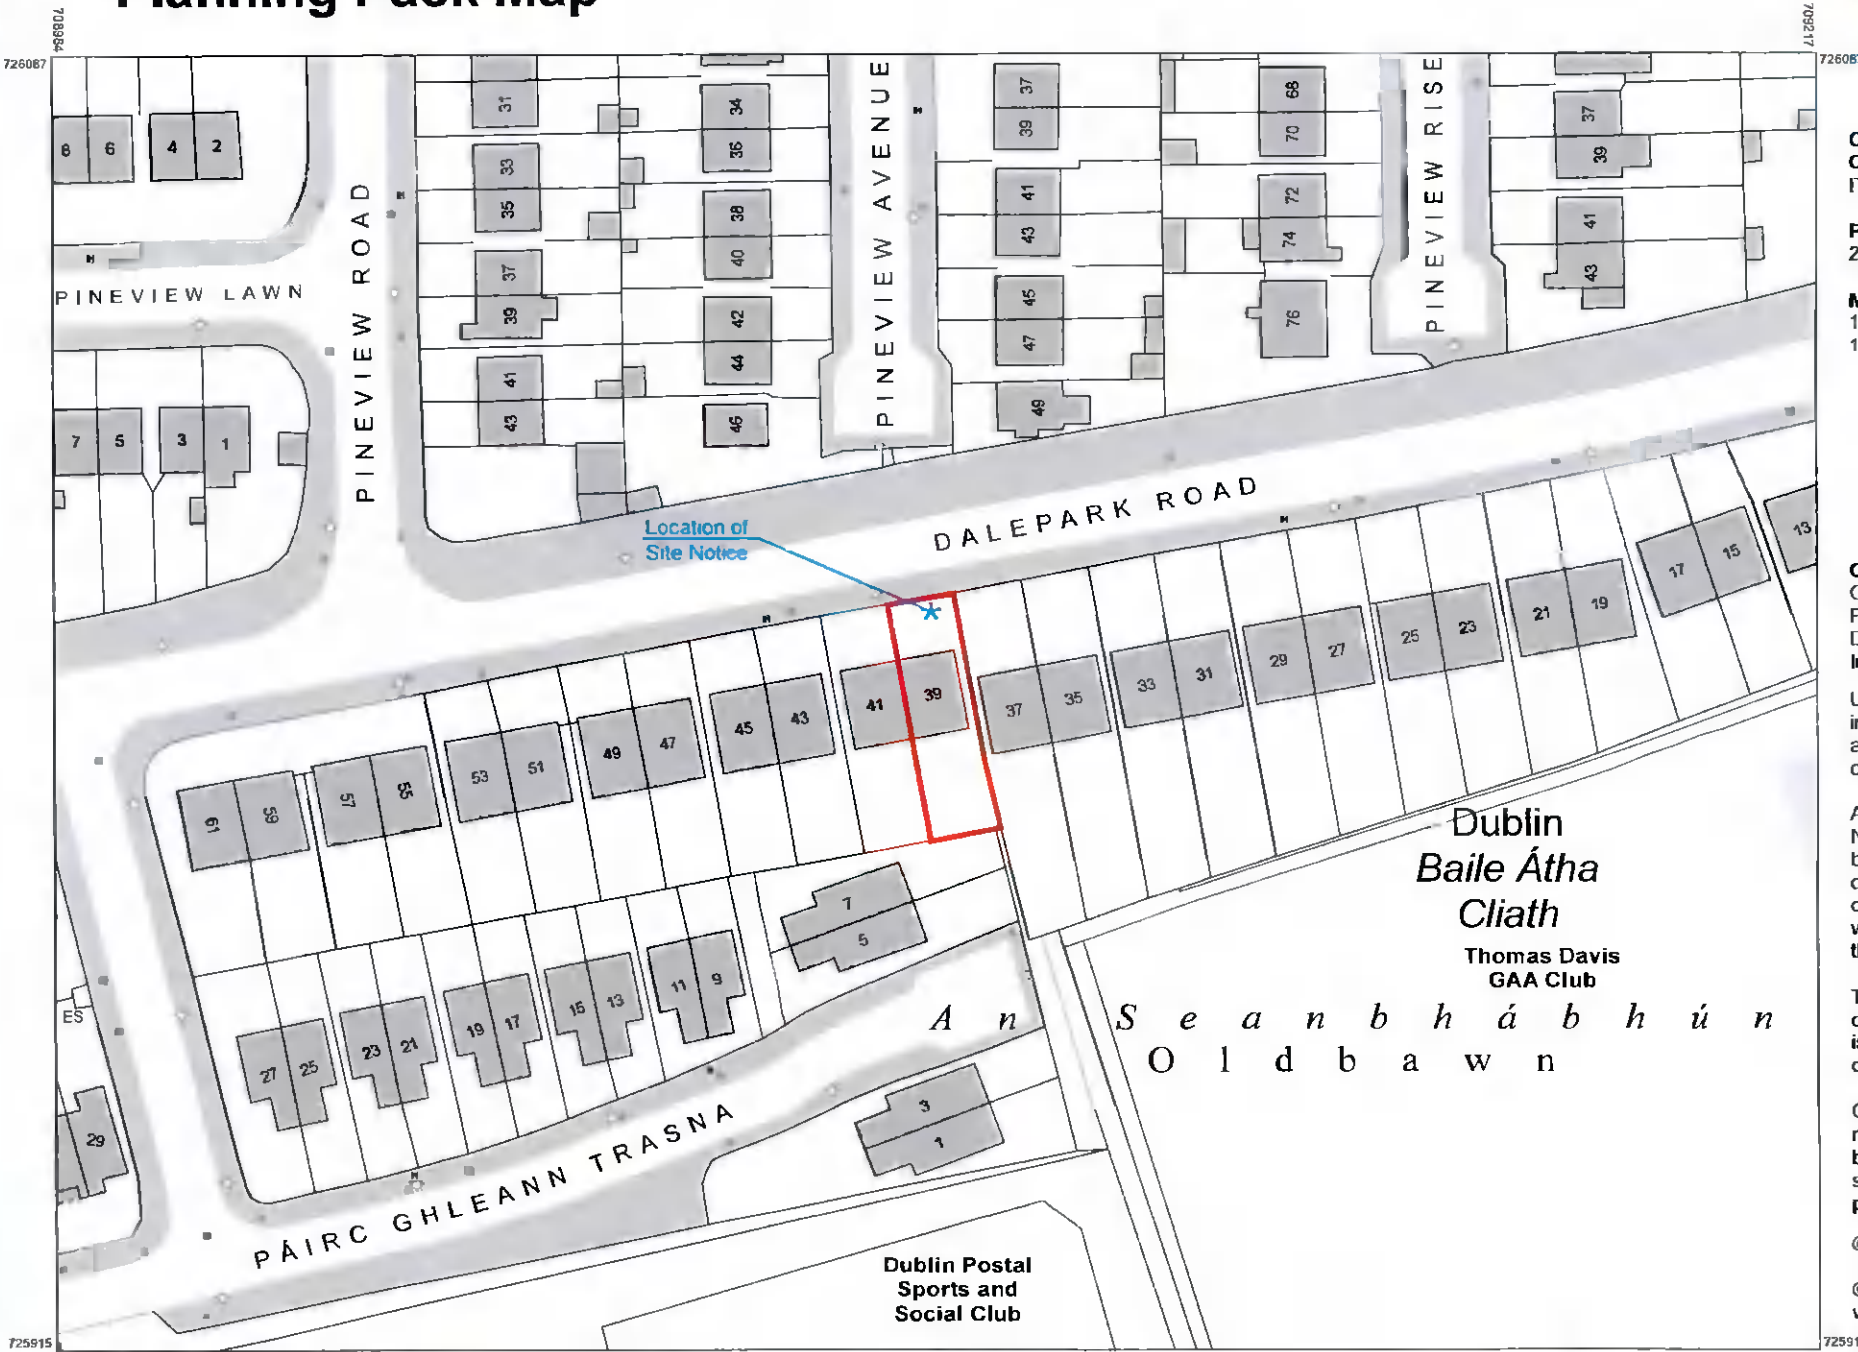

Planning Pack Map

CENTRE COORDINATES:
ITM 709101,726001

PUBLISHED: 25/02/2022

ORDER NO.: 50253032_1

MAP SERIES: 1:1,000
1:1,000

MAP SHEETS: 3390-22
3453-02

COMPILED AND PUBLISHED BY:
Ordnance Survey Ireland,
Phoenix Park,
Dublin 8,
Ireland.

The representation on this map of a road, track or footpath is not evidence of the existence of a right of way.

Ordnance Survey maps never show legal property boundaries, nor do they show ownership of physical features.

© Suirbhéireacht Ordnáis Éireann, 2022
© Ordnance Survey Ireland, 2022
www.osi.ie/copyright

OUTPUT SCALE: 1:1,000

CAPTURE RESOLUTION:
The map objects are only accurate to the resolution at which they were captured. Output scale is not indicative of data capture scale. Further information is available at: <http://www.osi.ie>, search 'Capture Resolution'