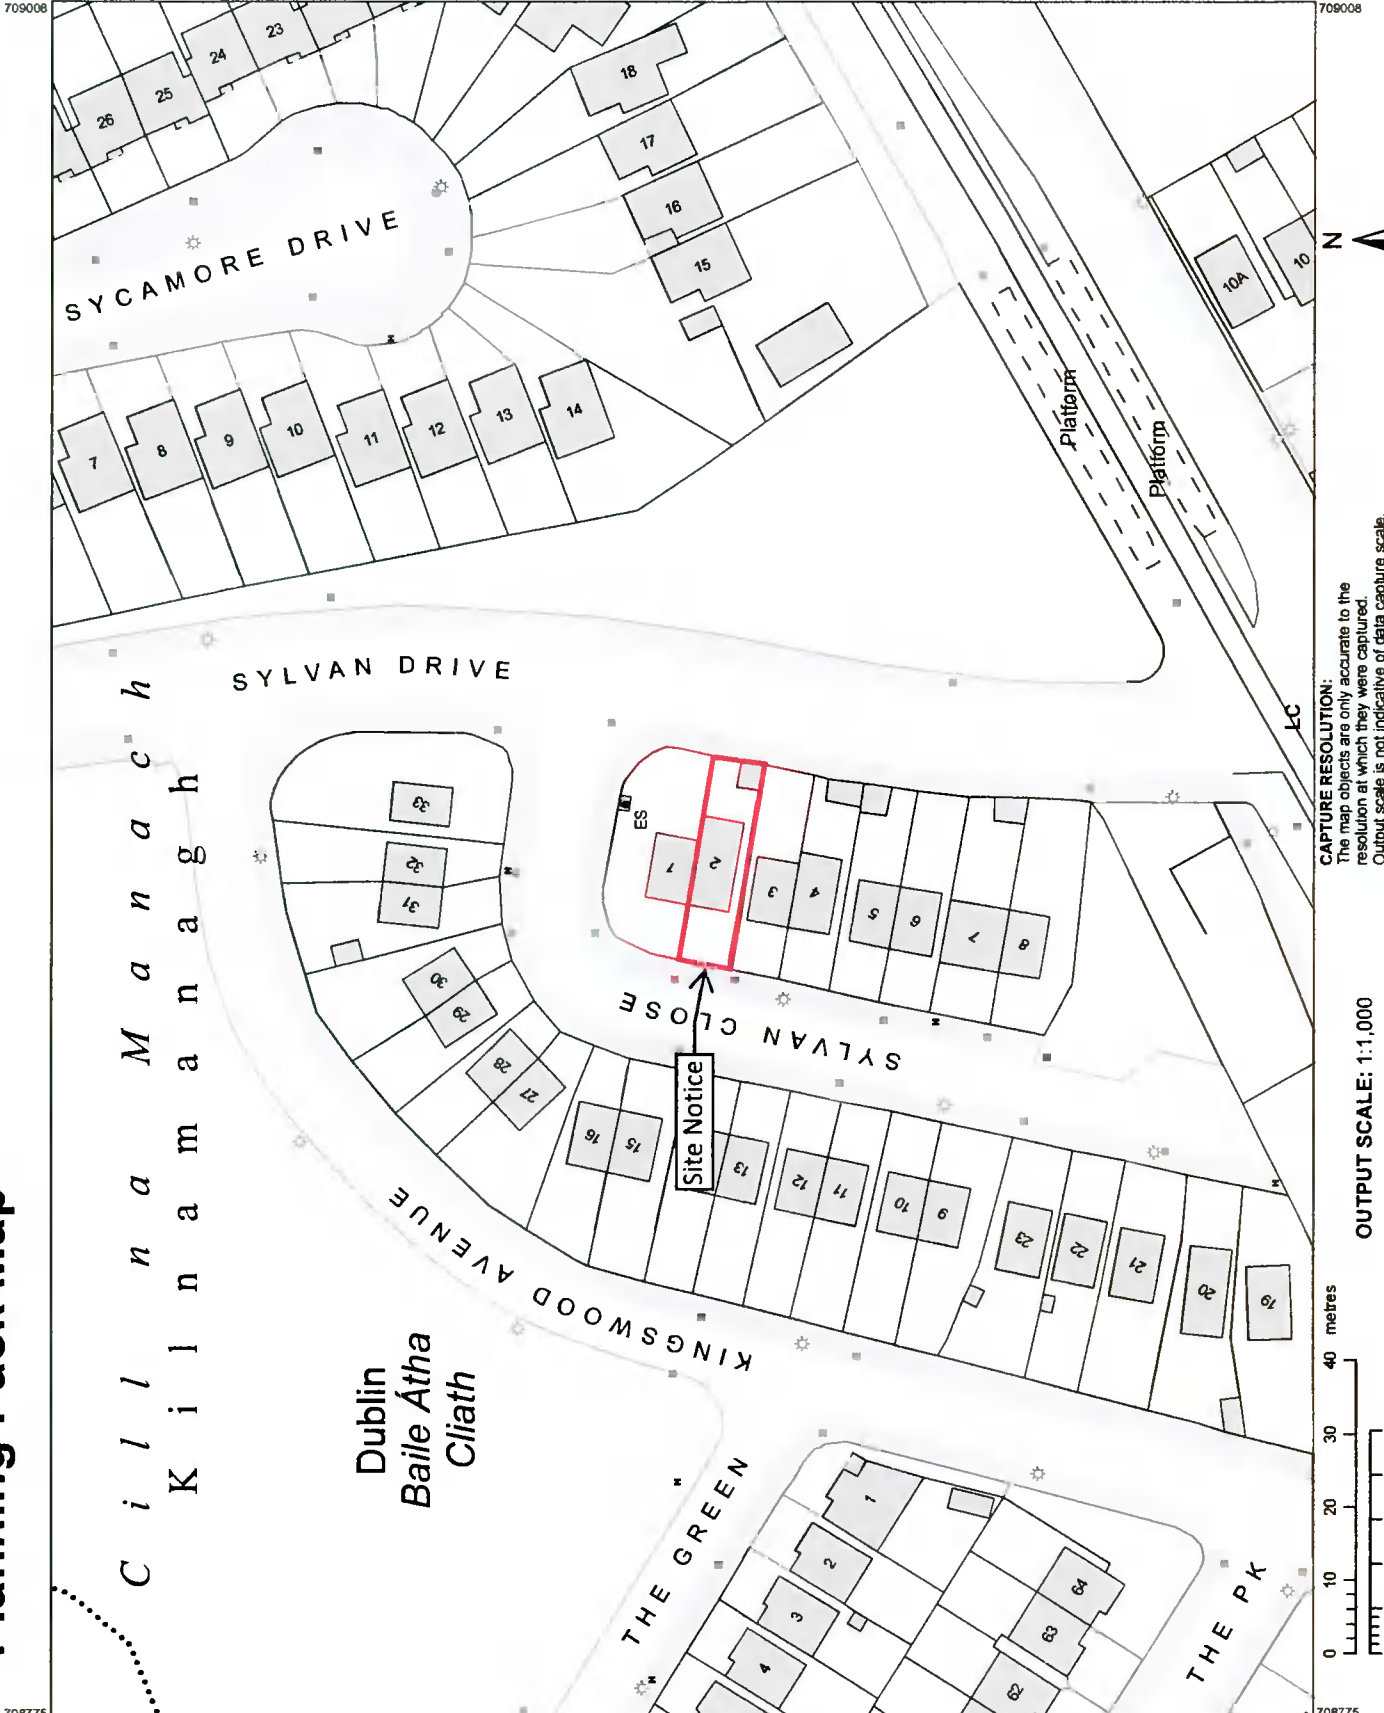

Planning Pack Map

National Mapping Agency

CENTRE COORDINATES:
ITM 708892,729458

PUBLISHED: 29/03/2022
ORDER NO.: 50259018_1

MAP SERIES: 1:1,000
MAP SHEETS: 3327-22

COMPILED AND PUBLISHED BY:
Ordnance Survey Ireland,
Phoenix Park,
Dublin 8,
Ireland.

The representation on this map
of a road, track or footpath
is not evidence of the existence
of a right of way.

Ordnance Survey maps
never show legal property
boundaries, nor do they
show ownership of
physical features.

© Suirbhéireacht Omdánais Éireann,
2022
© Ordnance Survey Ireland, 2022
www.osi.ie/copyright

LEGEND:
<http://www.osi.ie>;
search 'Large Scale Legend'

CAPTURE RESOLUTION:
The map objects are only accurate to the
resolution at which they were captured.
Output scale is not indicative of data capture scale.
Further information is available at:
<http://www.osi.ie>; search 'Capture Resolution'

OUTPUT SCALE: 1:1,000