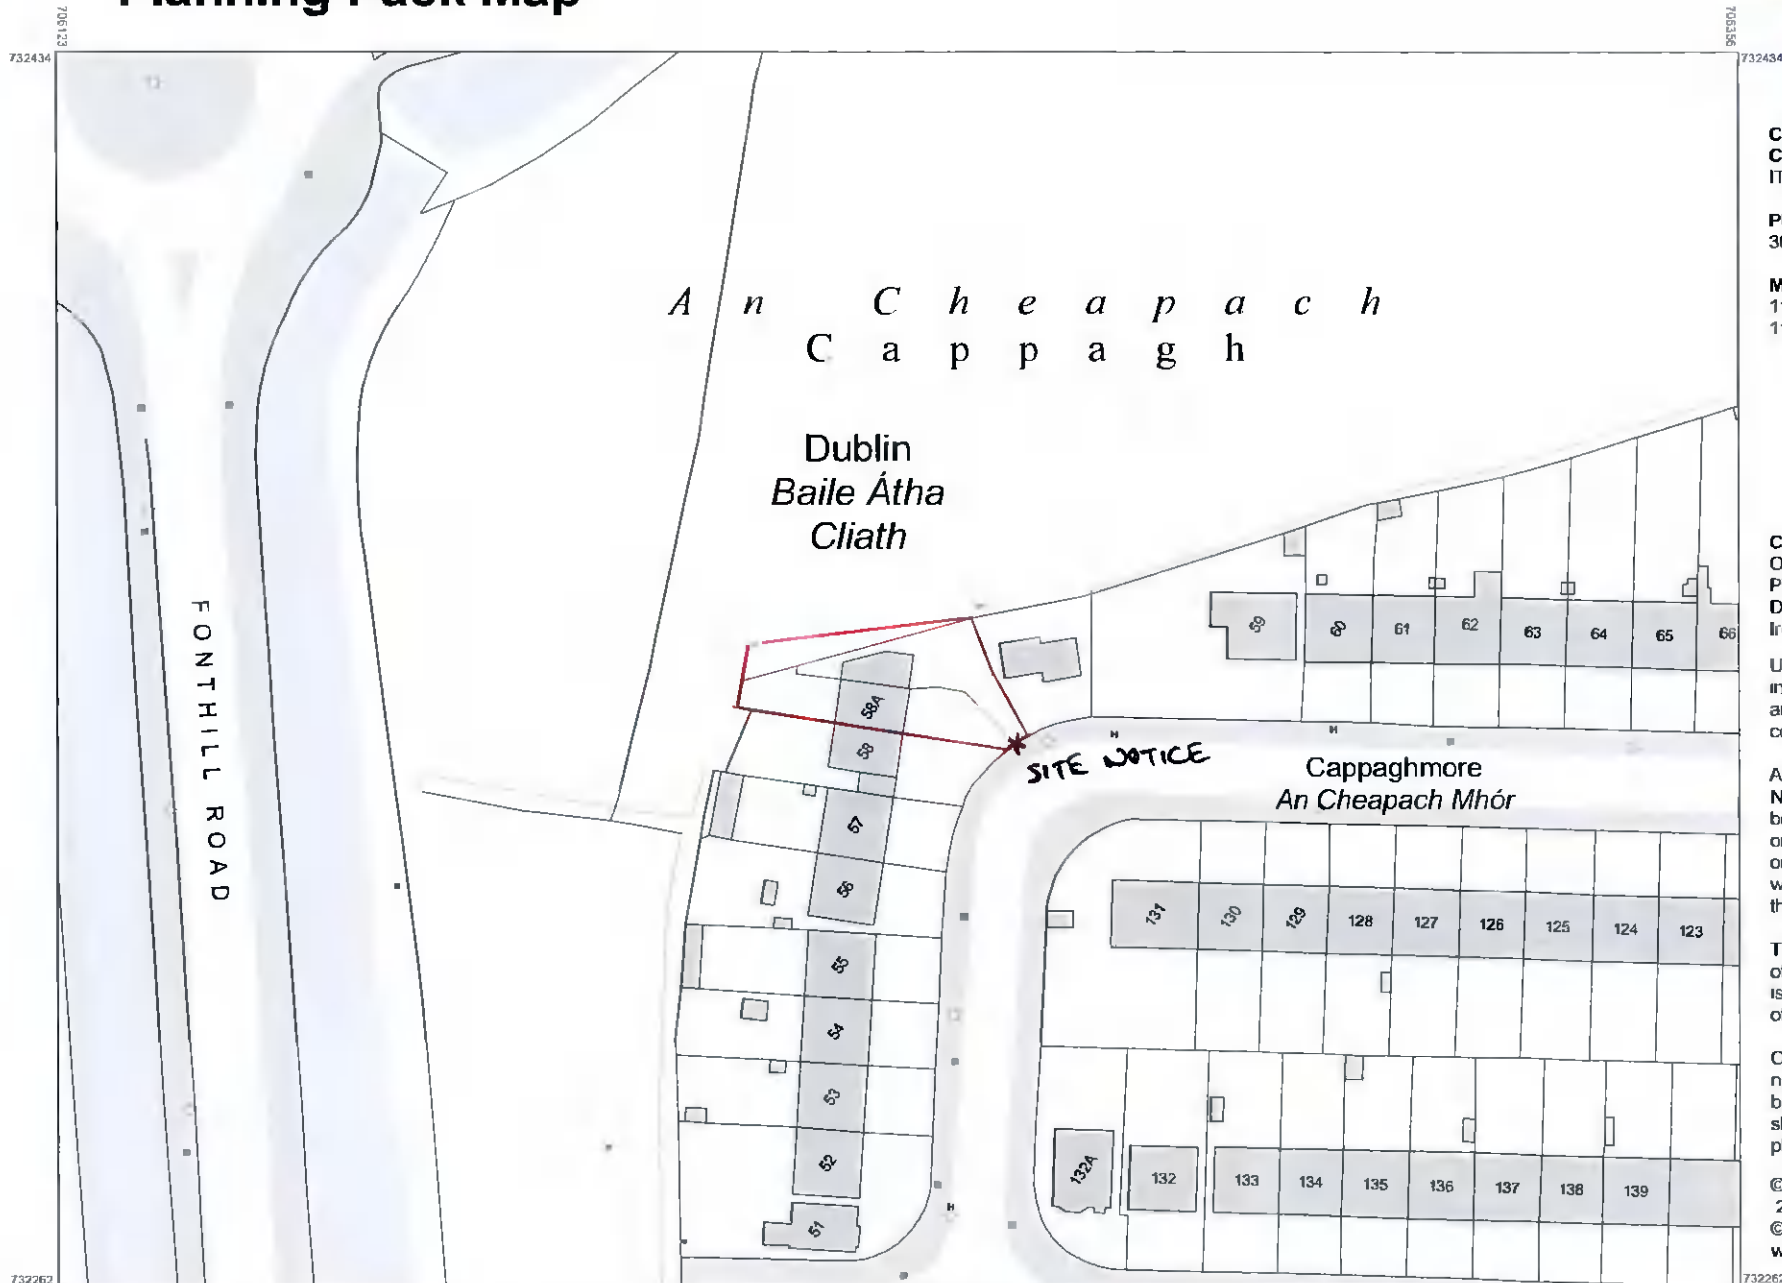

Planning Pack Map

CENTRE COORDINATES:
ITM 706240.732348

PUBLISHED: 30/03/2022 **ORDER NO.:** 50259386_1

MAP SERIES: 1:1,000 **MAP SHEETS:** 3261-23
1:1,000 3261-24

COMPILED AND PUBLISHED BY:
Ordnance Survey Ireland.
Phoenix Park
Dublin 8
Ireland.

The representation on this map of a road, track or footpath is not evidence of the existence of a right of way.

Ordnance Survey maps never show legal property boundaries, nor do they show ownership of physical features

Site Location Map

CENTRE COORDINATES:
ITM 706240.732348

PUBLISHED: 30/03/2022
ORDER NO.: 50259386_1

MAP SERIES: 6 Inch Raster
MAP SHEETS: DN017

COMPILED AND PUBLISHED BY:
Ordnance Survey Ireland,
Phoenix Park,
Dublin 8,
Ireland.

The representation on this map of a road, track or footpath is not evidence of the existence of a right of way.

Ordnance Survey maps never show legal property boundaries, nor do they show ownership of physical features.