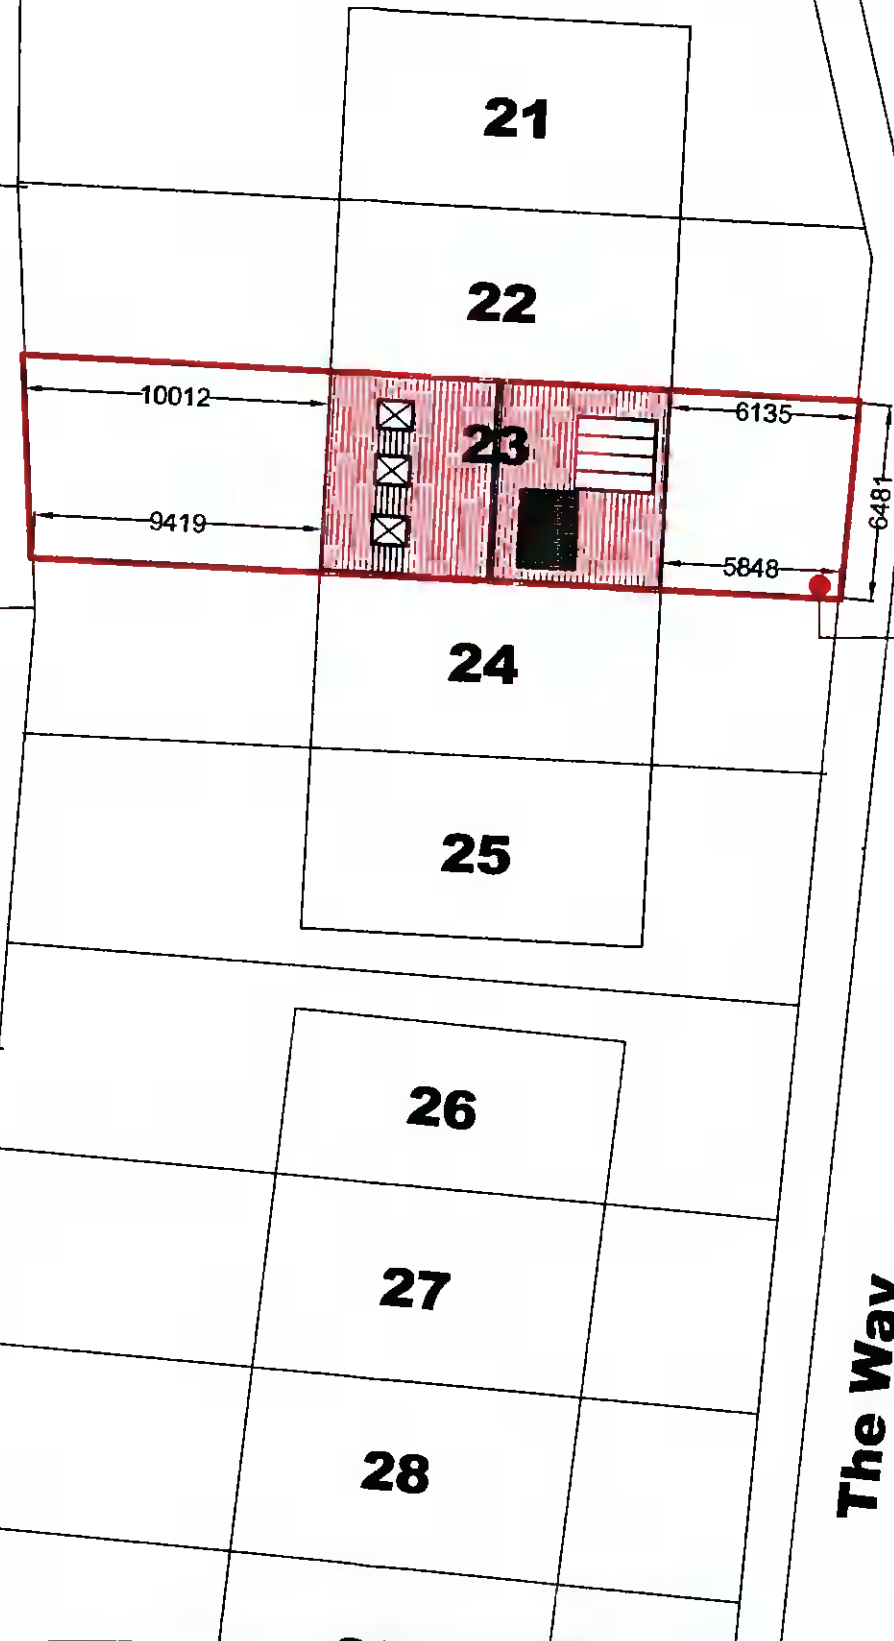

The Drive

The Drive

The Way

Site Notice

PLANNING DRAWINGS ONLY
 All Levels, Site Dimensions,
 Construction Details to be
 Agreed on site.

Gerry Eustace, Barns Road, Beabeg, Drogheda Co. Meath. Tel 087-2175876 Email gerry_eustace@yahoo.ie

DRG. No.:
 05-03-2022 K

TITLE:
 Site Plan
 For information only

REV:
 REV 1

SCALE:
 1:250

DATE:
 05-03-2022