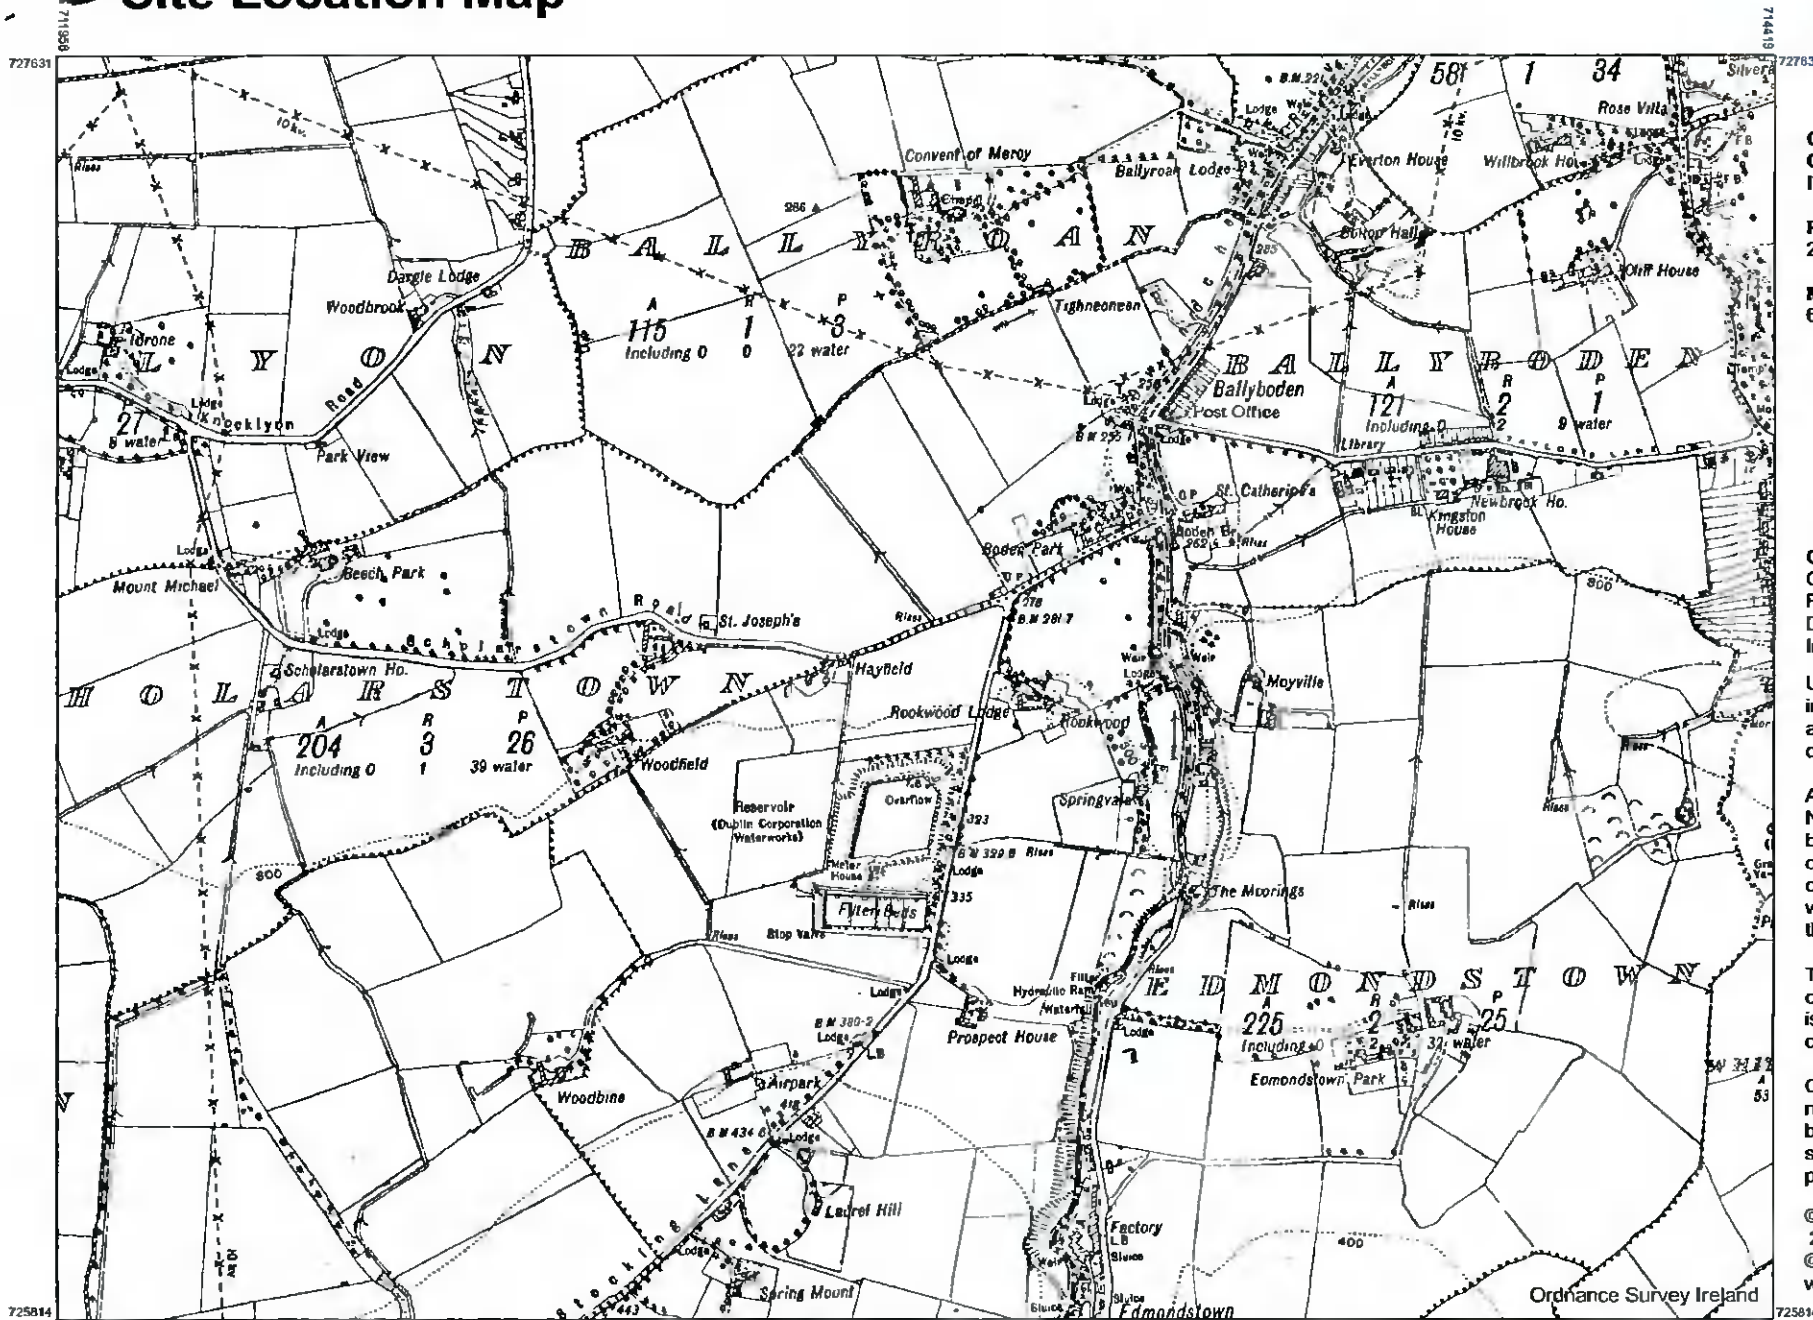

Site Location Map

CENTRE COORDINATES:
 ITM 713189,726723

PUBLISHED: 24/03/2022
ORDER NO.: 50258190_1

MAP SERIES: 6 Inch Raster
MAP SHEETS: DN022

COMPILED AND PUBLISHED BY:
 Ordnance Survey Ireland,
 Phoenix Park,
 Dublin 8,
 Ireland.

The representation on this map of a road, track or footpath is not evidence of the existence of a right of way.

Ordnance Survey maps never show legal property boundaries, nor do they show ownership of physical features.

© Suirbhéireacht Ordanáis Éireann, 2022
 © Ordnance Survey Ireland, 2022
www.osi.ie/copyright

OUTPUT SCALE: 1:10,560

CAPTURE RESOLUTION:
 The map objects are only accurate to the resolution at which they were captured. Output scale is not indicative of data capture scale. Further information is available at: <http://www.osi.ie; search 'Capture Resolution'>