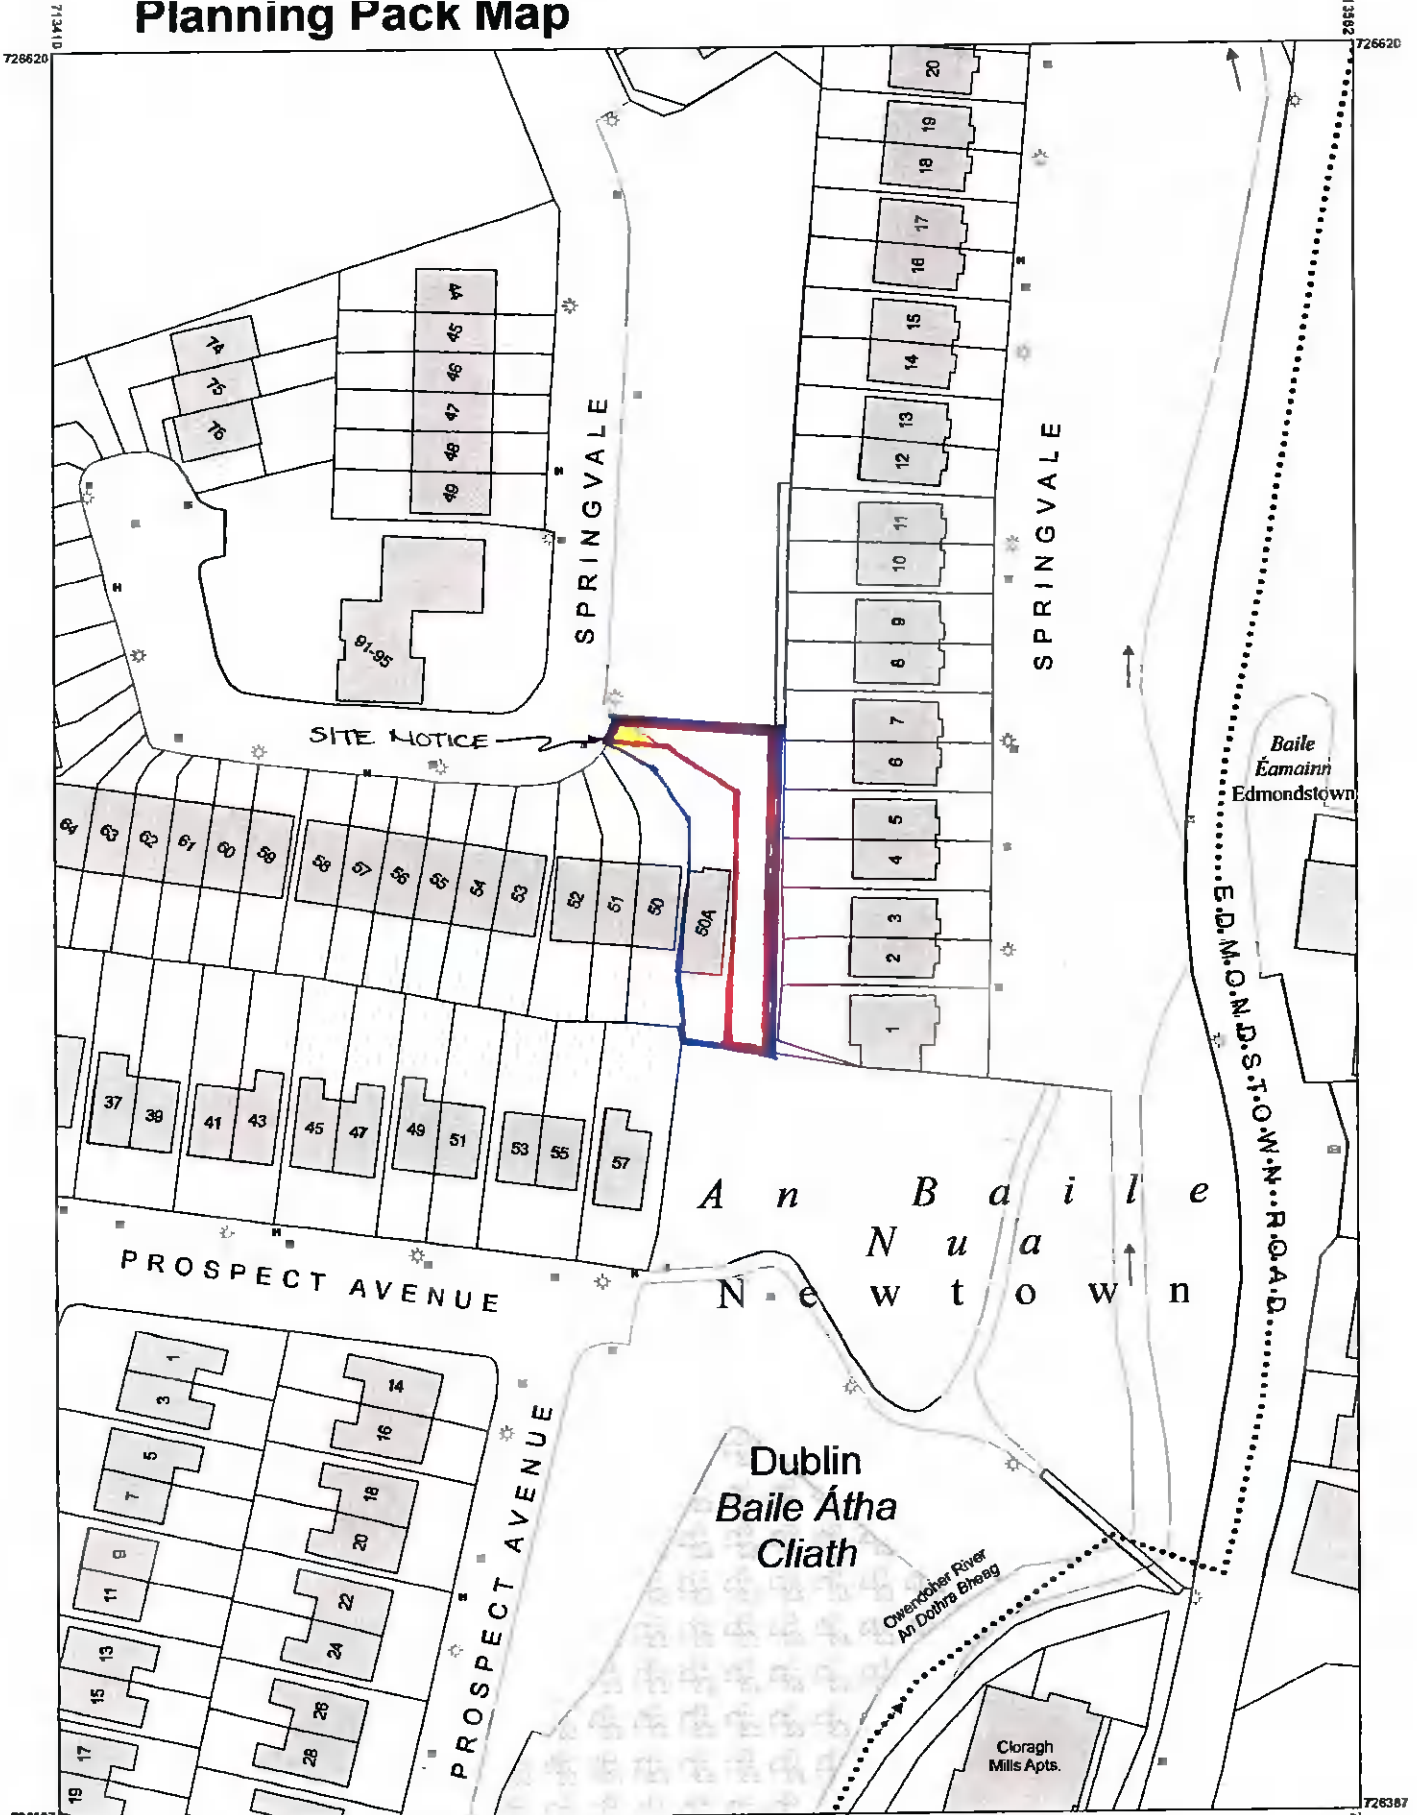

# Planning Pack Map

OUTPUT SCALE: 1:1,000

CENTRE COORDINATES:  
ITM 713496,726504

PUBLISHED: 21/03/2022  
ORDER NO.: 50257186\_1  
MAP SERIES: 1:1,000  
MAP SHEETS: 3391-22  
1:1,000 3391-23

**CAPTURE RESOLUTION:**  
The map objects are only accurate to the resolution at which they were captured. Output scale is not indicative of data capture scale. Further information is available at: <http://www.osi.ie>; search 'Capture Resolution' **LEGEND:** <http://www.osi.ie>; search 'Large Scale Legend'

Ordnance Survey maps never show legal property boundaries, nor do they show ownership of physical features.

© Suirbhéireacht Ordnáis Éireann, 2022  
© Ordnance Survey Ireland, 2022  
[www.osi.ie/copyright](http://www.osi.ie/copyright)

Unauthorised reproduction infringes Ordnance Survey Ireland and Government of Ireland copyright.

The representation on this map of a road, track or footpath is not evidence of the existence of a right of way.