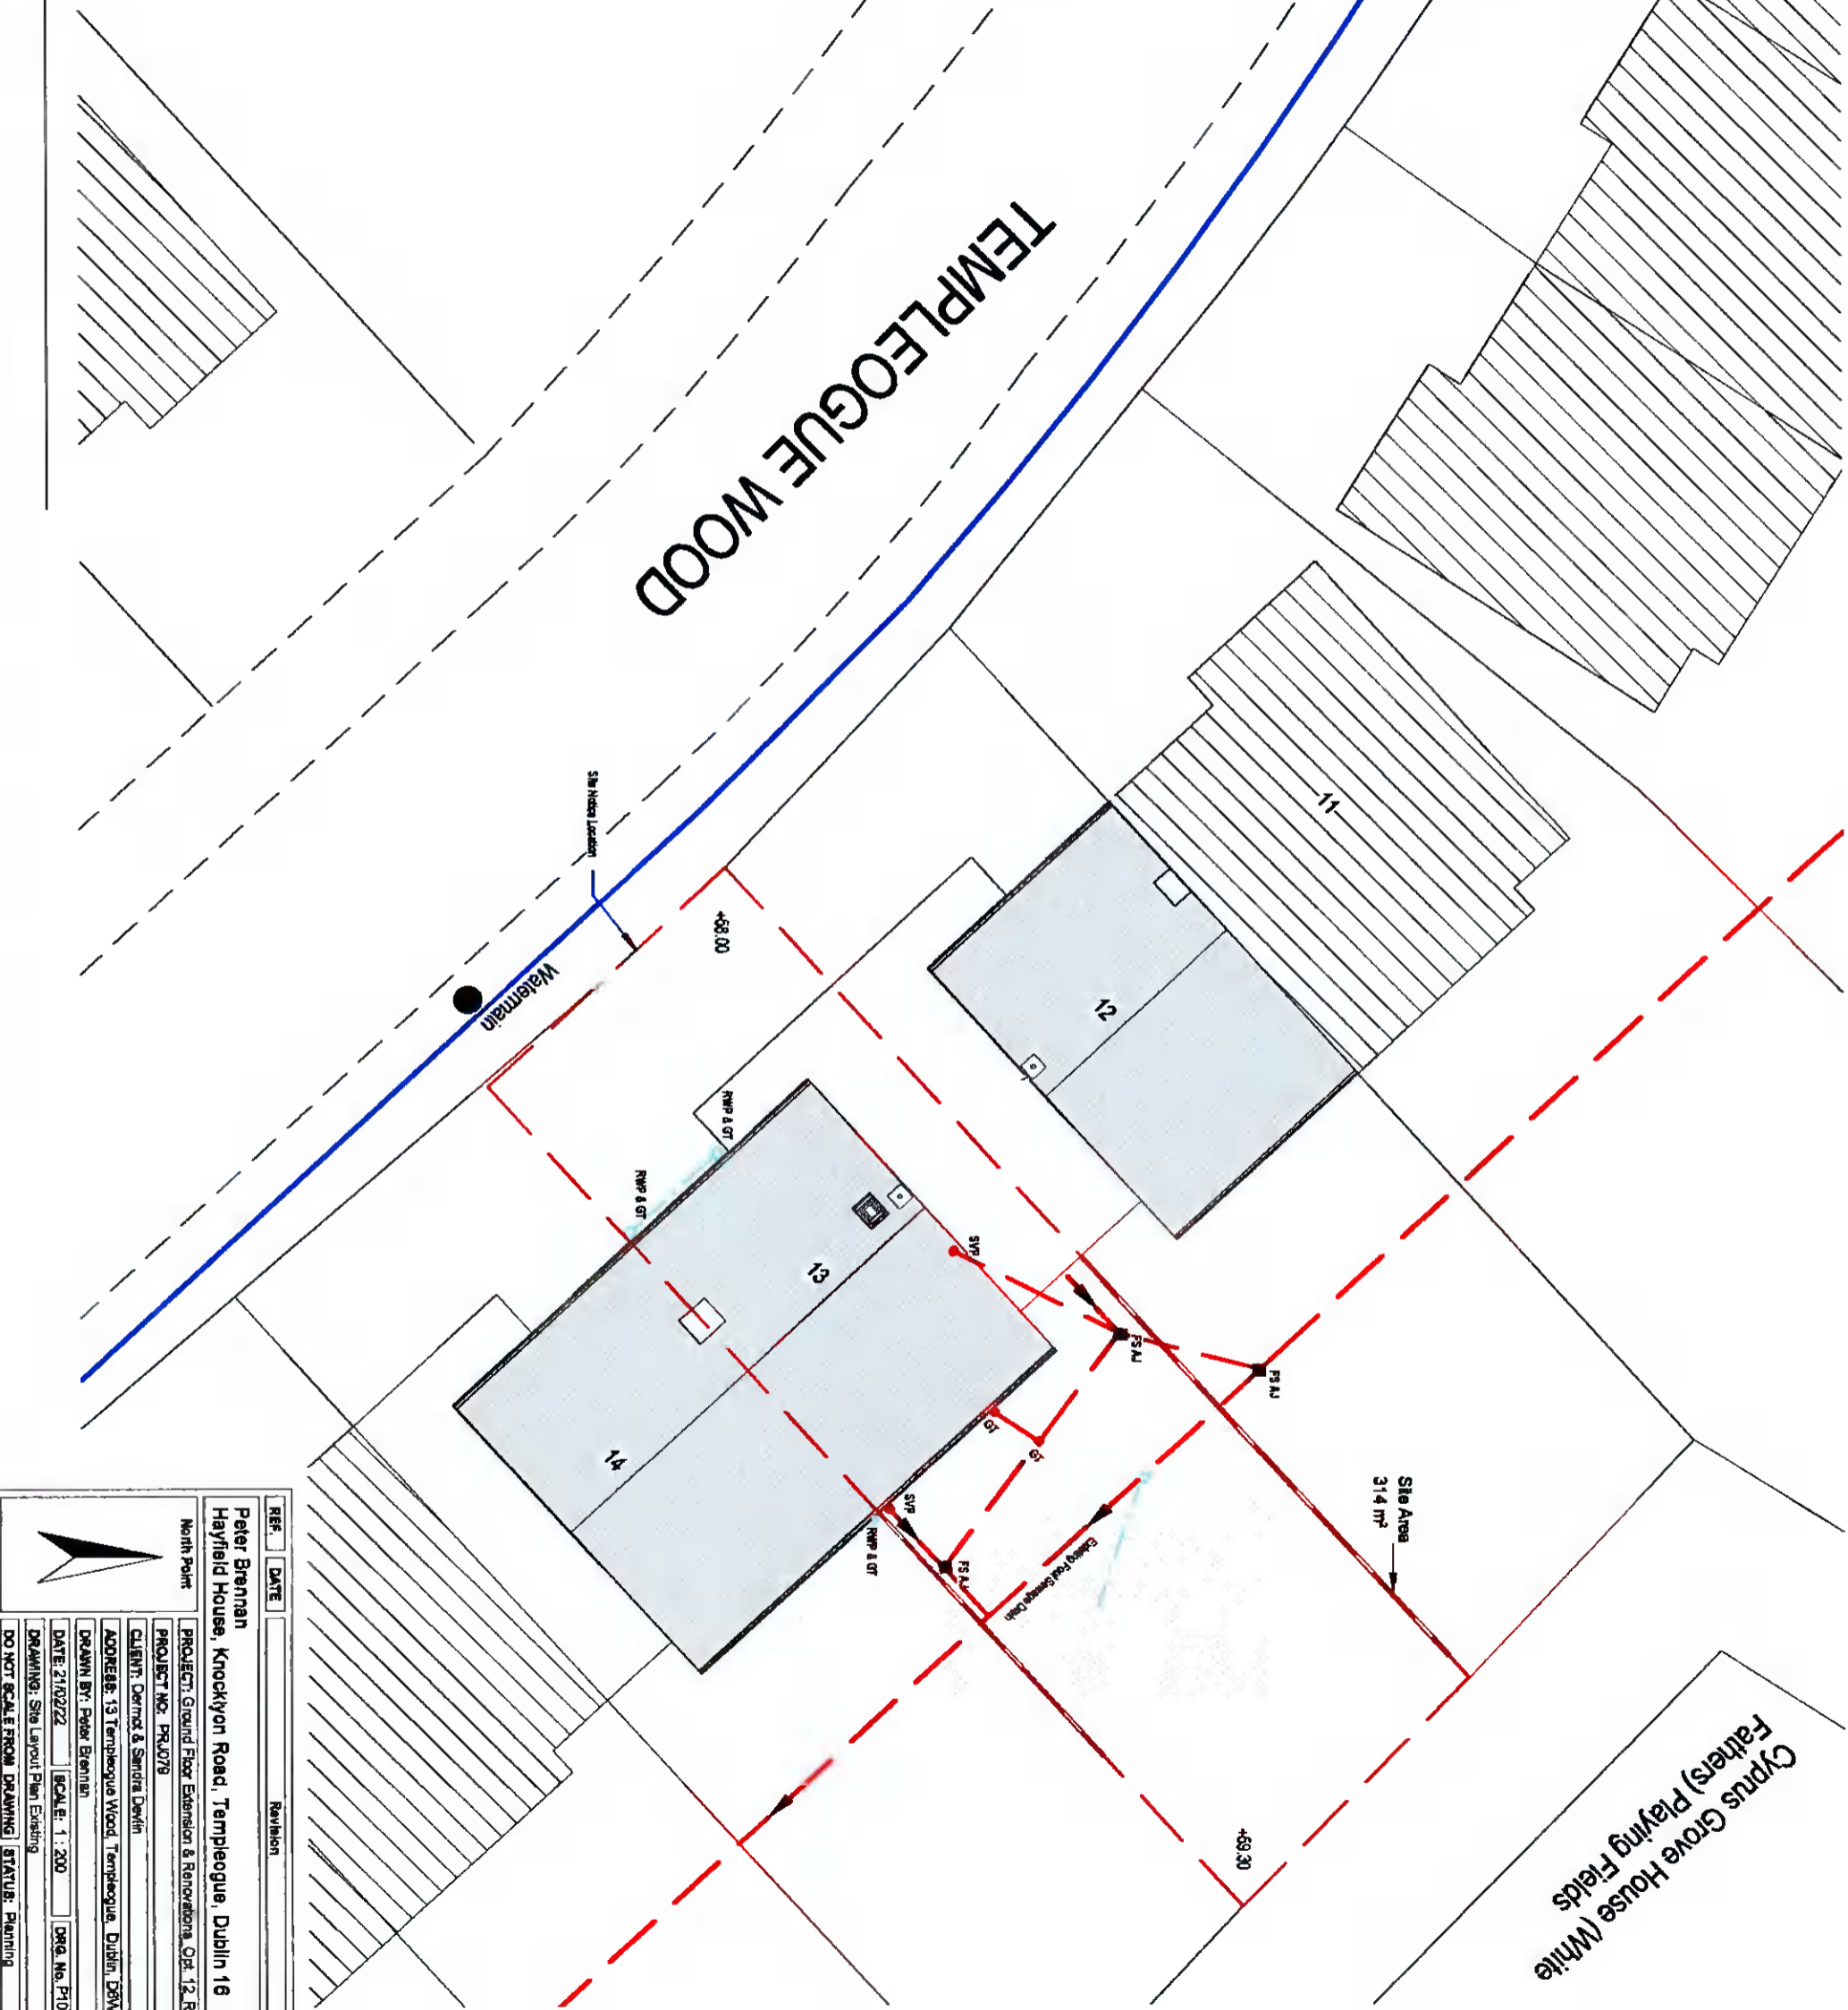

TEMPLEOGUE WOOD

Cyprus Grove House (White Fathers) Playing Fields

REF.	DATE	Revision

North Point

Peter Brennan
Hayfield House, Knocklyon Road, Templeogue, Dublin 18

PROJECT: Ground Floor Extension & Renovations, Oct. 12, Rev. 03

PROJECT NO: PRJ078

CLIENT: Dermot & Sandra Devlin

ADDRESS: 13 Templeogue Wood, Templeogue, Dublin, D18V YV40

DRAWN BY: Peter Brennan

DATE: 21/02/22 | SCALE: 1 : 200 | DRG. NO: P109

DRAWING: Site Layout Plan Existing

DO NOT SCALE FROM DRAWING | STATUS: Planning