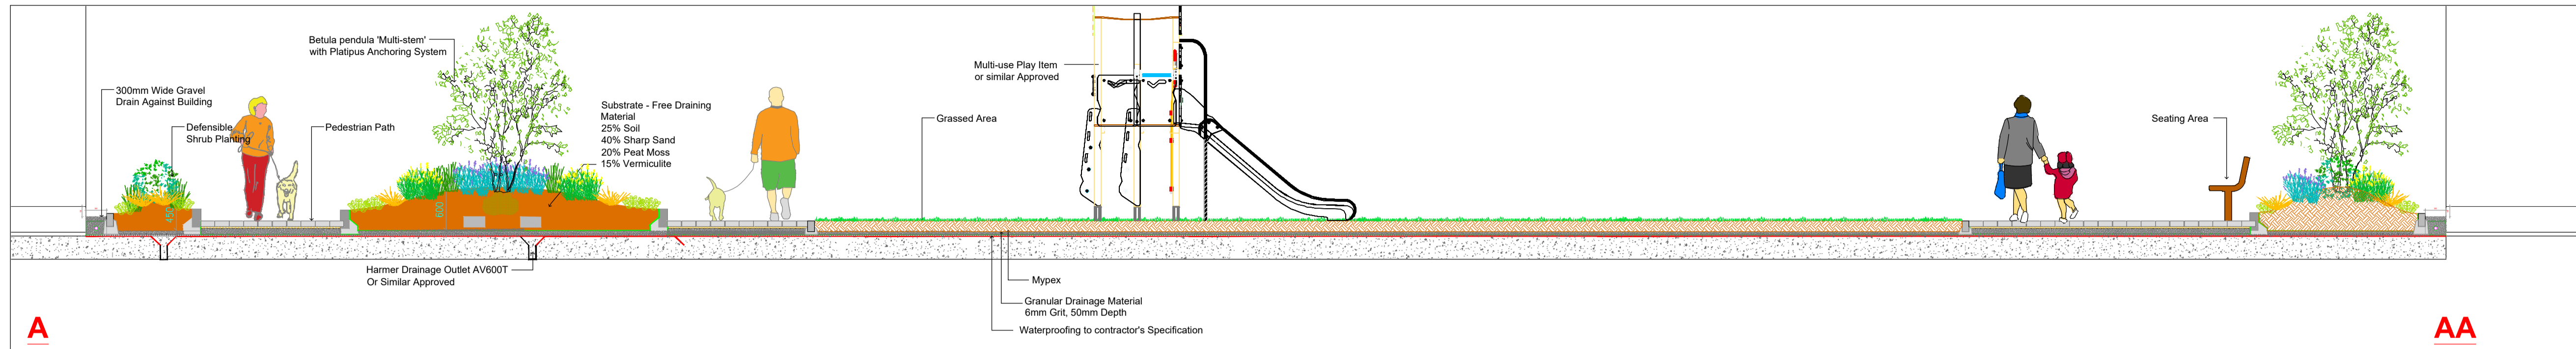

**Section A-AA Podium Treatment** Scale :1:50

**Part 1 of Section A-AA Podium Treatment** Scale :1:20

**Apt Block 1 & 2 Plan View** Scale :1:250

**Location Plan** Scale :1:5000

Revisions:			Project Title: Proposed Residential Development at Boherboy, Co. Dublin	Dwg. No.: 06
REV	DATE	BY	DESCRIPTION	Scale: As shown @ A1
				Date: 15-06-2020
				Drawing By: AMT
				Checked By: RMD
				Client: Kelland
				Drawing Title: Apartment Block A & B Podium Section
				Job No.: 1532
				 <b>Ronan MacDiarmada +Associates Ltd.</b> Landscape Architects and Consultants. 5 Tootenhill, Rathcoole, Co. Dublin tel: +353 1 412 4476 mob: 086 26 25 438 fax: +353 1 401 3748 e-mail: ronan@mda.ie