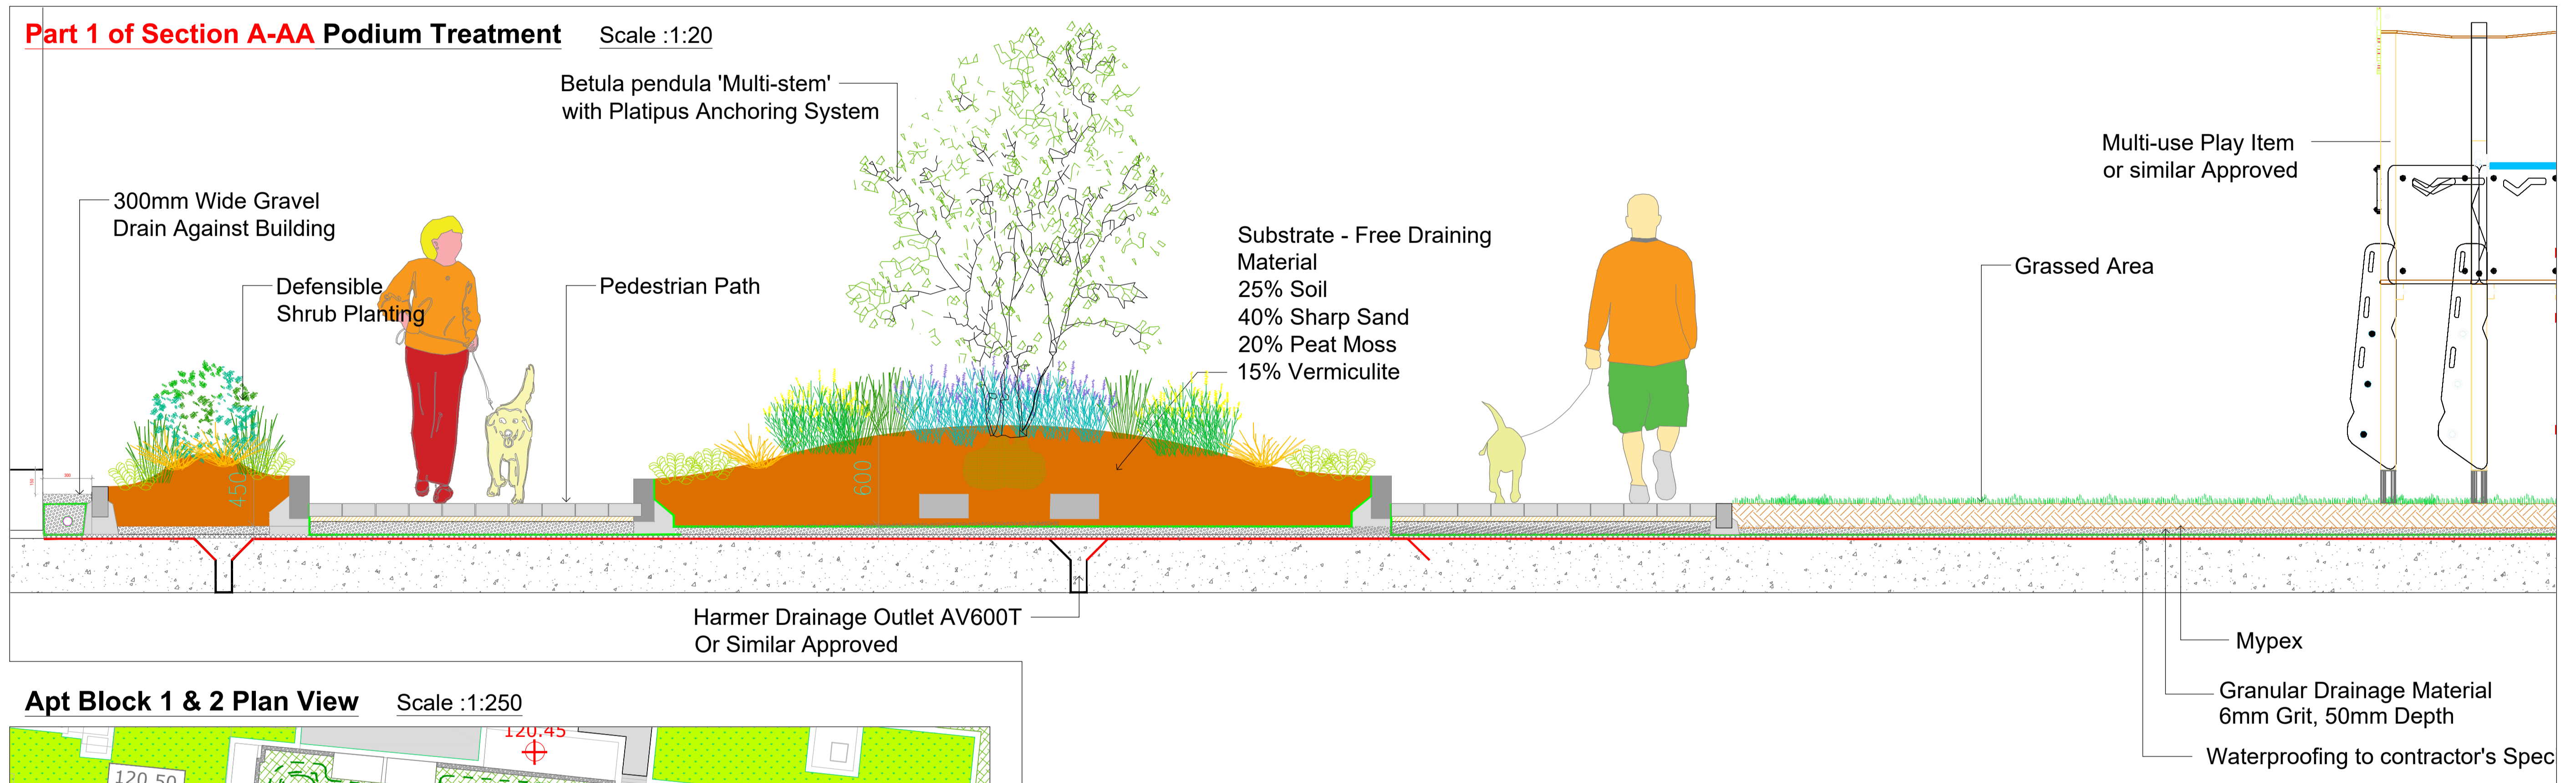

**Section A-AA Podium Treatment** Scale :1:50

**Part 1 of Section A-AA Podium Treatment** Scale :1:20

**Apt Block 1 & 2 Plan View** Scale :1:250

**Location Plan** Scale :1:5000

Revisions:			Project Title: Proposed Residential Development at Boherboy, Co. Dublin	Dwg. No.: 06
REV	DATE	BY	DESCRIPTION	Scale: As shown @ A1
				Date: 15-06-2020
				Drawing By: AMT
				Checked By: RMD
				Client: Kelland
				Drawing Title: Apartment Block A & B Podium Section
				Job No.: 1532
				 <b>Ronan MacDiarmada +Associates Ltd.</b> Landscape Architects and Consultants. 5 Tootenhill, Rathcoole, Co. Dublin tel: +353 1 412 4476 mob: 086 26 25 438 fax: +353 1 401 3748 e-mail: ronan@mda.ie