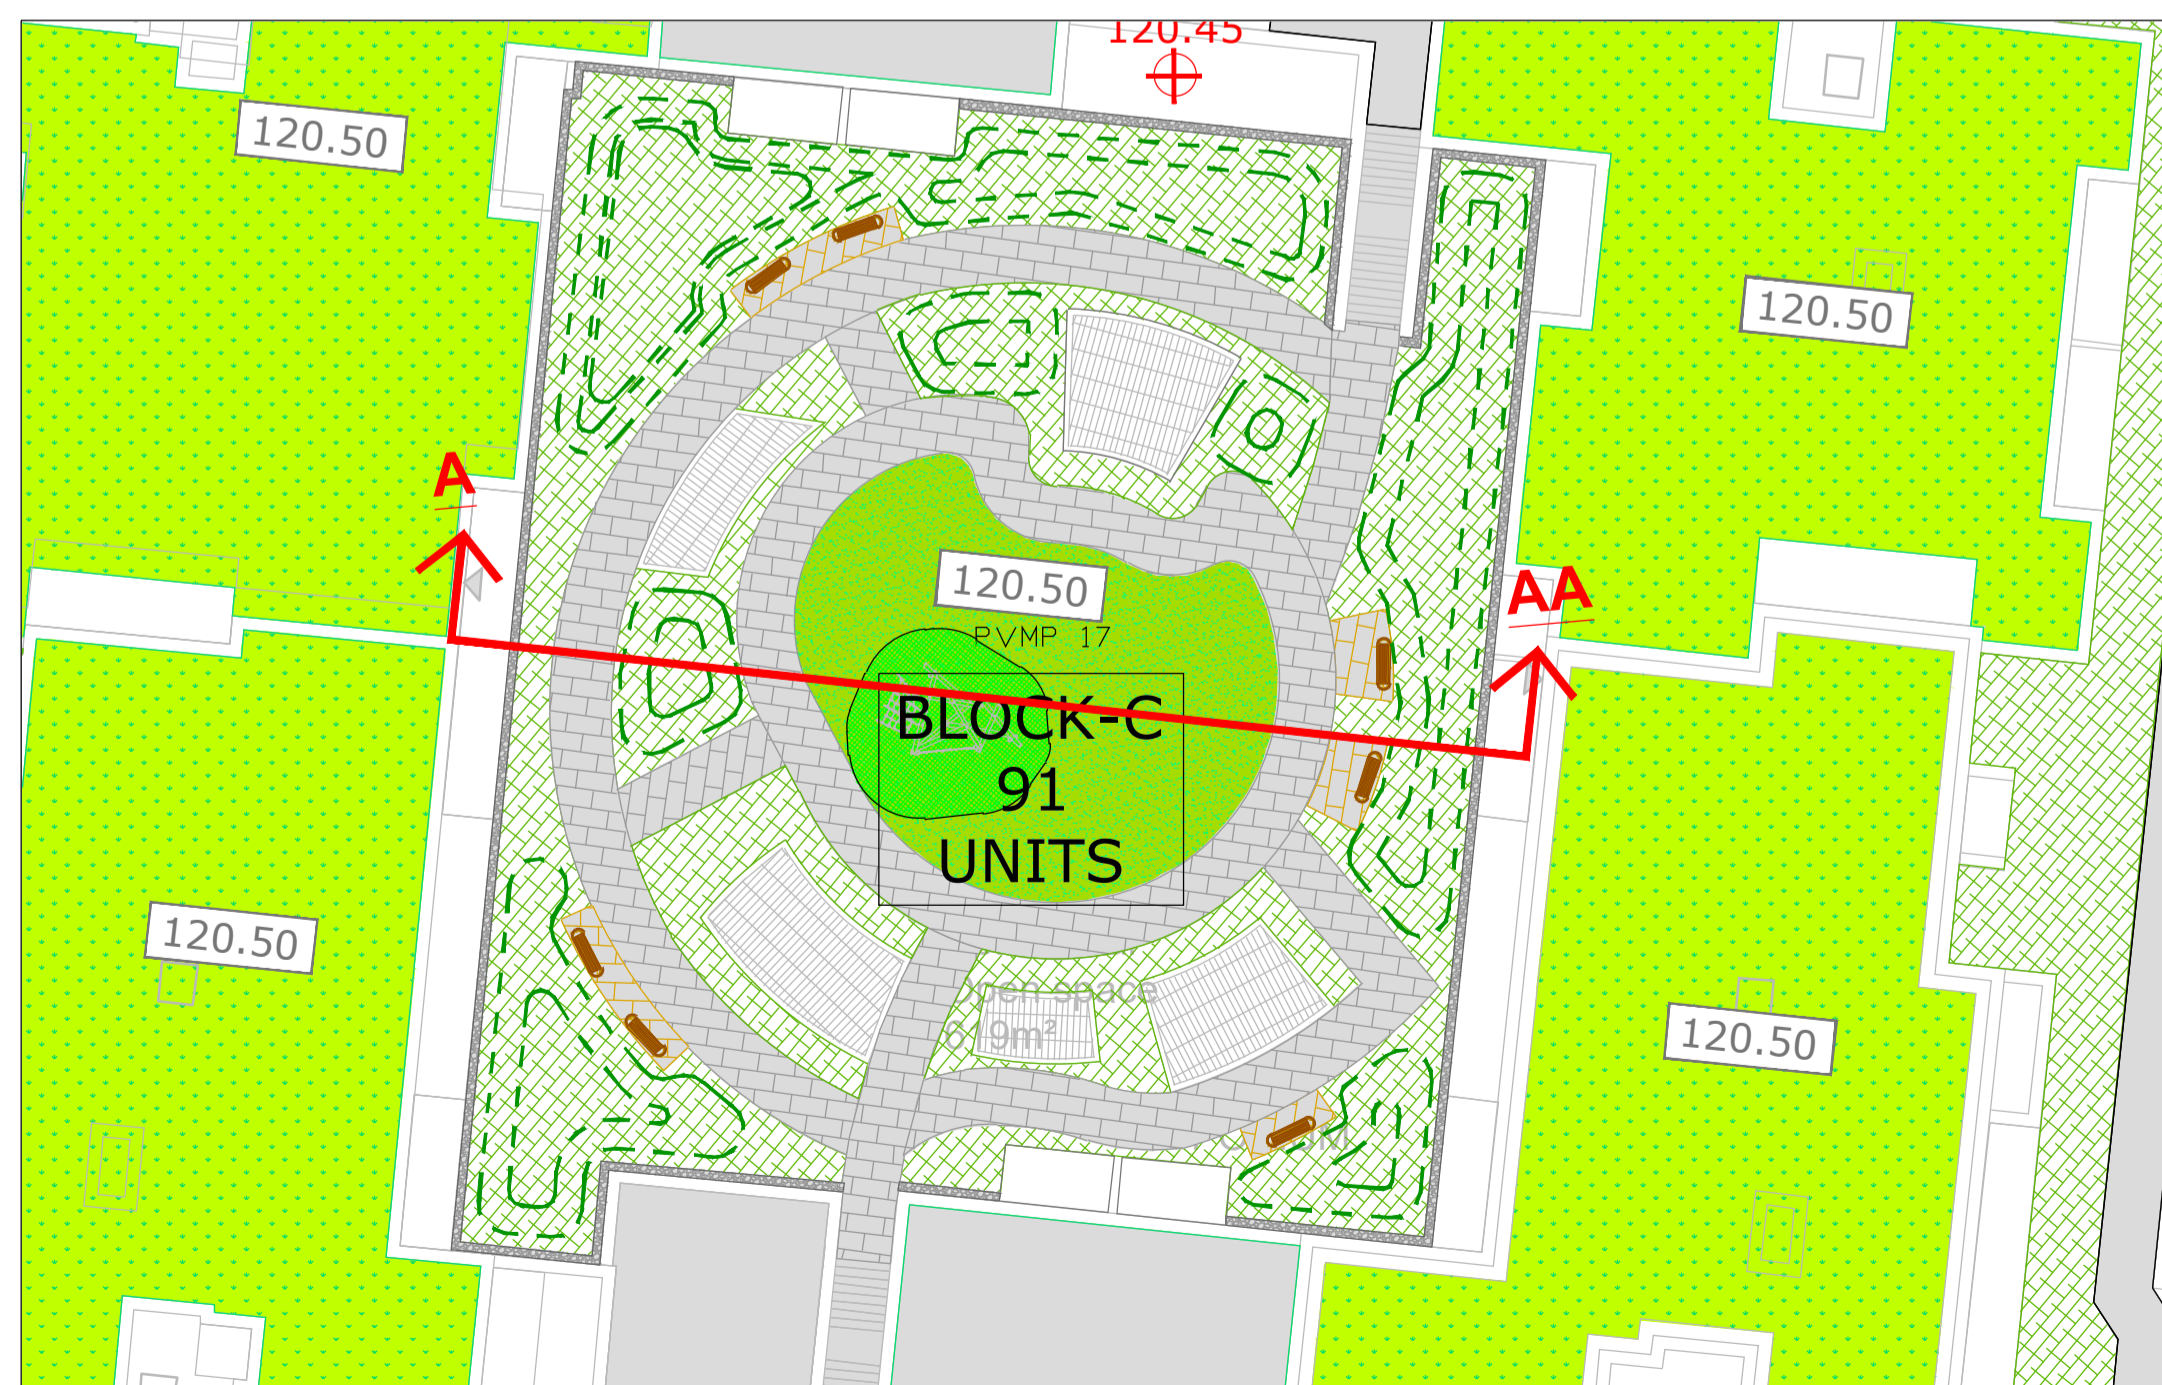

**Section A-AA Podium Treatment** Scale :1:50

**Part 1 of Section A-AA Podium Treatment** Scale :1:20

**Apt Block 1 & 2 Plan View** Scale :1:250

**Location Plan** Scale :1:5000

Revisions:			Project Title: Proposed Residential Development at Boherboy, Co. Dublin	Dwg. No.: 06
REV	DATE	BY	DESCRIPTION	Scale: As shown @ A1
				Date: 15-06-2020
				Drawing By: AMT
				Checked By: RMD
				Client: Kelland
				Drawing Title: Apartment Block A & B Podium Section
				Job No.: 1532
				 <b>Ronan MacDiarmada +Associates Ltd.</b> Landscape Architects and Consultants. 5 Tootenhill, Rathcoole, Co. Dublin tel: +353 1 412 4476 mob: 086 26 25 438 fax: +353 1 401 3748 e-mail: ronan@mda.ie