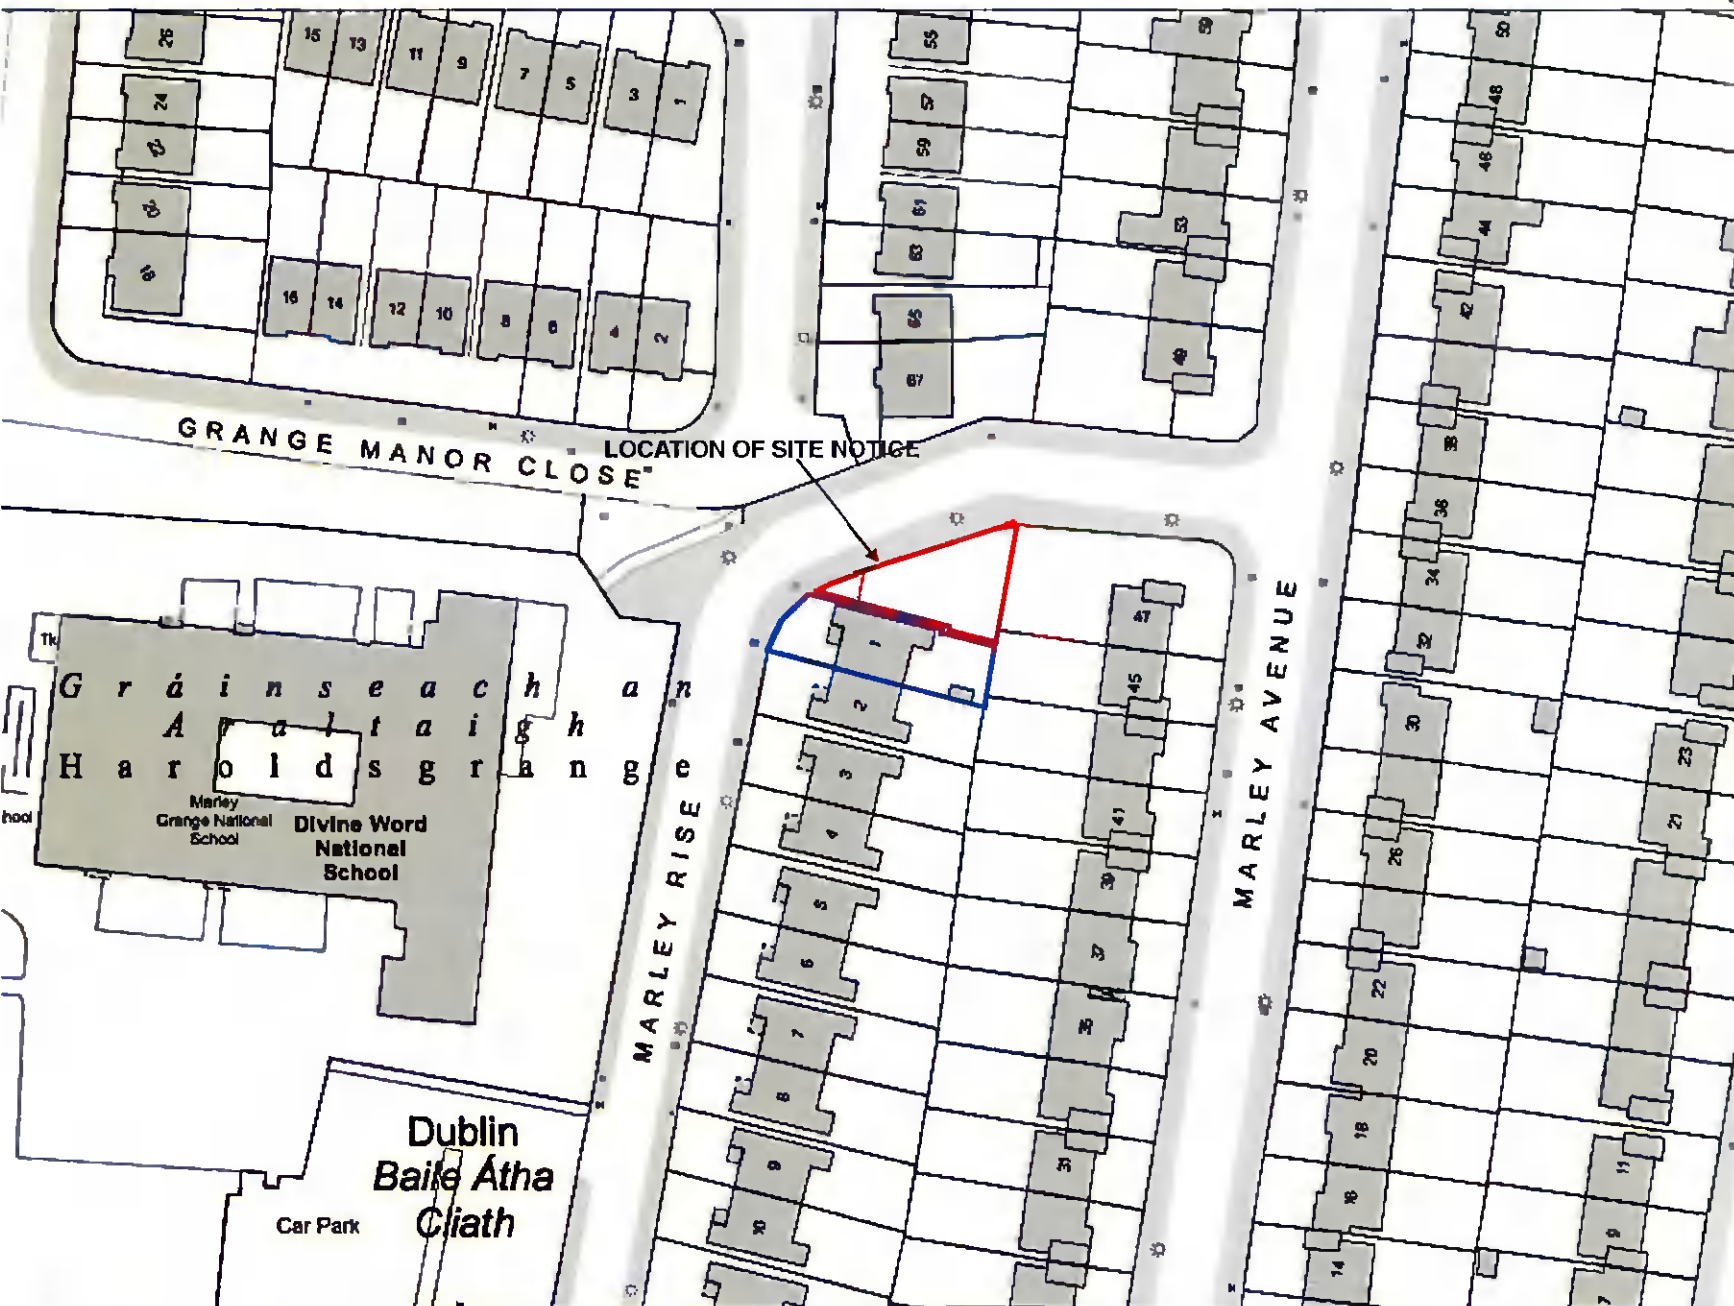

Planning Pack Map

CENTRE COORDINATES:
ITM 715201,727379

PUBLISHED: 08/09/2019
ORDER NO.: 50082942_1
MAP SERIES: 1:1,000
MAP SHEETS: 3391-14, 3391-15

COMPILED AND PUBLISHED BY:
Ordnance Survey Ireland,
Phoenix Park,
Dublin 8,
Ireland

The representation on this map of a road, track or footpath is not evidence of the existence of a right of way.

Ordnance Survey maps never show legal property boundaries, nor do they show ownership of physical features.

© Subrúaireacht Ordánais Éireann, 2019
© Ordnance Survey Ireland, 2019
www.osi.ie/copyright

LEGEND:
<http://www.osi.ie>
search 'Large Scale Legend'

OUTPUT SCALE: 1:1,000

CAPTURE RESOLUTION:
The map objects are only accurate to the resolution at which they were captured. Output scale is not indicative of data capture scale. Further information is available at: <http://www.osi.ie>, search 'Capture Resolution'