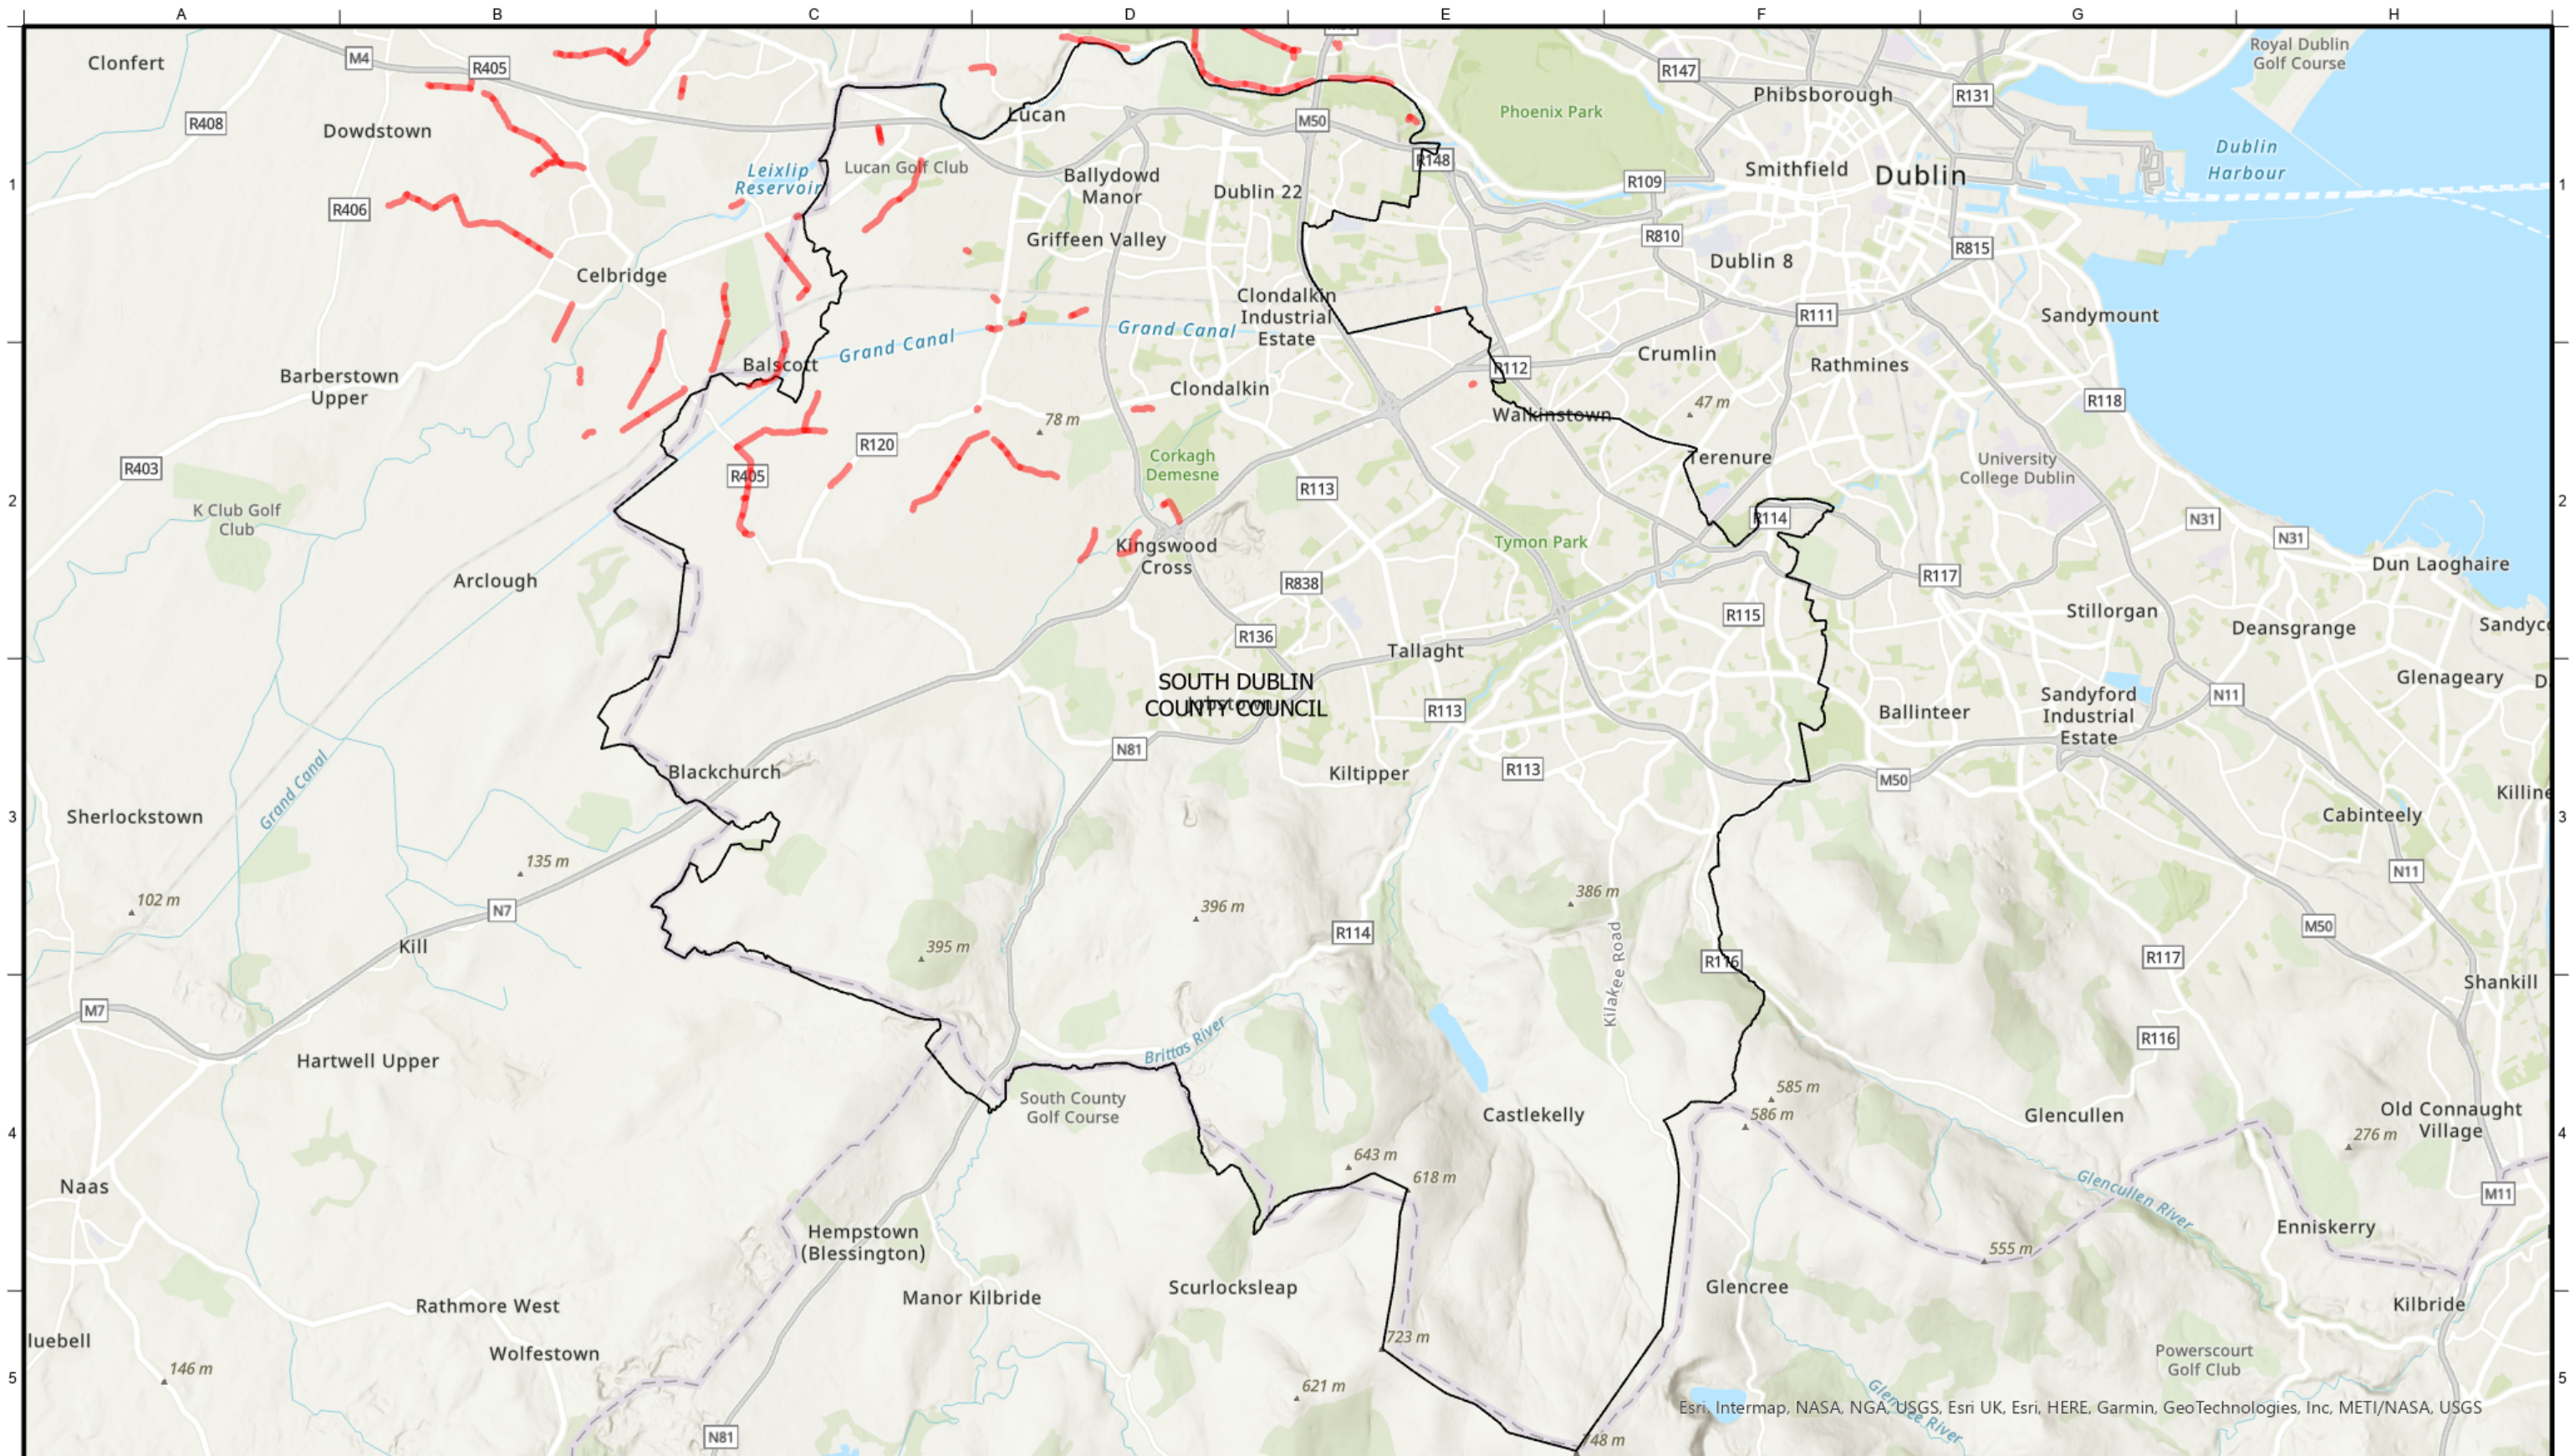

Legend:

- DEZ/A
- DEZ/B
- DEZ/C
- DEZ/D
- DEZ/E
- Aerial Fibre Sheath
- South Dublin Boundary

Title:

**DA040 Dunboyne - South Dublin Aerial Fibre Sheath Overview**

Date:	12/04/2022
Drawn By:	KP
Scale:	1:151,422
Sheet 1 of 2	
Revision: <b>P00.0</b>	

## National Broadband Plan (NBP)

Legend:

- Aerial Fibre Sheath
- South Dublin Boundary

Title:

### DA040 Dunboyne - South Dublin Aerial Fibre Sheath

Date:	12/04/2022
Drawn By:	KP
Scale:	1:94,282

Sheet 2 of 2

Revision: P00.0