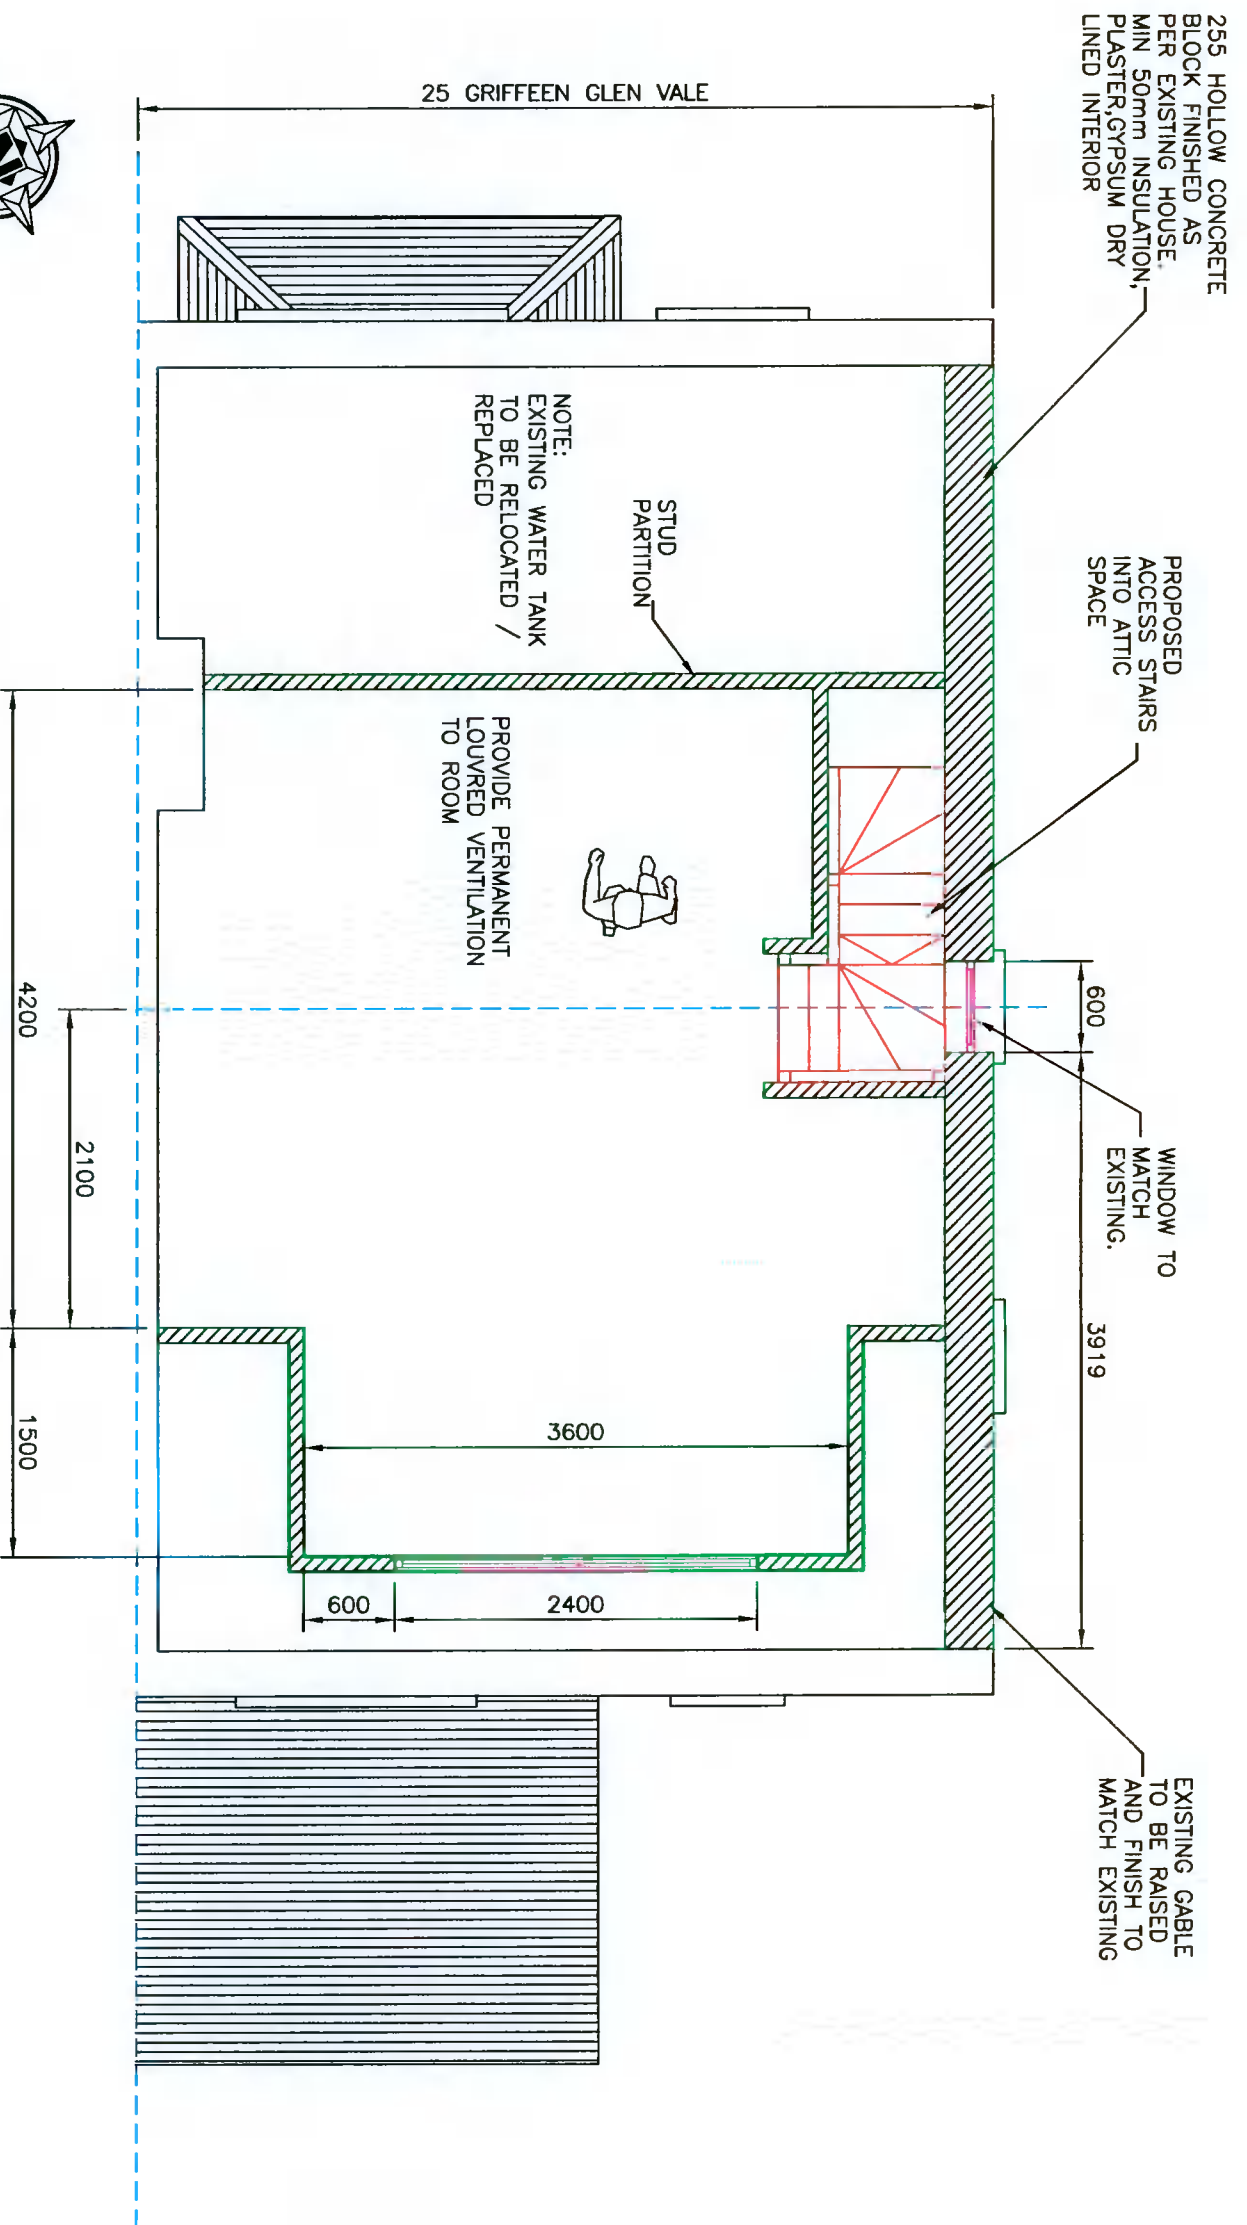

**PROPOSED FIRST FLOOR PLAN VIEW**

The information contained in this email is confidential and must not be divulged to any third party without the written consent of Abes Design Services.

38 Larkfield Avenue  
Lucan  
Co. Dublin

25 Griffeen Glen Vale,  
Griffeen Valley, Lucan,  
Co. Dublin.

**PROPOSED FIRST FLOOR PLAN VIEW**

DRAWN	JOHN FORBES , 38 LARKFIELD AVE. , LUCAN, CO. DUBLIN
DATE	Feb 2022
SCALE	1:50 @ A3
Rob Jennings	
<b>GV - 6</b>	

**PROPOSED ATTIC FLOOR PLAN VIEW**

The information contained in this email is confidential and must not be divulged to any third party without the written consent of Abes Design Services.

38 Larkfield Avenue  
Lucan  
Co. Dublin

25 Griffreen Glen Vale,  
Griffreen Valley, Lucan,  
Co. Dublin.

**PROPOSED ATTIC FLOOR PLAN VIEW**

DRAWN	JOHN FORBES , 38 LARKFIELD AVE. , LUCAN, CO. DUBLIN
DATE	Feb 2022
SCALE	1:50 @ A3

Rob Jennings

**GV - 7**