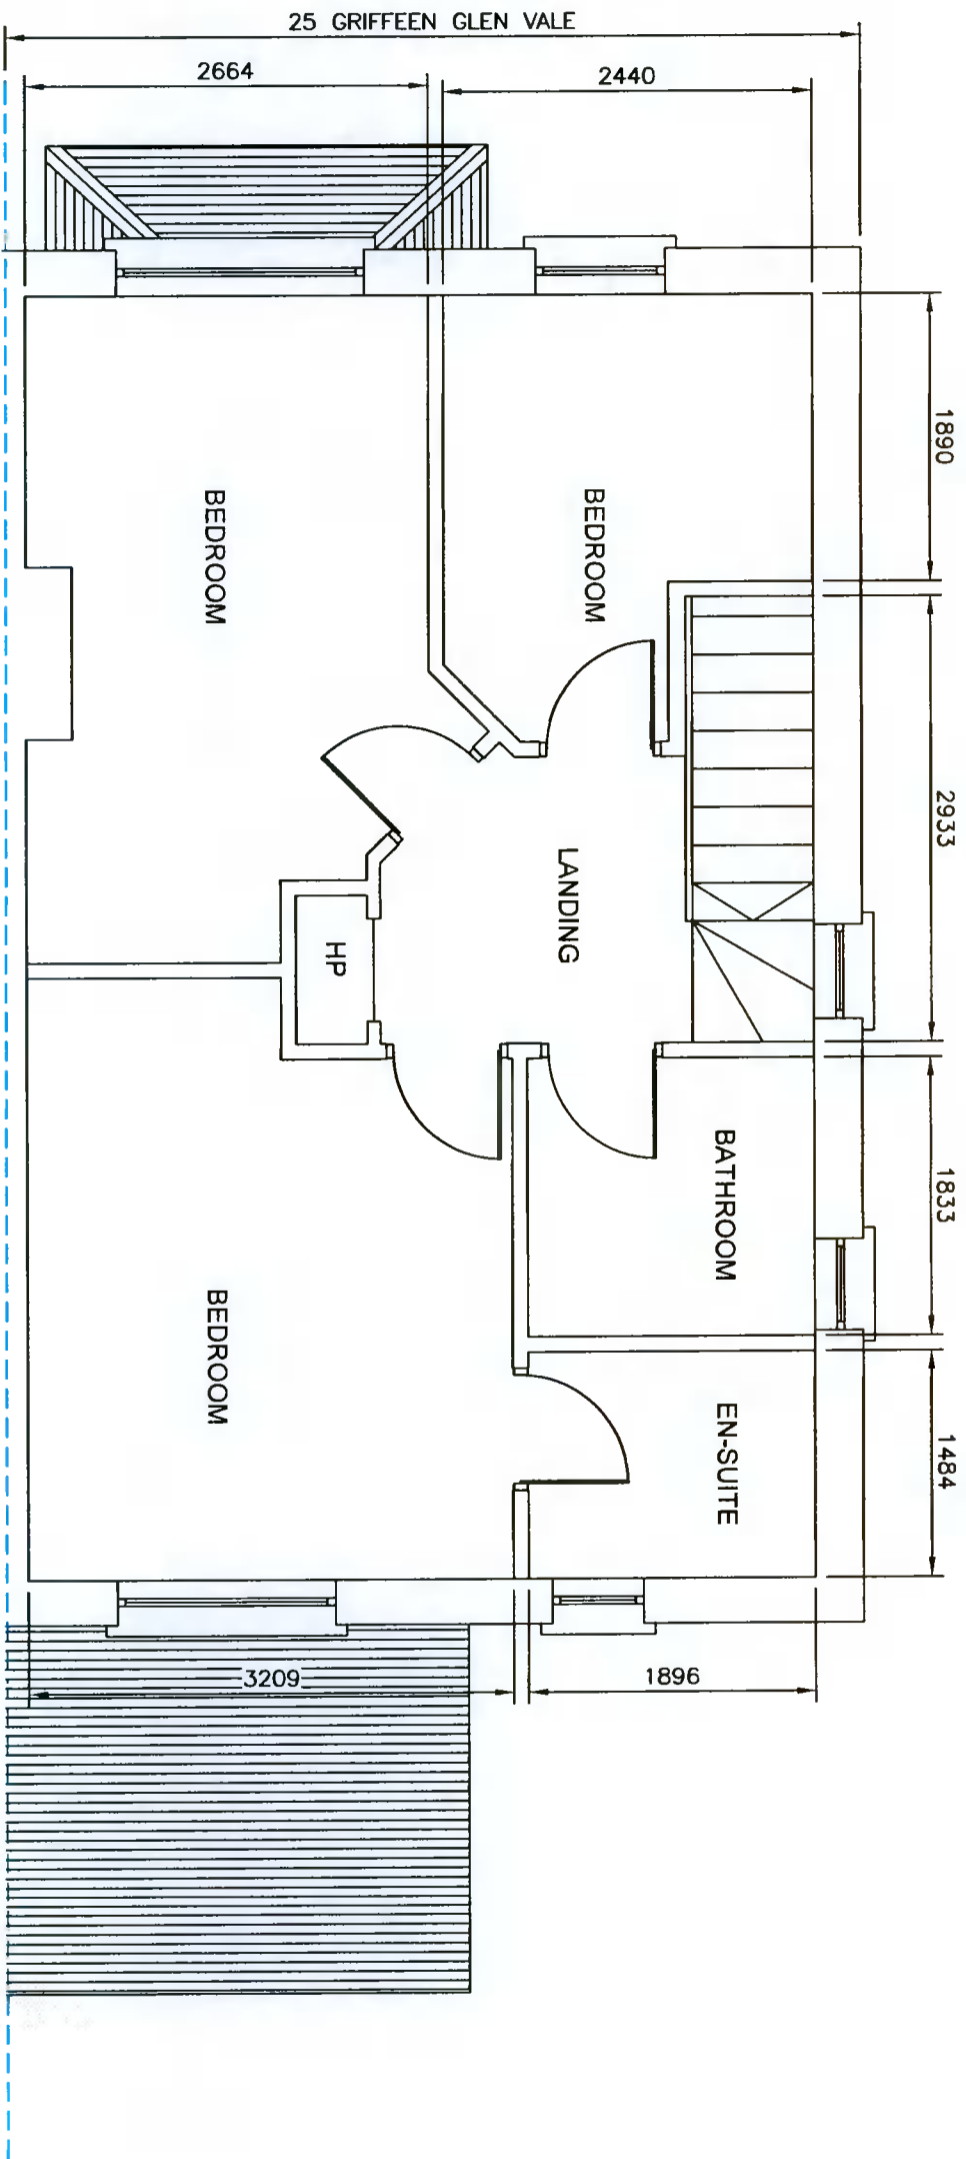

EXISTING GROUND FLOOR PLAN VIEW

The information contained in this email is confidential and must not be divulged to any third party without the written consent of Abes Design Services.

38 Larkfield Avenue
Lucan
Co. Dublin

25 Griffen Glen Vale,
Griffen Valley, Lucan,
Co. Dublin.

EXISTING GROUND FLOOR PLAN VIEW

DRAWN	JOHN FORBES , 38 LARKFIELD AVE. , LUCAN, CO. DUBLIN
DATE	Feb 2022
SCALE	1:50 @ A3
Rob Jennings	

GV - 1

EXISTING FIRST FLOOR PLAN VIEW

EXISTING FIRST FLOOR PLAN VIEW

DRAWN	JOHN FORBES , 38 LARKFIELD AVE. , LUCAN, CO. DUBLIN
DATE	Feb 2022
SCALE	1:50 @ A3
Rob Jennings	

GV - 2