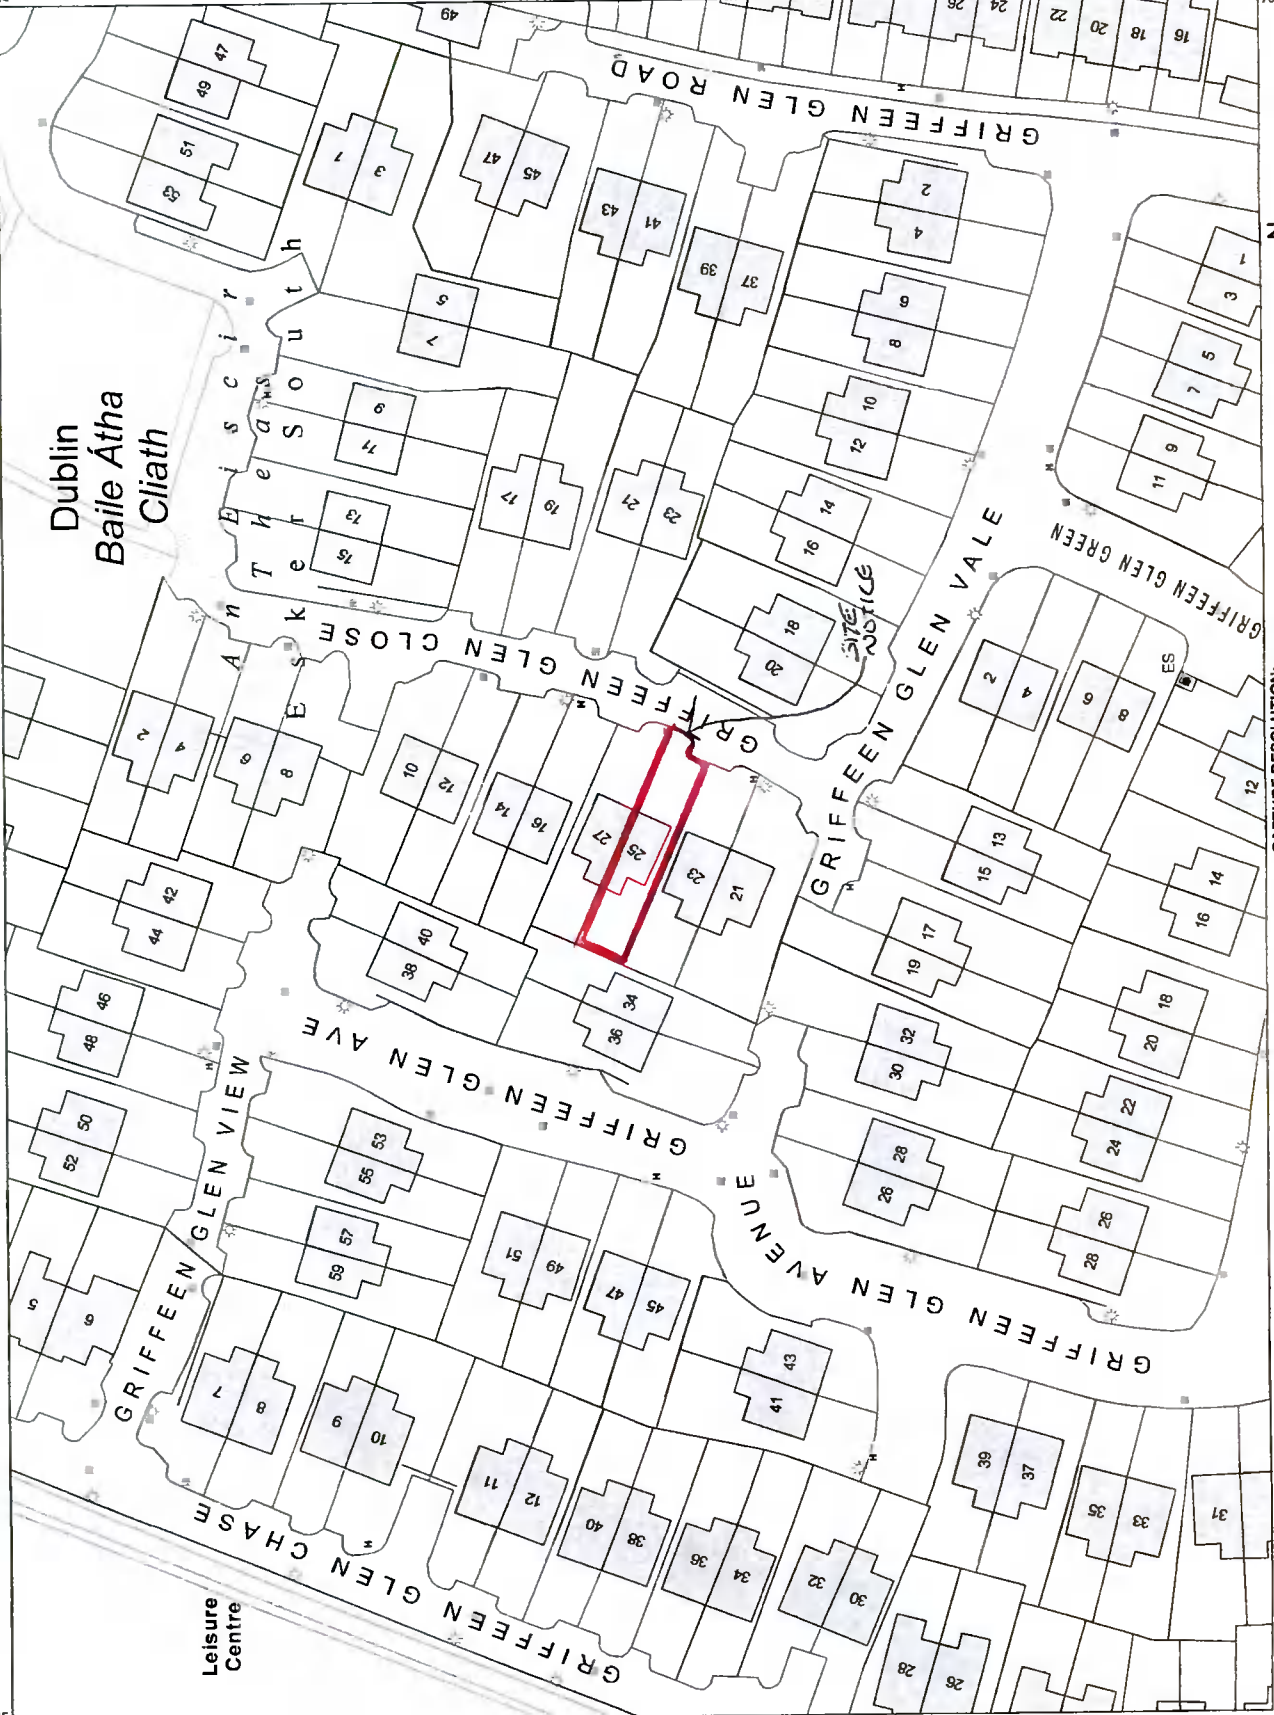

Planning Pack Map

Dublin
Baile Átha
Cliath

CENTRE
COORDINATES:
ITM 704132,733523

PUBLISHED: 16/02/2022
ORDER NO.: 50250852_2

MAP SERIES: 1:1,000
MAP SHEETS: 3261-11

COMPILED AND PUBLISHED BY:
Ordnance Survey Ireland,
Phoenix Park,
Dublin 8,
Ireland.

Unauthorised reproduction
infringes Ordnance Survey Ireland
and Government of Ireland
copyright.

All rights reserved.
No part of this publication may
be copied, reproduced
or transmitted in any form
or by any means without the prior
written permission of
the copyright owners.

The representation on this map
of a road, track or footpath
is not evidence of the existence
of a right of way.

Ordnance Survey maps
never show legal property
boundaries, nor do they
show ownership of
physical features.

© Suirbhéireacht Ordnáis Éireann,
2022
© Ordnance Survey Ireland, 2022
www.osi.ie/copyright

LEGEND:
<http://www.osi.ie>;
search 'Large Scale Legend'

CAPTURE RESOLUTION:
The map objects are only accurate to the
resolution at which they were captured.
Output scale is not indicative of data capture scale.
Further information is available at:
<http://www.osi.ie>; search 'Capture Resolution'

OUTPUT SCALE: 1:1,000

704248

704015

733609

733437