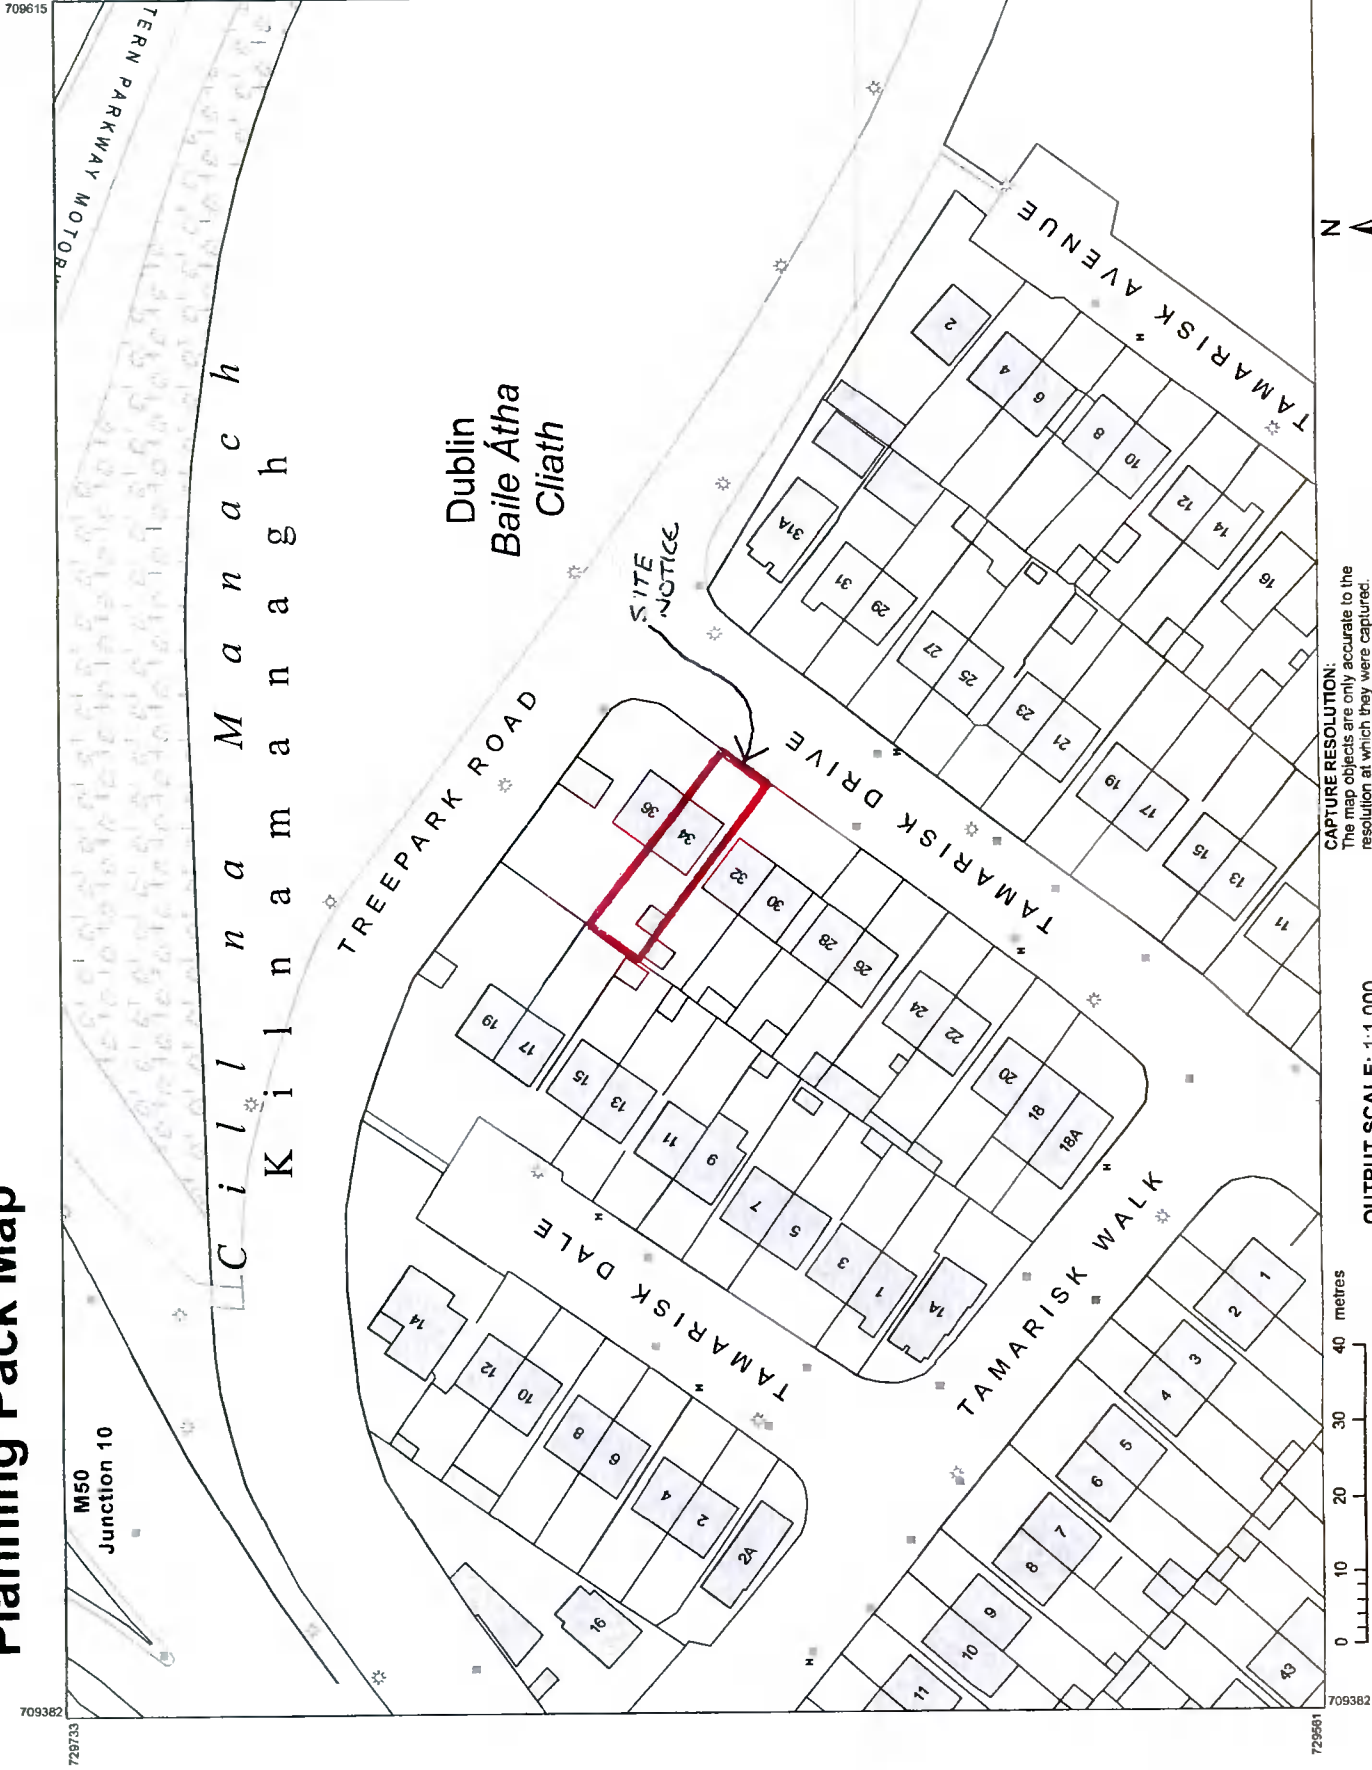

Planning Pack Map

CENTRE COORDINATES:
ITM 709499,729647

PUBLISHED: 16/02/2022
ORDER NO.: 50250852_1

MAP SERIES: 1:1,000
MAP SHEETS: 3327-17, 3327-18, 3327-22, 3327-23

COMPILED AND PUBLISHED BY:
Ordnance Survey Ireland,
Phoenix Park,
Dublin 8,
Ireland.

Unauthorised reproduction
infringes Ordnance Survey Ireland
and Government of Ireland
copyright.

All rights reserved.
No part of this publication may
be copied, reproduced
or transmitted in any form
or by any means without the prior
written permission of
the copyright owners.

The representation on this map
of a road, track or footpath
is not evidence of the existence
of a right of way.

Ordnance Survey maps
never show legal property
boundaries, nor do they
show ownership of
physical features.

© Suirbhreacht Ordanáis Éireann,
2022
© Ordnance Survey Ireland, 2022
www.osi.ie/copyright

LEGEND:
<http://www.osi.ie>,
search 'Large Scale Legend'

CAPTURE RESOLUTION:
The map objects are only accurate to the
resolution at which they were captured.
Output scale is not indicative of data capture scale.
Further information is available at:
<http://www.osi.ie>, search 'Capture Resolution'

OUTPUT SCALE: 1:1,000